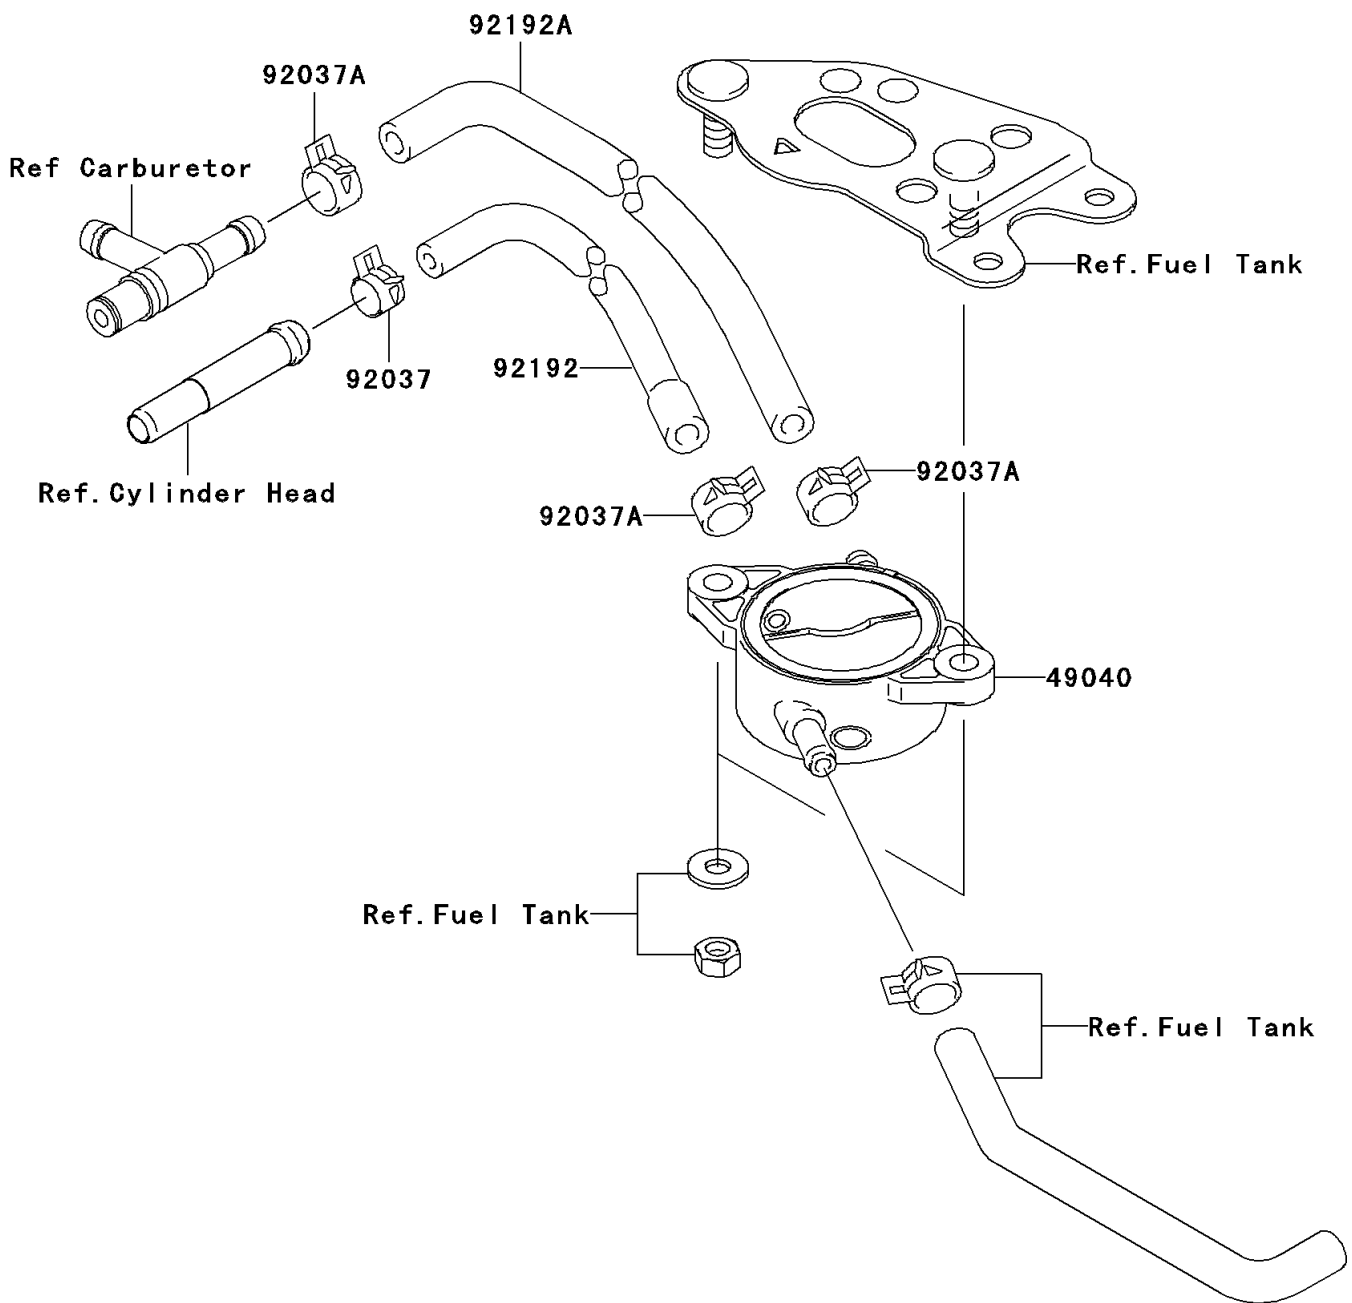

## 2007 Brute Force 750 4x4i PARTS DIAGRAM

Fuel Pump

E1520

## 2007 Brute Force 750 4x4i PARTS LIST

### Fuel Pump

| ITEM NAME                            | PART NUMBER | QUANTITY |
|--------------------------------------|-------------|----------|
| PUMP-FUEL (Ref # 49040)              | 49040-0005  | 1        |
| CLAMP,TUBE (Ref # 92037)             | 92037-1461  | 1        |
| CLAMP,TUBE (Ref # 92037A)            | 92037-1505  | 1        |
| TUBE,L=510,BLUE STRIPE (Ref # 92192) | 92192-0060  | 1        |
| TUBE,5.8X10.8X580 (Ref # 92192A)     | 92192-0182  | 1        |