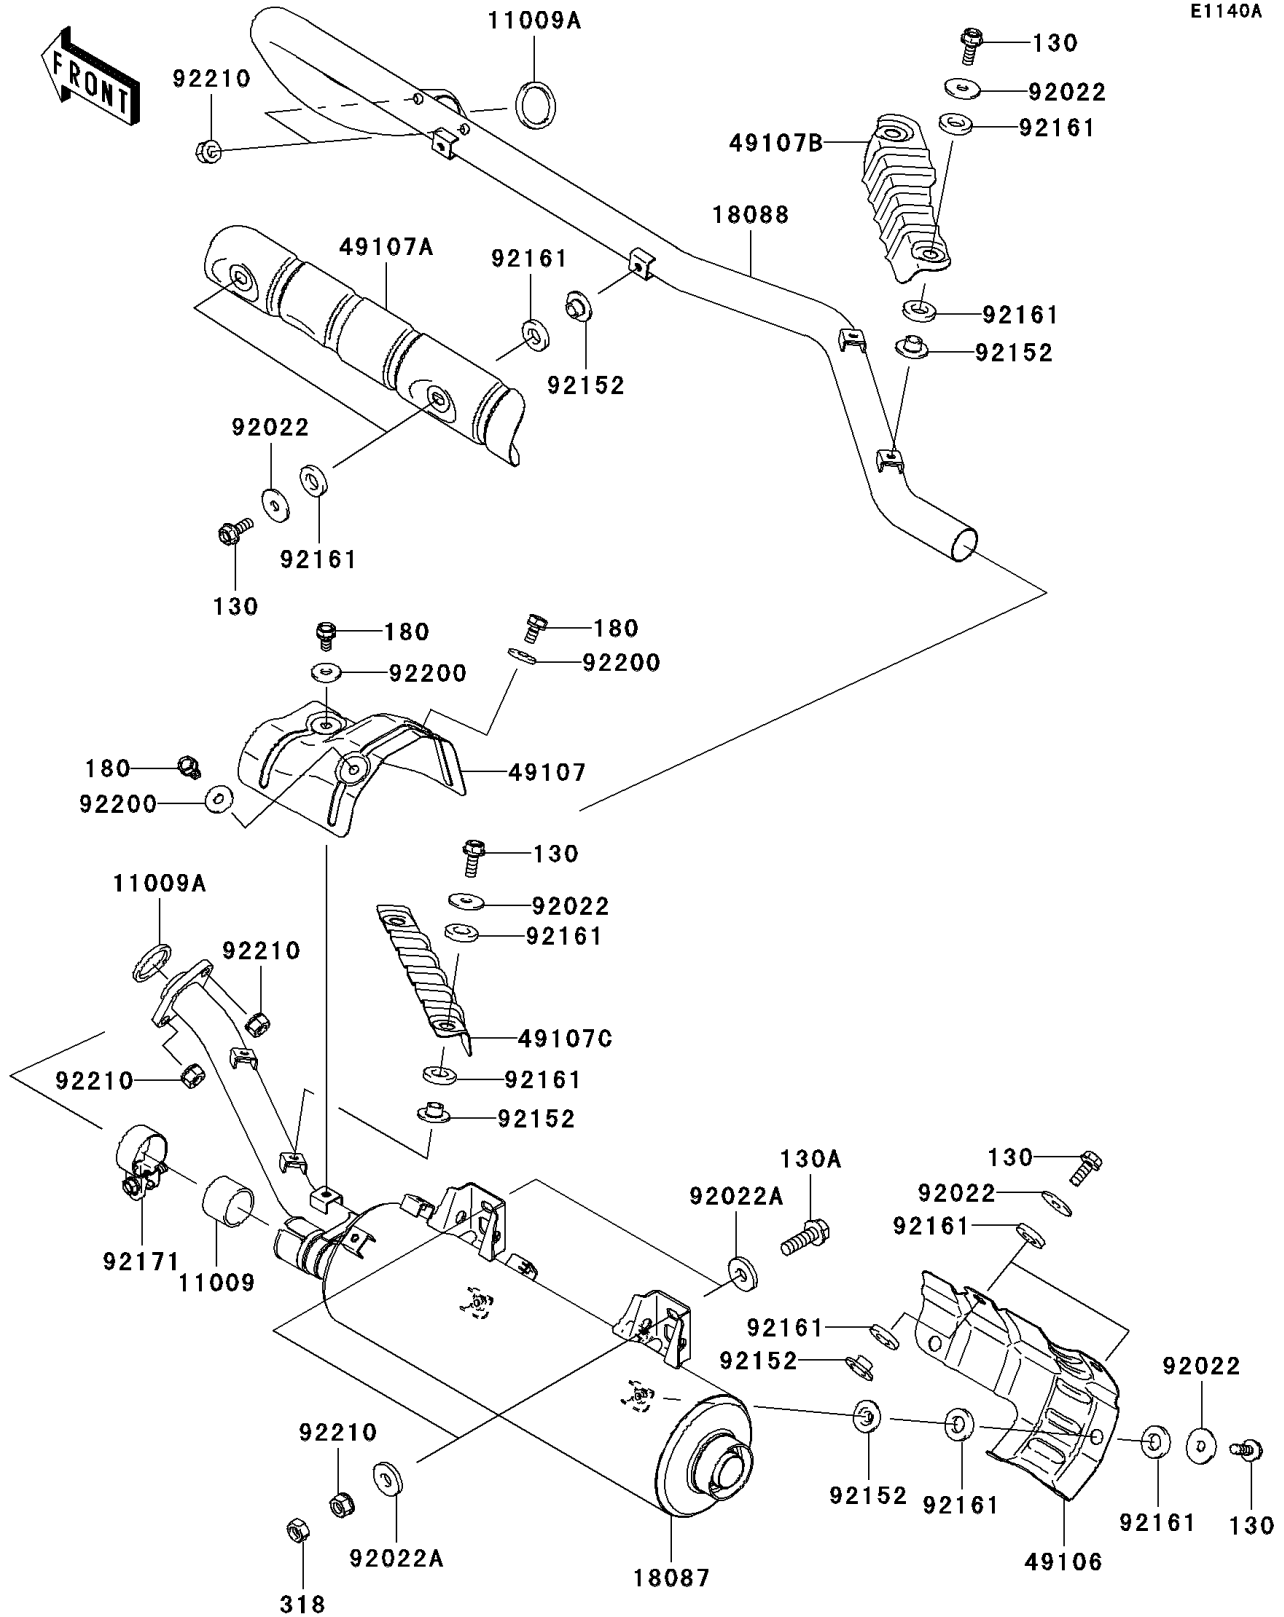

## 2007 Brute Force 750 4x4i PARTS DIAGRAM

Muffler(s)(JKAVFDB1 6B503807-)

E1140A

## 2007 Brute Force 750 4x4i PARTS LIST

Muffler(s)(JKAVFDB1 6B503807-)

ITEM NAME	PART NUMBER	QUANTITY
BOLT-FLANGED,6X16 (Ref # 130)	130Y0616	1
BOLT-FLANGED,8X25 (Ref # 130A)	130Z0825	1
BOLT-UPSET-WS,6X12 (Ref # 180)	180Y0612	1
NUT-HEX-SMALL,8MM (Ref # 318)	318G0800	1
GASKET,MUFFLER CONNECTING (Ref # 11009)	11009-1865	1
GASKET,EXHAUST HOLDER (Ref # 11009A)	11009-1894	1
MUFFLER (Ref # 18087)	18087-0098	1
PIPE-EXHAUST (Ref # 18088)	18088-0146	1
COVER-MUFFLER (Ref # 49106)	49106-0048	1
COVER-EXHAUST PIPE,RR (Ref # 49107)	49107-0050	1
COVER-EXHAUST PIPE,FR (Ref # 49107A)	49107-0065	1
COVER-EXHAUST PIPE,MIDDLE LH (Ref # 49107B)	49107-0066	1
COVER-EXHAUST PIPE,MIDDLE RH (Ref # 49107C)	49107-0067	1
WASHER,6.5X22X1.6 (Ref # 92022)	92022-237	1
WASHER,8.5X22X3.2 (Ref # 92022A)	92022-276	1
COLLAR (Ref # 92152)	92152-0423	1
DAMPER (Ref # 92161)	92161-0319	1
CLAMP (Ref # 92171)	92171-1330	1
WASHER,6.5X18X2.0 (Ref # 92200)	92200-2035	1
NUT,8MM (Ref # 92210)	92210-1242	1