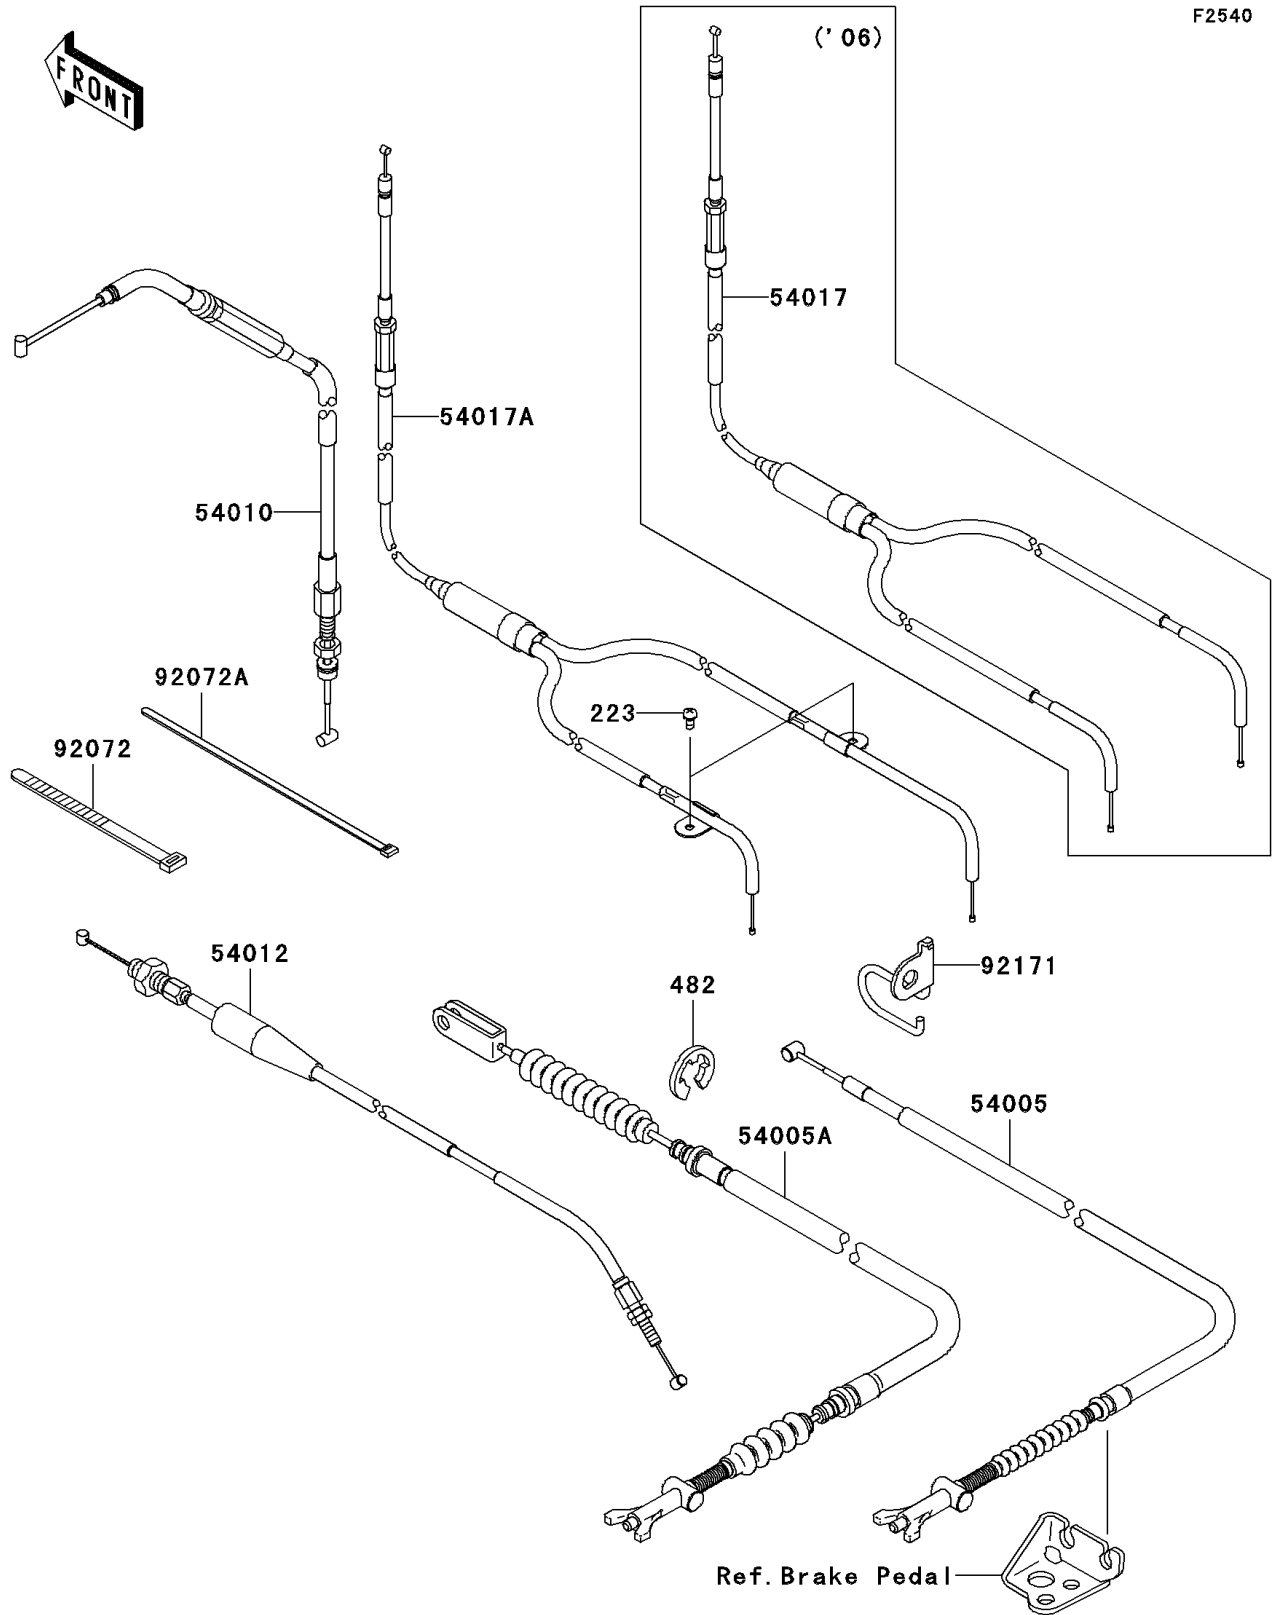

## 2007 Brute Force 750 4x4i PARTS DIAGRAM

Cables

## 2007 Brute Force 750 4x4i PARTS LIST

### Cables

ITEM NAME	PART NUMBER	QUANTITY
SCREW-PAN-WS-CROS,4X8 (Ref # 223)	223D0408	1
CIRCLIP-TYPE-E,8MM (Ref # 482)	482L8000	1
CABLE-BRAKE,PARKING (Ref # 54005)	54005-0005	1
CABLE-BRAKE,FOOT (Ref # 54005A)	54005-0009	1
CABLE,FRONT DIFF LOCK (Ref # 54010)	54010-0009	1
CABLE-THROTTLE (Ref # 54012)	54012-0108	1
CABLE-STARTER (Ref # 54017A)	54017-0028	1
BAND,L=123 (Ref # 92072)	92072-030	1
BAND,L=188 (Ref # 92072A)	92072-1239	1
CLAMP,BRAKE CABLE (Ref # 92171)	92171-0228	1