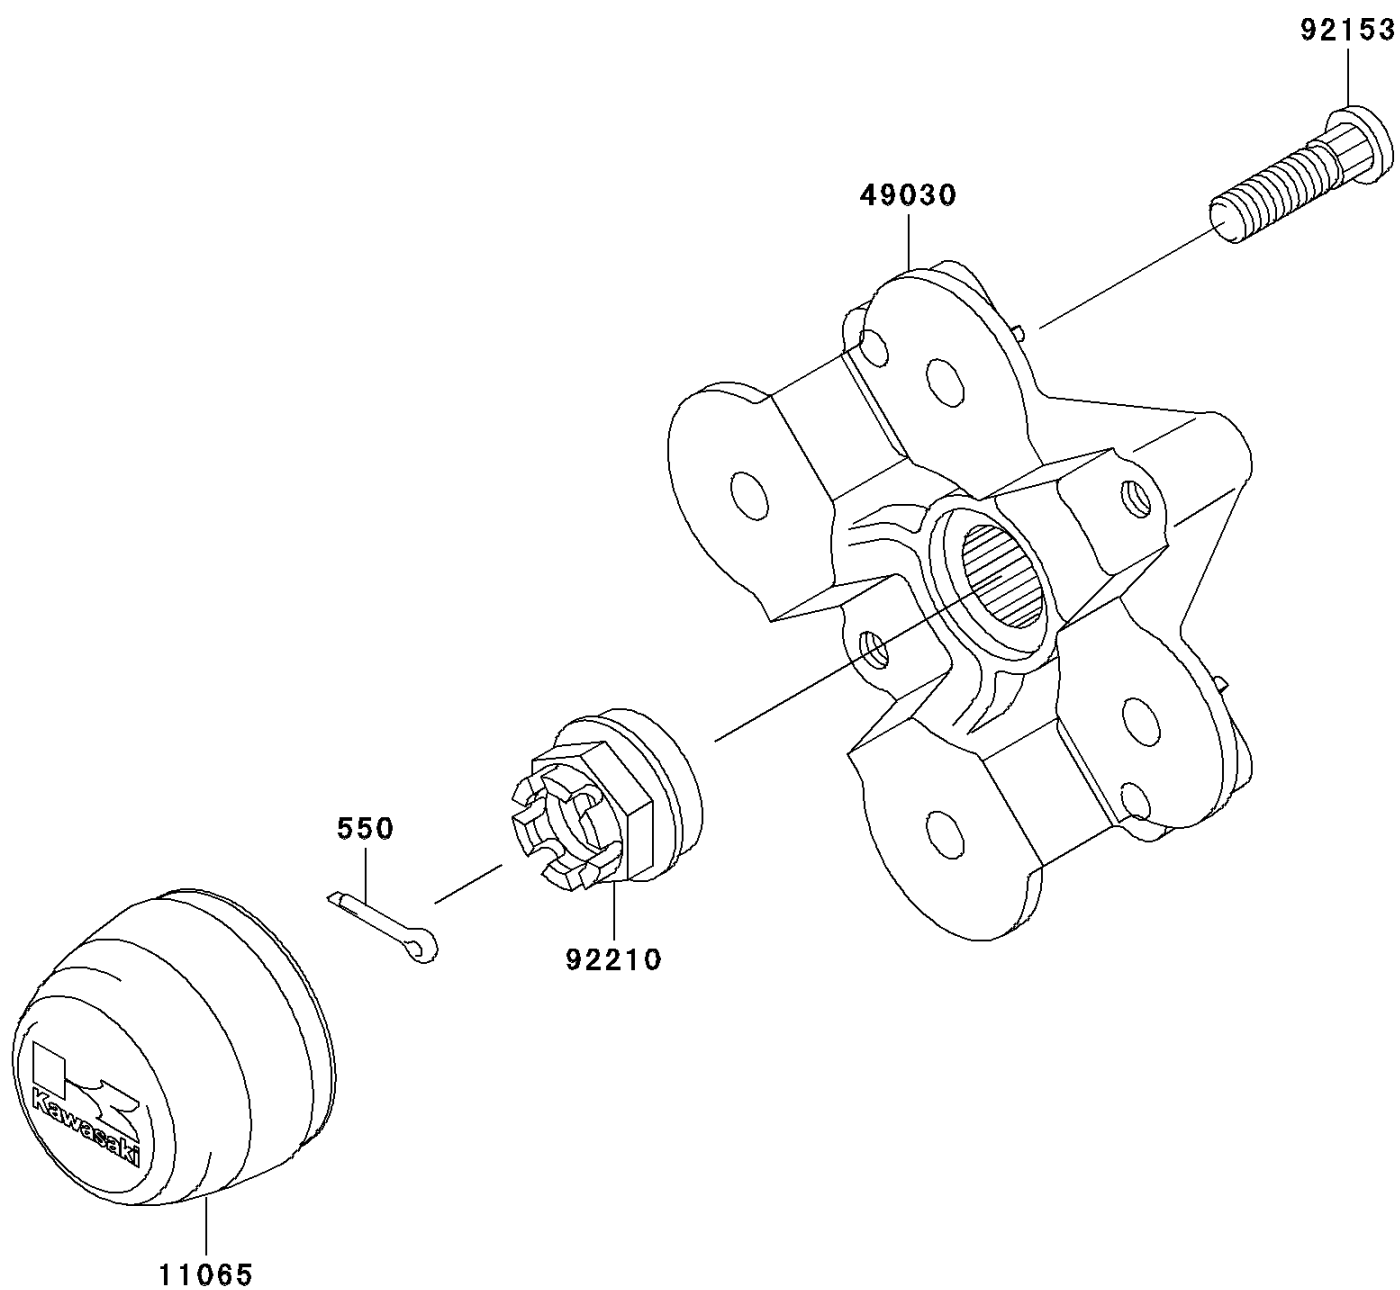

2007 Brute Force 750 4x4i PARTS DIAGRAM

Front Hub

F2230

2007 Brute Force 750 4x4i PARTS LIST

Front Hub

ITEM NAME	PART NUMBER	QUANTITY
PIN-COTTER,4.0X25 (Ref # 550)	550D4025	1
CAP,WHEEL (Ref # 11065)	11065-0108	1
HUB,FR (Ref # 49030)	49030-0013	1
BOLT,10X36.5 (Ref # 92153)	92153-0890	1
NUT,CASTLE,18MM (Ref # 92210)	92210-1349	1