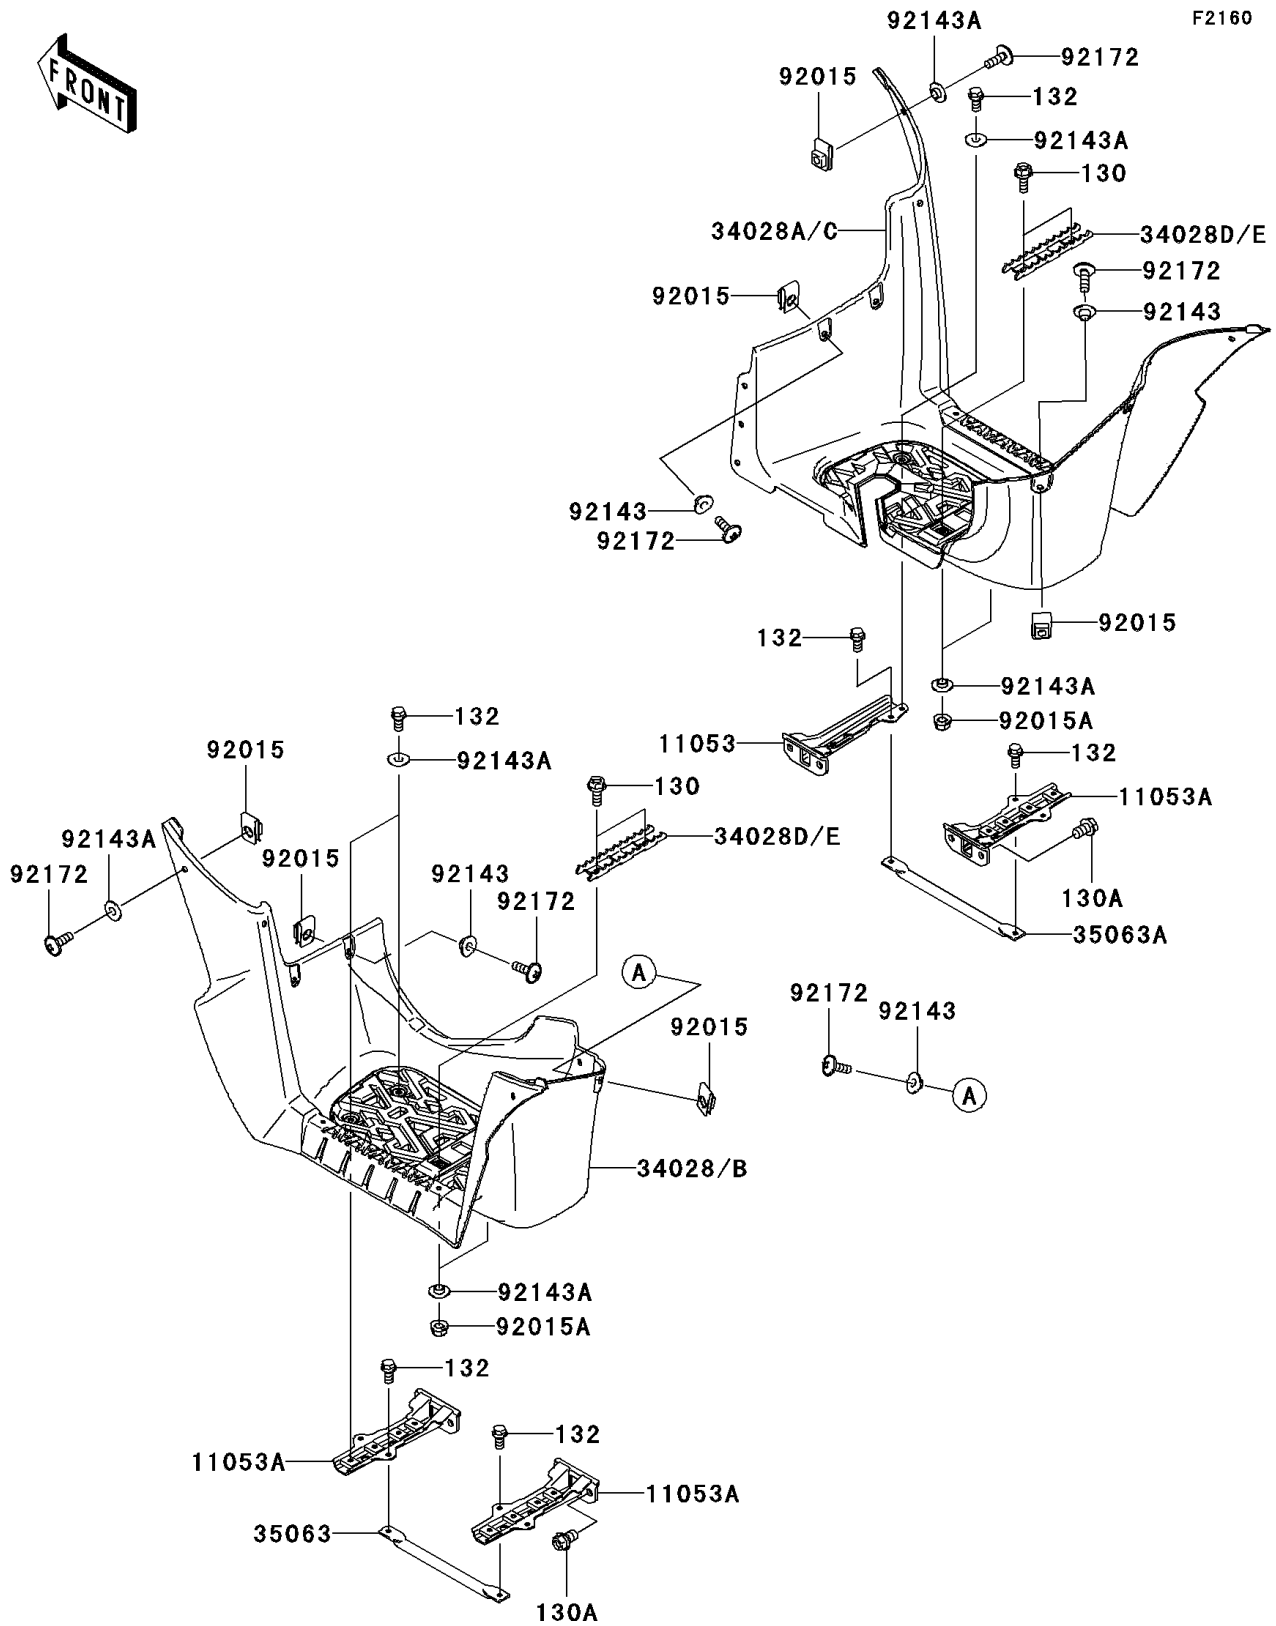

# 2007 Brute Force 750 4x4i PARTS DIAGRAM

Footrests

## 2007 Brute Force 750 4x4i PARTS LIST

### Footrests

ITEM NAME	PART NUMBER	QUANTITY
BOLT-FLANGED,6X16 (Ref # 130)	130J0616	4
BOLT-FLANGED,10X16 (Ref # 130A)	130S1016	8
BOLT-FLANGED-SMALL,6X12 (Ref # 132)	132J0612	11
BRACKET,FOOT BOARD,RH (Ref # 11053)	11053-0994	1
BRACKET,FOOT BOARD (Ref # 11053A)	11053-0996	3
STEP,FOOT BOARD,LH,F.BLACK (Ref # 34028B)	34028-0054-6Z	1
STEP,FOOT BOARD,RH,F.BLACK (Ref # 34028C)	34028-0055-6Z	1
STEP,FOOT PEG,W.BLACK (Ref # 34028E)	34028-1487-388	2
STAY,STEP,LH (Ref # 35063)	35063-0098	1
STAY,STEP,RH (Ref # 35063A)	35063-0099	1
NUT,6MM (Ref # 92015)	92015-1602	17
NUT,LOCK,FLANGED,6MM (Ref # 92015A)	92015-1603	4
COLLAR (Ref # 92143)	92143-1057	4
COLLAR (Ref # 92143A)	92143-1087	24
SCREW,6X18 (Ref # 92172)	92172-0002	17