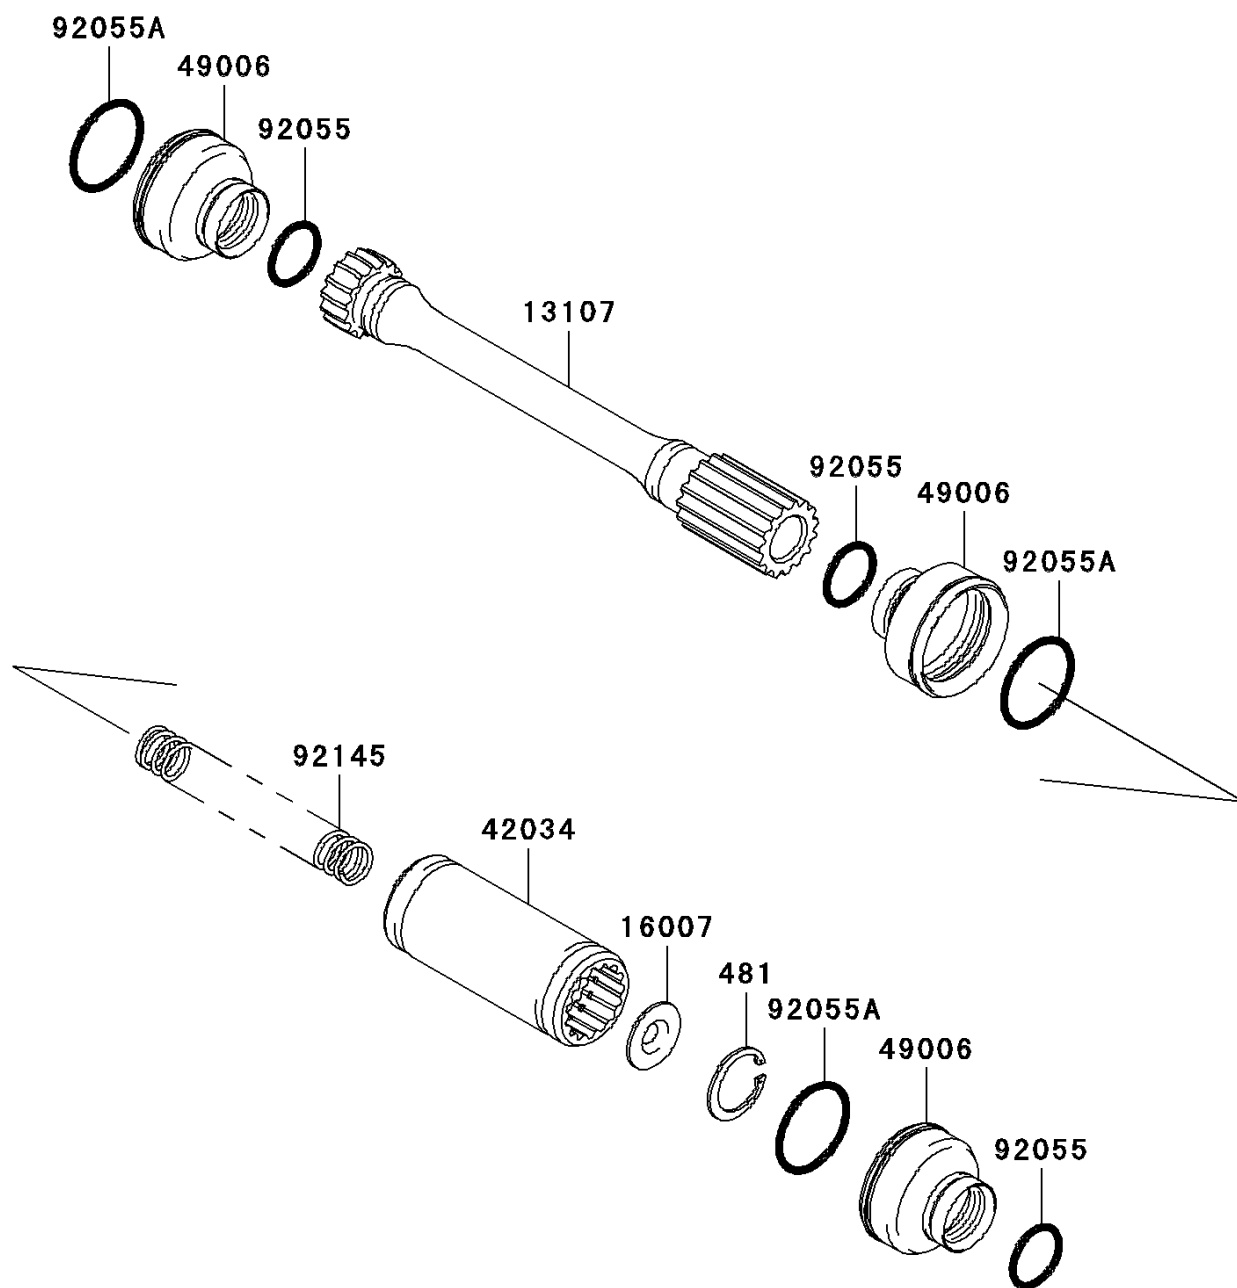

## 2007 Brute Force 750 4x4i PARTS DIAGRAM

Drive Shaft-Propeller

E3135

## 2007 Brute Force 750 4x4i PARTS LIST

Drive Shaft-Propeller

ITEM NAME	PART NUMBER	QUANTITY
CIRCLIP-TYPE-C,25MM (Ref # 481)	481J2500	1
SHAFT,FR PROPELLER SHAFT (Ref # 13107)	13107-1505	1
SEAT-SPRING,PROPELLER SHAFT (Ref # 16007)	16007-1205	1
COUPLING,PROPELLER (Ref # 42034)	42034-1193	1
BOOT (Ref # 49006)	49006-1362	1
RING-O,18X24X3 (Ref # 92055)	92055-1633	1
RING-O,30X35X2.5 (Ref # 92055A)	92055-1693	1
SPRING,PROPELLER SHAFT (Ref # 92145)	92145-1304	1