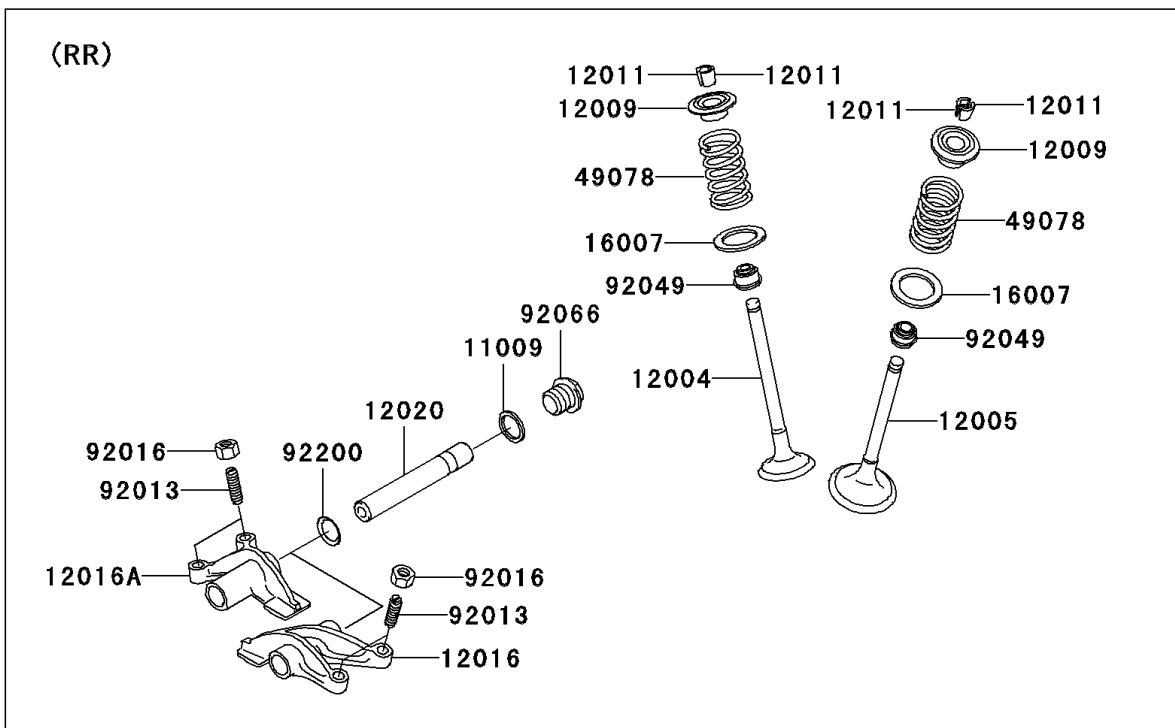

2007 Brute Force 750 4x4i PARTS DIAGRAM

Valve(s)

E1210

2007 Brute Force 750 4x4i PARTS LIST

Valve(s)

ITEM NAME	PART NUMBER	QUANTITY
GASKET,14X18X1.5 (Ref # 11009)	11009-1430	1
VALVE-INTAKE (Ref # 12004)	12004-0007	1
VALVE-EXHAUST (Ref # 12005)	12005-0040	1
RETAINER-VALVE SPRING (Ref # 12009)	12009-1056	1
COLLET (Ref # 12011)	12011-1051	1
ARM-ROCKER,EXHAUST (Ref # 12016)	12016-1128	1
ARM-ROCKER,INTAKE (Ref # 12016A)	12016-1129	1
SHAFT-ROCKER (Ref # 12020)	12020-0004	1
SEAT-SPRING,17.5X23.8X0.5 (Ref # 16007)	16007-1178	1
SPRING-ENGINE VALVE (Ref # 49078)	49078-0014	1
SCREW,6MM (Ref # 92013)	92013-009	1
NUT,6MM (Ref # 92016)	92016-061	1
SEAL-OIL,VSB58.558 (Ref # 92049)	92049-1218	1
PLUG,DRAIN (Ref # 92066)	92066-2196	1
WASHER,13X17X0.3 (Ref # 92200)	92200-1508	1