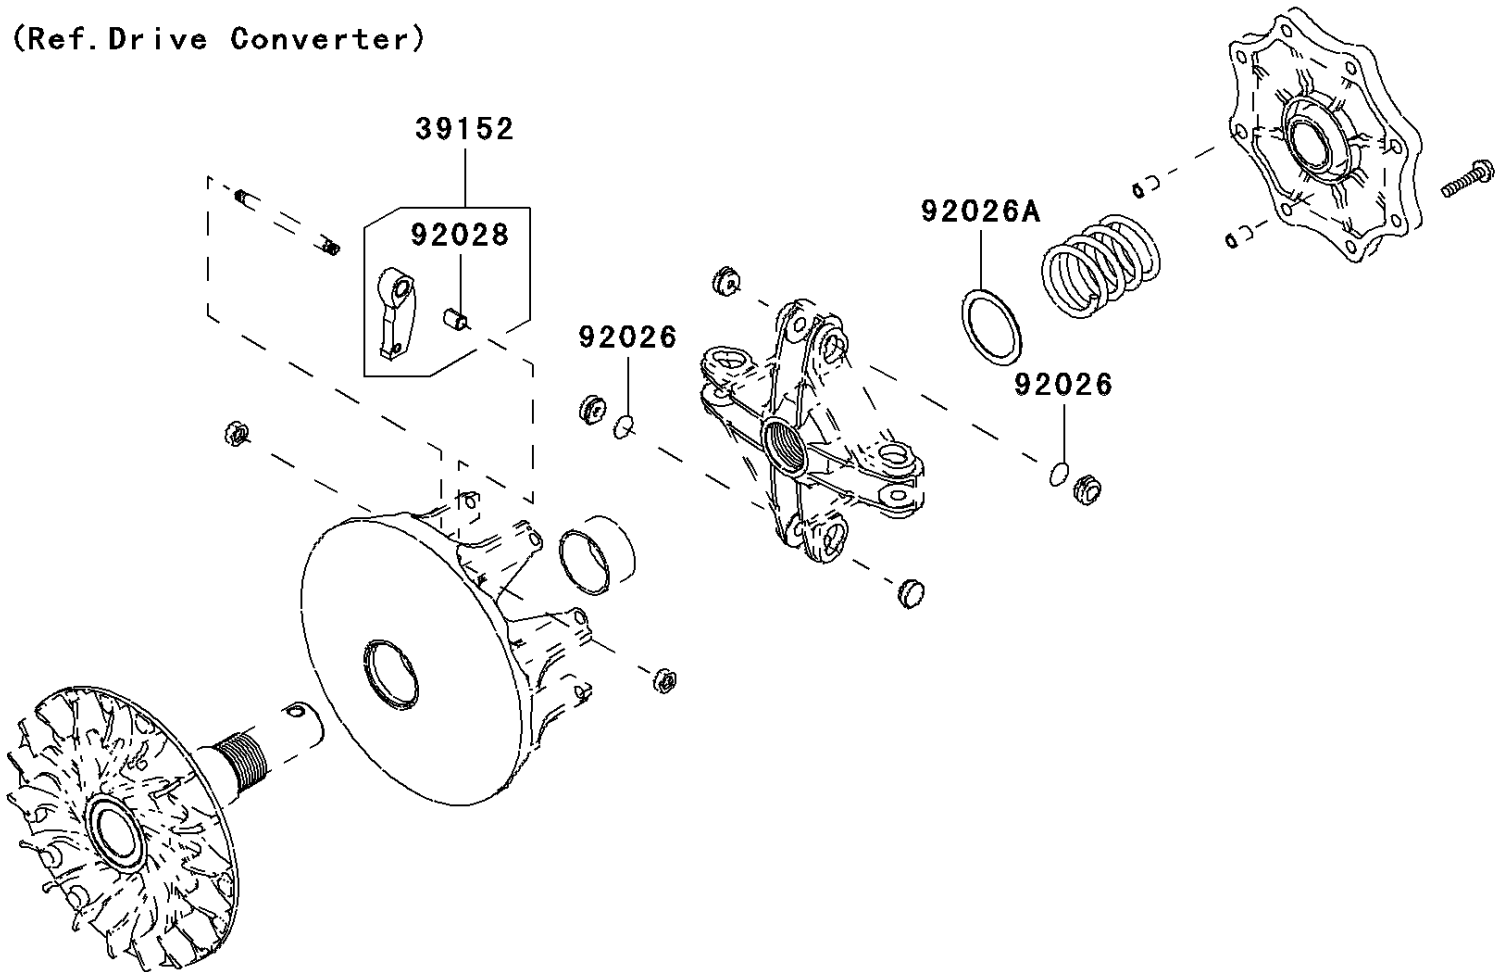

2007 Brute Force 750 4x4i PARTS DIAGRAM

Optional Parts(Drive Converter)

F2890

(Ref. Drive Converter)

2007 Brute Force 750 4x4i PARTS LIST

Optional Parts(Drive Converter)

ITEM NAME	PART NUMBER	QUANTITY
WEIGHT-RAMP (Ref # 39152)	39152-1088	1
SPACER,T=0.1 (Ref # 92026)	92026-0038	1
SPACER,39X49.5X1.0 (Ref # 92026A)	92026-1603	1
BUSHING (Ref # 92028)	92028-1973	1