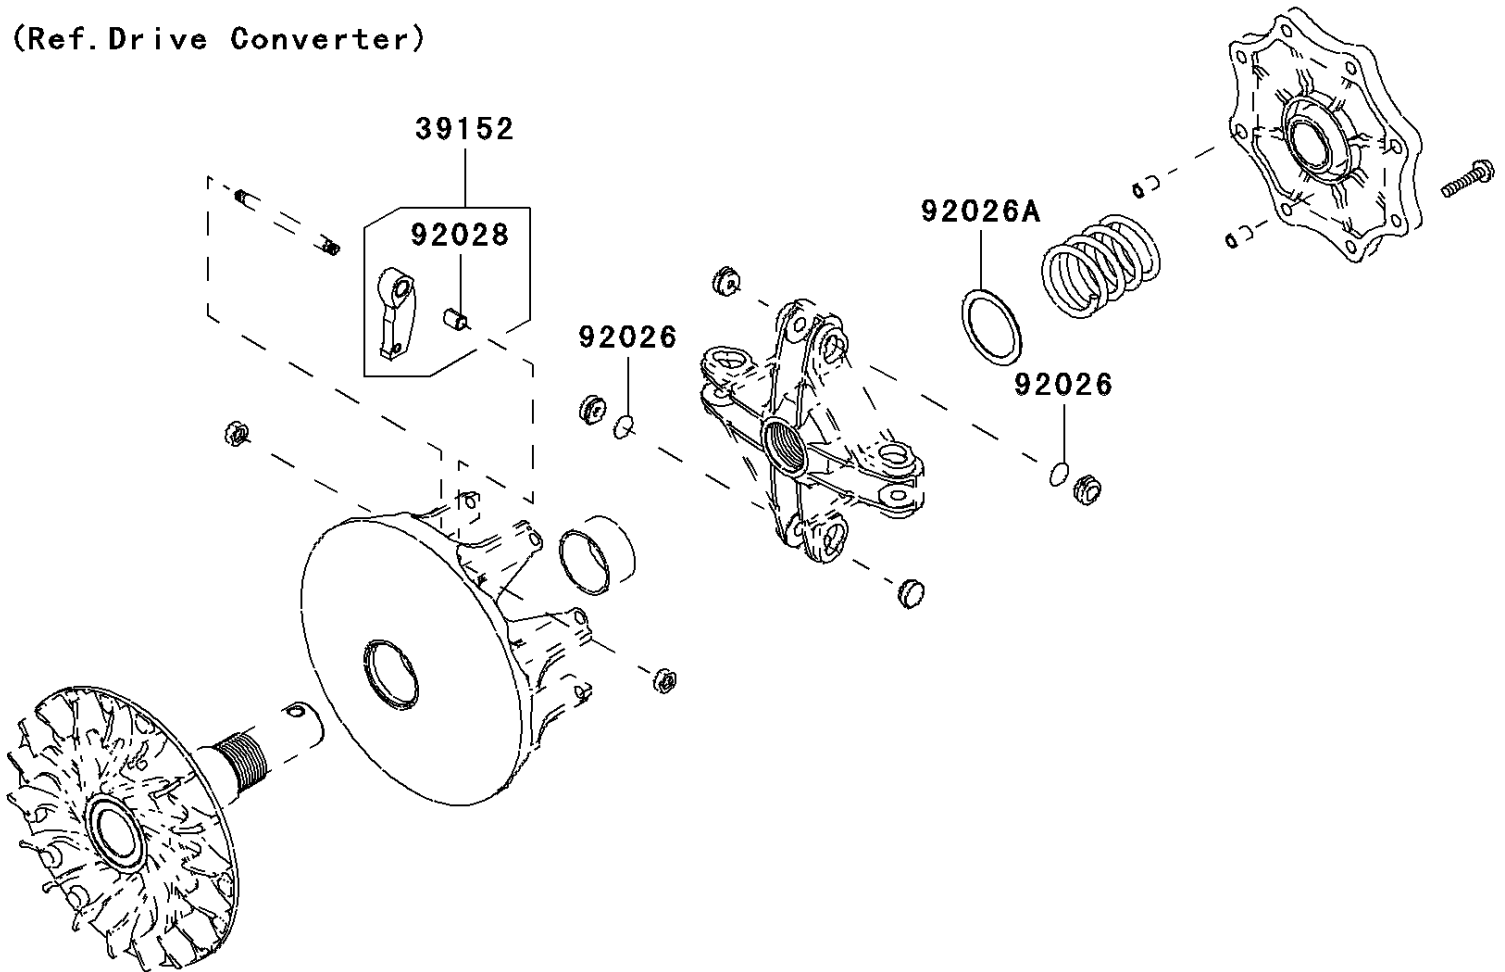

2007 Brute Force 750 4x4i PARTS DIAGRAM

Optional Parts(Drive Converter)

F2890

(Ref. Drive Converter)

2007 Brute Force 750 4x4i PARTS LIST

Optional Parts(Drive Converter)

ITEM NAME	PART NUMBER	QUANTITY
WEIGHT-RAMP (Ref # 39152)	39152-1088	4
SPACER,T=0.1 (Ref # 92026)	92026-0038	2
SPACER,39X49.5X1.0 (Ref # 92026A)	92026-1603	1
BUSHING (Ref # 92028)	92028-1973	4