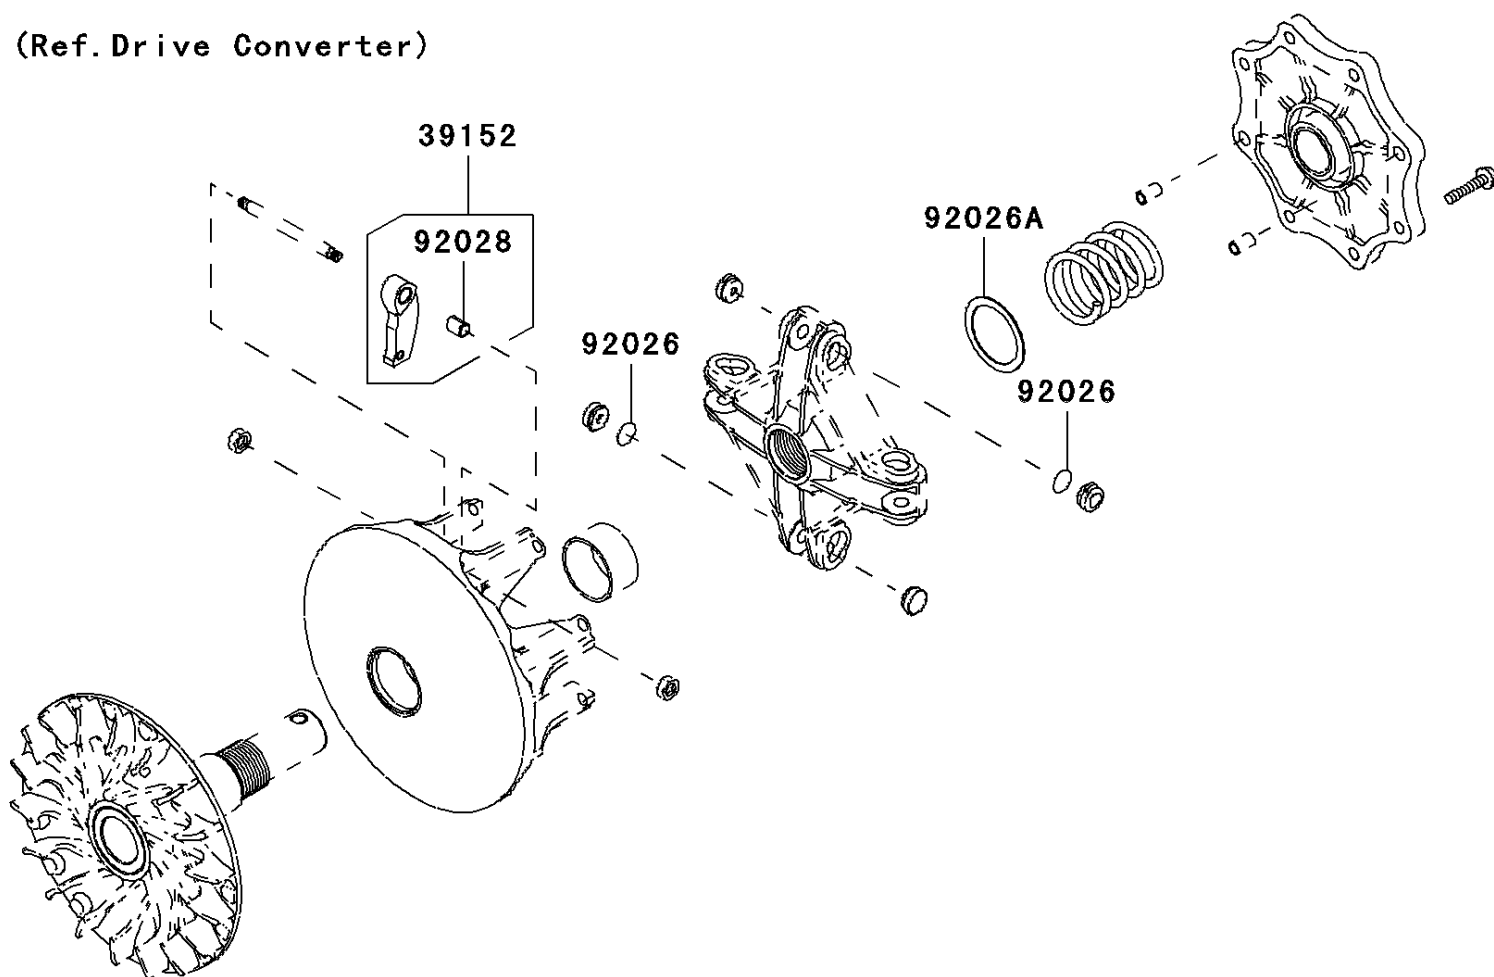

2006 Brute Force 750 4x4i PARTS DIAGRAM

Optional Parts(Drive Converter)

F2890

(Ref. Drive Converter)

2006 Brute Force 750 4x4i PARTS LIST

Optional Parts(Drive Converter)

ITEM NAME	PART NUMBER	QUANTITY
WEIGHT-RAMP (Ref # 39152)	39152-1088	1
SPACER,T=0.1 (Ref # 92026)	92026-0038	1
SPACER,39X49.5X1.0 (Ref # 92026A)	92026-1603	1
BUSHING (Ref # 92028)	92028-1973	1