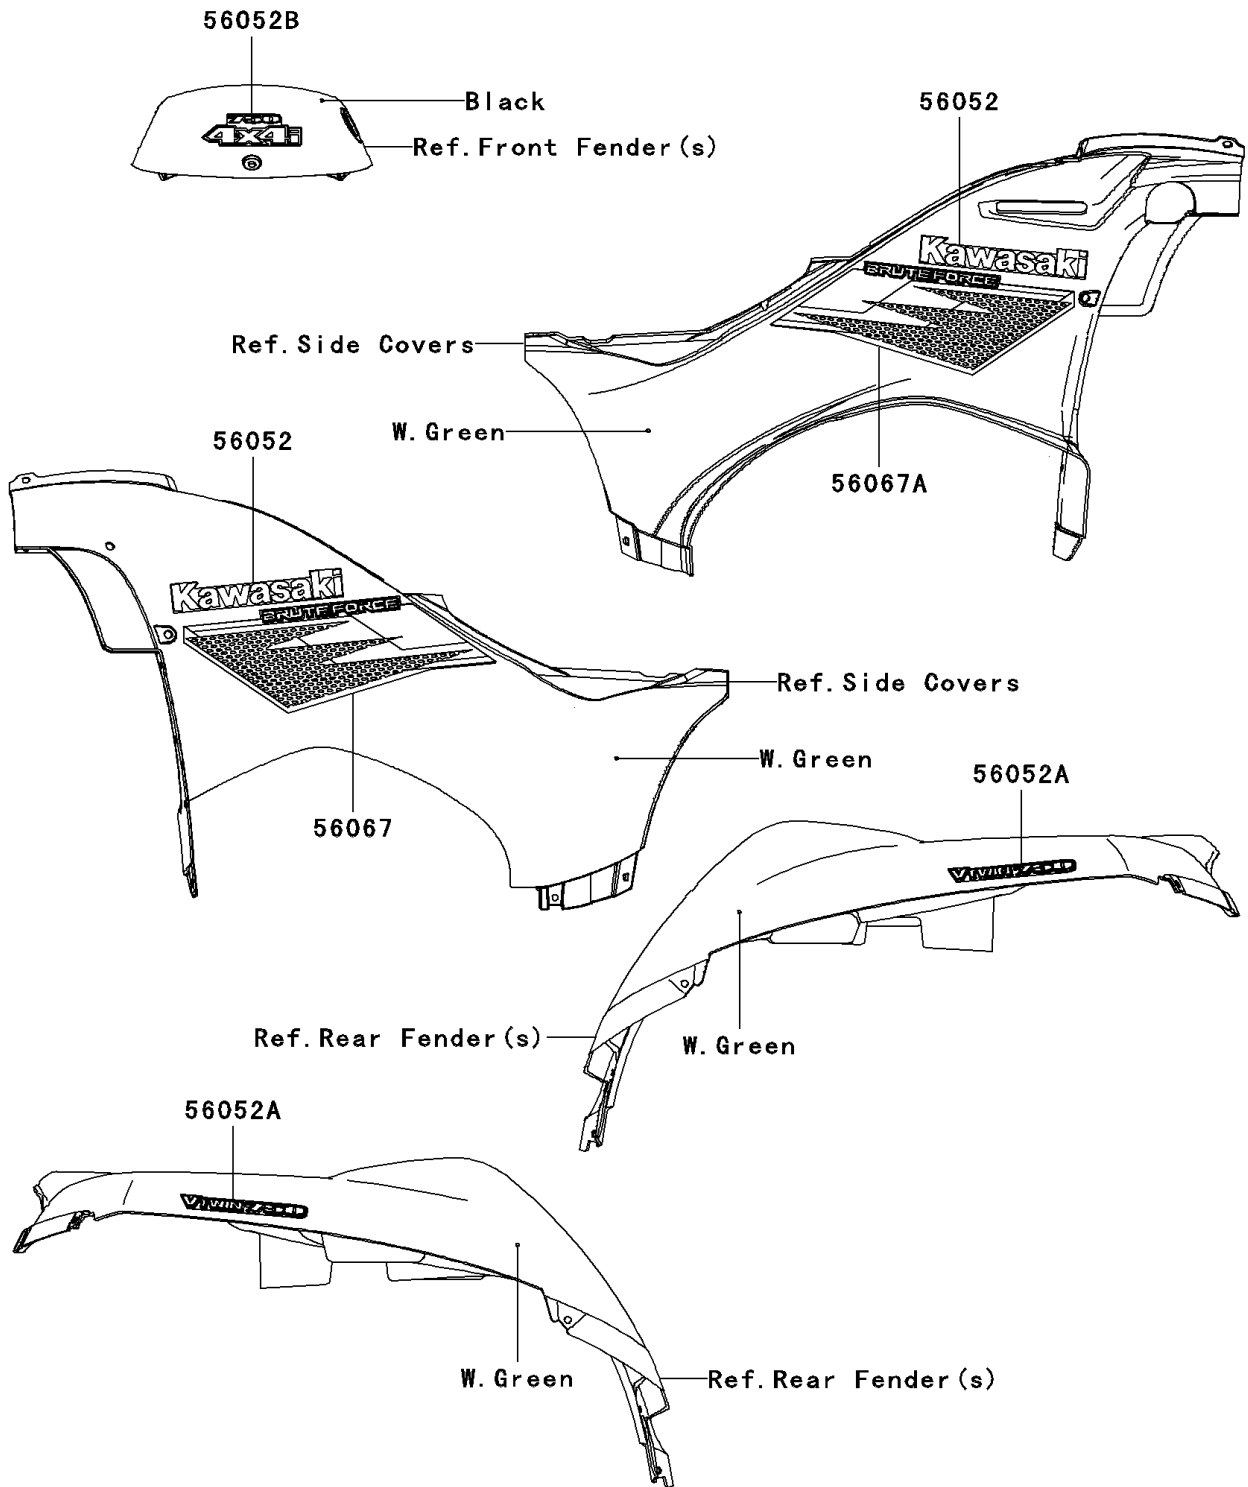

2007 Brute Force 750 4x4i PARTS DIAGRAM

Decals(W.Green)(A7F)

F2861E

2007 Brute Force 750 4x4i PARTS LIST

Decals(W.Green)(A7F)

ITEM NAME	PART NUMBER	QUANTITY
MARK,SIDE COVER,KAWASAKI (Ref # 56052)	56052-0542	2
MARK,RR FENDER,V TWIN 750 (Ref # 56052A)	56052-0877	2
MARK,TOP COVER,750 4X4I (Ref # 56052B)	56052-0905	1
PATTERN,SIDE COVER,LH (Ref # 56067)	56067-0881	1
PATTERN,SIDE COVER,RH (Ref # 56067A)	56067-0882	1