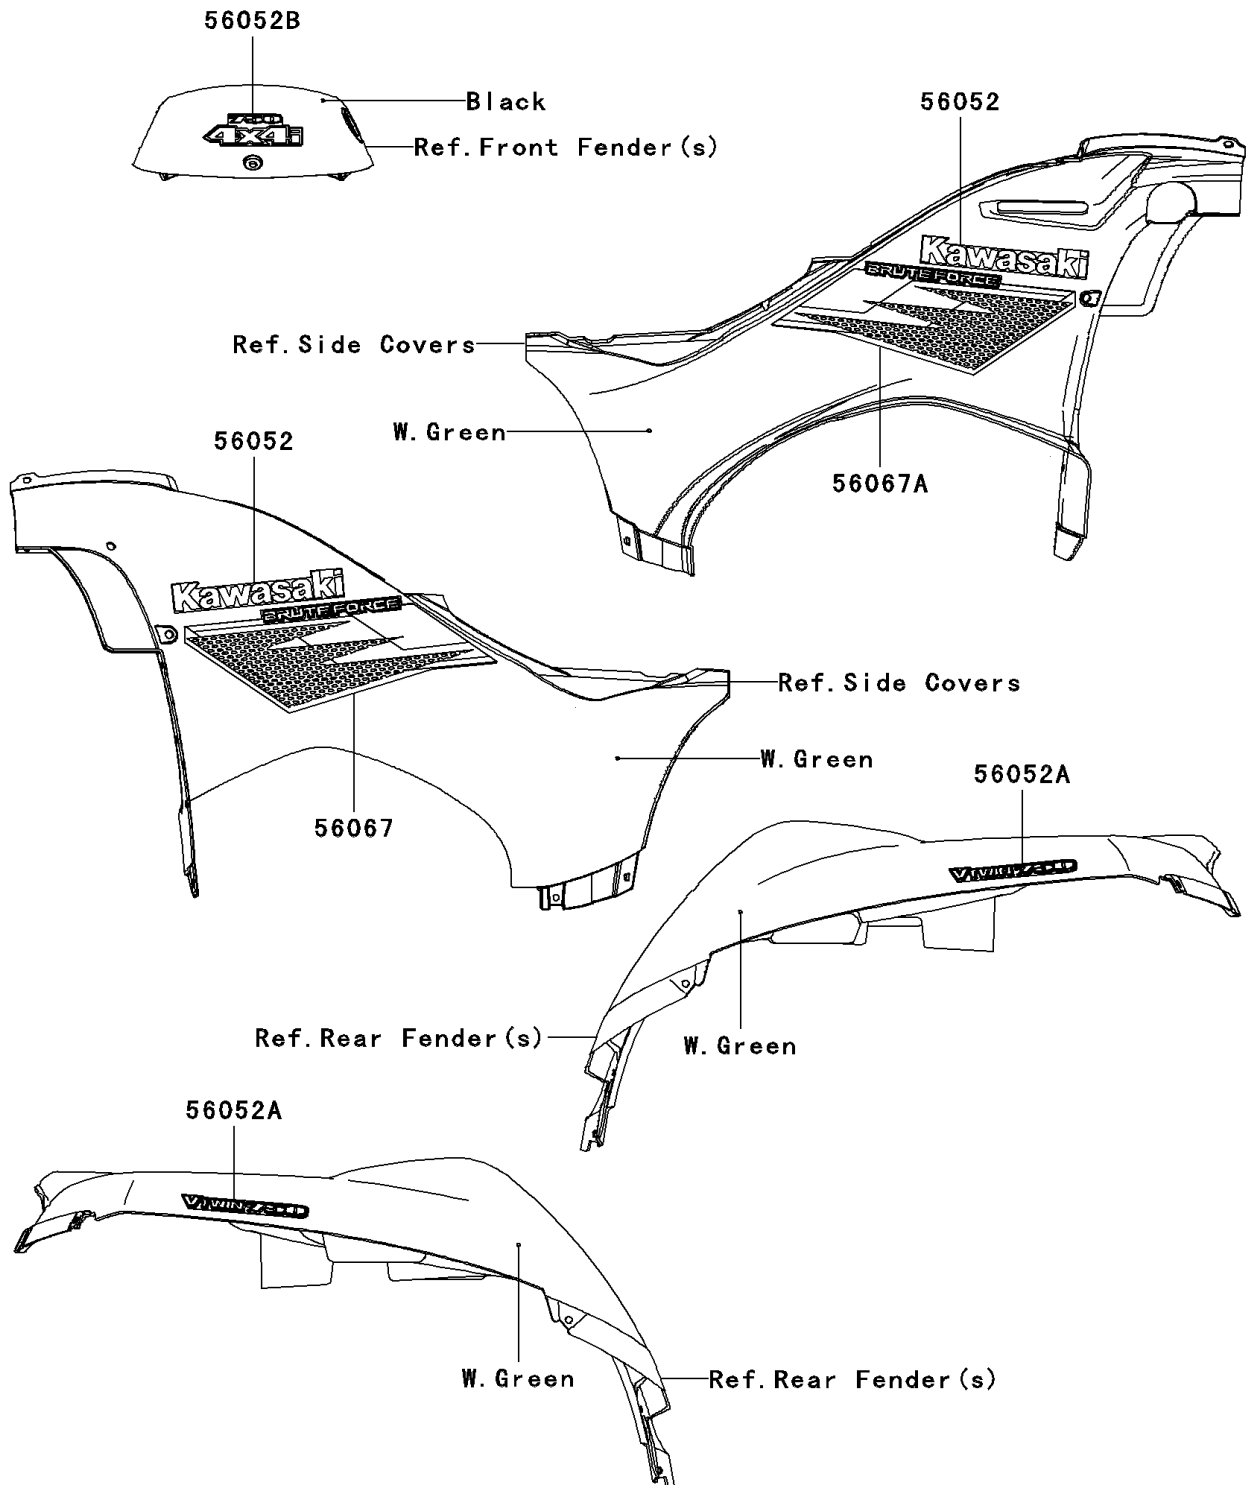

## 2007 Brute Force 750 4x4i PARTS DIAGRAM

Decals(W.Green)(A7F)

F2861E

## 2007 Brute Force 750 4x4i PARTS LIST

Decals(W.Green)(A7F)

ITEM NAME	PART NUMBER	QUANTITY
MARK,SIDE COVER,KAWASAKI (Ref # 56052)	56052-0542	1
MARK,RR FENDER,V TWIN 750 (Ref # 56052A)	56052-0877	1
MARK,TOP COVER,750 4X4I (Ref # 56052B)	56052-0905	1
PATTERN,SIDE COVER,LH (Ref # 56067)	56067-0881	1
PATTERN,SIDE COVER,RH (Ref # 56067A)	56067-0882	1