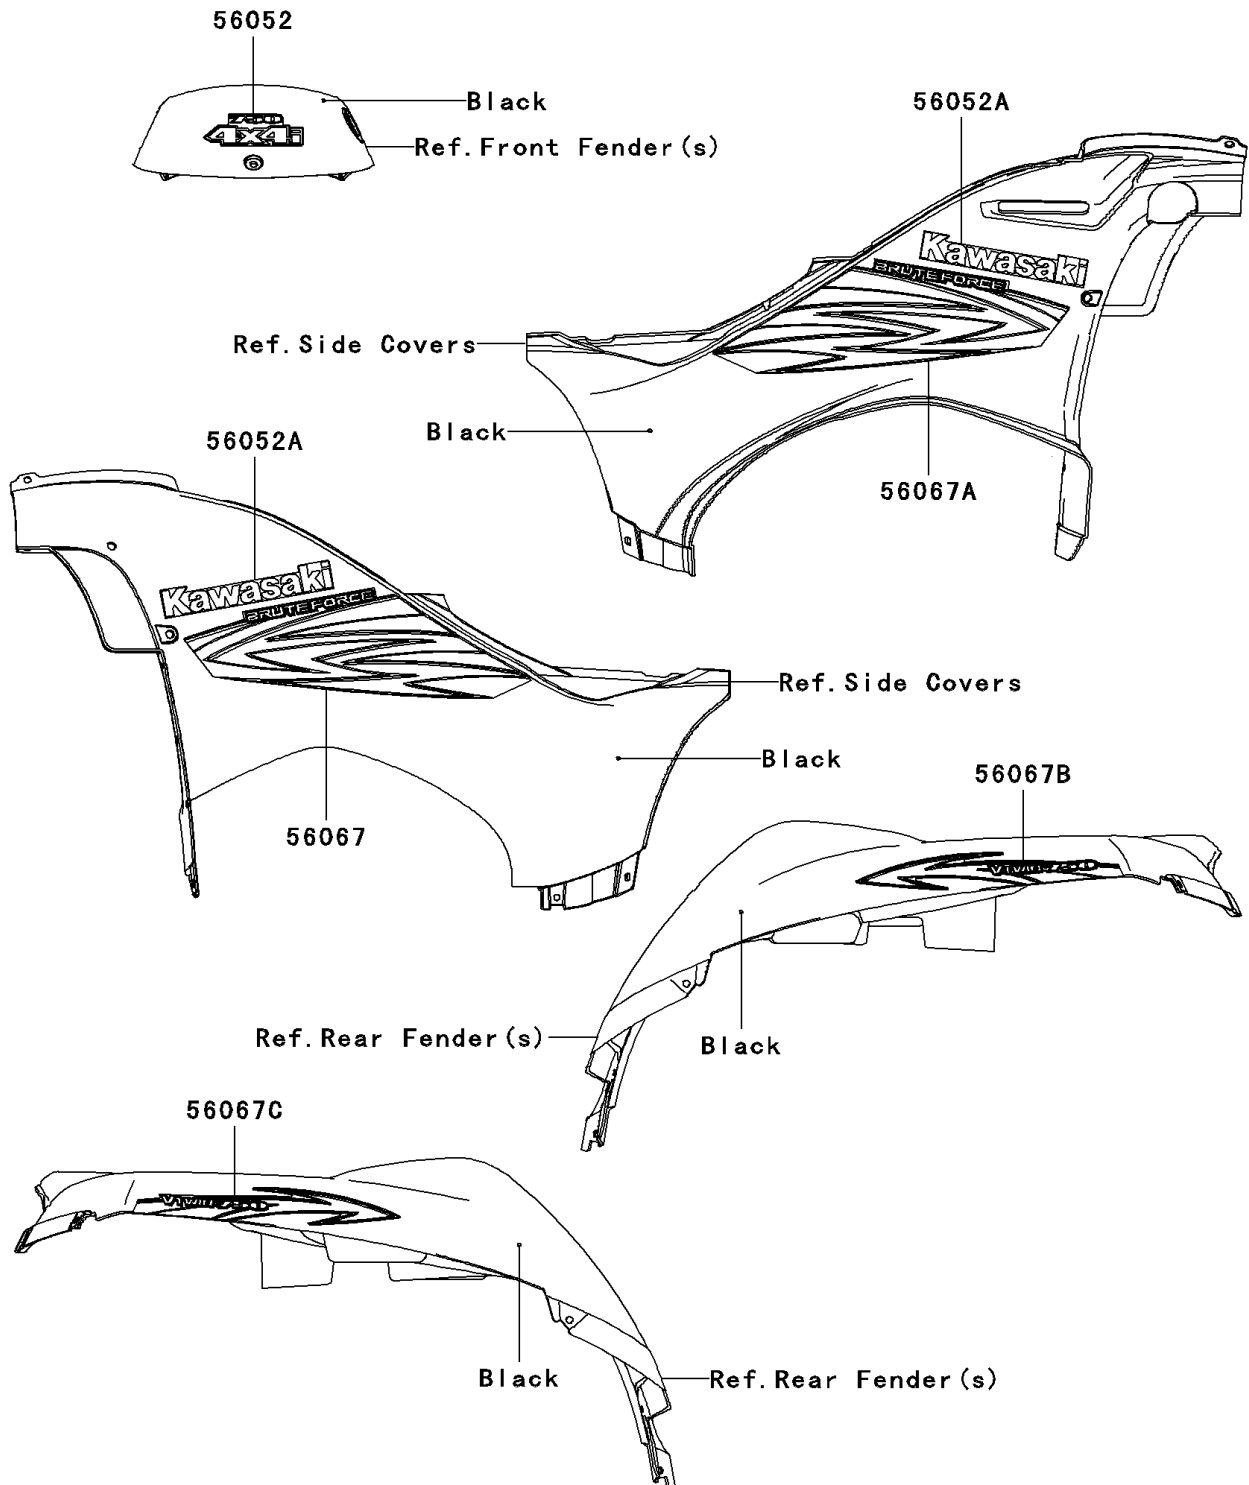

2007 Brute Force 750 4x4i PARTS DIAGRAM

Decals(Black)(A7F)

F2861D

2007 Brute Force 750 4x4i PARTS LIST

Decals(Black)(ATF)

ITEM NAME	PART NUMBER	QUANTITY
MARK, TOP COVER, 750 4X4I (Ref # 56052)	56052-0905	1
MARK, SIDE COVER, KAWASAKI (Ref # 56052A)	56052-0947	1
PATTERN, SIDE COVER, LH (Ref # 56067)	56067-1293	1
PATTERN, SIDE COVER, RH (Ref # 56067A)	56067-1294	1
PATTERN, RR FENDER, LH (Ref # 56067B)	56067-1295	1
PATTERN, RR FENDER, RH (Ref # 56067C)	56067-1296	1