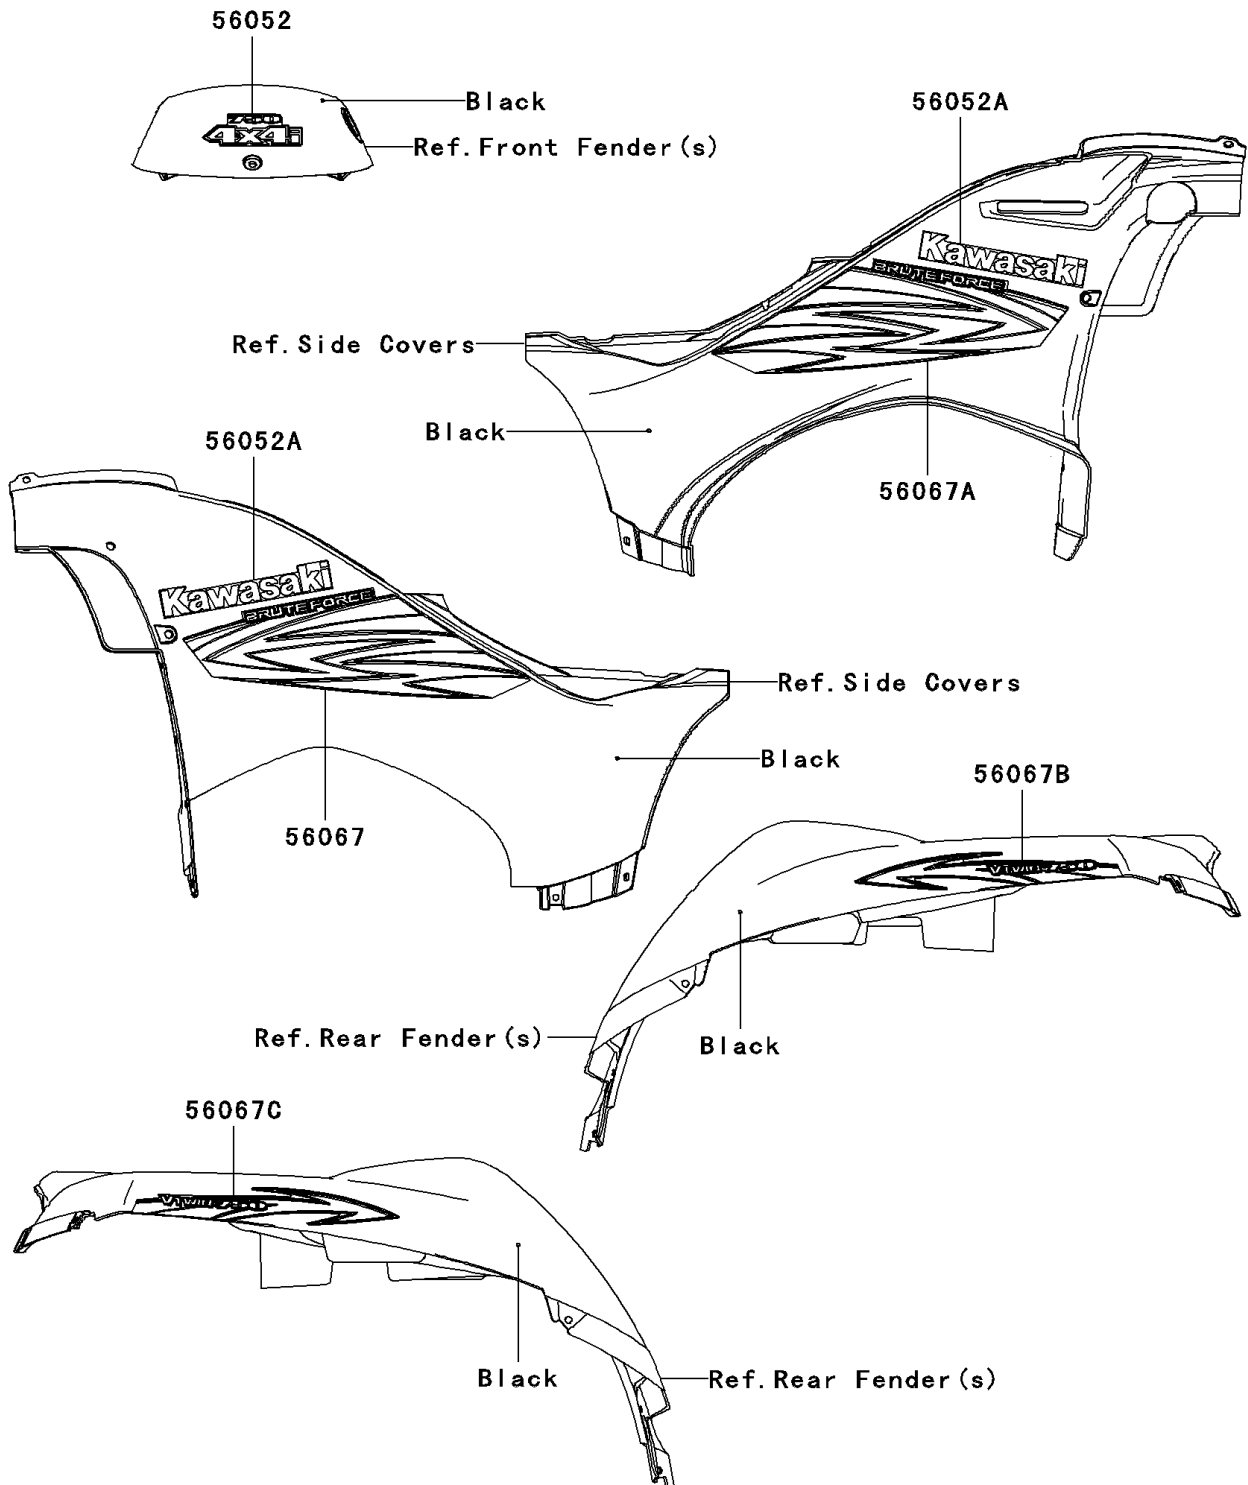

# 2007 Brute Force 750 4x4i PARTS DIAGRAM

Decals(Black)(A7F)

F2861D

## 2007 Brute Force 750 4x4i PARTS LIST

Decals(Black)(A7F)

ITEM NAME	PART NUMBER	QUANTITY
MARK,TOP COVER,750 4X4I (Ref # 56052)	56052-0905	1
MARK,SIDE COVER,KAWASAKI (Ref # 56052A)	56052-0947	2
PATTERN,SIDE COVER,LH (Ref # 56067)	56067-1293	1
PATTERN,SIDE COVER,RH (Ref # 56067A)	56067-1294	1
PATTERN,RR FENDER,LH (Ref # 56067B)	56067-1295	1
PATTERN,RR FENDER,RH (Ref # 56067C)	56067-1296	1