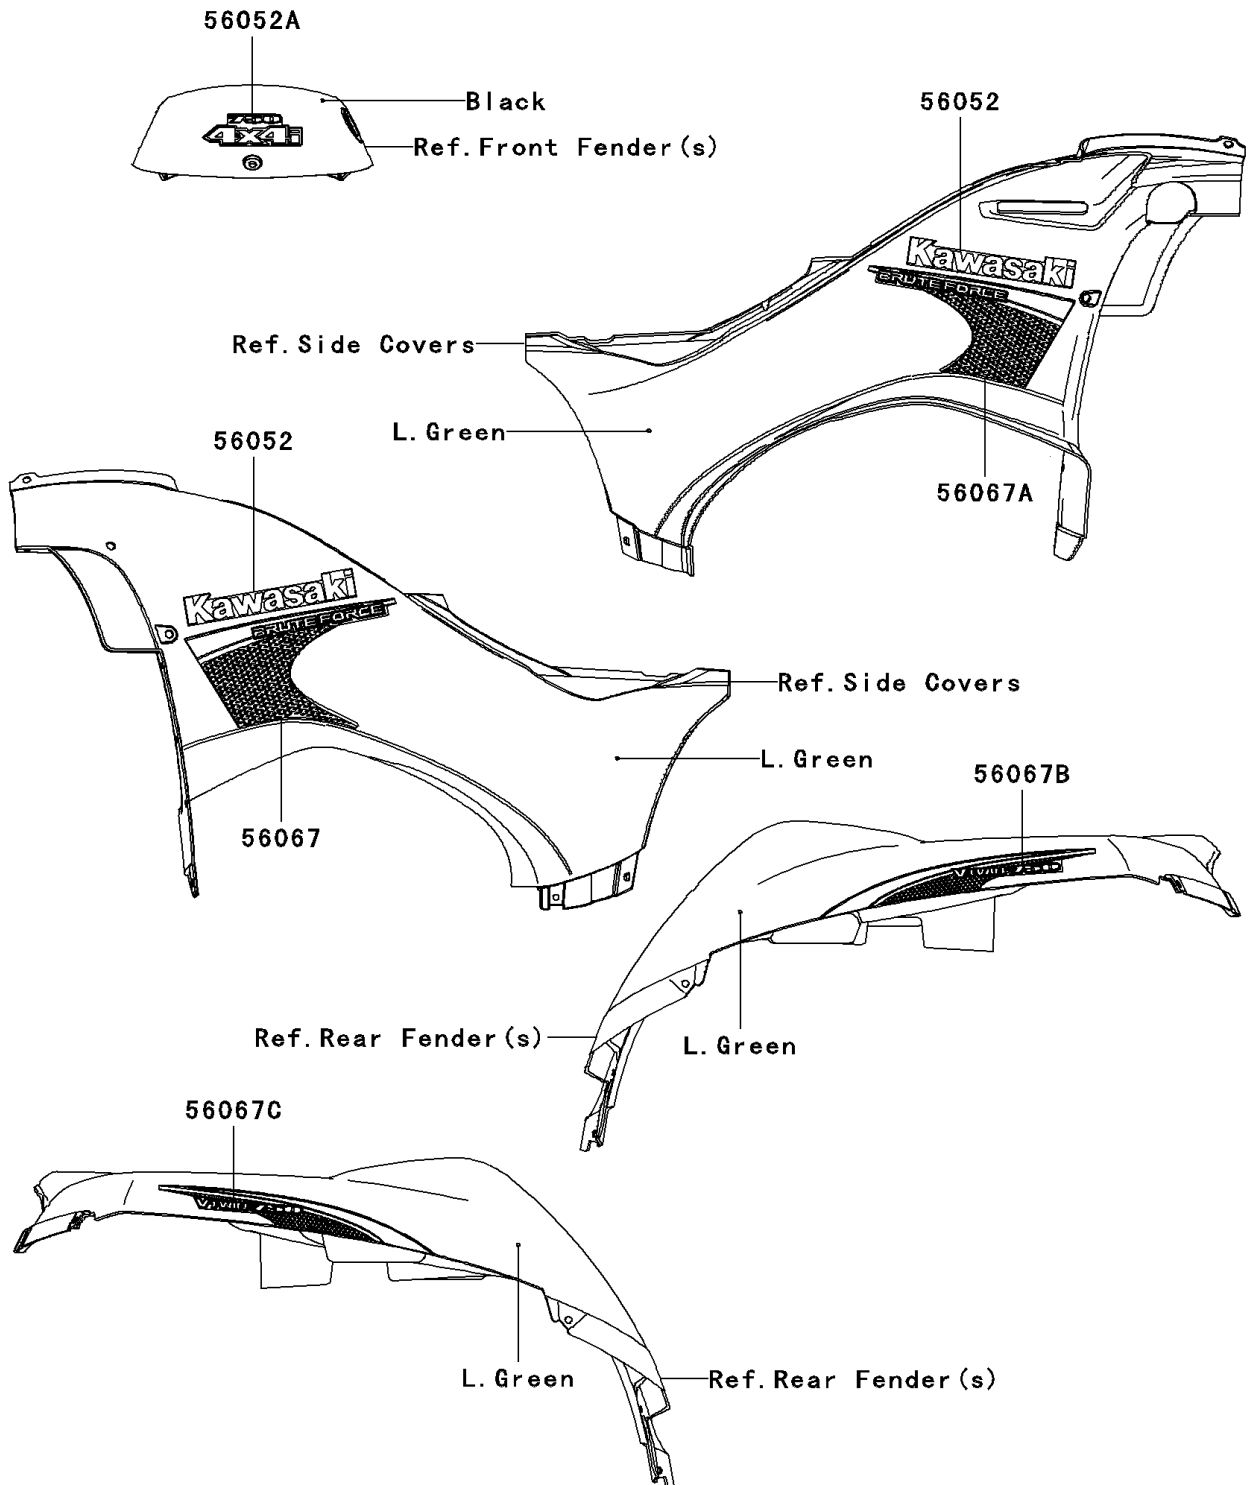

2007 Brute Force 750 4x4i PARTS DIAGRAM

Decals(L.Green)(A7F)

F2861C

2007 Brute Force 750 4x4i PARTS LIST

Decals(L.Green)(A7F)

ITEM NAME	PART NUMBER	QUANTITY
MARK,FUEL TANK COVER,KAWASAKI (Ref # 56052)	56052-0455	2
MARK, TOP COVER,750 4X4I (Ref # 56052A)	56052-0905	1
PATTERN,SIDE COVER,LH (Ref # 56067)	56067-1289	1
PATTERN,SIDE COVER,RH (Ref # 56067A)	56067-1290	1
PATTERN,RR FENDER,LH (Ref # 56067B)	56067-1291	1
PATTERN,RR FENDER,RH (Ref # 56067C)	56067-1292	1