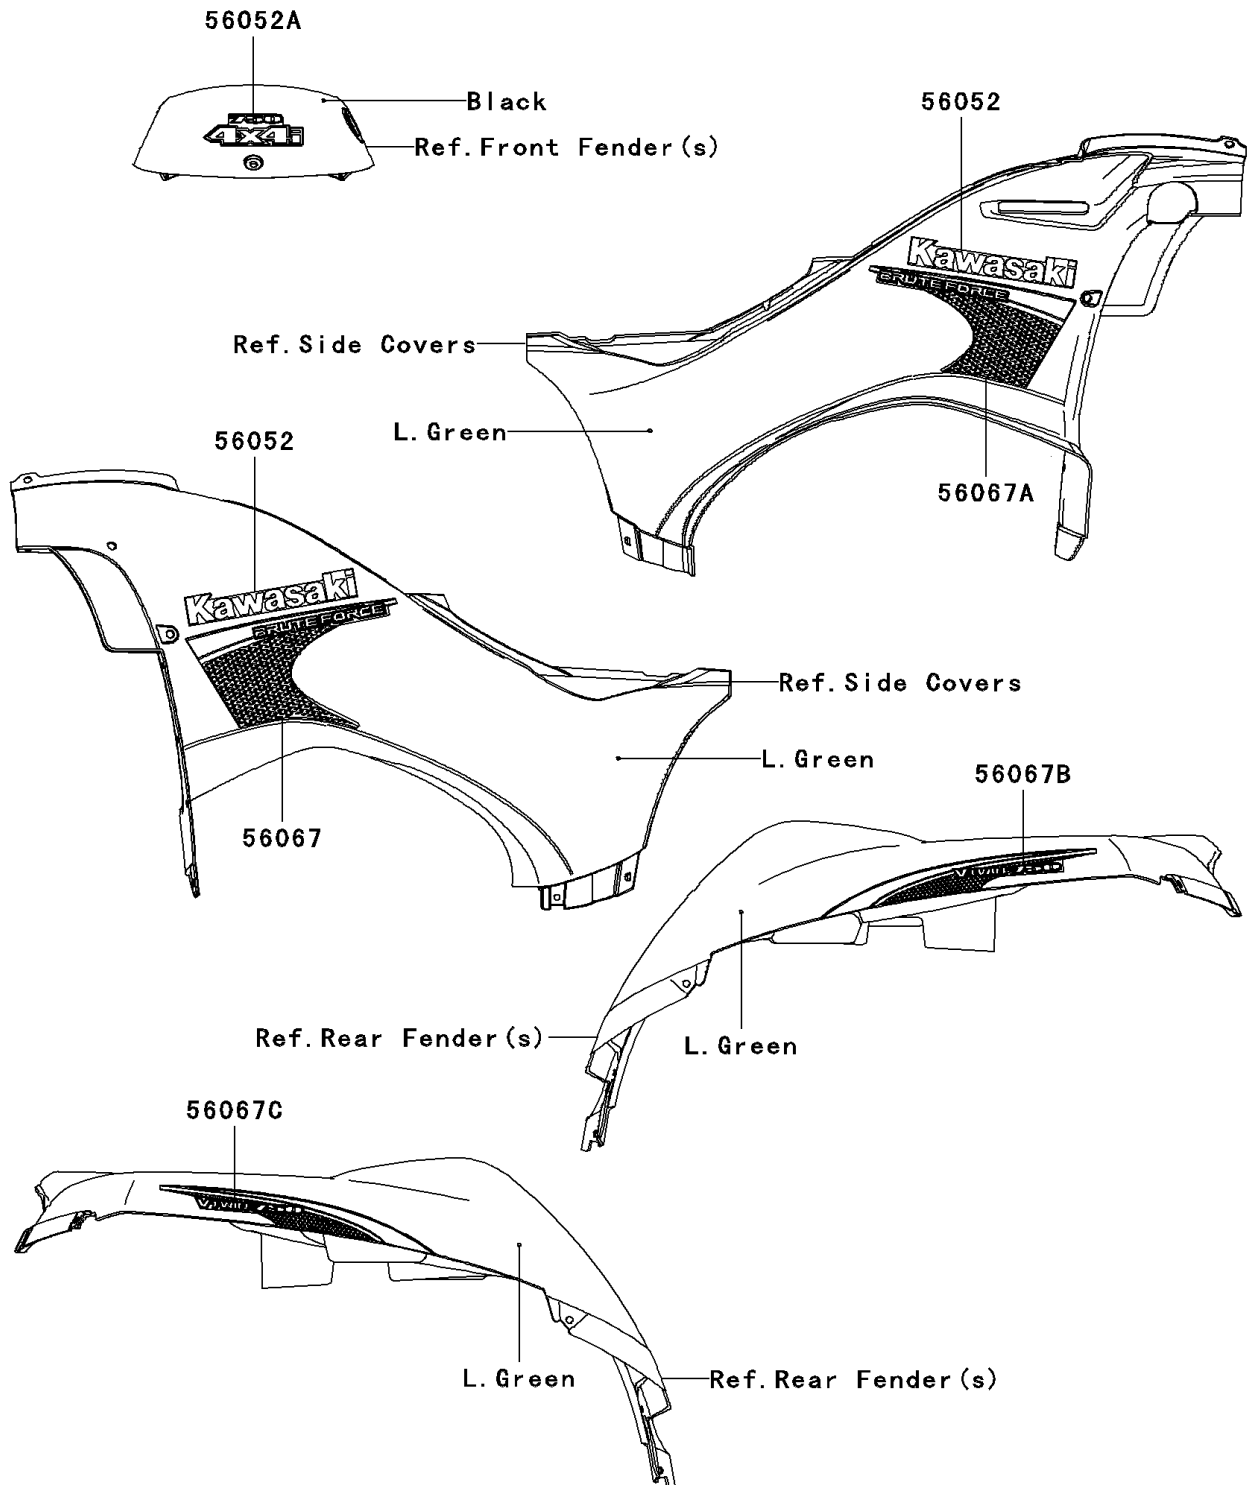

## 2007 Brute Force 750 4x4i PARTS DIAGRAM

Decals(L.Green)(A7F)

F2861C

## 2007 Brute Force 750 4x4i PARTS LIST

Decals(L.Green)(A7F)

ITEM NAME	PART NUMBER	QUANTITY
MARK,FUEL TANK COVER,KAWASAKI (Ref # 56052)	56052-0455	1
MARK, TOP COVER,750 4X4I (Ref # 56052A)	56052-0905	1
PATTERN,SIDE COVER,LH (Ref # 56067)	56067-1289	1
PATTERN,SIDE COVER,RH (Ref # 56067A)	56067-1290	1
PATTERN,RR FENDER,LH (Ref # 56067B)	56067-1291	1
PATTERN,RR FENDER,RH (Ref # 56067C)	56067-1292	1