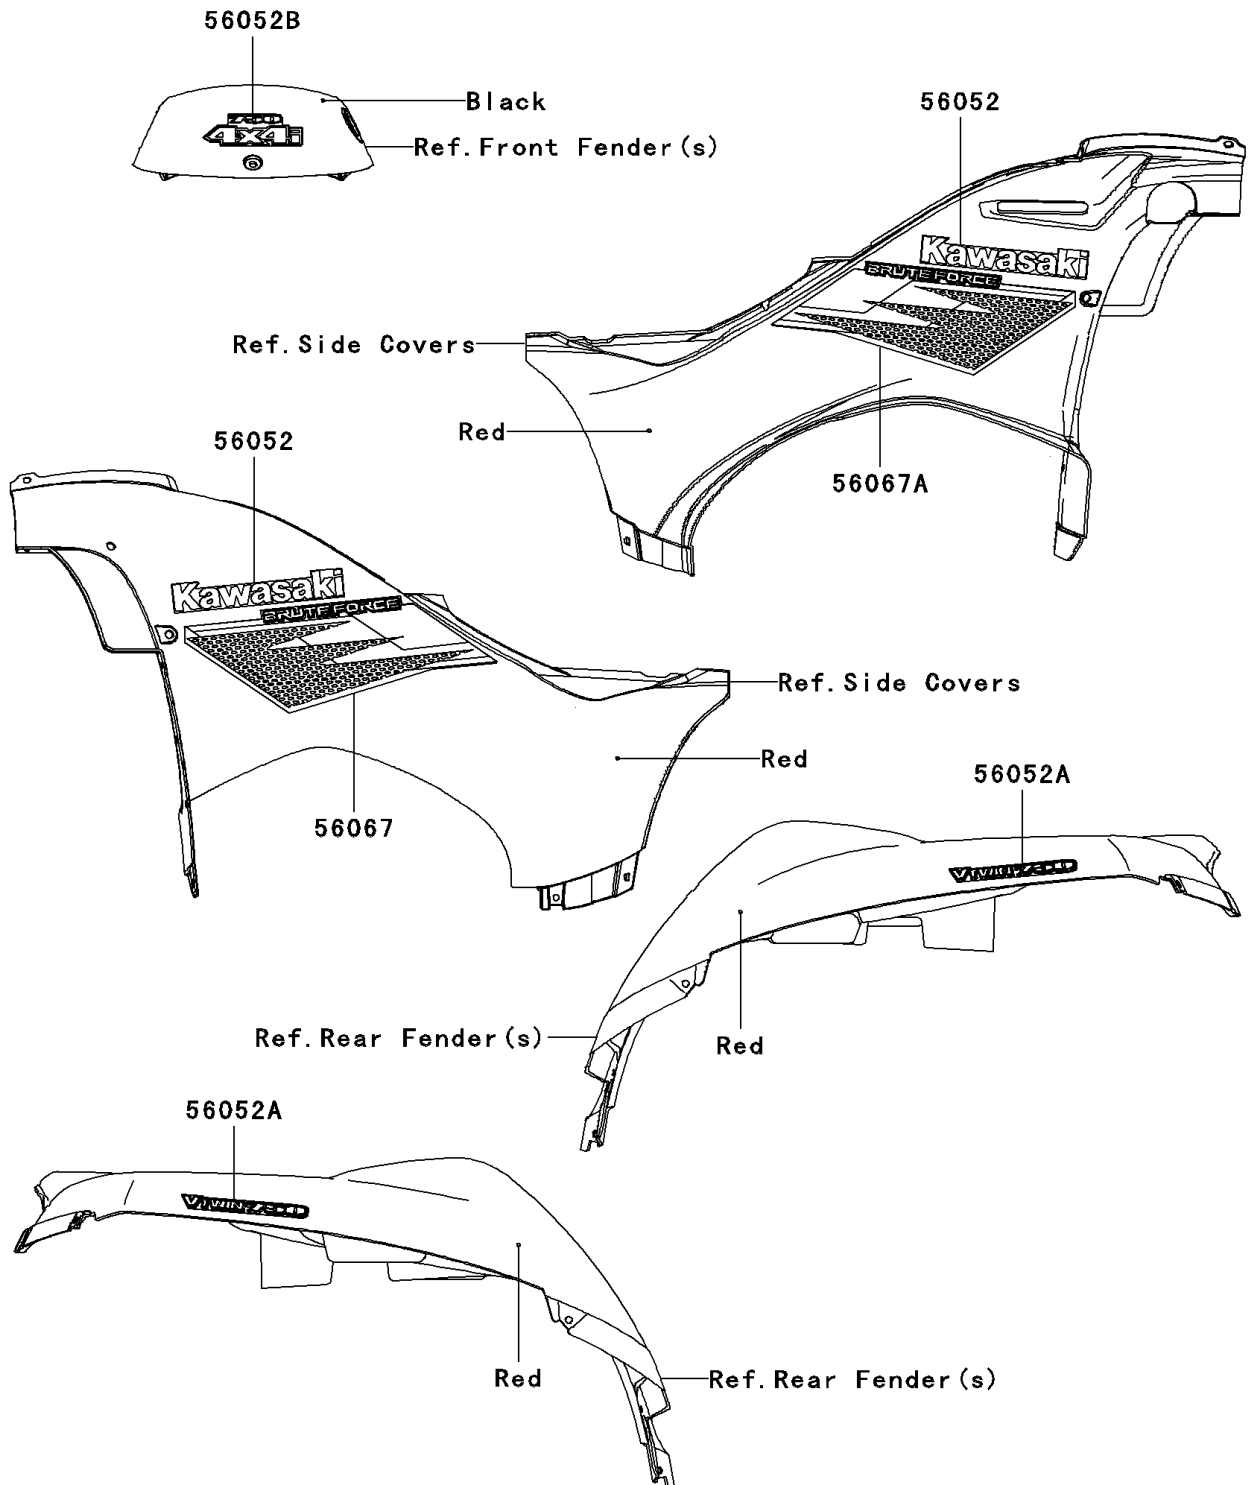

2007 Brute Force 750 4x4i PARTS DIAGRAM

Decals(Red)(A7F)

F2861B

2007 Brute Force 750 4x4i PARTS LIST

Decals(Red)(A7F)

ITEM NAME	PART NUMBER	QUANTITY
MARK,SIDE COVER,KAWASAKI (Ref # 56052)	56052-0145	1
MARK,RR FENDER,V TWIN 750 (Ref # 56052A)	56052-0878	1
MARK,TOP COVER,750 4X4I (Ref # 56052B)	56052-0905	1
PATTERN,SIDE COVER,LH (Ref # 56067)	56067-0883	1
PATTERN,SIDE COVER,RH (Ref # 56067A)	56067-0884	1