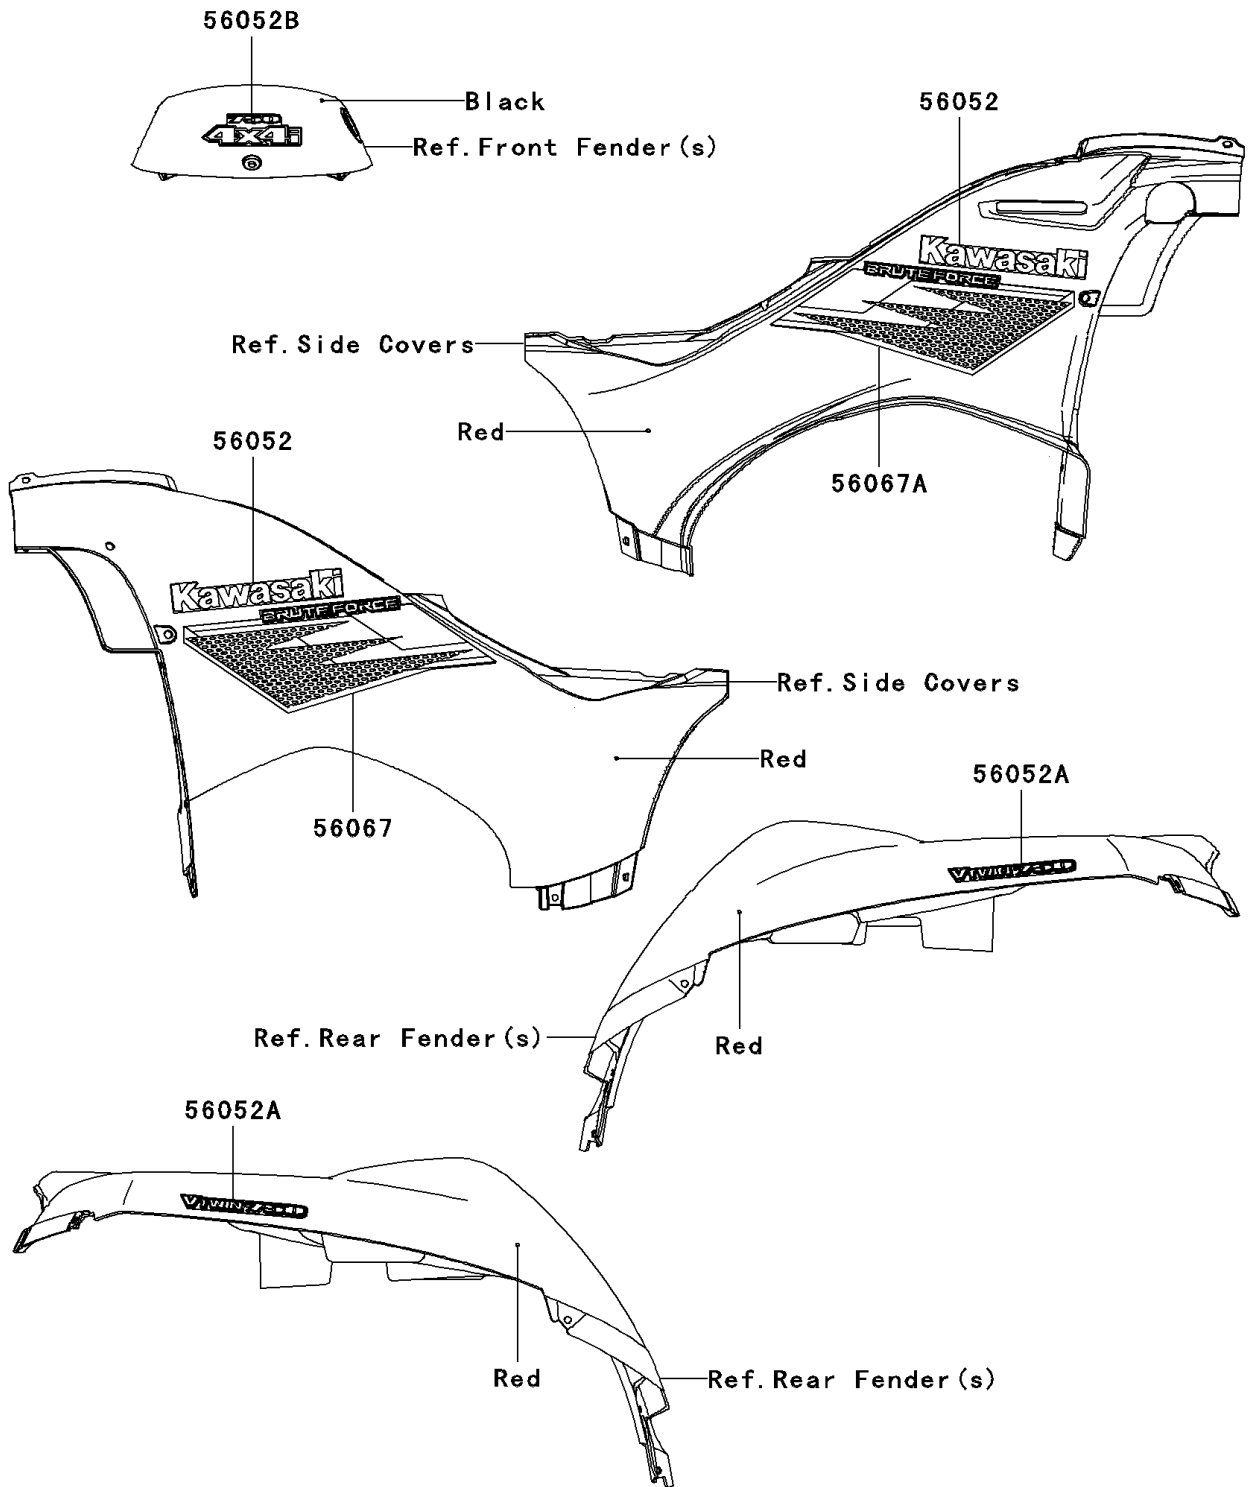

2007 Brute Force 750 4x4i PARTS DIAGRAM

Decals(Red)(A7F)

F2861B

2007 Brute Force 750 4x4i PARTS LIST

Decals(Red)(A7F)

ITEM NAME	PART NUMBER	QUANTITY
MARK,SIDE COVER,KAWASAKI (Ref # 56052)	56052-0145	2
MARK,RR FENDER,V TWIN 750 (Ref # 56052A)	56052-0878	2
MARK,TOP COVER,750 4X4I (Ref # 56052B)	56052-0905	1
PATTERN,SIDE COVER,LH (Ref # 56067)	56067-0883	1
PATTERN,SIDE COVER,RH (Ref # 56067A)	56067-0884	1