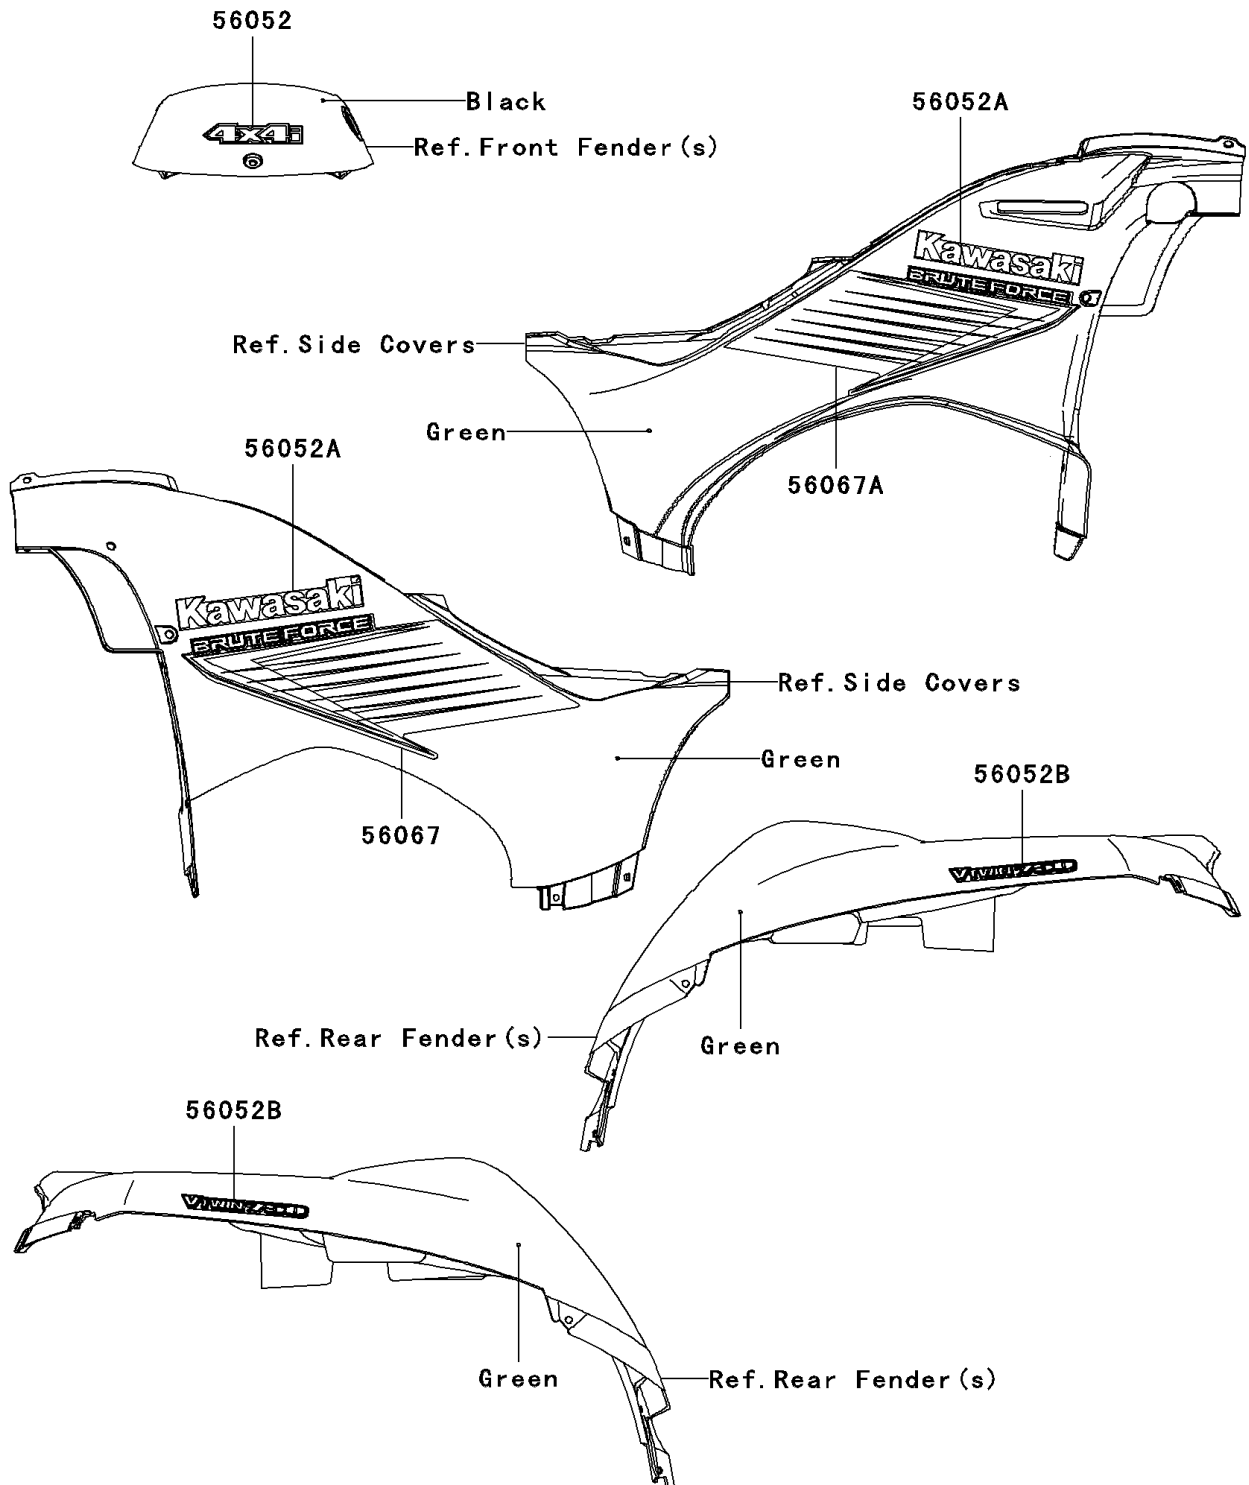

2006 Brute Force 750 4x4i PARTS DIAGRAM

Decals(Green)(AGF)

F2861A

2006 Brute Force 750 4x4i PARTS LIST

Decals(Green)(AGF)

ITEM NAME	PART NUMBER	QUANTITY
MARK, TOP COVER, 4X4I (Ref # 56052)	56052-0404	1
MARK, SIDE COVER, KAWASAKI (Ref # 56052A)	56052-0542	1
MARK, RR FENDER, V TWIN 750 (Ref # 56052B)	56052-0686	1
PATTERN, SIDE COVER, LH (Ref # 56067)	56067-0247	1
PATTERN, SIDE COVER, RH (Ref # 56067A)	56067-0248	1