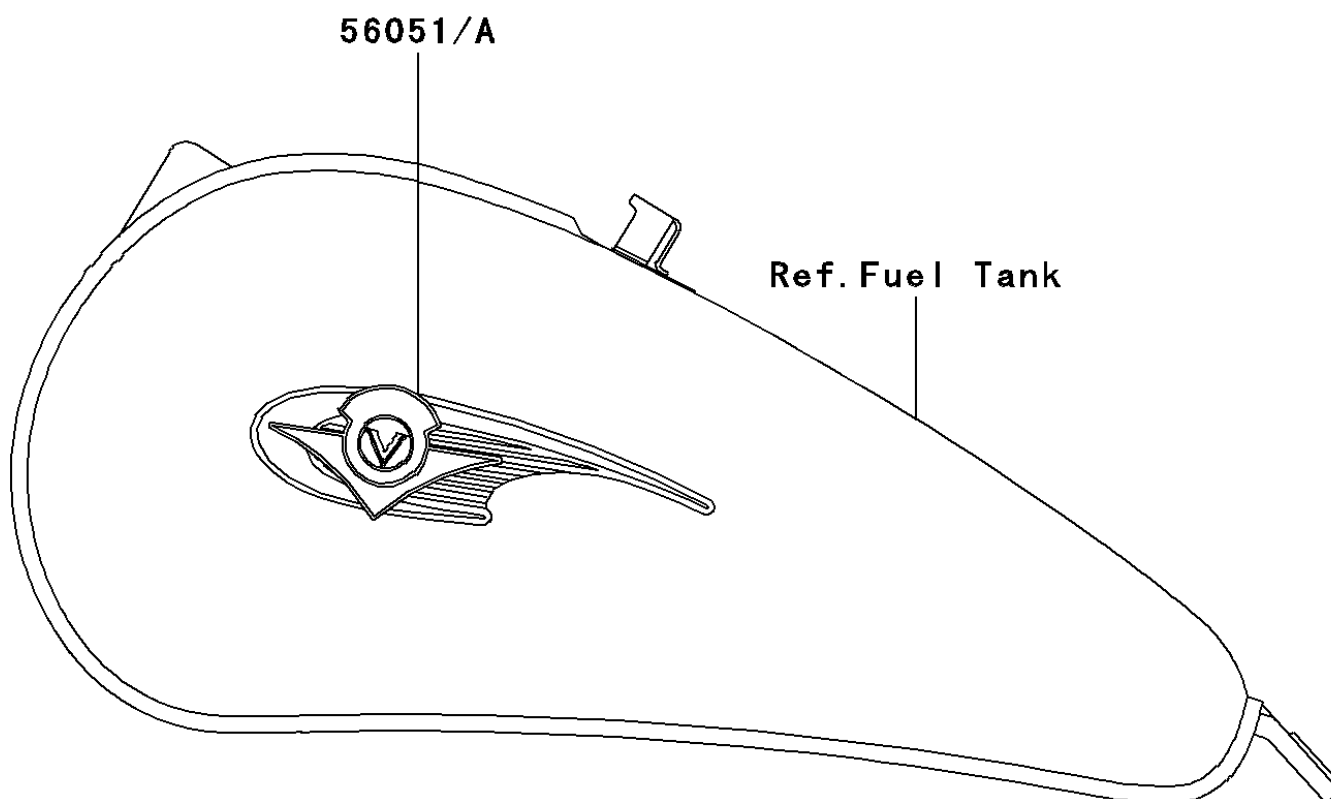

2009 Vulcan® 500 LTD PARTS DIAGRAM

Decals

F2861

2009 Vulcan® 500 LTD PARTS LIST

Decals

ITEM NAME	PART NUMBER	QUANTITY
MARK,FUEL TANK,LH (Ref # 56051)	56051-1863	1
MARK,FUEL TANK,RH (Ref # 56051A)	56051-1864	1