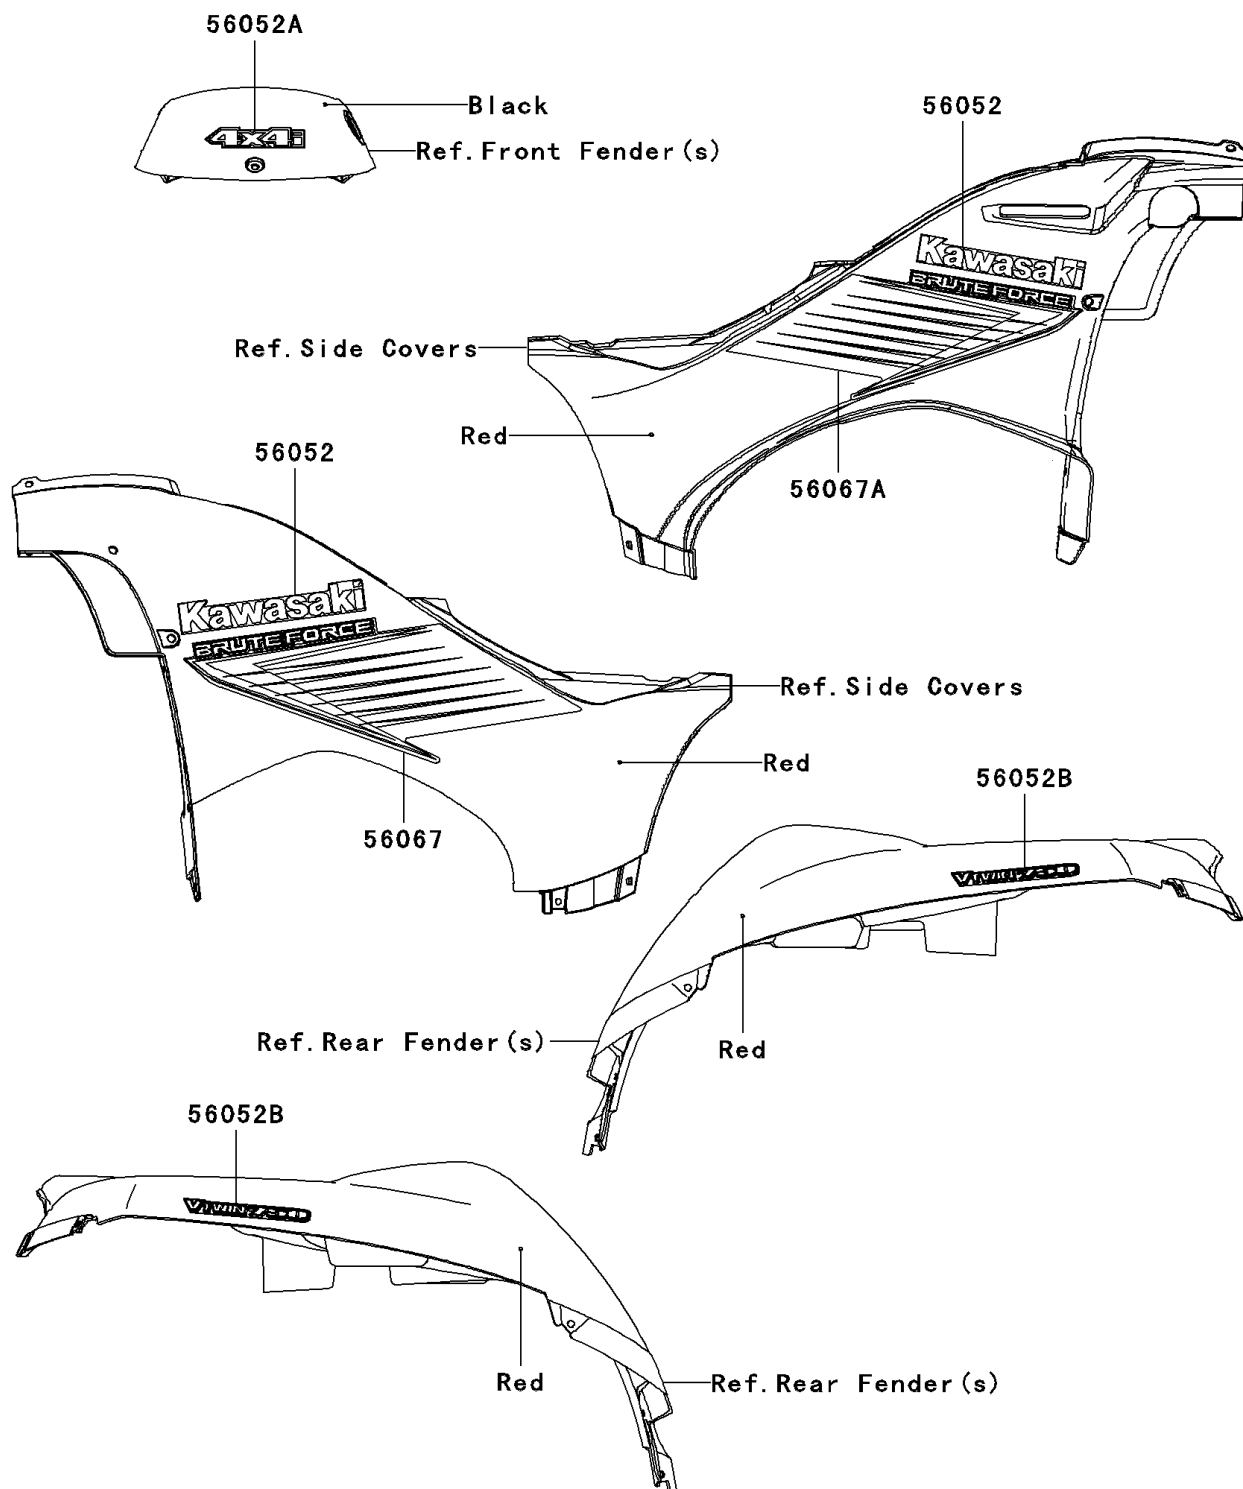

2006 Brute Force 750 4x4i PARTS DIAGRAM

Decals(Red)(AGF)

F2861

2006 Brute Force 750 4x4i PARTS LIST

Decals(Red)(AGF)

| ITEM NAME | PART NUMBER | QUANTITY |
|--|-------------|----------|
| MARK,SIDE COVER,KAWASAKI (Ref # 56052) | 56052-0145 | 1 |
| MARK, TOP COVER,4X4I (Ref # 56052A) | 56052-0404 | 1 |
| MARK,RR FENDER,V TWIN 750 (Ref # 56052B) | 56052-0687 | 1 |
| PATTERN,SIDE COVER,LH (Ref # 56067) | 56067-0249 | 1 |
| PATTERN,SIDE COVER,RH (Ref # 56067A) | 56067-0250 | 1 |