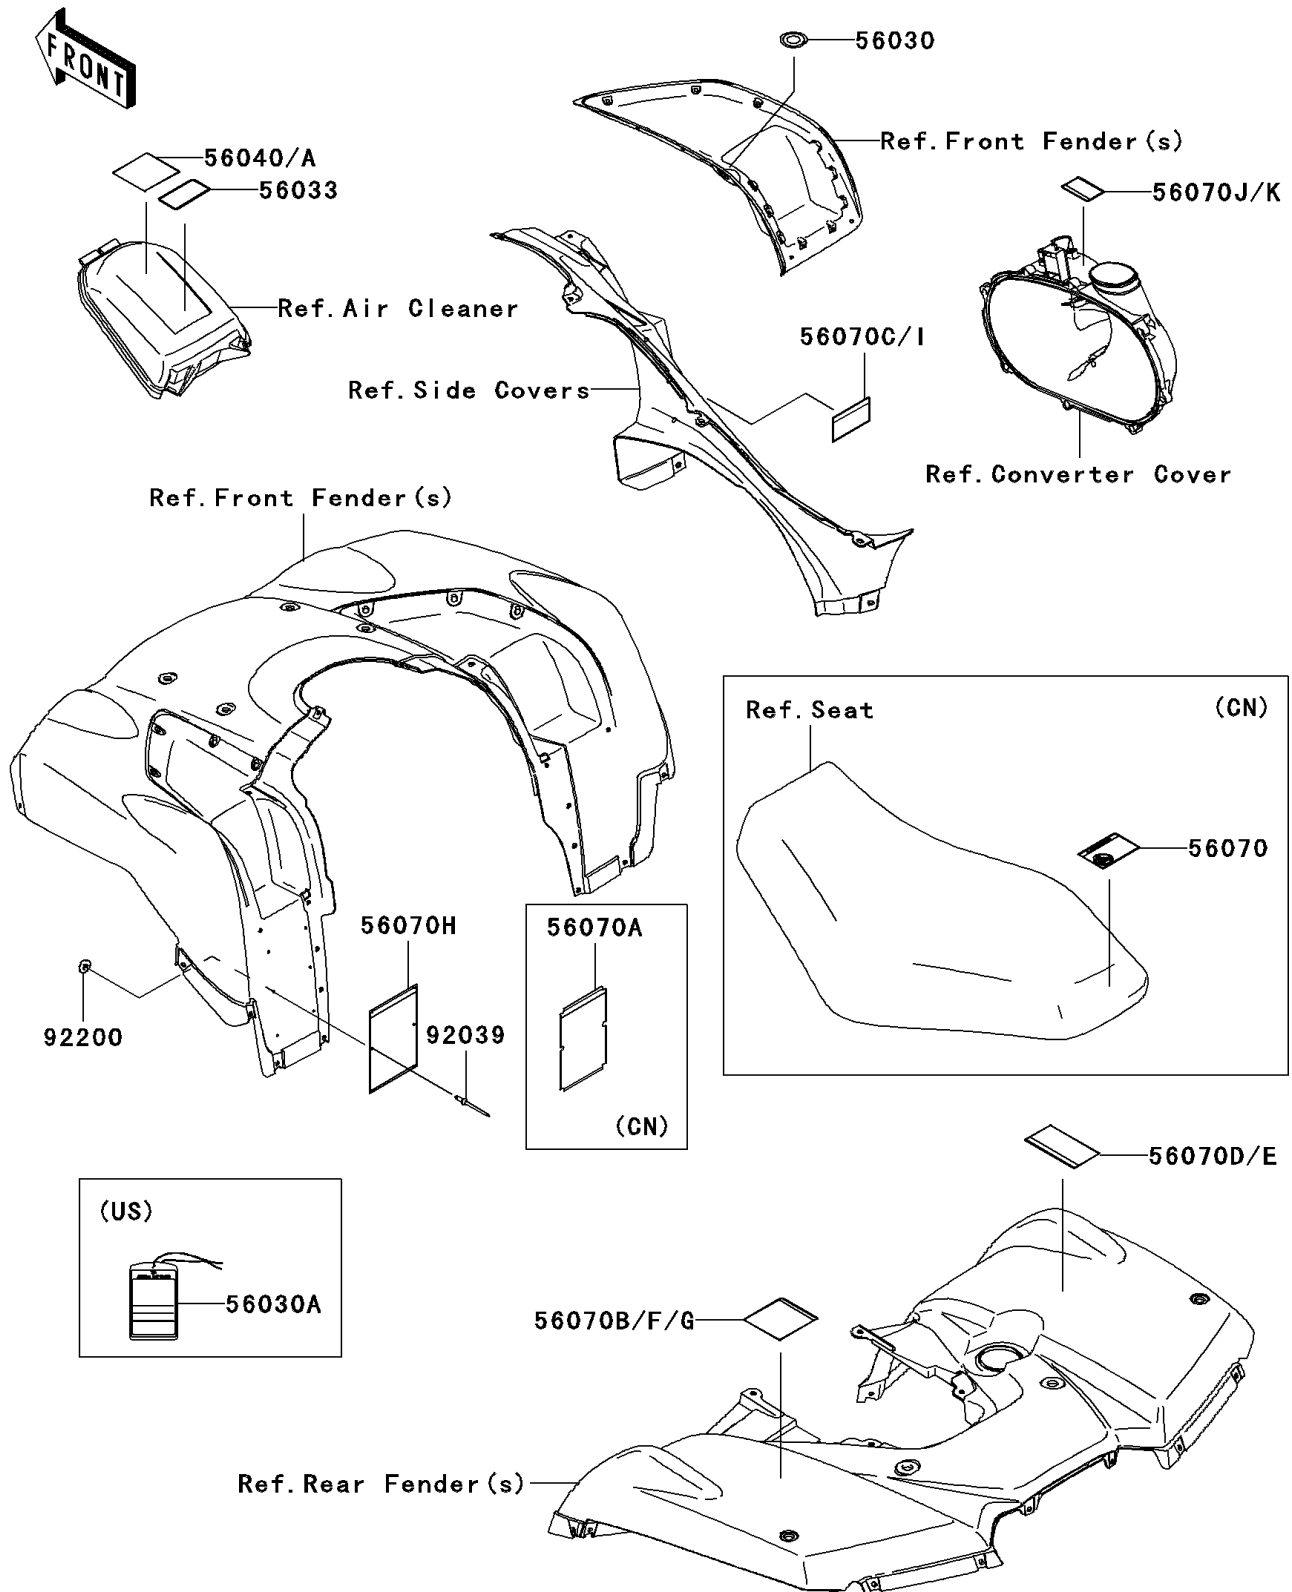

2007 Brute Force 750 4x4i PARTS DIAGRAM

Labels

F2860

2007 Brute Force 750 4x4i PARTS LIST

Labels

ITEM NAME	PART NUMBER	QUANTITY
LABEL,IGNITION SWITCH (Ref # 56030)	56030-0018	1
LABEL-MANUAL,AIR CLEANER (Ref # 56033)	56033-0064	1
LABEL-WARNING,UNDER 16 (Ref # 56040)	56040-1276	1
LABEL-WARNING,DRIVE BELT (Ref # 56070D)	56070-0038	1
LABEL-WARNING,TIRE&MAX LOAD (Ref # 56070F)	56070-0045	1
LABEL-WARNING,SERIOUS INJURY (Ref # 56070H)	56070-1151	1
LABEL-WARNING,SHIFT LEVER (Ref # 56070I)	56070-1170	1
LABEL-WARNING,CVT COVER (Ref # 56070J)	56070-1269	1
RIVET,3.2X8 (Ref # 92039)	92039-3763	1
WASHER,3.5X8X1 (Ref # 92200)	92200-1251	1
LABEL,HANGTAG (Ref # 56030A)	56030-0047	1
LABEL-WARNING,AGE (Ref # 56040A)	56040-1325	1
LABEL-WARNING,NO PASSENGER (Ref # 56070)	56070-0018	1
LABEL-WARNING,GENERAL (Ref # 56070A)	56070-0019	1
LABEL-WARNING,SHIFT LEVER(FREN (Ref # 56070C)	56070-0037	1
LABEL-WARNING,DRIVE BELT(FRENC (Ref # 56070E)	56070-0039	1
LABEL-WARNING,TIRE&MAX LOAD (Ref # 56070G)	56070-0071	1
LABEL-WARNING,CVT COVER(FRENCH (Ref # 56070K)	56070-1271	1