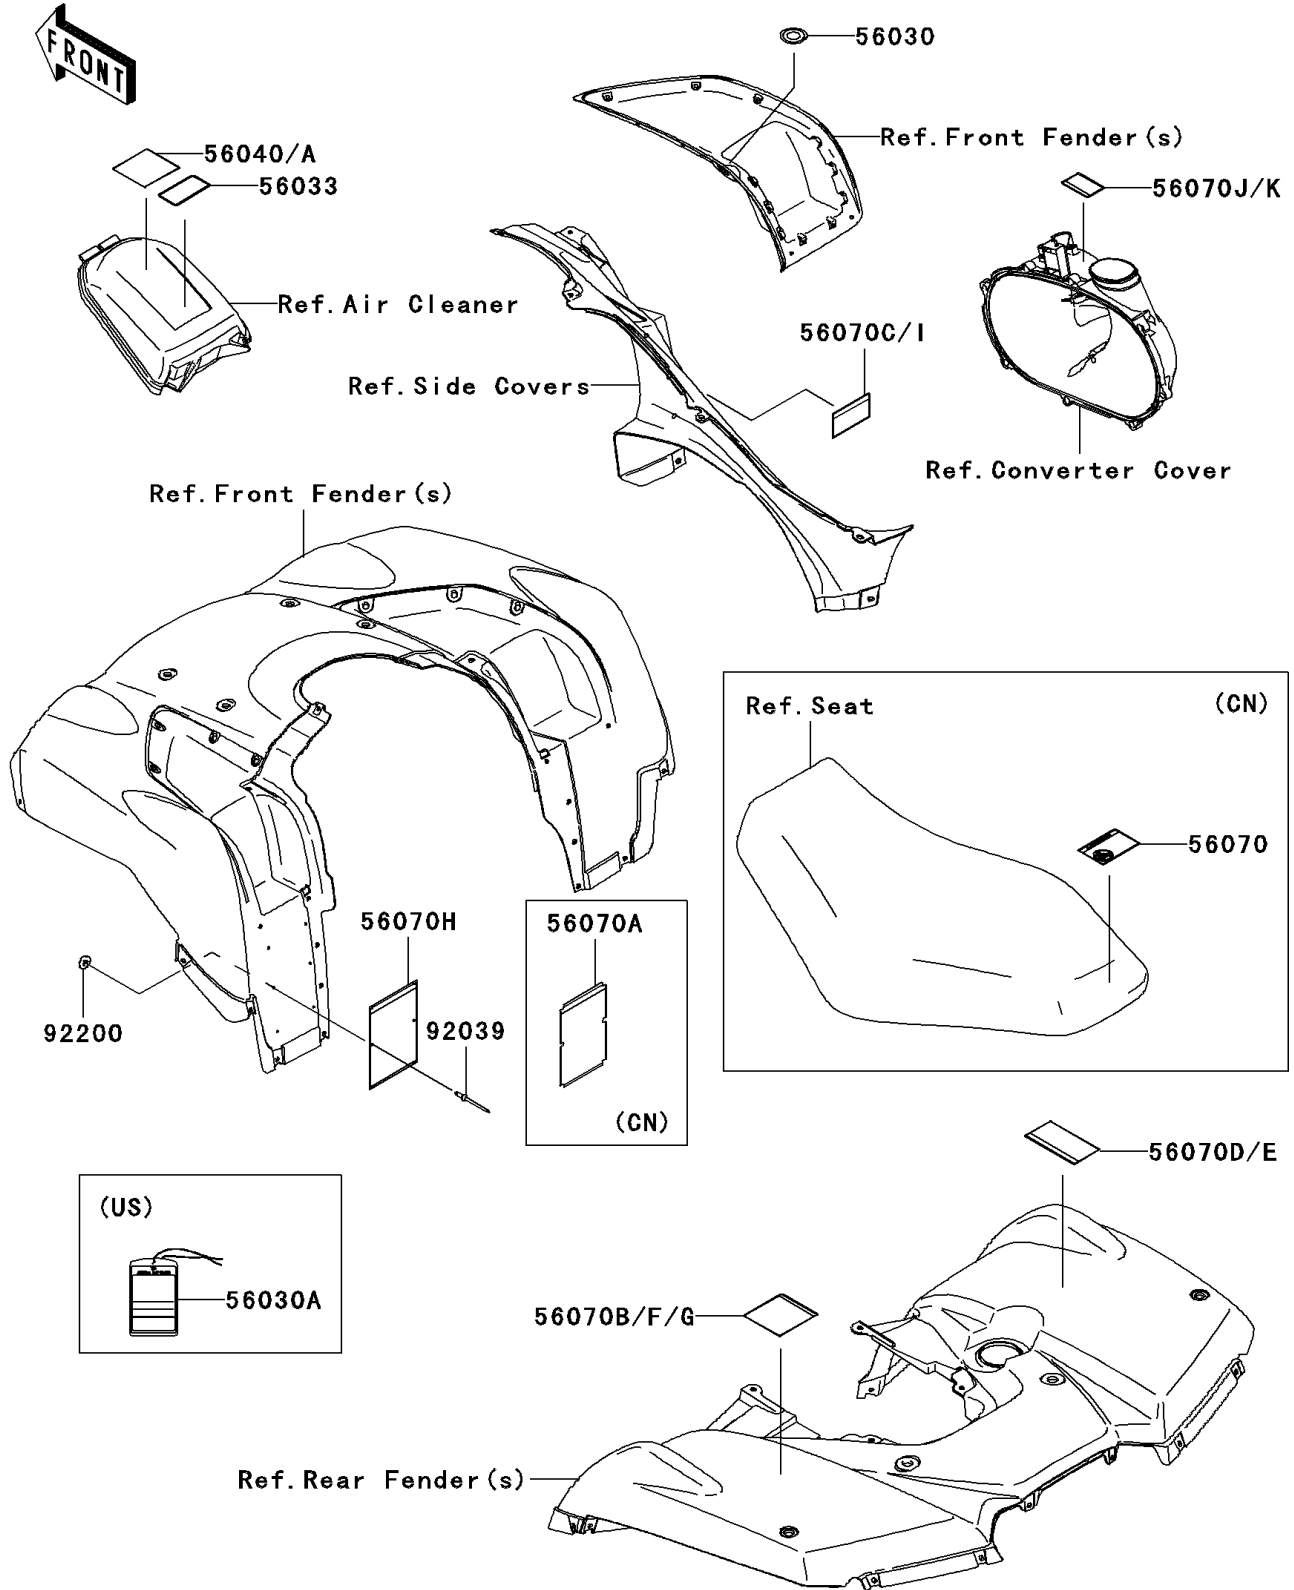

2007 Brute Force 750 4x4i PARTS DIAGRAM

Labels

F2860

2007 Brute Force 750 4x4i PARTS LIST

Labels

ITEM NAME	PART NUMBER	QUANTITY
LABEL,IGNITION SWITCH (Ref # 56030)	56030-0018	1
LABEL-MANUAL,AIR CLEANER (Ref # 56033)	56033-0064	1
LABEL-WARNING,UNDER 16 (Ref # 56040)	56040-1276	1
LABEL-WARNING,DRIVE BELT (Ref # 56070D)	56070-0038	1
LABEL-WARNING,TIRE&MAX LOAD (Ref # 56070F)	56070-0045	1
LABEL-WARNING,SERIOUS INJURY (Ref # 56070H)	56070-1151	1
LABEL-WARNING,SHIFT LEVER (Ref # 56070I)	56070-1170	1
LABEL-WARNING,CVT COVER (Ref # 56070J)	56070-1269	1
RIVET,3.2X8 (Ref # 92039)	92039-3763	6
WASHER,3.5X8X1 (Ref # 92200)	92200-1251	6
LABEL,HANGTAG (Ref # 56030A)	56030-0047	1
LABEL-WARNING,AGE (Ref # 56040A)	56040-1325	1
LABEL-WARNING,NO PASSENGER (Ref # 56070)	56070-0018	1
LABEL-WARNING,GENERAL (Ref # 56070A)	56070-0019	1
LABEL-WARNING,SHIFT LEVER(FREN (Ref # 56070C)	56070-0037	1
LABEL-WARNING,DRIVE BELT(FRENC (Ref # 56070E)	56070-0039	1
LABEL-WARNING,TIRE&MAX LOAD (Ref # 56070G)	56070-0071	1
LABEL-WARNING,CVT COVER(FRENCH (Ref # 56070K)	56070-1271	1