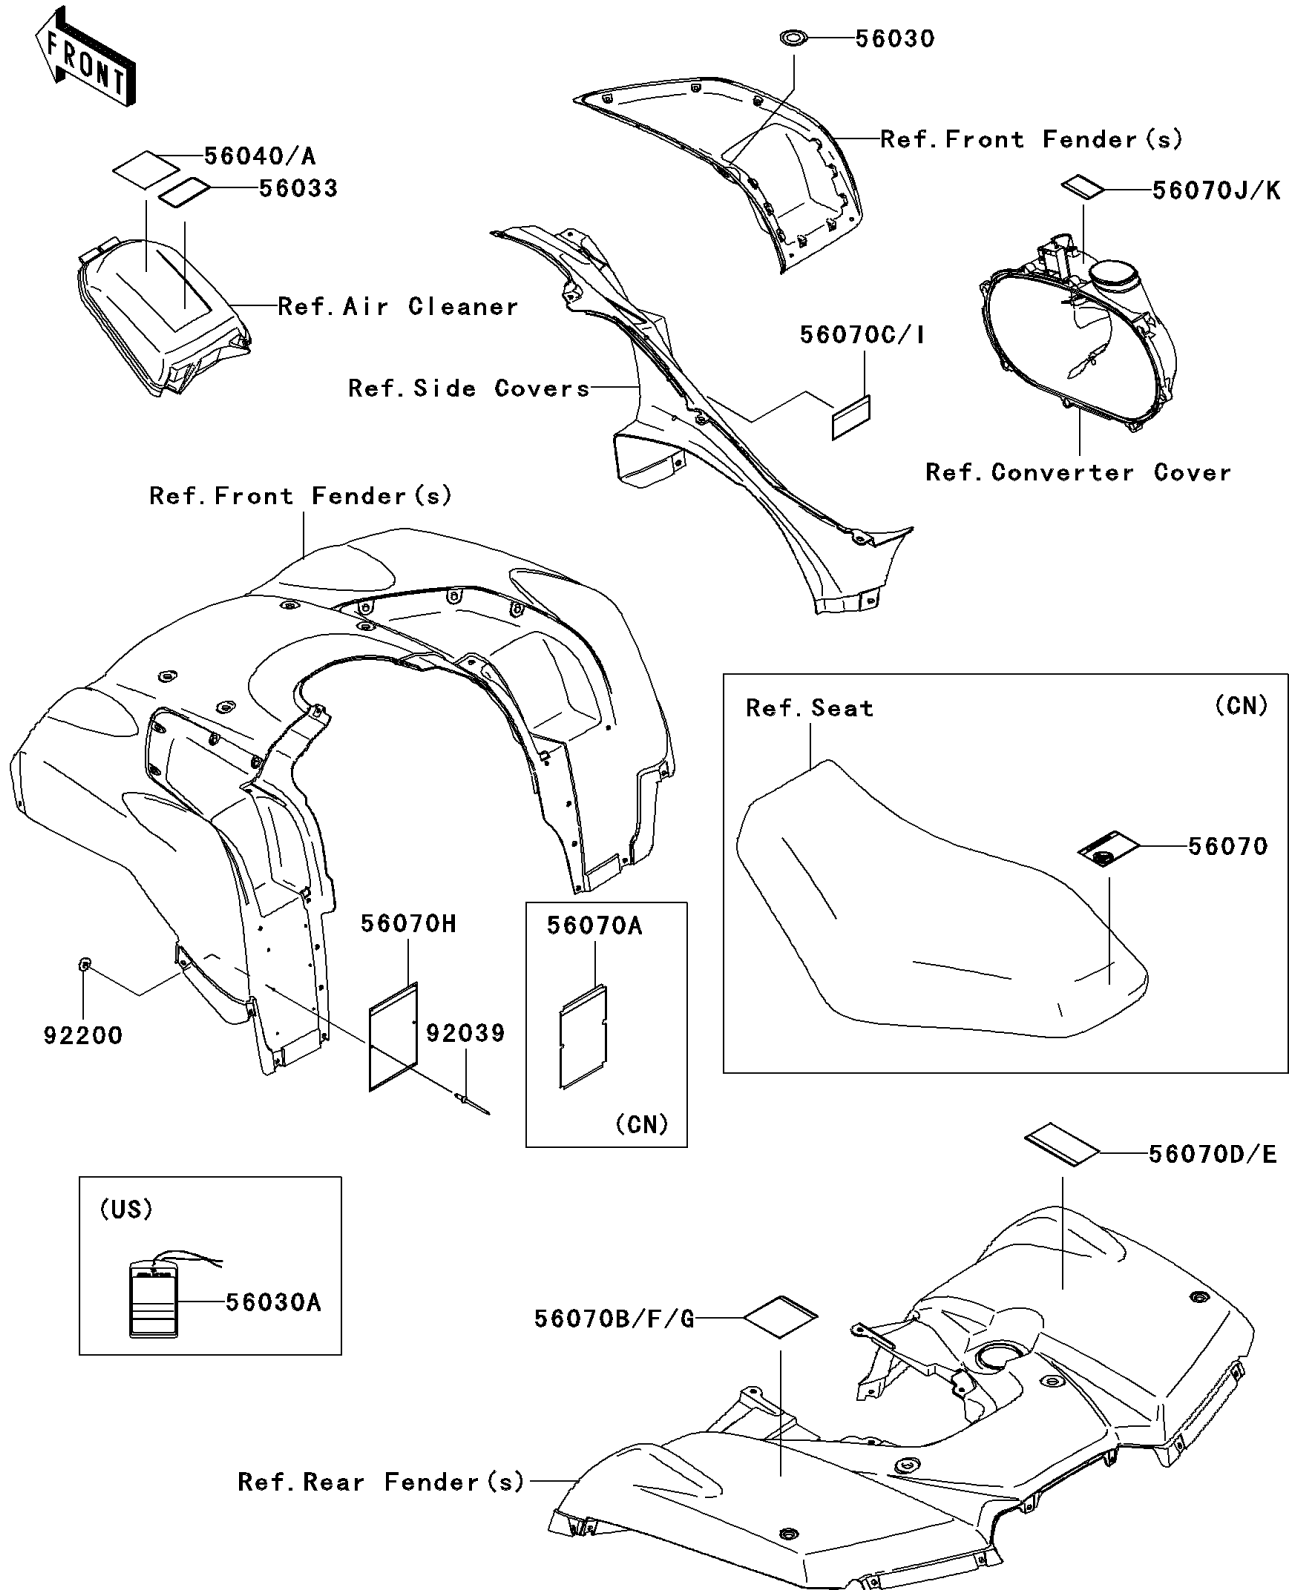

2006 Brute Force 750 4x4i PARTS DIAGRAM

Labels

F2860

2006 Brute Force 750 4x4i PARTS LIST

Labels

ITEM NAME	PART NUMBER	QUANTITY
LABEL,IGNITION SWITCH (Ref # 56030)	56030-0018	1
LABEL-MANUAL,AIR CLEANER (Ref # 56033)	56033-0064	1
LABEL-WARNING,UNDER 16 (Ref # 56040)	56040-1276	1
LABEL-WARNING,DRIVE BELT (Ref # 56070D)	56070-0038	1
LABEL-WARNING,TIRE&MAX LOAD (Ref # 56070F)	56070-0045	1
LABEL-WARNING,SERIOUS INJURY (Ref # 56070H)	56070-1151	1
LABEL-WARNING,SHIFT LEVER (Ref # 56070I)	56070-1170	1
LABEL-WARNING,CVT COVER (Ref # 56070J)	56070-1269	1
RIVET,3.2X8 (Ref # 92039)	92039-3763	1
WASHER,3.5X8X1 (Ref # 92200)	92200-1251	1
LABEL,HANGTAG (Ref # 56030A)	56030-0047	1
LABEL-WARNING,AGE (Ref # 56040A)	56040-1325	1
LABEL-WARNING,NO PASSENGER (Ref # 56070)	56070-0018	1
LABEL-WARNING,GENERAL (Ref # 56070A)	56070-0019	1
LABEL-WARNING,TIRE&MAX LOAD (Ref # 56070B)	56070-0025	1
LABEL-WARNING,SHIFT LEVER(FREN (Ref # 56070C)	56070-0037	1
LABEL-WARNING,DRIVE BELT(FRENC (Ref # 56070E)	56070-0039	1
LABEL-WARNING,CVT COVER(FRENCH (Ref # 56070K)	56070-1271	1