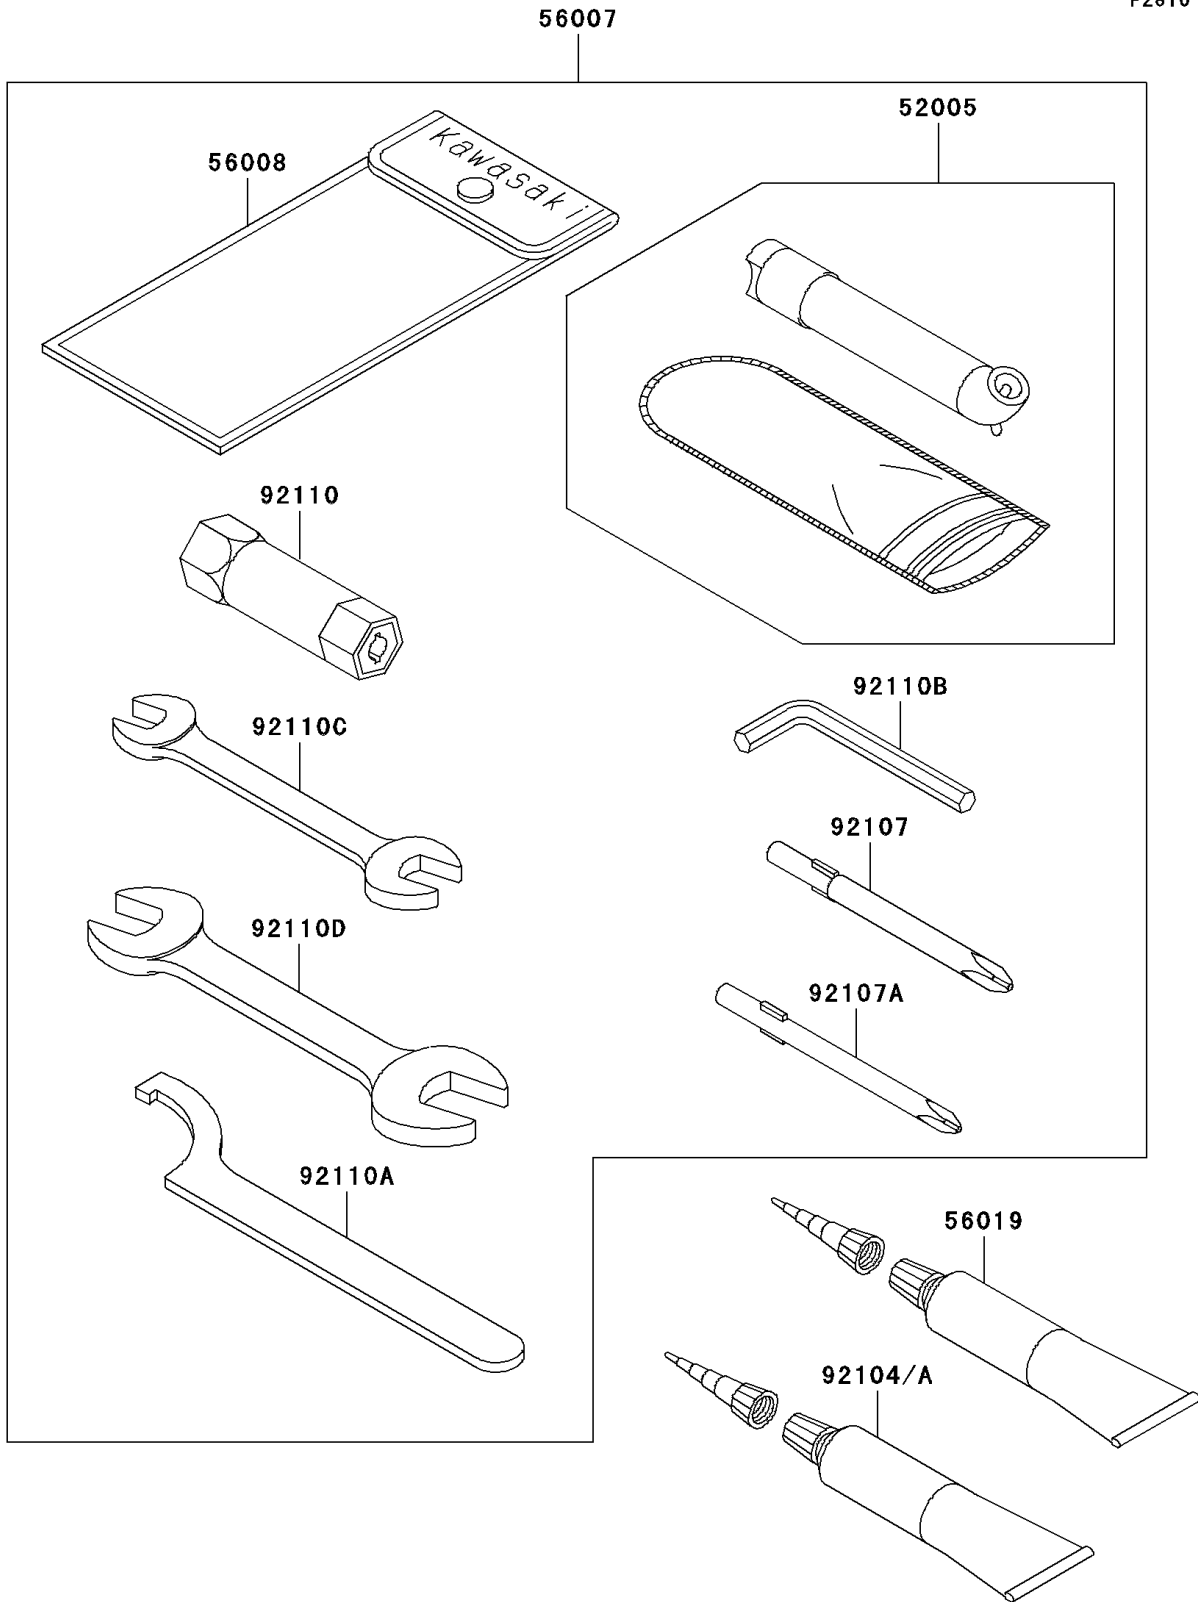

2007 Brute Force 750 4x4i PARTS DIAGRAM

Owner's Tools

F2810

2007 Brute Force 750 4x4i PARTS LIST

Owner's Tools

ITEM NAME	PART NUMBER	QUANTITY
GAUGE,AIR (Ref # 52005)	52005-1082	1
TOOL-KIT (Ref # 56007)	56007-0014	1
BAG,TOOL (Ref # 56008)	56008-1007	1
THREE BOND TB1211,HT/RS,WHITE (Ref # 56019)	56019-120	1
GASKET-LIQUID,TB1211F (Ref # 92104)	92104-0004	1
GASKET-LIQUID,TB1216,GRAY (Ref # 92104A)	92104-1063	1
TOOL-DRIVER,#3PHILLIPS (Ref # 92107)	92107-005	1
TOOL-DRIVER,#2PHILLIPS (Ref # 92107A)	92107-1053	1
TOOL-WRENCH,BOX,16MM (Ref # 92110)	92110-1116	1
TOOL-WRENCH,HOOK (Ref # 92110A)	92110-1129	1
TOOL-WRENCH,ALLEN,3MM (Ref # 92110B)	92110-1140	1
TOOL-WRENCH,OPEN END,10X12 (Ref # 92110C)	92110-1152	1
TOOL-WRENCH,OPEN END,14X17 (Ref # 92110D)	92110-1153	1