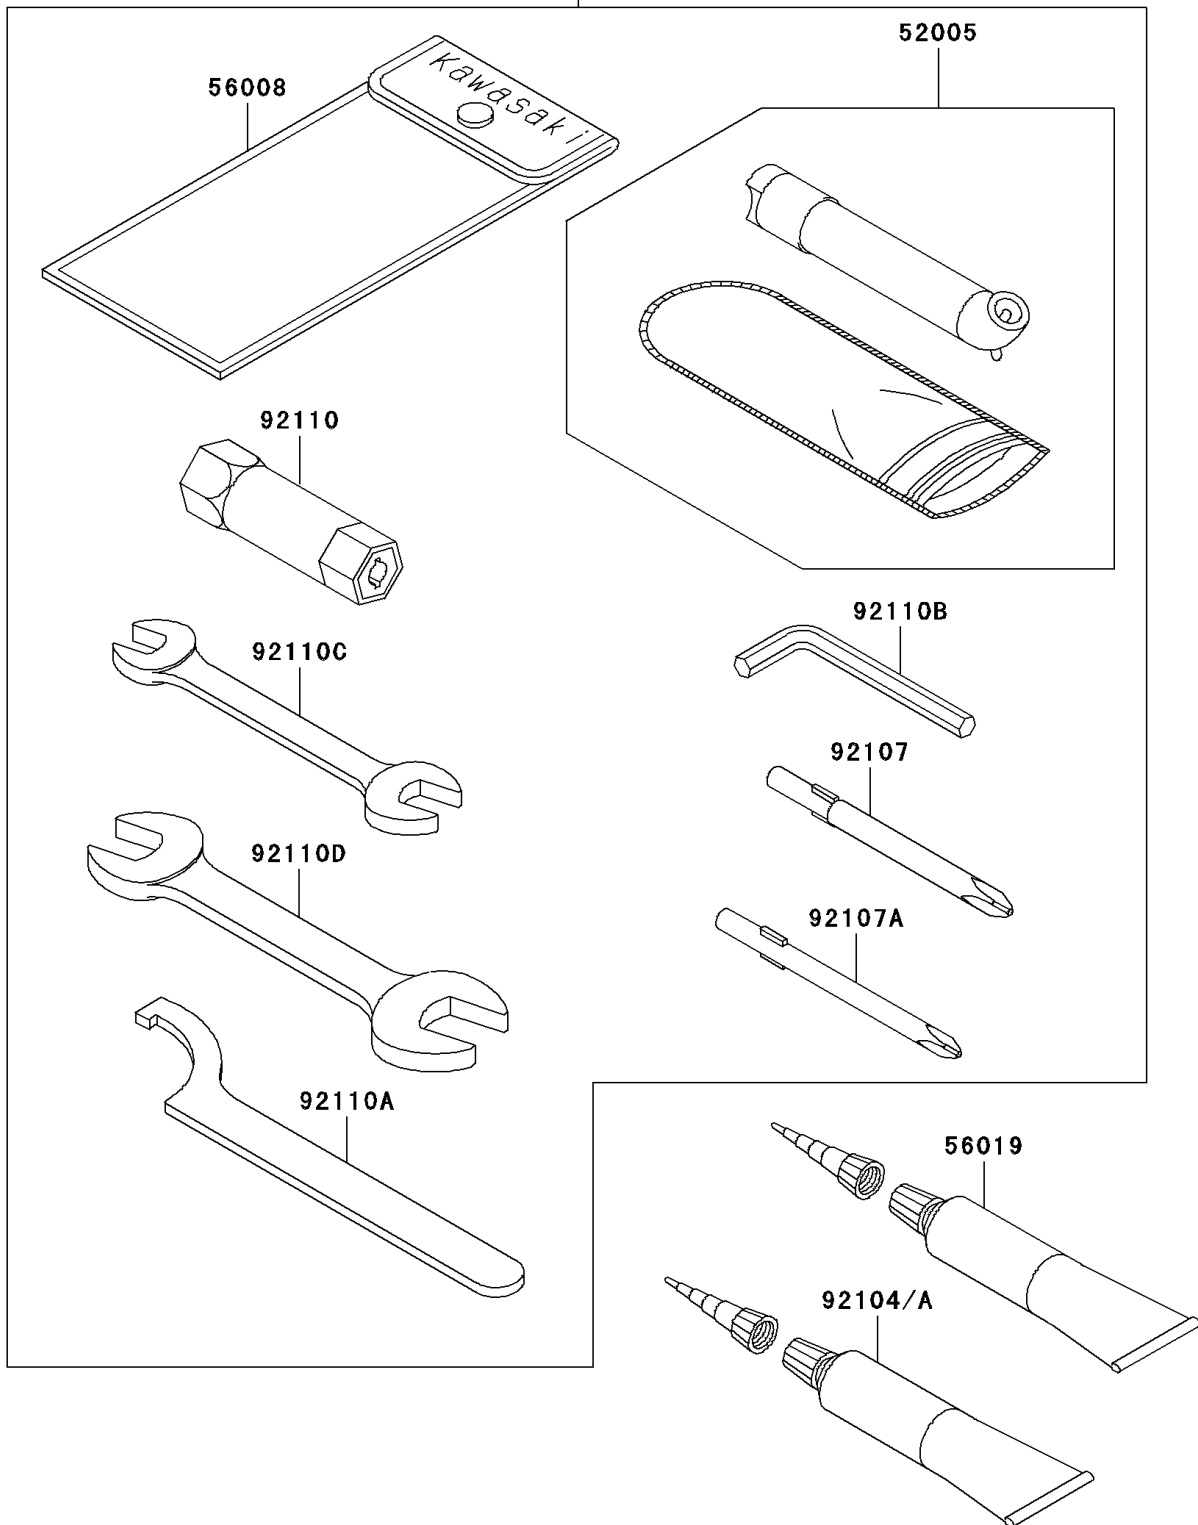

2007 Brute Force 750 4x4i PARTS DIAGRAM

Owner's Tools

56007

F2810

2007 Brute Force 750 4x4i PARTS LIST

Owner's Tools

ITEM NAME	PART NUMBER	QUANTITY
GAUGE,AIR (Ref # 52005)	52005-1082	1
TOOL-KIT (Ref # 56007)	56007-0014	1
BAG,TOOL (Ref # 56008)	56008-1007	1
THREE BOND TB1211,HT/RS,WHITE (Ref # 56019)	56019-120	1
GASKET-LIQUID,TB1211F (Ref # 92104)	92104-0004	1
GASKET-LIQUID,TB1216,GRAY (Ref # 92104A)	92104-1063	1
TOOL-DRIVER,#3PHILLIPS (Ref # 92107)	92107-005	1
TOOL-DRIVER,#2PHILLIPS (Ref # 92107A)	92107-1053	1
TOOL-WRENCH,BOX,16MM (Ref # 92110)	92110-1116	1
TOOL-WRENCH,HOOK (Ref # 92110A)	92110-1129	1
TOOL-WRENCH,ALLEN,3MM (Ref # 92110B)	92110-1140	1
TOOL-WRENCH,OPEN END,10X12 (Ref # 92110C)	92110-1152	1
TOOL-WRENCH,OPEN END,14X17 (Ref # 92110D)	92110-1153	1