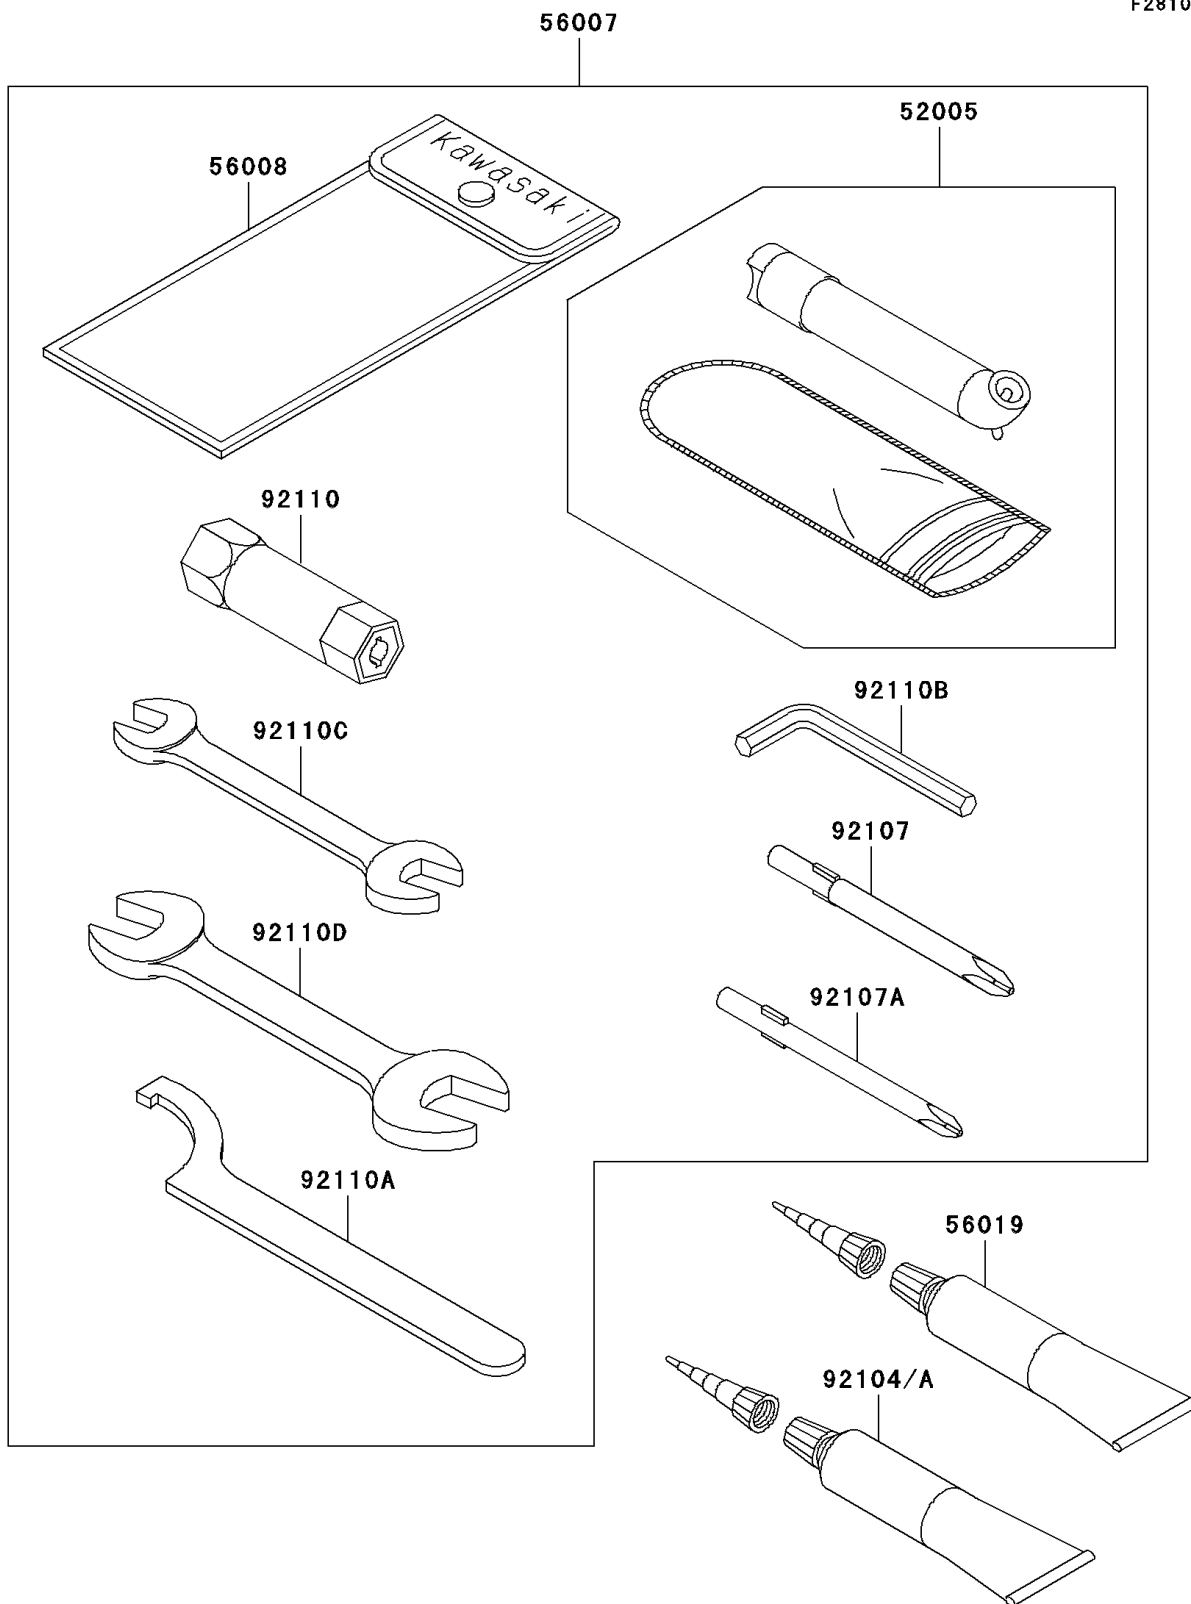

2006 Brute Force 750 4x4i PARTS DIAGRAM

Owner's Tools

F2810

2006 Brute Force 750 4x4i PARTS LIST

Owner's Tools

ITEM NAME	PART NUMBER	QUANTITY
GAUGE,AIR (Ref # 52005)	52005-1082	1
TOOL-KIT (Ref # 56007)	56007-0014	1
BAG,TOOL (Ref # 56008)	56008-1007	1
THREE BOND TB1211,HT/RS,WHITE (Ref # 56019)	56019-120	1
GASKET-LIQUID,TB1211F (Ref # 92104)	92104-0004	1
GASKET-LIQUID,TB1216,GRAY (Ref # 92104A)	92104-1063	1
TOOL-DRIVER,#3PHILLIPS (Ref # 92107)	92107-005	1
TOOL-DRIVER,#2PHILLIPS (Ref # 92107A)	92107-1053	1
TOOL-WRENCH,BOX,16MM (Ref # 92110)	92110-1116	1
TOOL-WRENCH,HOOK (Ref # 92110A)	92110-1129	1
TOOL-WRENCH,ALLEN,3MM (Ref # 92110B)	92110-1140	1
TOOL-WRENCH,OPEN END,10X12 (Ref # 92110C)	92110-1152	1
TOOL-WRENCH,OPEN END,14X17 (Ref # 92110D)	92110-1153	1