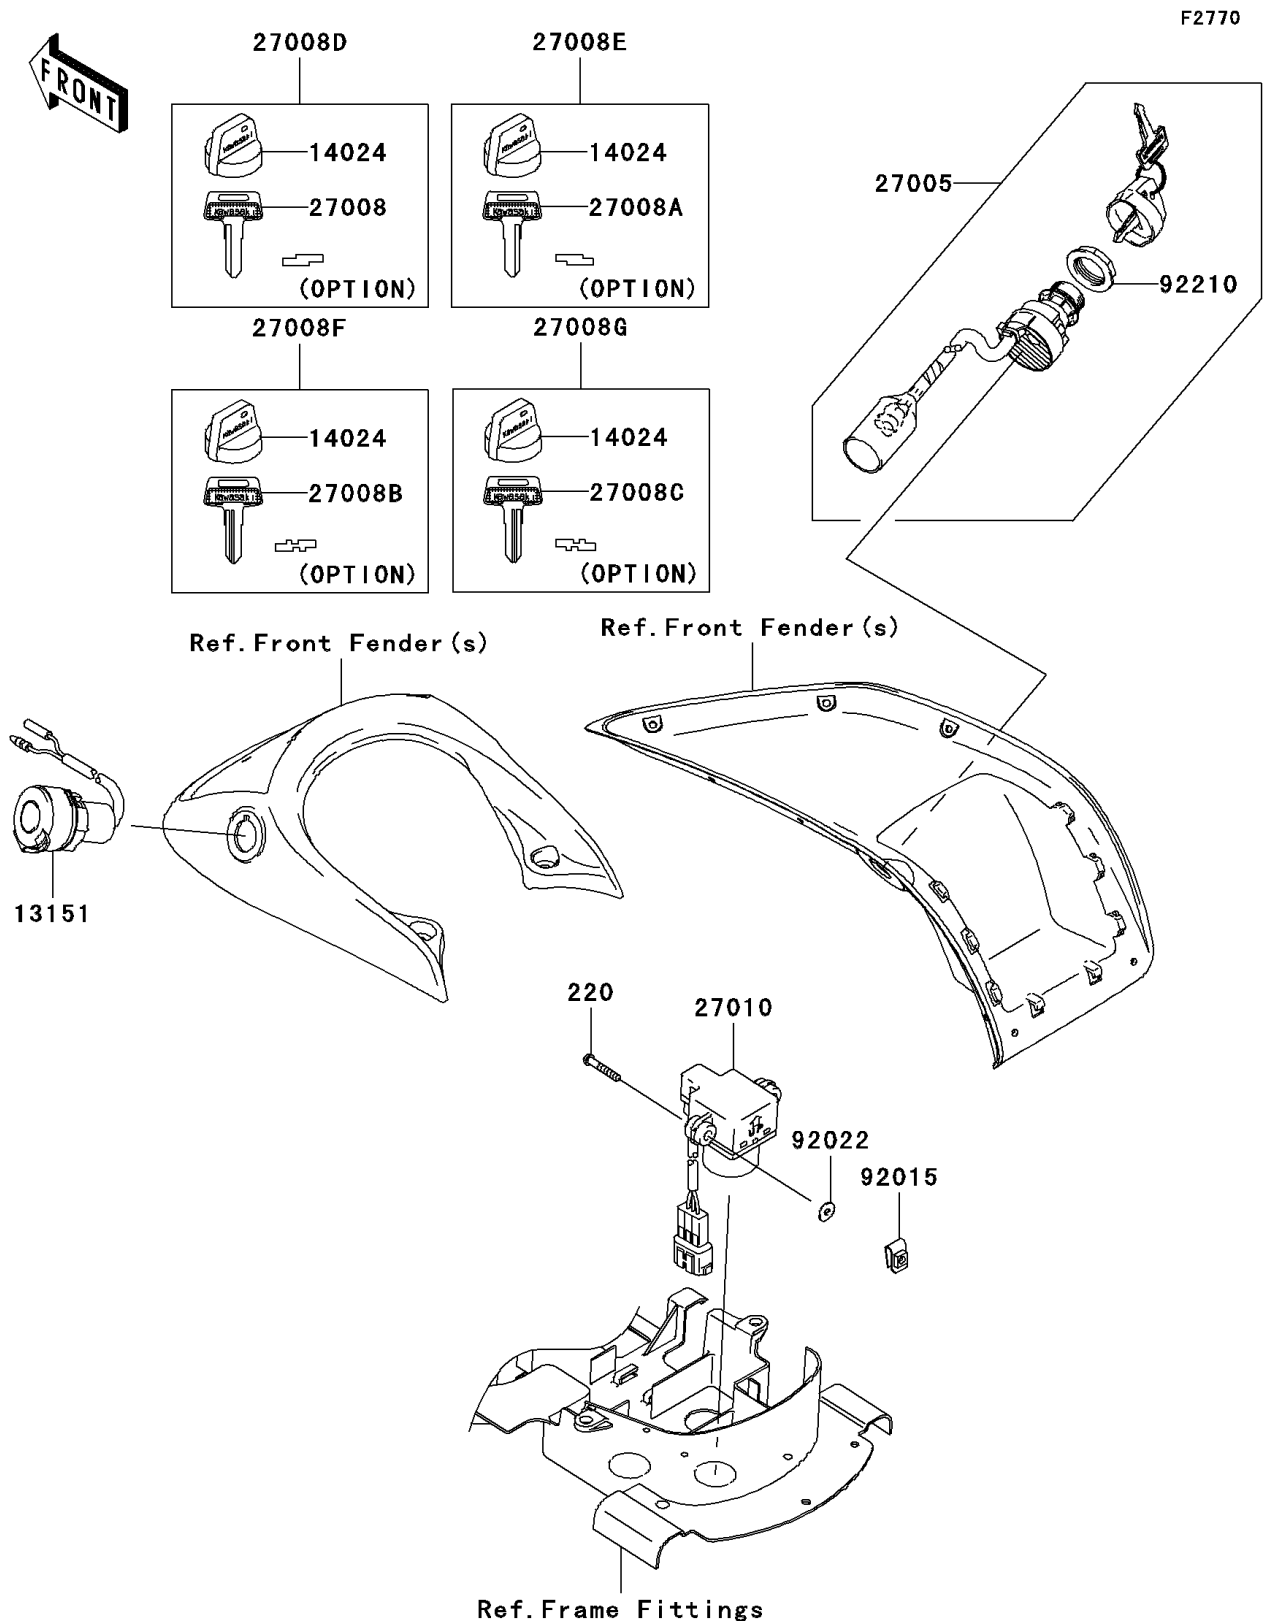

2007 Brute Force 750 4x4i PARTS DIAGRAM

Ignition Switch

2007 Brute Force 750 4x4i PARTS LIST

Ignition Switch

ITEM NAME	PART NUMBER	QUANTITY
SCREW-PAN-CROS,4X25 (Ref # 220)	220B0425	1
SWITCH-COMP,D.C.TERMINAL (Ref # 13151)	13151-0003	1
COVER,KEY (Ref # 14024)	14024-1551	1
SWITCH-ASSY-IGNITION (Ref # 27005)	27005-0019	1
KEY-LOCK,BLANK (Ref # 27008)	27008-1041	1
KEY-LOCK,BLANK (Ref # 27008A)	27008-1042	1
KEY-LOCK,BLANK (Ref # 27008B)	27008-1043	1
KEY-LOCK,BLANK (Ref # 27008C)	27008-1044	1
KEY-LOCK,BLANK,W/COVER (Ref # 27008D)	27008-1132	1
KEY-LOCK,BLANK,W/COVER (Ref # 27008E)	27008-1133	1
KEY-LOCK,BLANK,W/COVER (Ref # 27008F)	27008-1134	1
KEY-LOCK,BLANK,W/COVER (Ref # 27008G)	27008-1135	1
SWITCH,INVERT SENSOR (Ref # 27010)	27010-1421	1
NUT,4MM (Ref # 92015)	92015-1567	1
WASHER,4.3X12.5X1 (Ref # 92022)	92022-1888	1
NUT,IGNITION SWITCH (Ref # 92210)	92210-1109	1