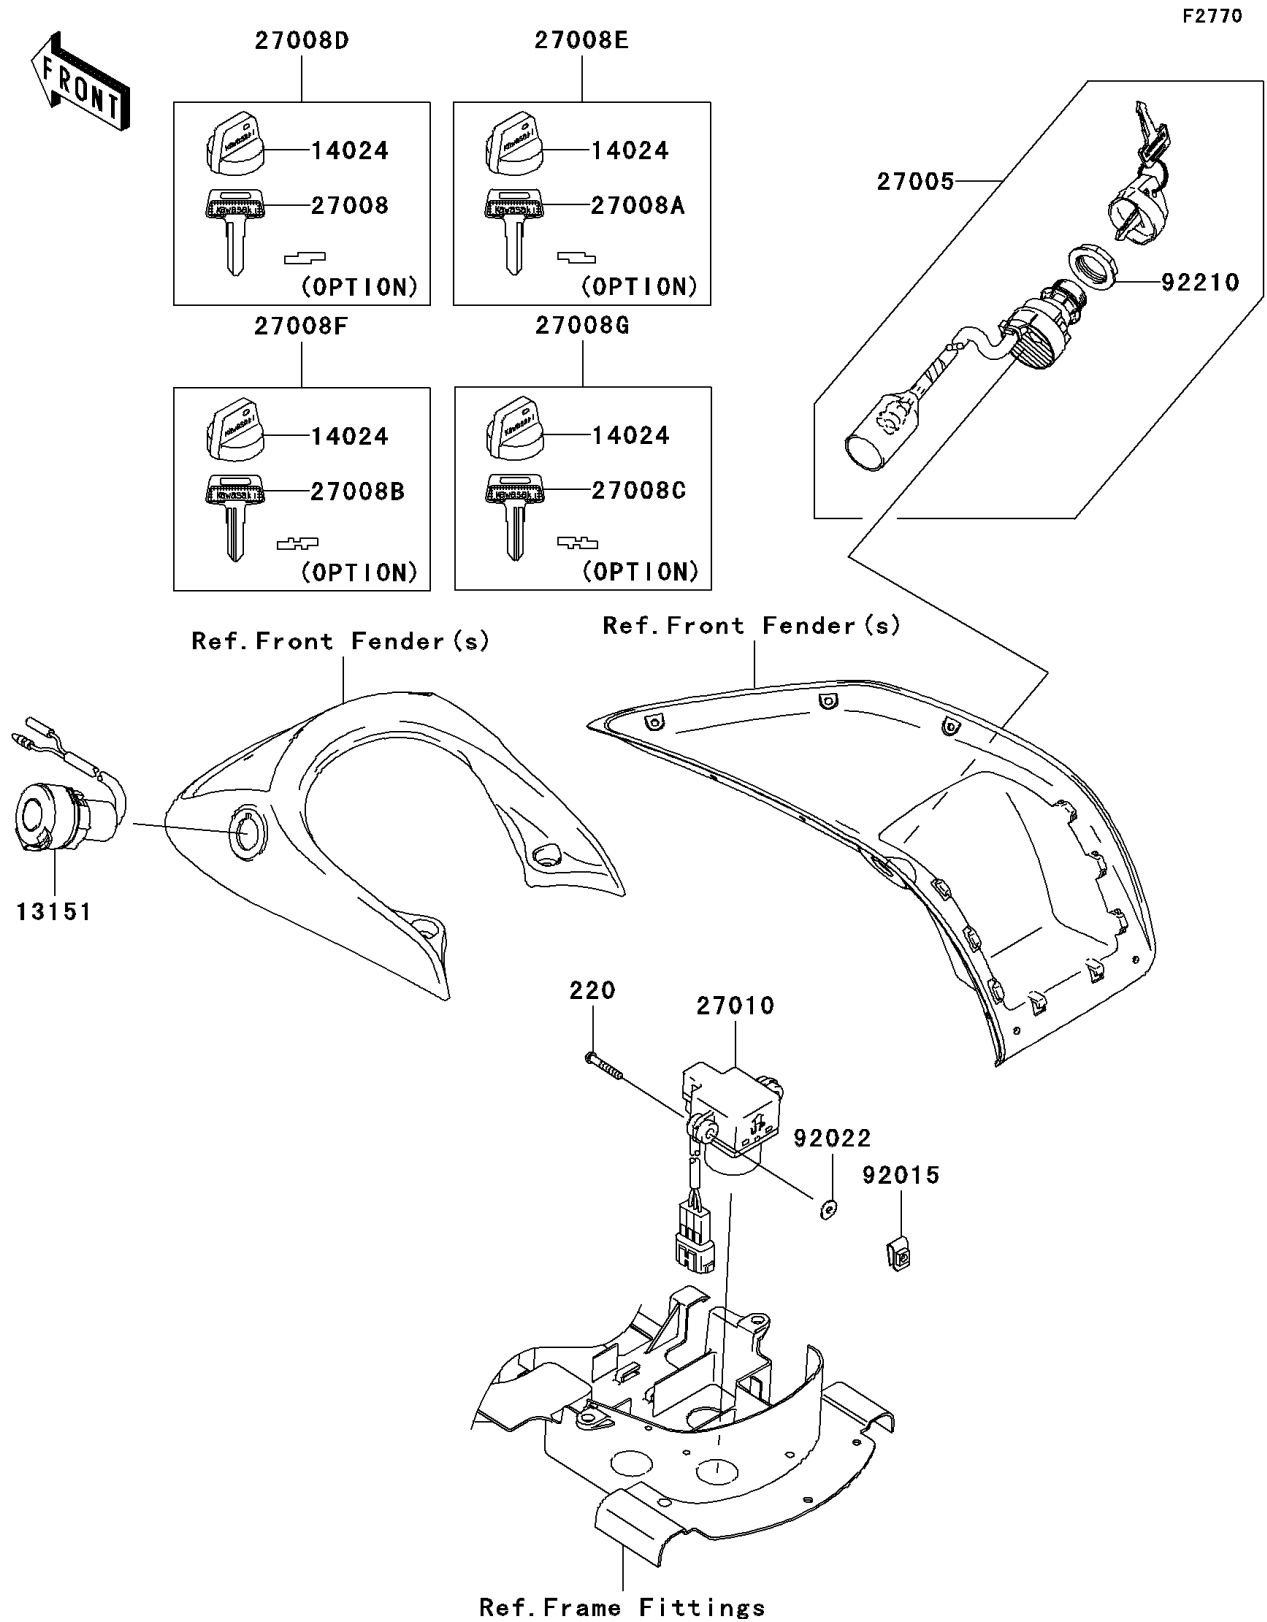

2007 Brute Force 750 4x4i PARTS DIAGRAM

Ignition Switch

2007 Brute Force 750 4x4i PARTS LIST

Ignition Switch

ITEM NAME	PART NUMBER	QUANTITY
SCREW-PAN-CROS,4X25 (Ref # 220)	220B0425	2
SWITCH-COMP,D.C.TERMINAL (Ref # 13151)	13151-0003	1
COVER,KEY (Ref # 14024)	14024-1551	4
SWITCH-ASSY-IGNITION (Ref # 27005)	27005-0019	1
KEY-LOCK,BLANK (Ref # 27008)	27008-1041	1
KEY-LOCK,BLANK (Ref # 27008A)	27008-1042	1
KEY-LOCK,BLANK (Ref # 27008B)	27008-1043	1
KEY-LOCK,BLANK (Ref # 27008C)	27008-1044	1
KEY-LOCK,BLANK,W/COVER (Ref # 27008D)	27008-1132	1
KEY-LOCK,BLANK,W/COVER (Ref # 27008E)	27008-1133	1
KEY-LOCK,BLANK,W/COVER (Ref # 27008F)	27008-1134	1
KEY-LOCK,BLANK,W/COVER (Ref # 27008G)	27008-1135	1
SWITCH,INVERT SENSOR (Ref # 27010)	27010-1421	1
NUT,4MM (Ref # 92015)	92015-1567	2
WASHER,4.3X12.5X1 (Ref # 92022)	92022-1888	2
NUT,IGNITION SWITCH (Ref # 92210)	92210-1109	1