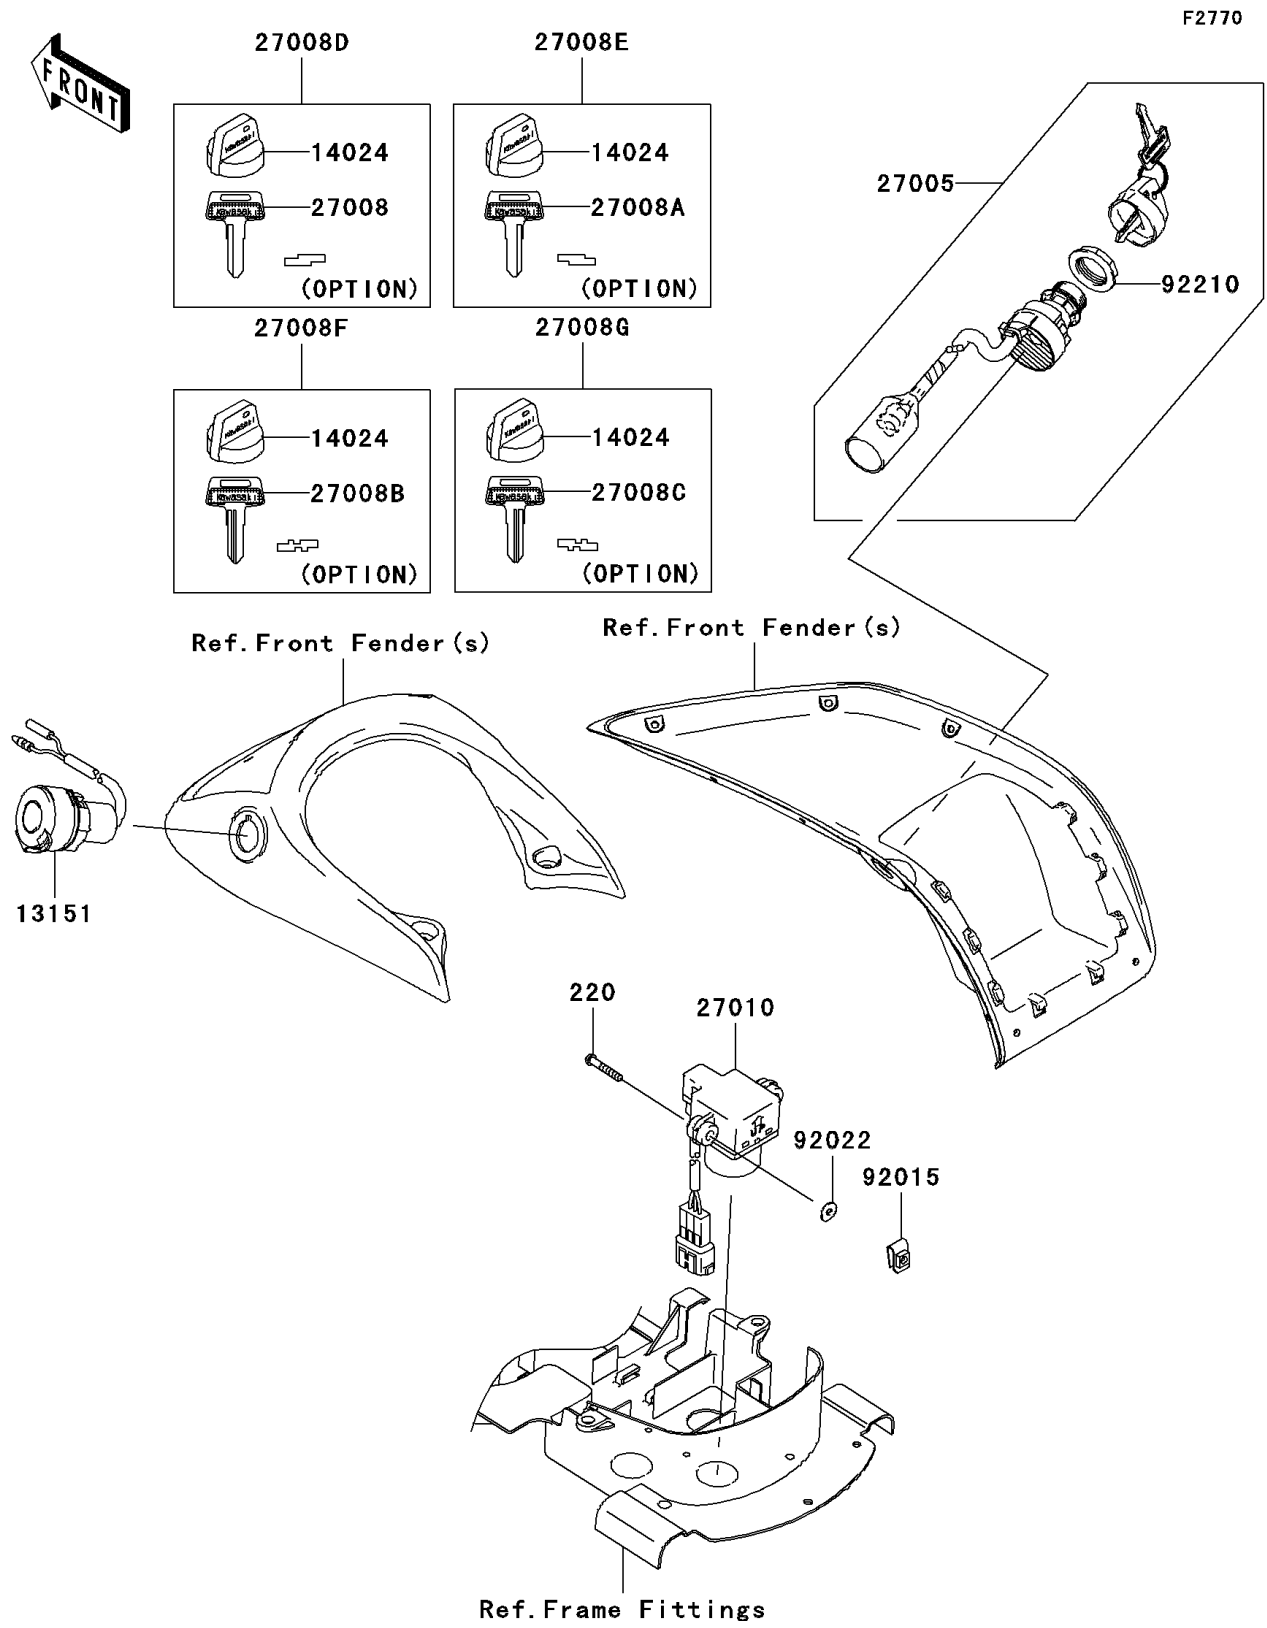

2006 Brute Force 750 4x4i PARTS DIAGRAM

Ignition Switch

2006 Brute Force 750 4x4i PARTS LIST

Ignition Switch

| ITEM NAME | PART NUMBER | QUANTITY |
|--|-------------|----------|
| SCREW-PAN-CROS,4X25 (Ref # 220) | 220B0425 | 1 |
| SWITCH-COMP,D.C.TERMINAL (Ref # 13151) | 13151-0003 | 1 |
| COVER,KEY (Ref # 14024) | 14024-1551 | 1 |
| SWITCH-ASSY-IGNITION (Ref # 27005) | 27005-0019 | 1 |
| KEY-LOCK,BLANK (Ref # 27008) | 27008-1041 | 1 |
| KEY-LOCK,BLANK (Ref # 27008A) | 27008-1042 | 1 |
| KEY-LOCK,BLANK (Ref # 27008B) | 27008-1043 | 1 |
| KEY-LOCK,BLANK (Ref # 27008C) | 27008-1044 | 1 |
| KEY-LOCK,BLANK,W/COVER (Ref # 27008D) | 27008-1132 | 1 |
| KEY-LOCK,BLANK,W/COVER (Ref # 27008E) | 27008-1133 | 1 |
| KEY-LOCK,BLANK,W/COVER (Ref # 27008F) | 27008-1134 | 1 |
| KEY-LOCK,BLANK,W/COVER (Ref # 27008G) | 27008-1135 | 1 |
| SWITCH,INVERT SENSOR (Ref # 27010) | 27010-1421 | 1 |
| NUT,4MM (Ref # 92015) | 92015-1567 | 1 |
| WASHER,4.3X12.5X1 (Ref # 92022) | 92022-1888 | 1 |
| NUT,IGNITION SWITCH (Ref # 92210) | 92210-1109 | 1 |