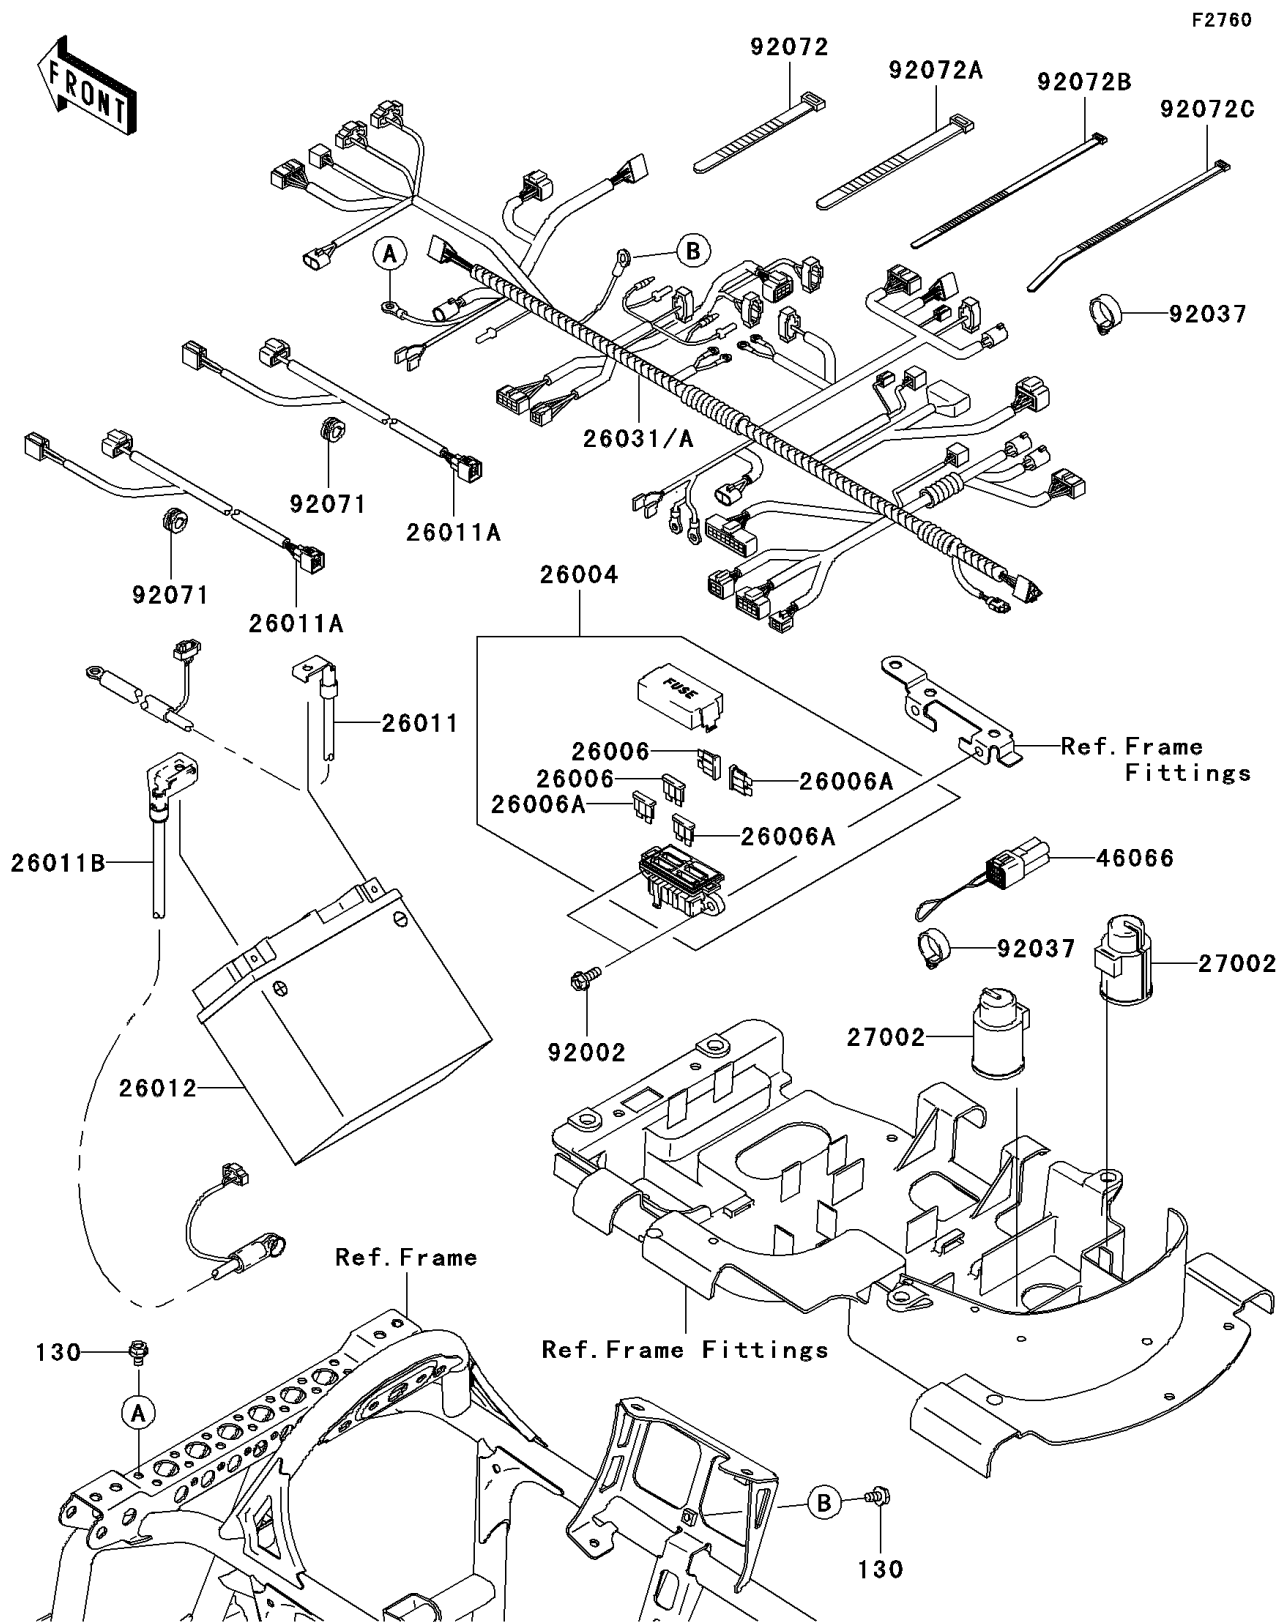

2007 Brute Force 750 4x4i PARTS DIAGRAM

Chassis Electrical Equipment

2007 Brute Force 750 4x4i PARTS LIST

Chassis Electrical Equipment

ITEM NAME	PART NUMBER	QUANTITY
BOLT-FLANGED,6X10 (Ref # 130)	130J0610	1
FUSE-ASSY (Ref # 26004)	26004-0011	1
FUSE,30A (Ref # 26006)	26006-0004	1
FUSE,10A (Ref # 26006A)	26006-0005	1
WIRE-LEAD,BATTERY(-) (Ref # 26011)	26011-0026	1
WIRE-LEAD,HEAD LAMP (Ref # 26011A)	26011-0052	1
WIRE-LEAD,BATTERY(+) (Ref # 26011B)	26011-0053	1
BATTERY,MF,KMX14-BS,12V 12AH (Ref # 26012)	26012-1414	1
HARNESS,MAIN (Ref # 26031A)	26031-0441	1
RELAY-ASSY (Ref # 27002)	27002-1095	1
CONNECTOR-ASSY,RESET (Ref # 46066)	46066-0001	1
BOLT,6X16 (Ref # 92002)	92002-1571	1
CLAMP,HOSE (Ref # 92037)	92037-1827	1
GROMMET (Ref # 92071)	92071-1128	1
BAND,L=123 (Ref # 92072)	92072-030	1
BAND,L=149 (Ref # 92072A)	92072-031	1
BAND,L=188 (Ref # 92072B)	92072-1239	1
BAND,L=292.1 (Ref # 92072C)	92072-3509	1