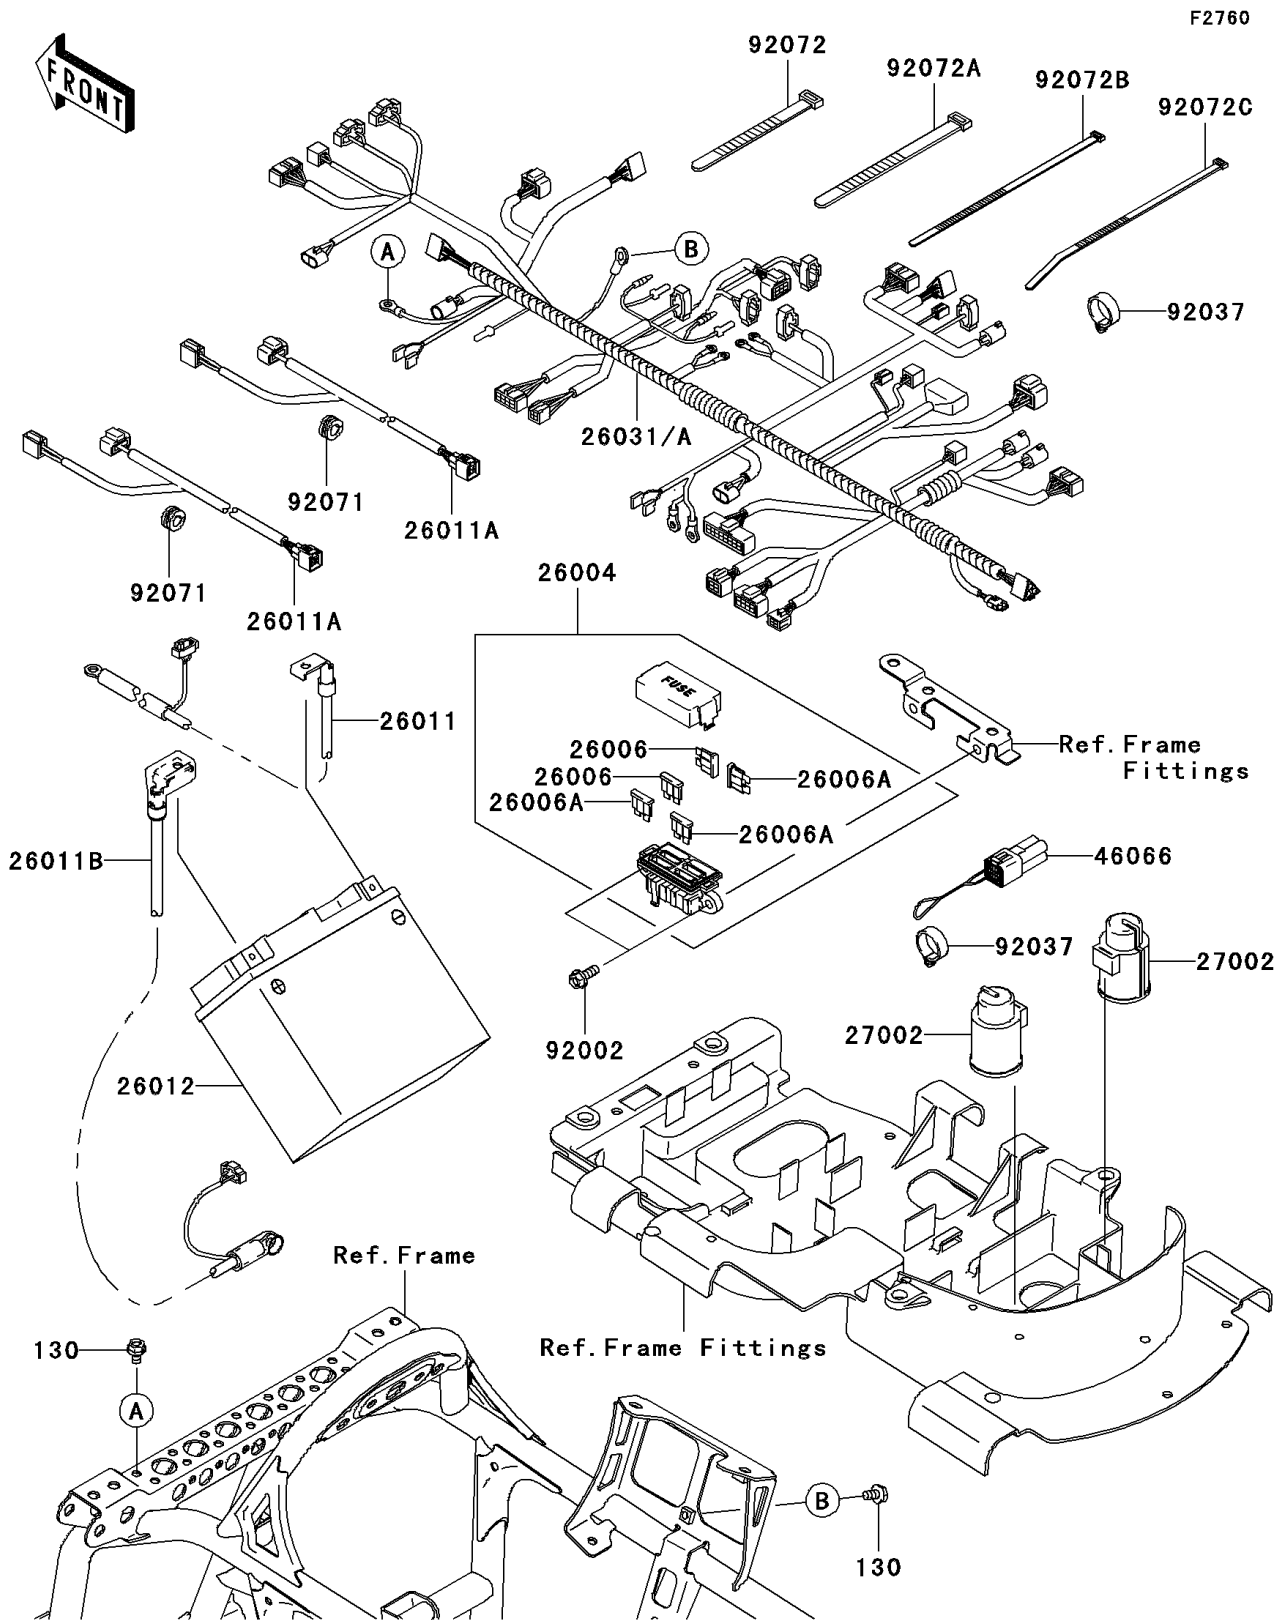

2006 Brute Force 750 4x4i PARTS DIAGRAM

Chassis Electrical Equipment

2006 Brute Force 750 4x4i PARTS LIST

Chassis Electrical Equipment

ITEM NAME	PART NUMBER	QUANTITY
BOLT-FLANGED,6X10 (Ref # 130)	130J0610	1
FUSE-ASSY (Ref # 26004)	26004-0011	1
FUSE,30A (Ref # 26006)	26006-0004	1
FUSE,10A (Ref # 26006A)	26006-0005	1
WIRE-LEAD,BATTERY(-) (Ref # 26011)	26011-0026	1
WIRE-LEAD,HEAD LAMP (Ref # 26011A)	26011-0052	1
WIRE-LEAD,BATTERY(+) (Ref # 26011B)	26011-0053	1
BATTERY,MF,KMX14-BS,12V 12AH (Ref # 26012)	26012-1414	1
HARNESS,MAIN (Ref # 26031)	26031-0346	1
RELAY-ASSY (Ref # 27002)	27002-1095	1
CONNECTOR-ASSY,RESET (Ref # 46066)	46066-0001	1
BOLT,6X16 (Ref # 92002)	92002-1571	1
CLAMP,HOSE (Ref # 92037)	92037-1827	1
GROMMET (Ref # 92071)	92071-1128	1
BAND,L=123 (Ref # 92072)	92072-030	1
BAND,L=149 (Ref # 92072A)	92072-031	1
BAND,L=188 (Ref # 92072B)	92072-1239	1
BAND,L=292.1 (Ref # 92072C)	92072-3509	1