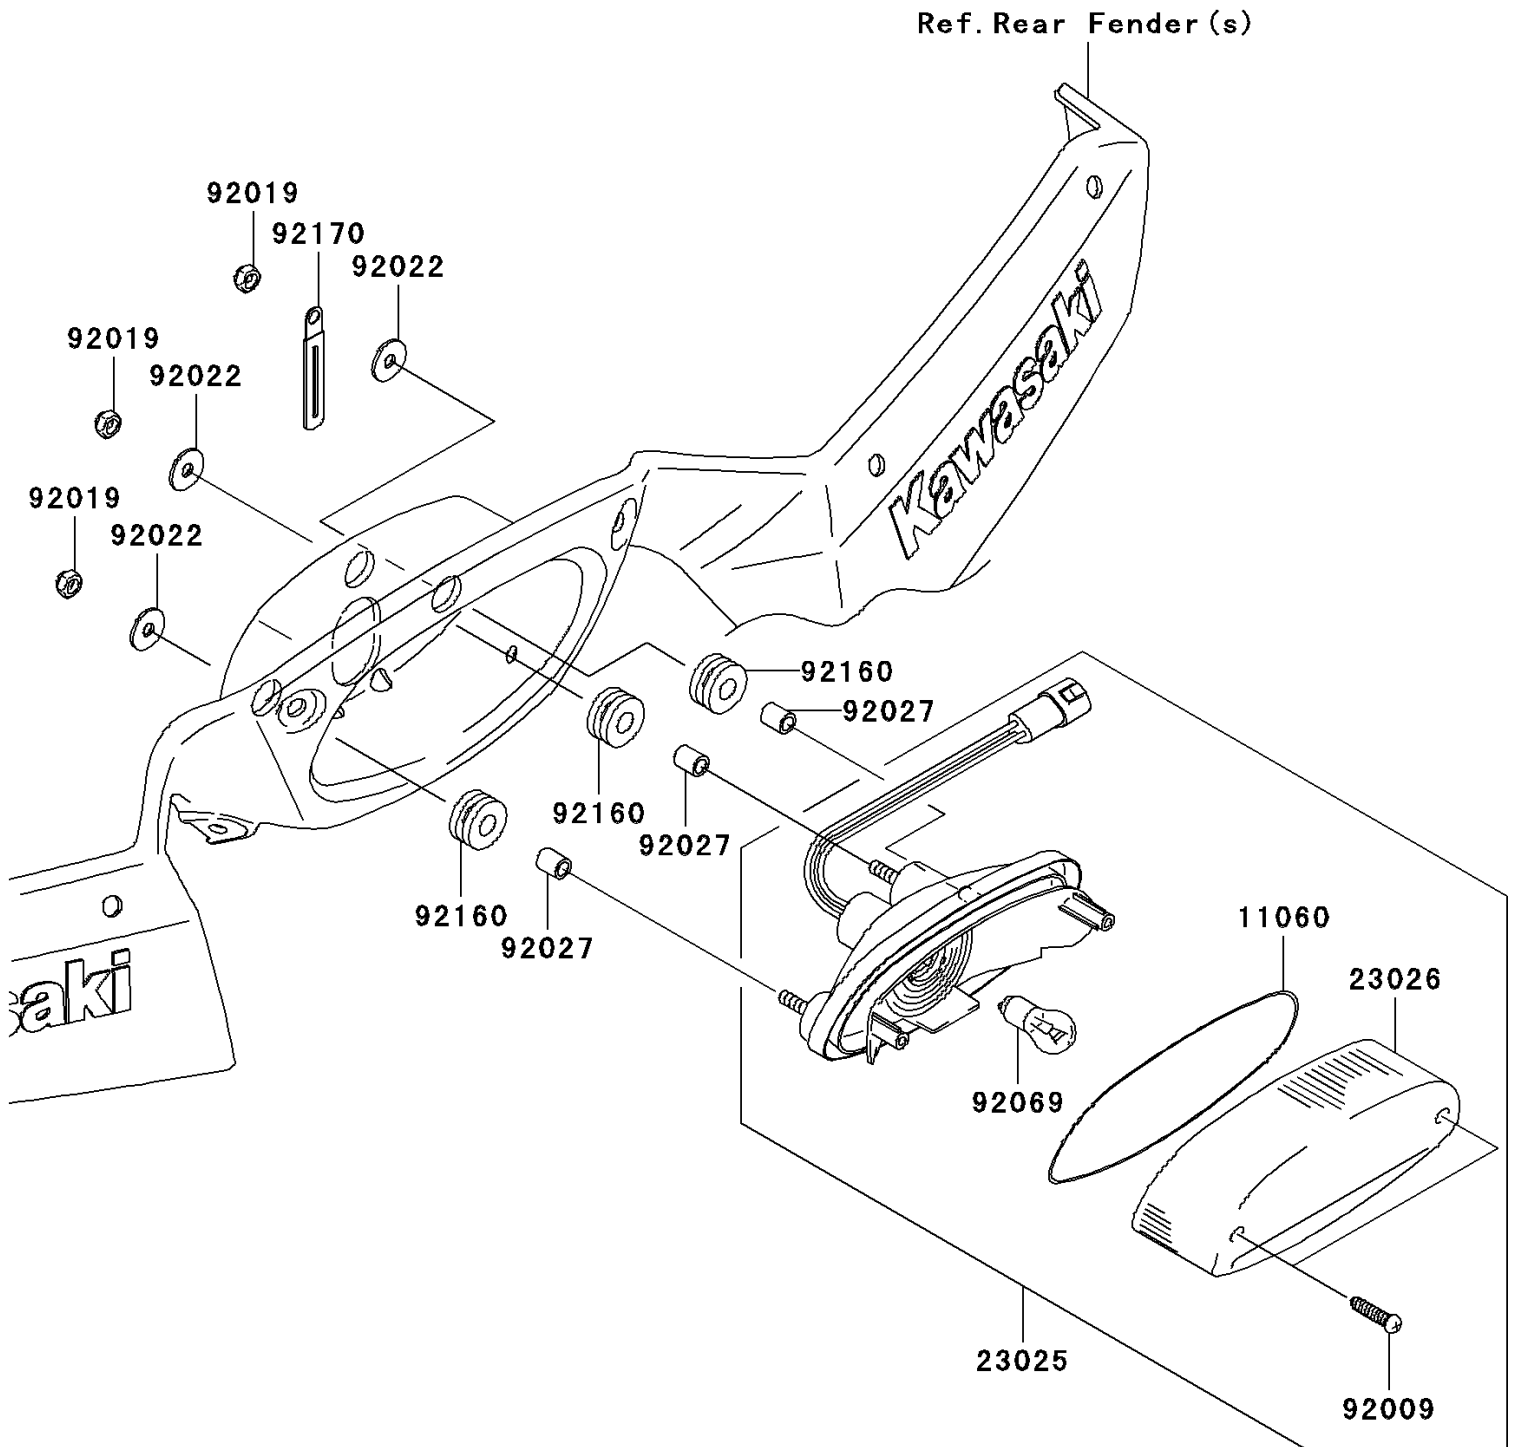

2007 Brute Force 750 4x4i PARTS DIAGRAM

Taillight(s)

F2720

2007 Brute Force 750 4x4i PARTS LIST

Taillight(s)

ITEM NAME	PART NUMBER	QUANTITY
GASKET, TAIL LAMP LENS (Ref # 11060)	11060-1174	1
LAMP-TAIL (Ref # 23025)	23025-0011	1
LENS, TAIL LAMP (Ref # 23026)	23026-1183	1
SCREW, TAPPING, 4X20 (Ref # 92009)	92009-1378	2
NUT, LOCK, 6MM (Ref # 92019)	92019-008	3
WASHER, 6.5X20X1.6 (Ref # 92022)	92022-1557	3
COLLAR, 6.8X10X12 (Ref # 92027)	92027-162	3
BULB, 12V 21/5W (Ref # 92069)	92069-063	1
DAMPER (Ref # 92160)	92160-1162	3
CLAMP (Ref # 92170)	92170-1514	1