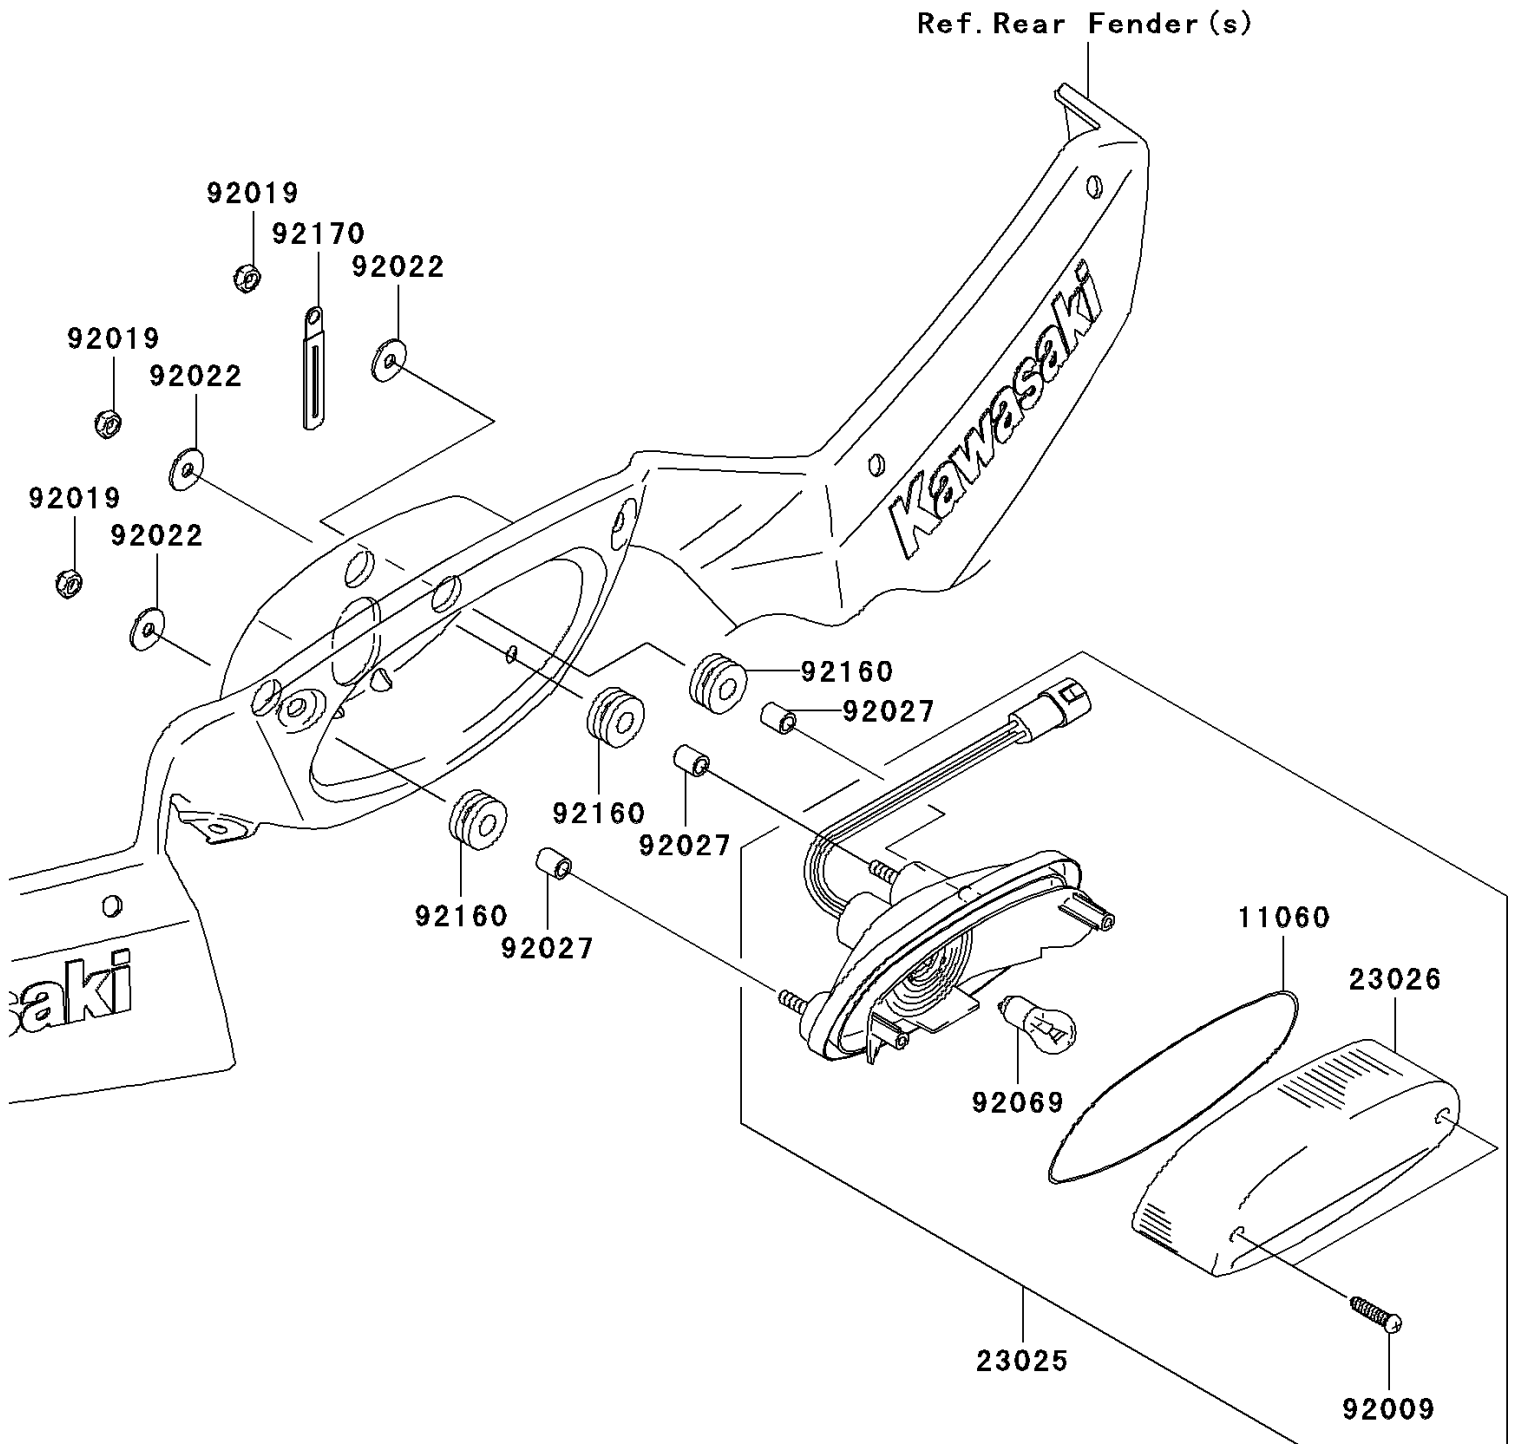

2006 Brute Force 750 4x4i PARTS DIAGRAM

Taillight(s)

F2720

2006 Brute Force 750 4x4i PARTS LIST

Taillight(s)

ITEM NAME	PART NUMBER	QUANTITY
GASKET,TAIL LAMP LENS (Ref # 11060)	11060-1174	1
LAMP-TAIL (Ref # 23025)	23025-0011	1
LENS,TAIL LAMP (Ref # 23026)	23026-1183	1
SCREW,TAPPING,4X20 (Ref # 92009)	92009-1378	1
NUT,LOCK,6MM (Ref # 92019)	92019-008	1
WASHER,6.5X20X1.6 (Ref # 92022)	92022-1557	1
COLLAR,6.8X10X12 (Ref # 92027)	92027-162	1
BULB,12V 21/5W (Ref # 92069)	92069-063	1
DAMPER (Ref # 92160)	92160-1162	1
CLAMP (Ref # 92170)	92170-1514	1