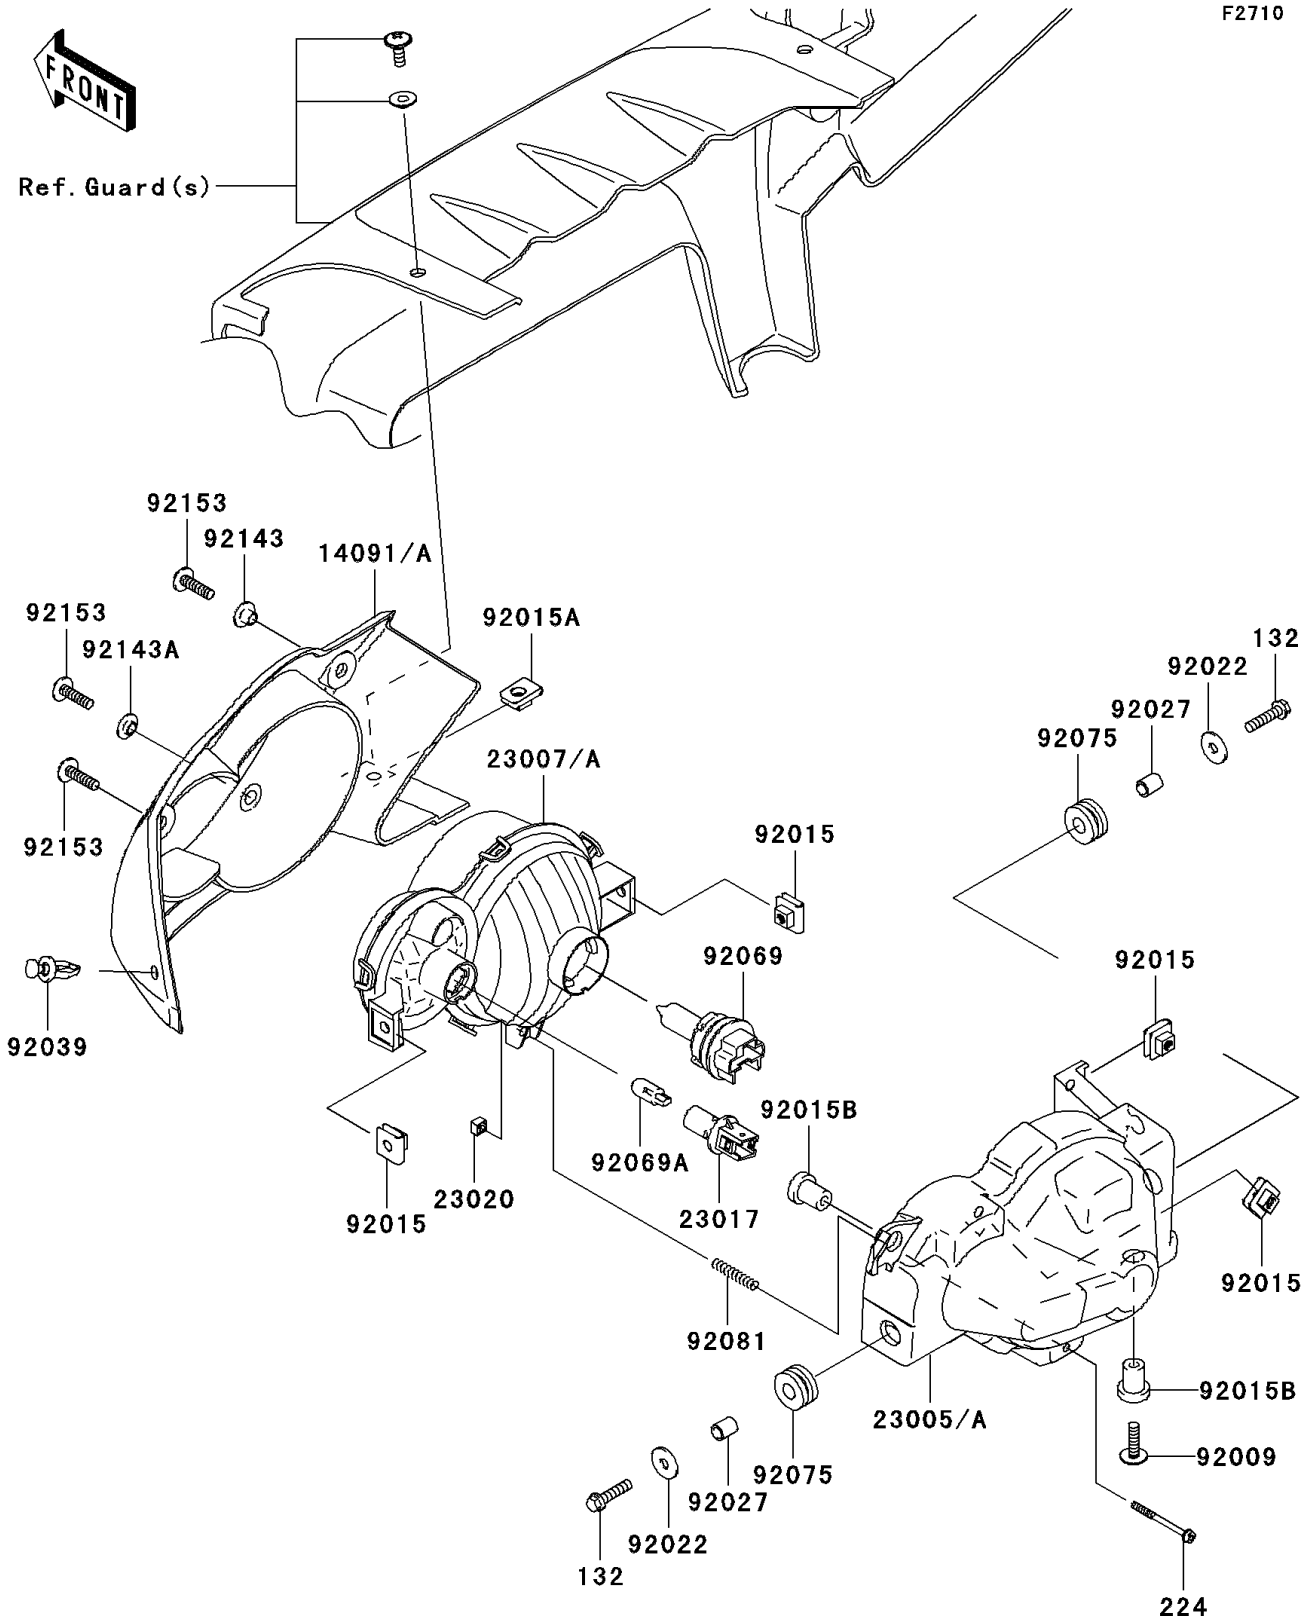

2007 Brute Force 750 4x4i PARTS DIAGRAM

Headlight(s)

F2710

2007 Brute Force 750 4x4i PARTS LIST

Headlight(s)

ITEM NAME	PART NUMBER	QUANTITY
BOLT-FLANGED-SMALL,6X25 (Ref # 132)	132H0625	4
SCREW-PAN-WP-CROS,4X45 (Ref # 224)	224D0445	2
COVER,HEAD LAMP,LH,F.BLACK (Ref # 14091)	14091-0132-6Z	1
COVER,HEAD LAMP,RH,F.BLACK (Ref # 14091A)	14091-0133-6Z	1
BODY-COMP-HEAD LAMP,LH (Ref # 23005)	23005-0006	1
BODY-COMP-HEAD LAMP,RH (Ref # 23005A)	23005-0007	1
LENS-COMP,HEAD LAMP,LH (Ref # 23007)	23007-0024	1
LENS-COMP,HEAD LAMP,RH (Ref # 23007A)	23007-0025	1
SOCKET,HEAD LAMP (Ref # 23017)	23017-0001	2
NUT,4MM,FOCUS ADJUST (Ref # 23020)	23020-018	2
SCREW,6X22 (Ref # 92009)	92009-1664	2
NUT,6MM (Ref # 92015)	92015-1094	8
NUT,6MM (Ref # 92015A)	92015-1602	2
NUT,RUBBER,6MM (Ref # 92015B)	92015-1692	4
WASHER,6.5X20X1.6 (Ref # 92022)	92022-125	4
COLLAR,6.8X10X12 (Ref # 92027)	92027-162	4
RIVET (Ref # 92039)	92039-1229	2
BULB,12V 40/40W (Ref # 92069)	92069-0005	2
BULB,12V 5W (Ref # 92069A)	92069-0006	2
DAMPER (Ref # 92075)	92075-1690	4
SPRING,FOCUS ADJUST (Ref # 92081)	92081-1896	2
COLLAR (Ref # 92143)	92143-1057	2
COLLAR (Ref # 92143A)	92143-1087	2
BOLT,SOCKET,6X22 (Ref # 92153)	92153-0574	6