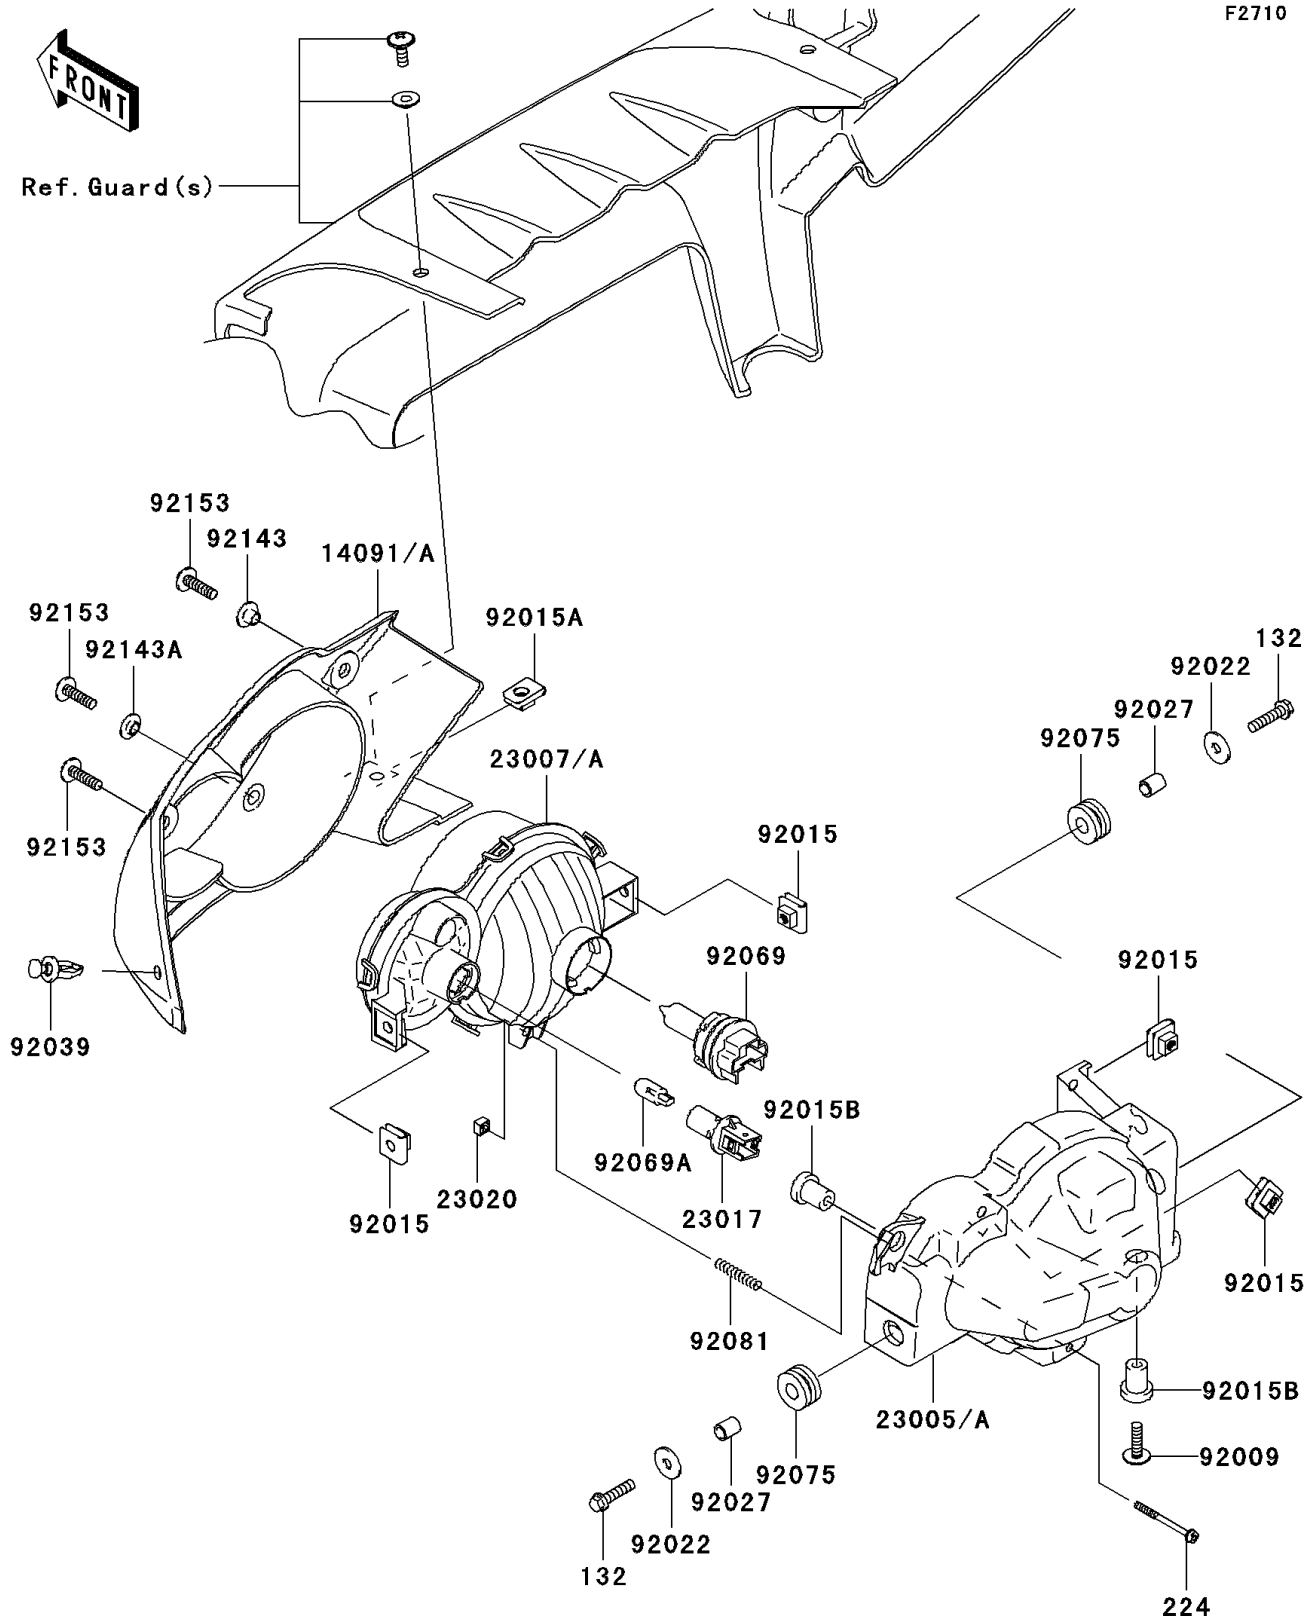

2007 Brute Force 750 4x4i PARTS DIAGRAM

Headlight(s)

F2710

2007 Brute Force 750 4x4i PARTS LIST

Headlight(s)

ITEM NAME	PART NUMBER	QUANTITY
BOLT-FLANGED-SMALL,6X25 (Ref # 132)	132H0625	1
SCREW-PAN-WP-CROS,4X45 (Ref # 224)	224D0445	1
COVER,HEAD LAMP,LH,F.BLACK (Ref # 14091)	14091-0132-6Z	1
COVER,HEAD LAMP,RH,F.BLACK (Ref # 14091A)	14091-0133-6Z	1
BODY-COMP-HEAD LAMP,LH (Ref # 23005)	23005-0006	1
BODY-COMP-HEAD LAMP,RH (Ref # 23005A)	23005-0007	1
LENS-COMP,HEAD LAMP,LH (Ref # 23007)	23007-0024	1
LENS-COMP,HEAD LAMP,RH (Ref # 23007A)	23007-0025	1
SOCKET,HEAD LAMP (Ref # 23017)	23017-0001	1
NUT,4MM,FOCUS ADJUST (Ref # 23020)	23020-018	1
SCREW,6X22 (Ref # 92009)	92009-1664	1
NUT,6MM (Ref # 92015)	92015-1094	1
NUT,6MM (Ref # 92015A)	92015-1602	1
NUT,RUBBER,6MM (Ref # 92015B)	92015-1692	1
WASHER,6.5X20X1.6 (Ref # 92022)	92022-125	1
COLLAR,6.8X10X12 (Ref # 92027)	92027-162	1
RIVET (Ref # 92039)	92039-1229	1
BULB,12V 40/40W (Ref # 92069)	92069-0005	1
BULB,12V 5W (Ref # 92069A)	92069-0006	1
DAMPER (Ref # 92075)	92075-1690	1
SPRING,FOCUS ADJUST (Ref # 92081)	92081-1896	1
COLLAR (Ref # 92143)	92143-1057	1
COLLAR (Ref # 92143A)	92143-1087	1
BOLT,SOCKET,6X22 (Ref # 92153)	92153-0574	1