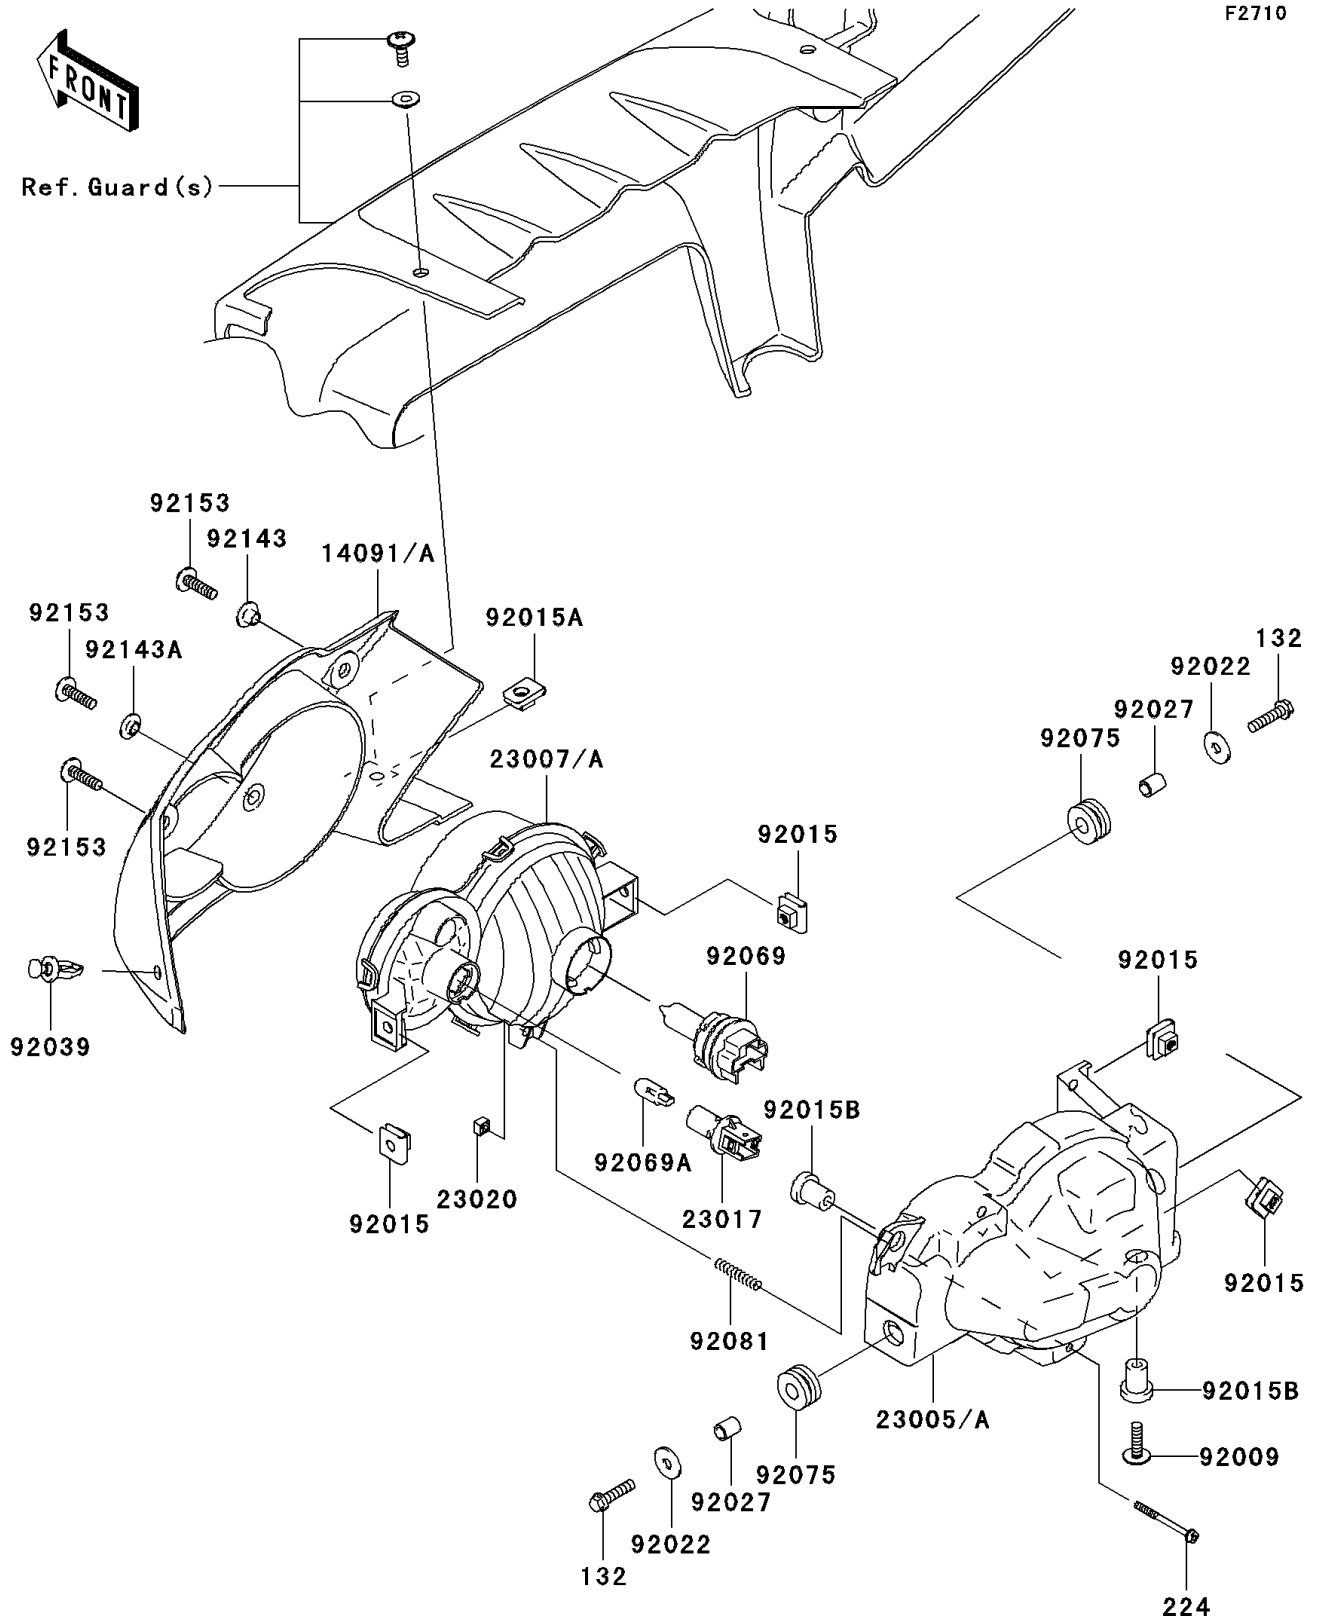

2006 Brute Force 750 4x4i PARTS DIAGRAM

Headlight(s)

F2710

2006 Brute Force 750 4x4i PARTS LIST

Headlight(s)

ITEM NAME	PART NUMBER	QUANTITY
BOLT-FLANGED-SMALL,6X25 (Ref # 132)	132H0625	1
SCREW-PAN-WP-CROS,4X45 (Ref # 224)	224D0445	1
COVER,HEAD LAMP,LH,F.BLACK (Ref # 14091)	14091-0132-6Z	1
COVER,HEAD LAMP,RH,F.BLACK (Ref # 14091A)	14091-0133-6Z	1
BODY-COMP-HEAD LAMP,LH (Ref # 23005)	23005-0006	1
BODY-COMP-HEAD LAMP,RH (Ref # 23005A)	23005-0007	1
LENS-COMP,HEAD LAMP,LH (Ref # 23007)	23007-0024	1
LENS-COMP,HEAD LAMP,RH (Ref # 23007A)	23007-0025	1
SOCKET,HEAD LAMP (Ref # 23017)	23017-0001	1
NUT,4MM,FOCUS ADJUST (Ref # 23020)	23020-018	1
SCREW,6X22 (Ref # 92009)	92009-1664	1
NUT,6MM (Ref # 92015)	92015-1094	1
NUT,6MM (Ref # 92015A)	92015-1602	1
NUT,RUBBER,6MM (Ref # 92015B)	92015-1692	1
WASHER,6.5X20X1.6 (Ref # 92022)	92022-125	1
COLLAR,6.8X10X12 (Ref # 92027)	92027-162	1
RIVET (Ref # 92039)	92039-1229	1
BULB,12V 40/40W (Ref # 92069)	92069-0005	1
BULB,12V 5W (Ref # 92069A)	92069-0006	1
DAMPER (Ref # 92075)	92075-1690	1
SPRING,FOCUS ADJUST (Ref # 92081)	92081-1896	1
COLLAR (Ref # 92143)	92143-1057	1
COLLAR (Ref # 92143A)	92143-1087	1
BOLT,SOCKET,6X22 (Ref # 92153)	92153-0574	1