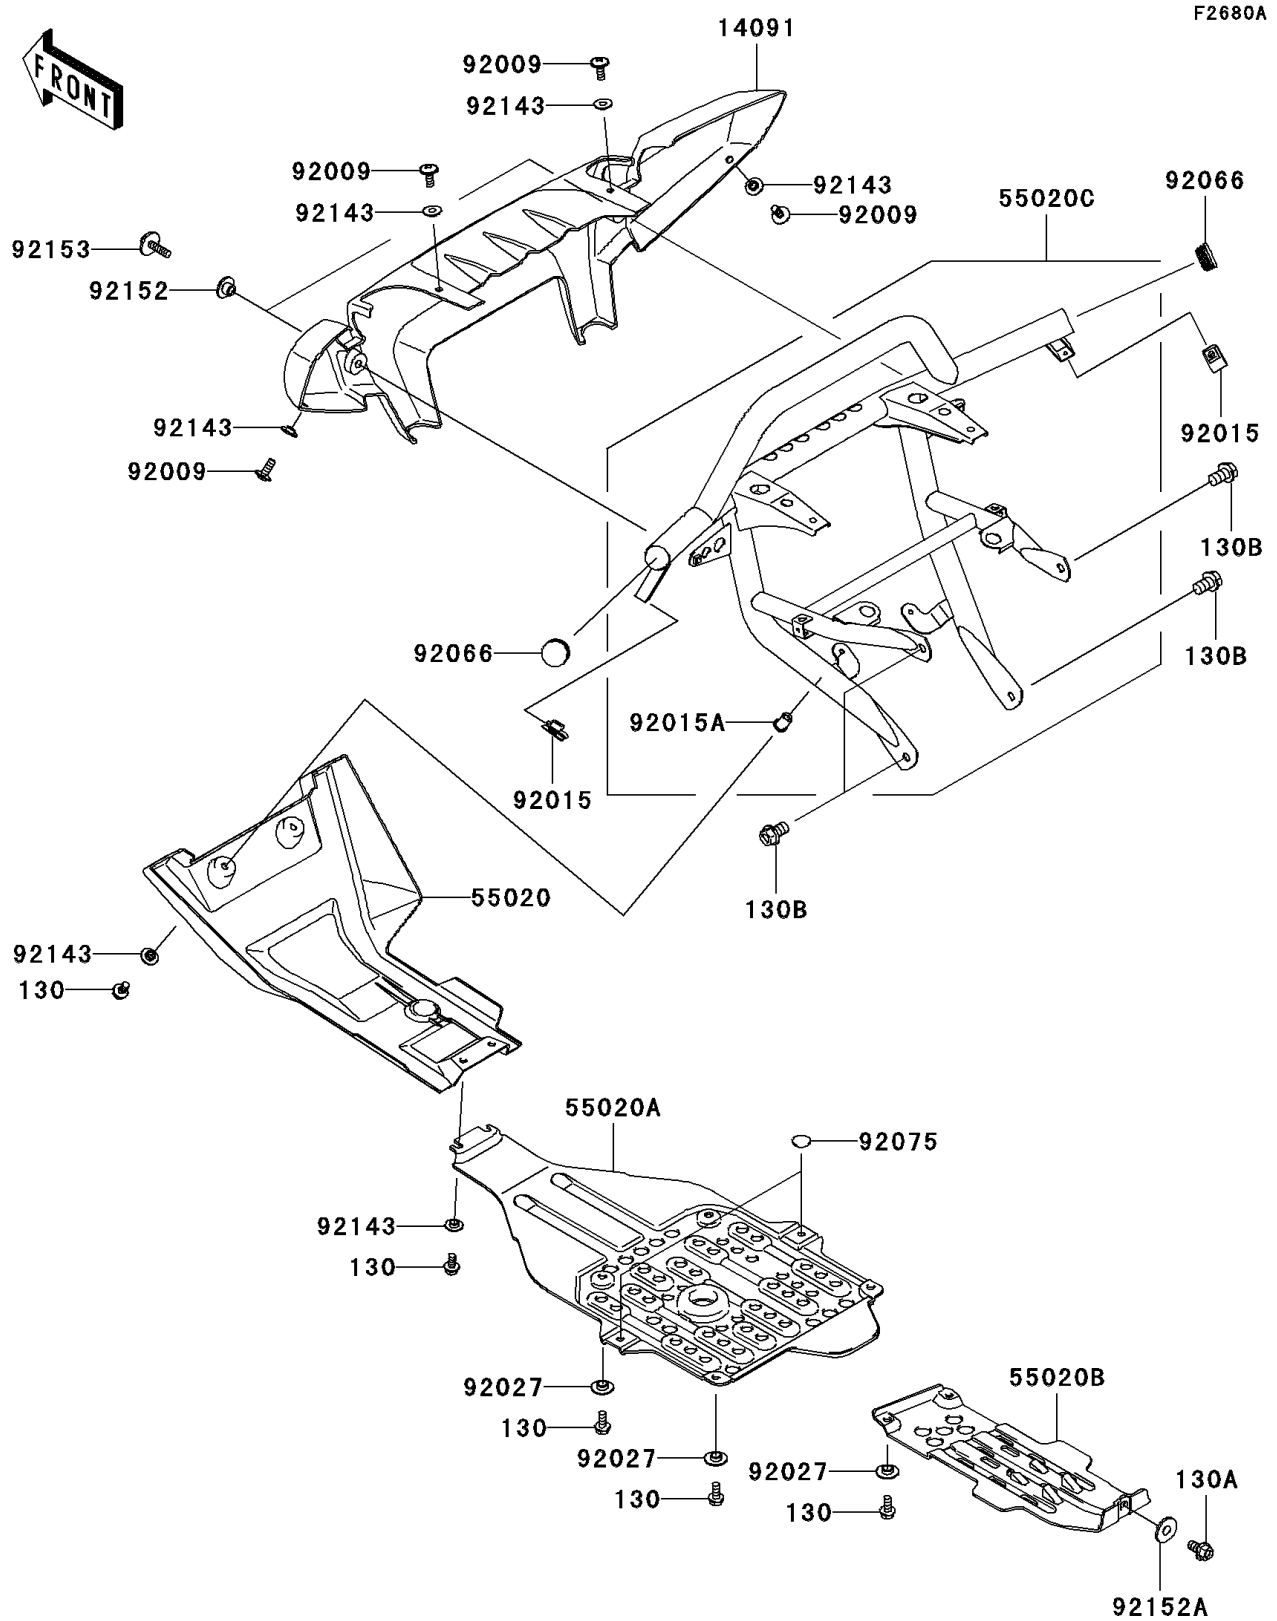

2007 Brute Force 750 4x4i PARTS DIAGRAM

Guard(s)(A7F)

2007 Brute Force 750 4x4i PARTS LIST

Guard(s)(A7F)

ITEM NAME	PART NUMBER	QUANTITY
BOLT-FLANGED,6X14 (Ref # 130)	130J0614	1
BOLT-FLANGED,8X14 (Ref # 130A)	130J0814	1
BOLT-FLANGED,10X16 (Ref # 130B)	130J1016	1
COVER,FRONT BUMPER,F.BLACK (Ref # 14091)	14091-0291-6Z	1
GUARD,FRONT SKID,F.BLACK (Ref # 55020)	55020-0064-6Z	1
GUARD,ENGINE (Ref # 55020A)	55020-0065	1
GUARD,REAR GEAR BOX (Ref # 55020B)	55020-0105	1
GUARD,FRONT,W.BLACK (Ref # 55020C)	55020-0270-388	1
SCREW,6X16 (Ref # 92009)	92009-1621	1
NUT,6MM (Ref # 92015)	92015-1602	1
NUT,POP,6MM,L=16.5 (Ref # 92015A)	92015-1792	1
COLLAR,L=4.7 (Ref # 92027)	92027-1964	1
PLUG (Ref # 92066)	92066-0035	1
DAMPER,RUBBER (Ref # 92075)	92075-261	1
COLLAR (Ref # 92143)	92143-1087	1
COLLAR (Ref # 92152)	92152-0181	1
COLLAR (Ref # 92152A)	92152-0198	1
BOLT,SOCKET,6X22 (Ref # 92153)	92153-0665	1