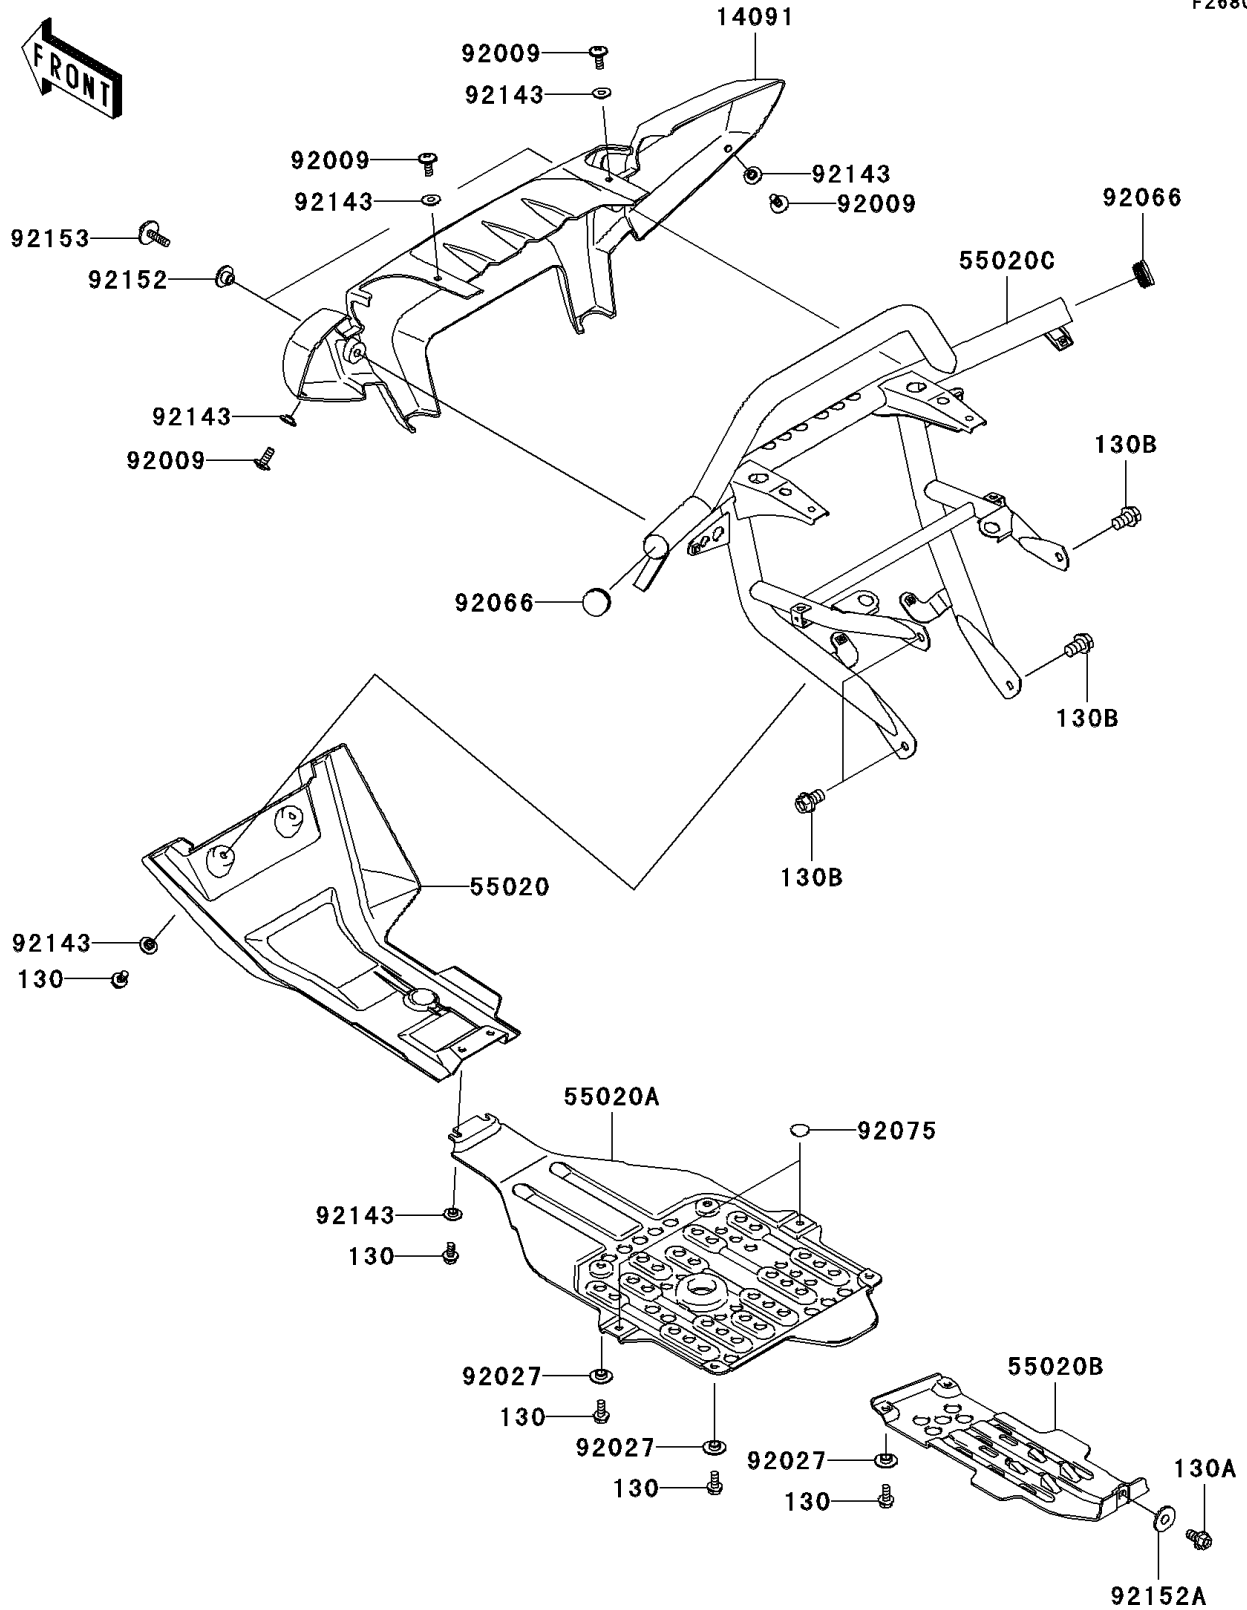

2006 Brute Force 750 4x4i PARTS DIAGRAM

Guard(s)(AGF)

F2680

2006 Brute Force 750 4x4i PARTS LIST

Guard(s)(AGF)

ITEM NAME	PART NUMBER	QUANTITY
BOLT-FLANGED,6X14 (Ref # 130)	130J0614	1
BOLT-FLANGED,8X14 (Ref # 130A)	130J0814	1
BOLT-FLANGED,10X16 (Ref # 130B)	130J1016	1
COVER,FRONT BUMPER,F.BLACK (Ref # 14091)	14091-0291-6Z	1
GUARD,FRONT SKID,F.BLACK (Ref # 55020)	55020-0064-6Z	1
GUARD,ENGINE (Ref # 55020A)	55020-0065	1
GUARD,REAR GEAR BOX (Ref # 55020B)	55020-0105	1
GUARD,FRONT,F.BLACK (Ref # 55020C)	55020-0149-21	1
SCREW,6X16 (Ref # 92009)	92009-1621	1
COLLAR,L=4.7 (Ref # 92027)	92027-1964	1
PLUG (Ref # 92066)	92066-0035	1
DAMPER,RUBBER (Ref # 92075)	92075-261	1
COLLAR (Ref # 92143)	92143-1087	1
COLLAR (Ref # 92152)	92152-0181	1
COLLAR (Ref # 92152A)	92152-0198	1
BOLT,SOCKET,6X22 (Ref # 92153)	92153-0665	1