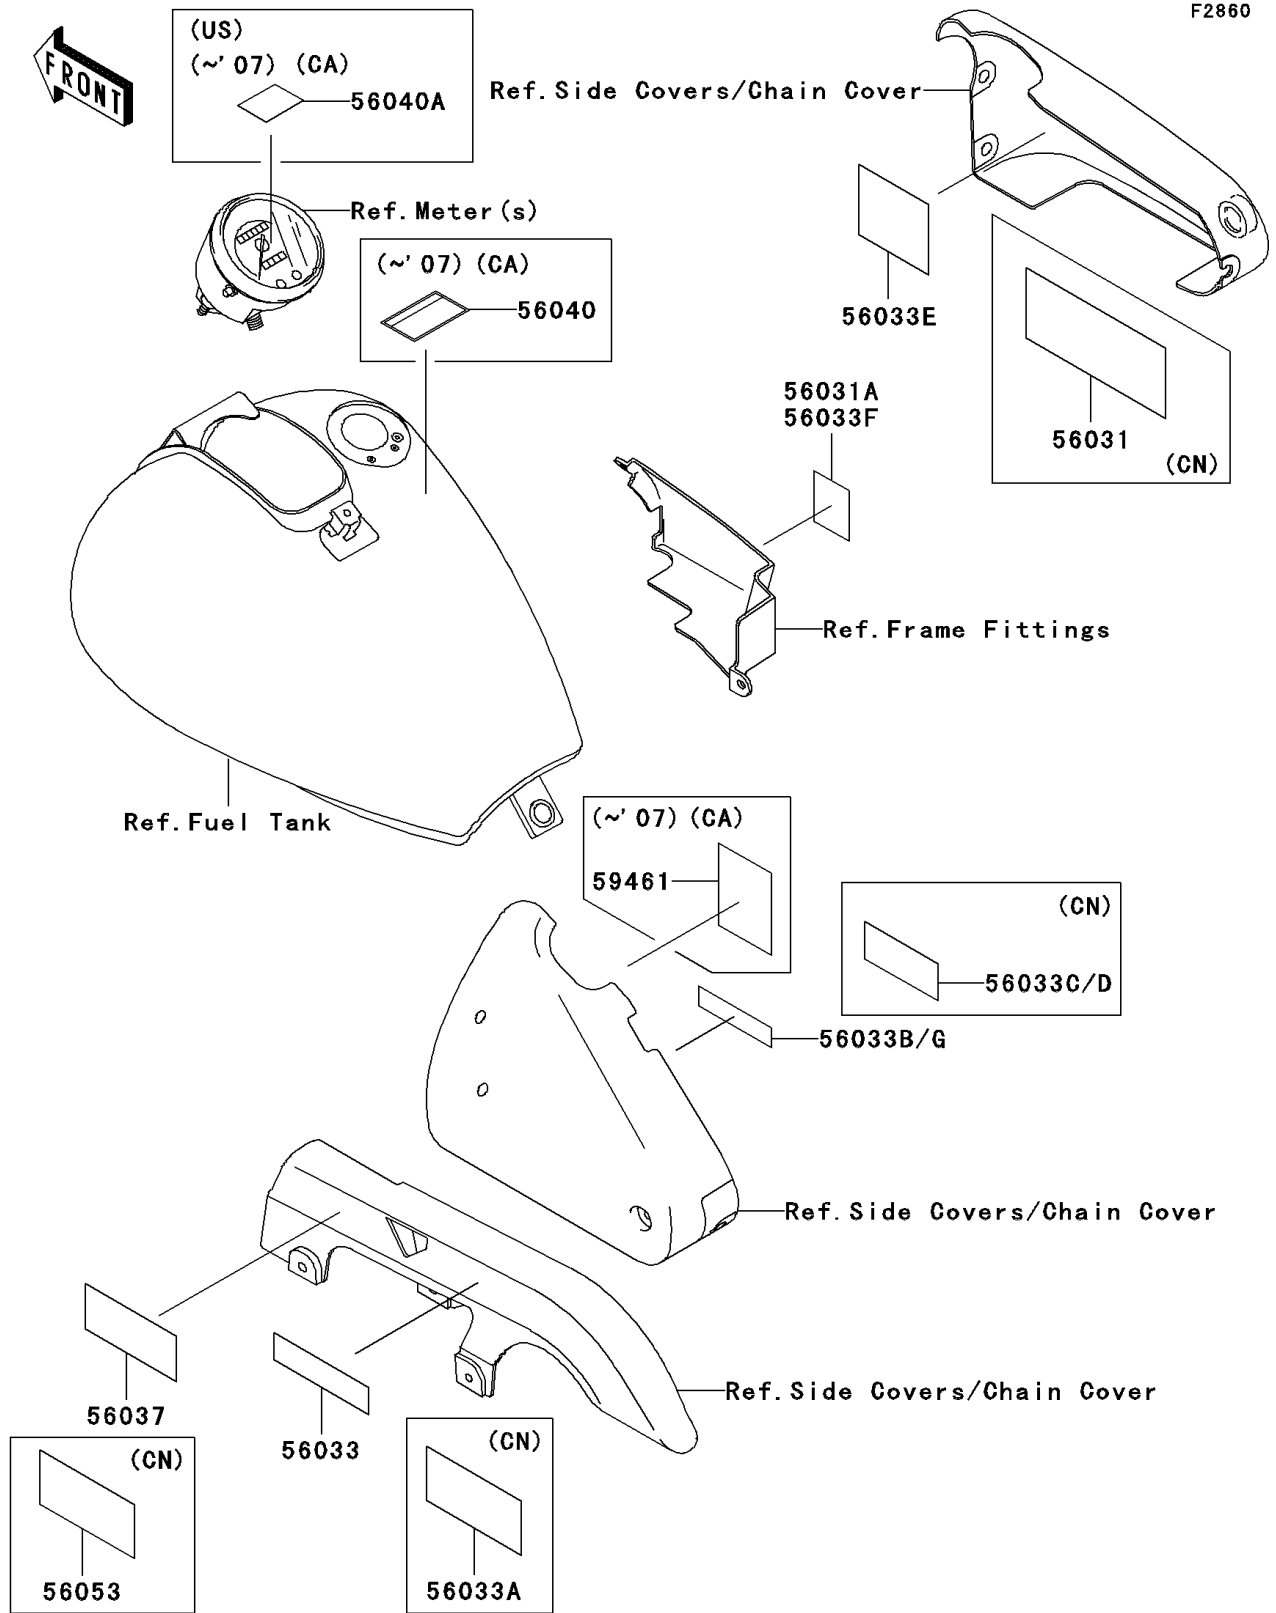

2007 Vulcan 500 LTD PARTS DIAGRAM

Labels

2007 Vulcan 500 LTD PARTS LIST

Labels

ITEM NAME	PART NUMBER	QUANTITY
LABEL-MANUAL,DAILY SAFETY (Ref # 56031)	56031-1990	1
LABEL-MANUAL,BATTERY VENT (Ref # 56031A)	56031-1994	1
LABEL-MANUAL,CHAIN (Ref # 56033)	56033-0025	1
LABEL-MANUAL,CHAIN (Ref # 56033A)	56033-0026	1
LABEL-MANUAL,OIL&OIL FILTER (Ref # 56033B)	56033-0152	1
LABEL-MANUAL,OIL&OIL FILTER (Ref # 56033C)	56033-0153	1
LABEL-MANUAL,DAILY SAFETY (Ref # 56033E)	56033-1326	1
LABEL-MANUAL,BATTERY VENT (Ref # 56033F)	56033-1328	1
LABEL-SPECIFICATION,TIRE&LOAD (Ref # 56037)	56037-1978	1
LABEL-WARNING,EVAPO (Ref # 56040)	56040-1121	1
LABEL-WARNING,BREAK IN CAUTION (Ref # 56040A)	56040-1311	1
LABEL-SPECIFICATION,TIRE&LOAD (Ref # 56053)	56053-1052	1
LABEL-CERTIFICATION,EVAPO ROUT (Ref # 59461)	59461-1528	1