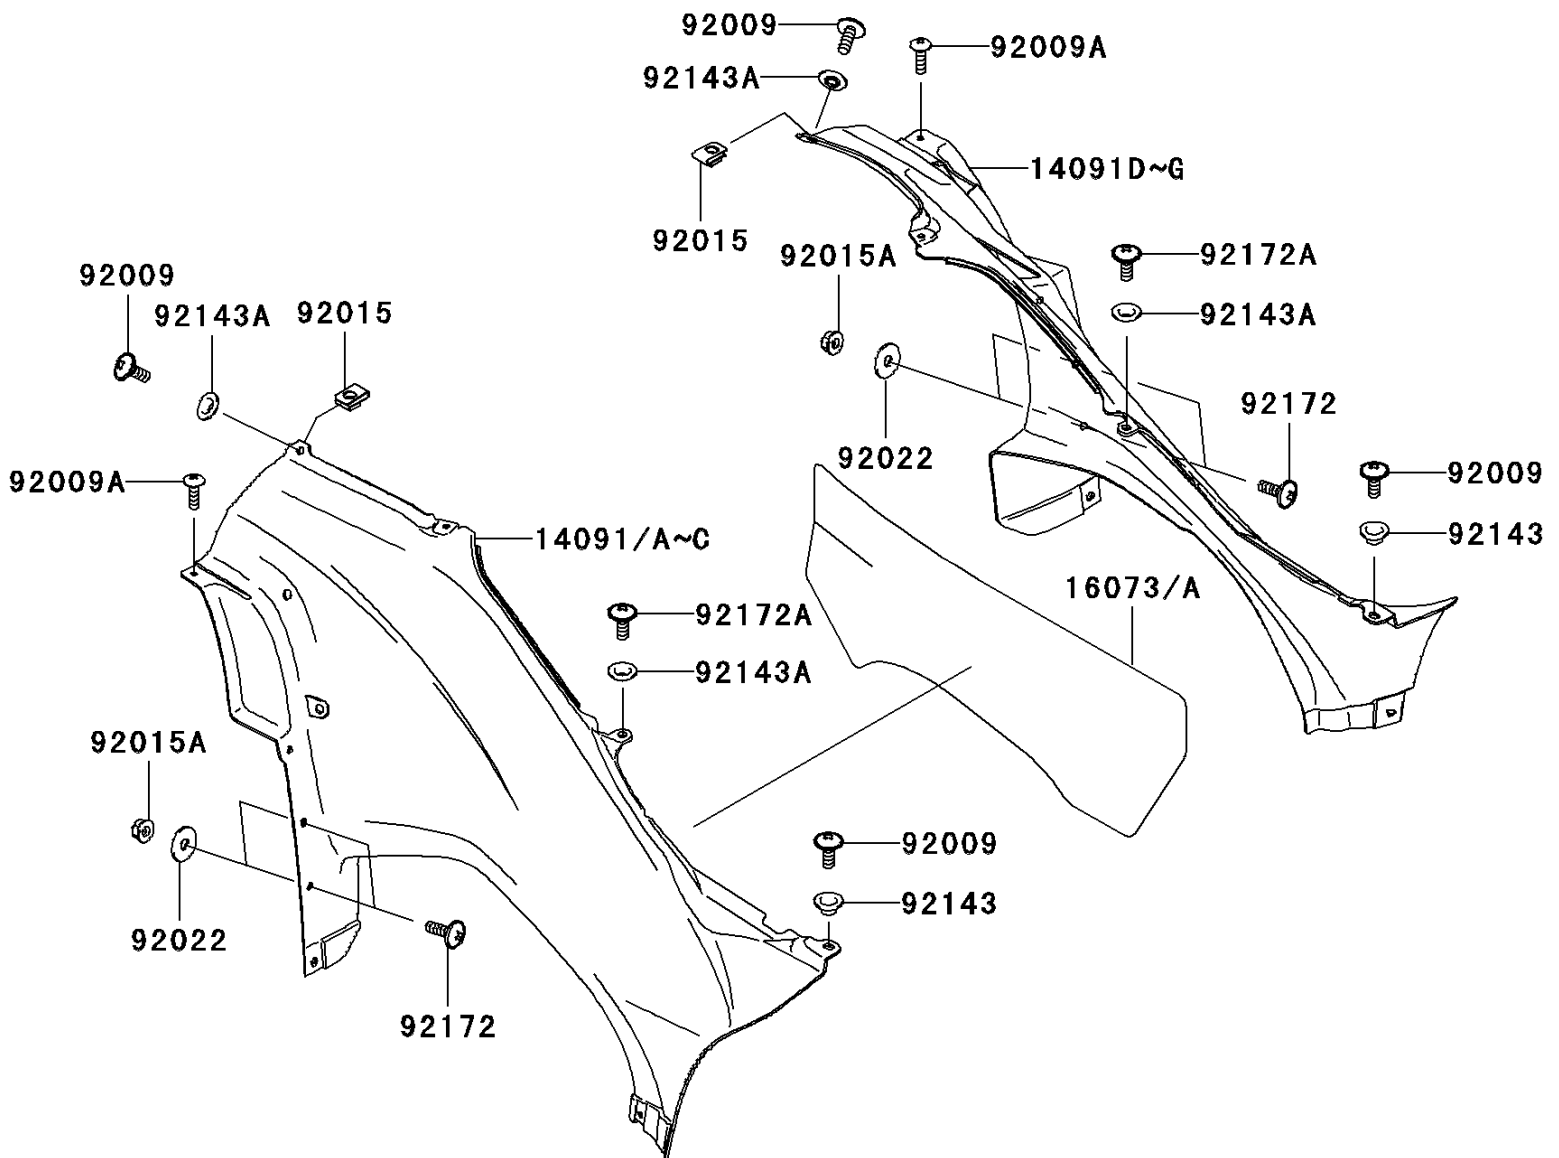

2007 Brute Force 750 4x4i PARTS DIAGRAM

Side Covers

F2611

2007 Brute Force 750 4x4i PARTS LIST

Side Covers

ITEM NAME	PART NUMBER	QUANTITY
COVER,SIDE,LH,A.RED (Ref # 14091)	14091-0137-260	1
COVER,SIDE,LH,W.GREEN (Ref # 14091A)	14091-0137-286	1
COVER,SIDE,LH,L.GREEN (Ref # 14091B)	14091-0137-290	1
COVER,SIDE,LH,BLACK (Ref # 14091C)	14091-0137-839	1
COVER,SIDE,RH,A.RED (Ref # 14091D)	14091-0138-260	1
COVER,SIDE,RH,W.GREEN (Ref # 14091E)	14091-0138-286	1
COVER,SIDE,RH,L.GREEN (Ref # 14091F)	14091-0138-290	1
COVER,SIDE,RH,BLACK (Ref # 14091G)	14091-0138-839	1
INSULATOR,SIDE COVER (Ref # 16073A)	16073-0030	1
SCREW,6X16 (Ref # 92009)	92009-1621	1
SCREW,5X18 (Ref # 92009A)	92009-1655	1
NUT,6MM (Ref # 92015)	92015-1602	1
NUT,LOCK,FLANGED,6MM (Ref # 92015A)	92015-1603	1
WASHER,6.5X20X1.6,BLACK (Ref # 92022)	92022-1346	1
COLLAR (Ref # 92143)	92143-1057	1
COLLAR (Ref # 92143A)	92143-1087	1
SCREW,6X18 (Ref # 92172)	92172-0002	1
SCREW,6X14 (Ref # 92172A)	92172-0004	1