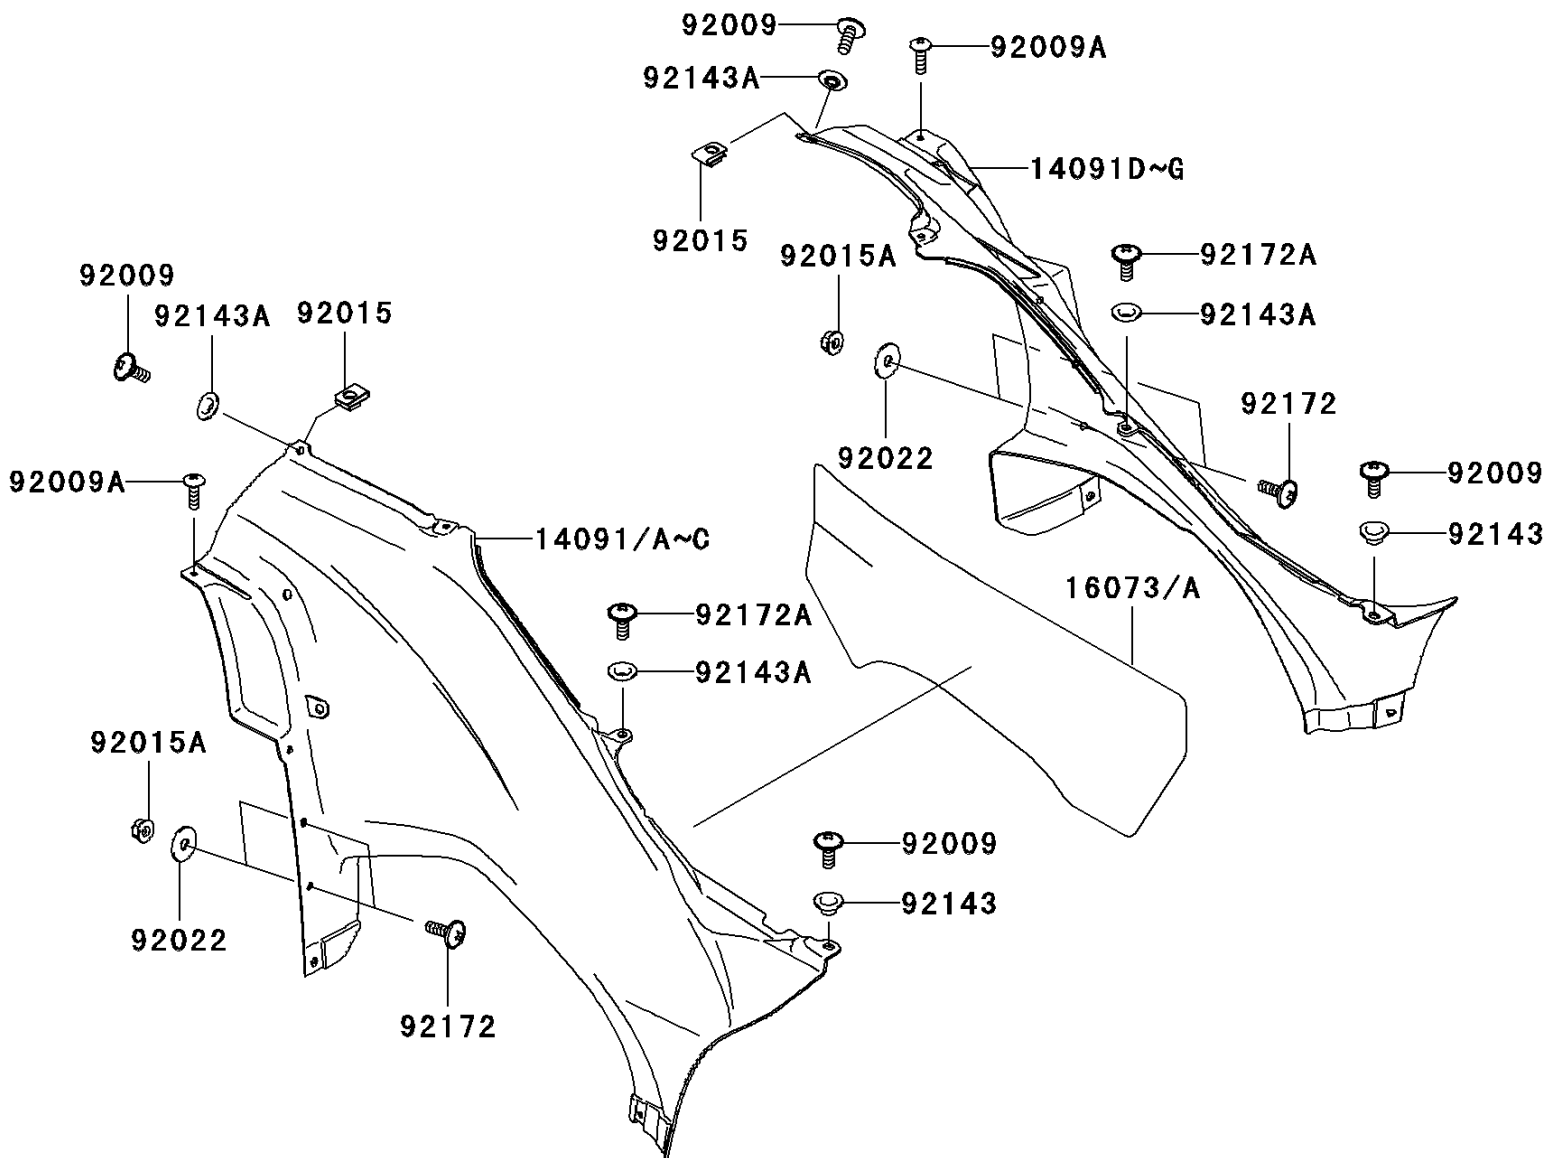

# 2007 Brute Force 750 4x4i PARTS DIAGRAM

Side Covers

F2611

## 2007 Brute Force 750 4x4i PARTS LIST

### Side Covers

ITEM NAME	PART NUMBER	QUANTITY
COVER,SIDE,LH,A.RED (Ref # 14091)	14091-0137-260	1
COVER,SIDE,LH,W.GREEN (Ref # 14091A)	14091-0137-286	1
COVER,SIDE,LH,L.GREEN (Ref # 14091B)	14091-0137-290	1
COVER,SIDE,LH,BLACK (Ref # 14091C)	14091-0137-839	1
COVER,SIDE,RH,A.RED (Ref # 14091D)	14091-0138-260	1
COVER,SIDE,RH,W.GREEN (Ref # 14091E)	14091-0138-286	1
COVER,SIDE,RH,L.GREEN (Ref # 14091F)	14091-0138-290	1
COVER,SIDE,RH,BLACK (Ref # 14091G)	14091-0138-839	1
INSULATOR,SIDE COVER (Ref # 16073A)	16073-0030	1
SCREW,6X16 (Ref # 92009)	92009-1621	4
SCREW,5X18 (Ref # 92009A)	92009-1655	2
NUT,6MM (Ref # 92015)	92015-1602	2
NUT,LOCK,FLANGED,6MM (Ref # 92015A)	92015-1603	4
WASHER,6.5X20X1.6,BLACK (Ref # 92022)	92022-1346	4
COLLAR (Ref # 92143)	92143-1057	2
COLLAR (Ref # 92143A)	92143-1087	4
SCREW,6X18 (Ref # 92172)	92172-0002	4
SCREW,6X14 (Ref # 92172A)	92172-0004	2