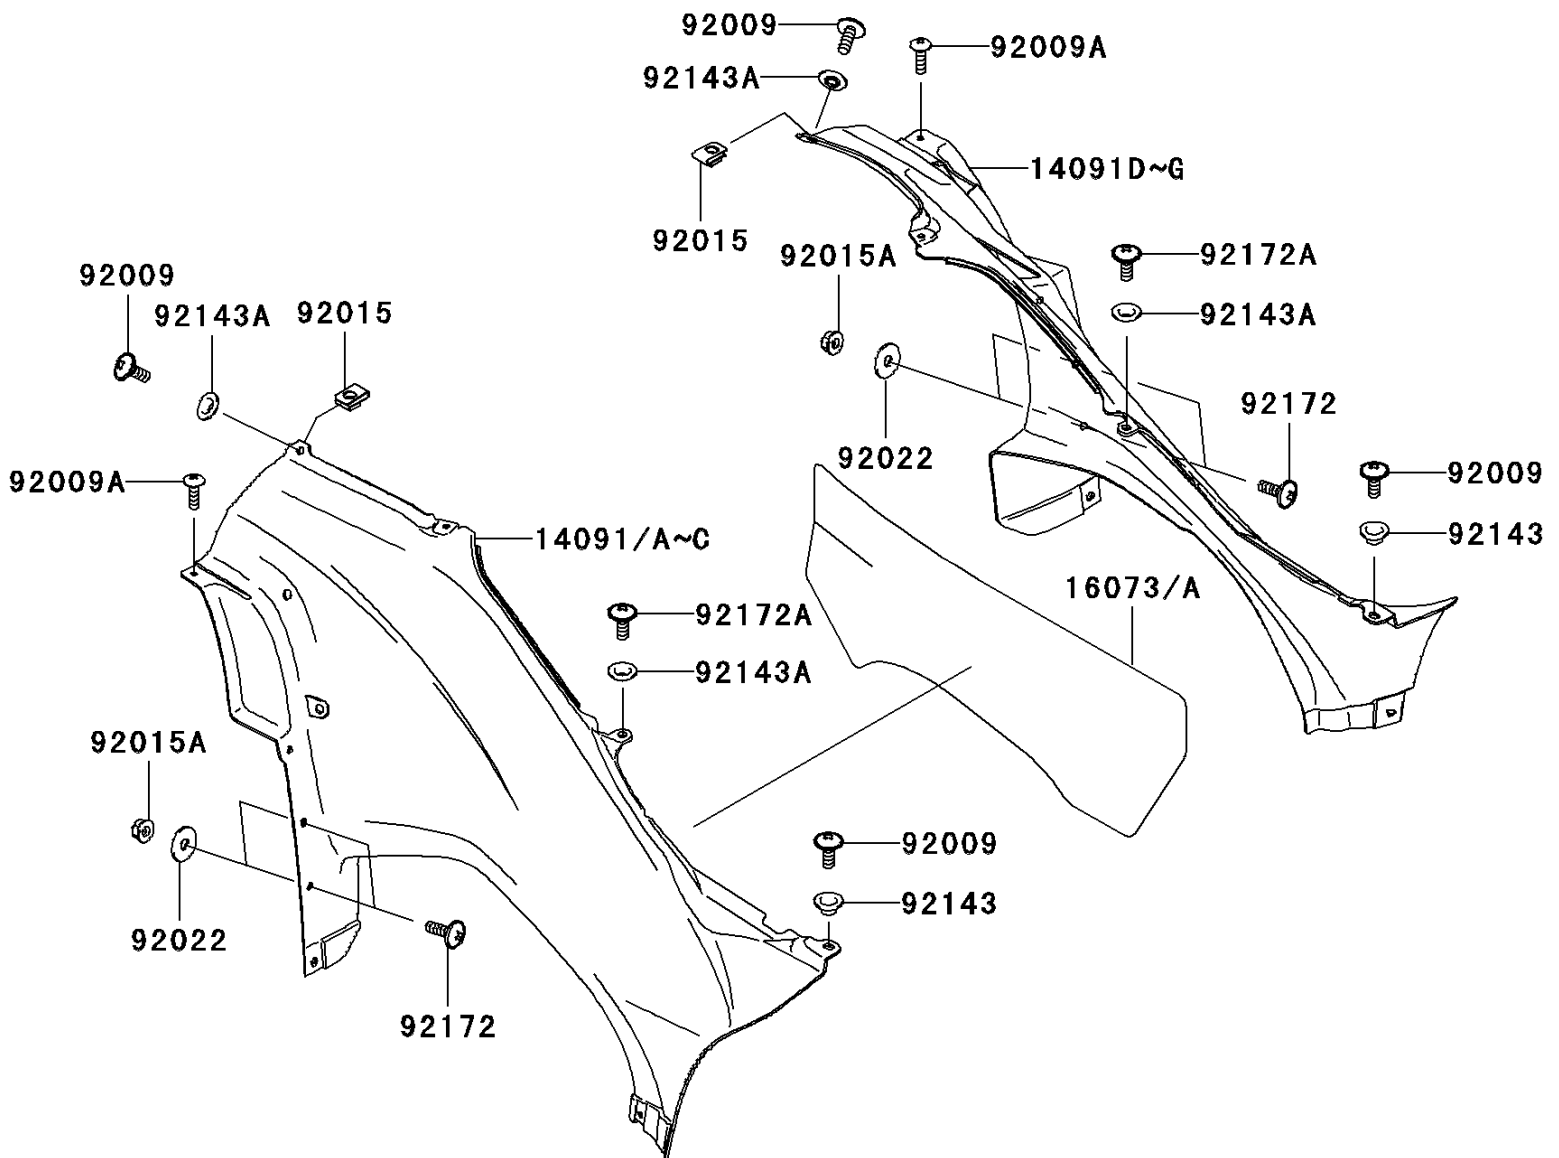

2006 Brute Force 750 4x4i PARTS DIAGRAM

Side Covers

F2611

2006 Brute Force 750 4x4i PARTS LIST

Side Covers

ITEM NAME	PART NUMBER	QUANTITY
COVER,SIDE,LH,A.RED (Ref # 14091)	14091-0137-260	1
COVER,SIDE,LH,W.GREEN (Ref # 14091A)	14091-0137-286	1
COVER,SIDE,RH,A.RED (Ref # 14091D)	14091-0138-260	1
COVER,SIDE,RH,W.GREEN (Ref # 14091E)	14091-0138-286	1
INSULATOR,SIDE COVER (Ref # 16073)	16073-0011	1
SCREW,6X16 (Ref # 92009)	92009-1621	1
SCREW,5X18 (Ref # 92009A)	92009-1655	1
NUT,6MM (Ref # 92015)	92015-1602	1
NUT,LOCK,FLANGED,6MM (Ref # 92015A)	92015-1603	1
WASHER,6.5X20X1.6,BLACK (Ref # 92022)	92022-1346	1
COLLAR (Ref # 92143)	92143-1057	1
COLLAR (Ref # 92143A)	92143-1087	1
SCREW,6X18 (Ref # 92172)	92172-0002	1
SCREW,6X14 (Ref # 92172A)	92172-0004	1