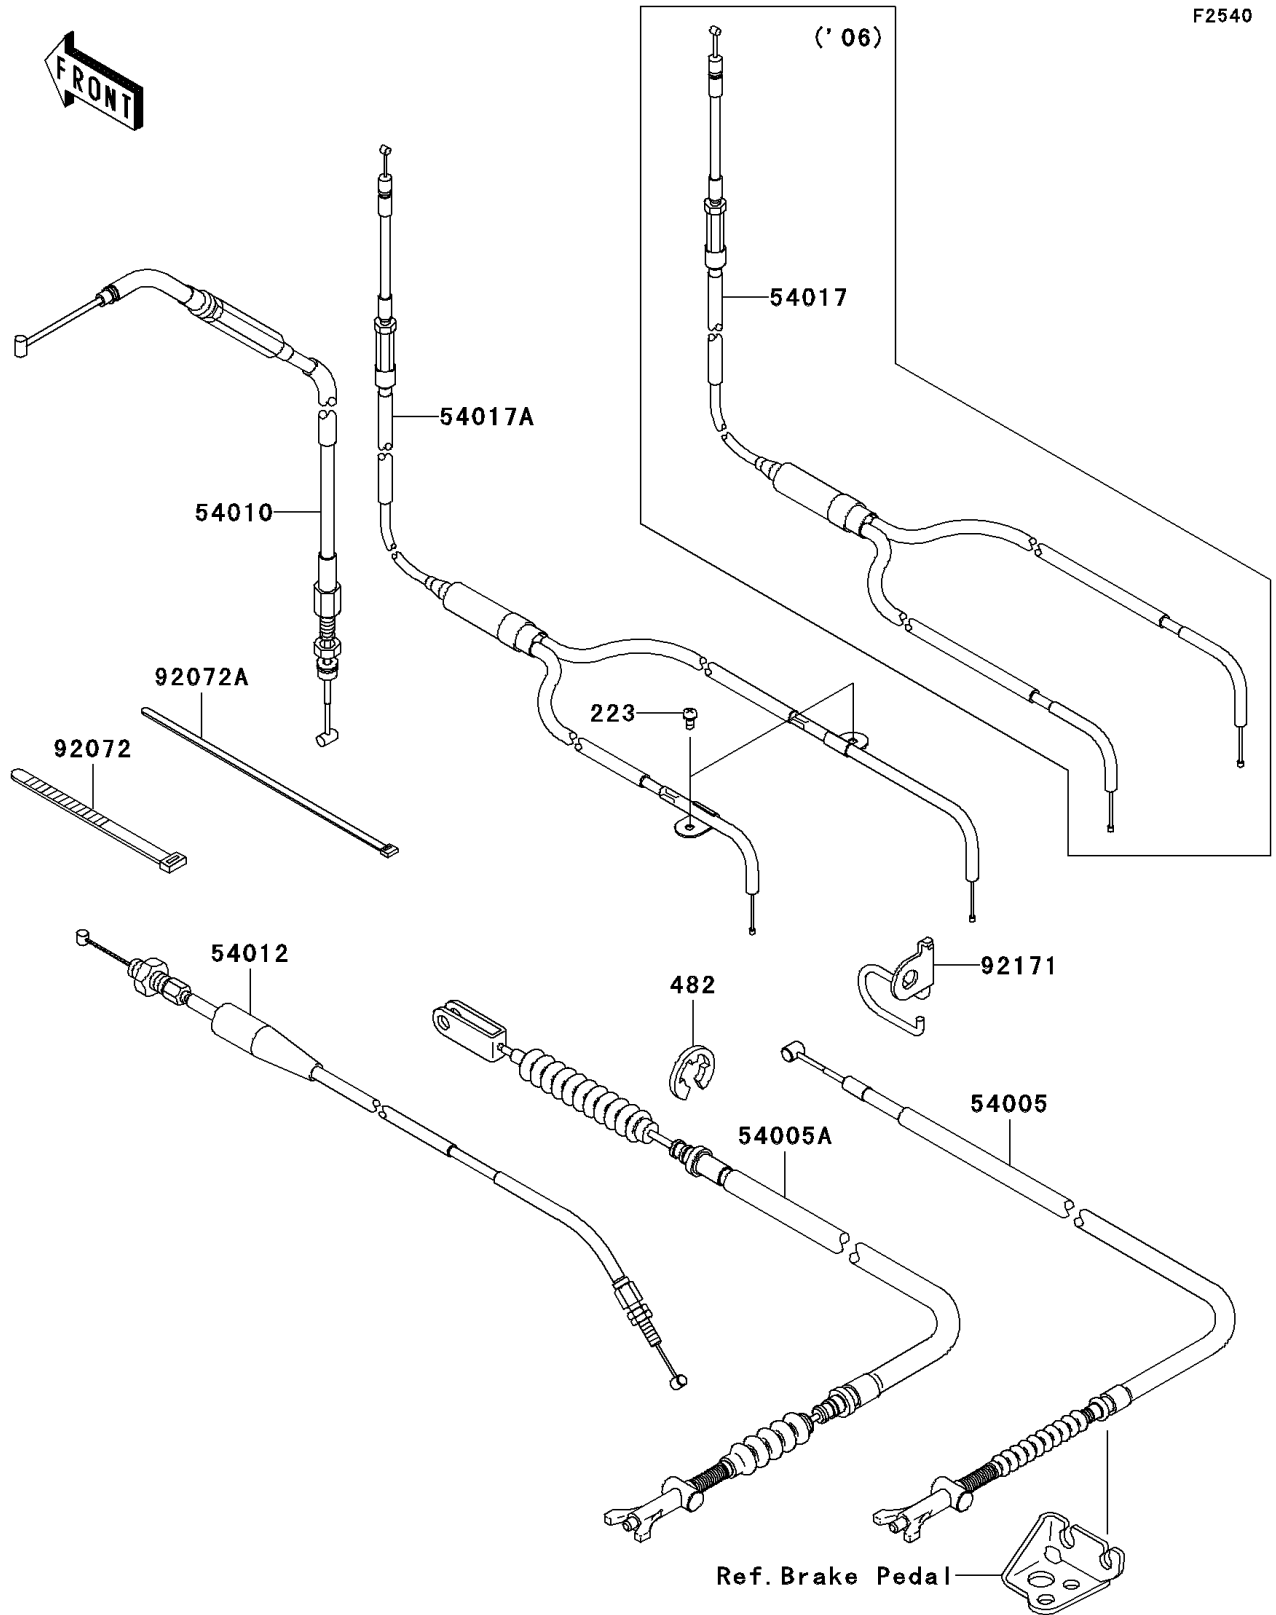

2007 Brute Force 750 4x4i PARTS DIAGRAM

Cables

2007 Brute Force 750 4x4i PARTS LIST

Cables

ITEM NAME	PART NUMBER	QUANTITY
SCREW-PAN-WS-CROS,4X8 (Ref # 223)	223D0408	1
CIRCLIP-TYPE-E,8MM (Ref # 482)	482L8000	1
CABLE-BRAKE,PARKING (Ref # 54005)	54005-0005	1
CABLE-BRAKE,FOOT (Ref # 54005A)	54005-0009	1
CABLE,FRONT DIFF LOCK (Ref # 54010)	54010-0009	1
CABLE-THROTTLE (Ref # 54012)	54012-0108	1
CABLE-STARTER (Ref # 54017A)	54017-0028	1
BAND,L=123 (Ref # 92072)	92072-030	1
BAND,L=188 (Ref # 92072A)	92072-1239	1
CLAMP,BRAKE CABLE (Ref # 92171)	92171-0228	1