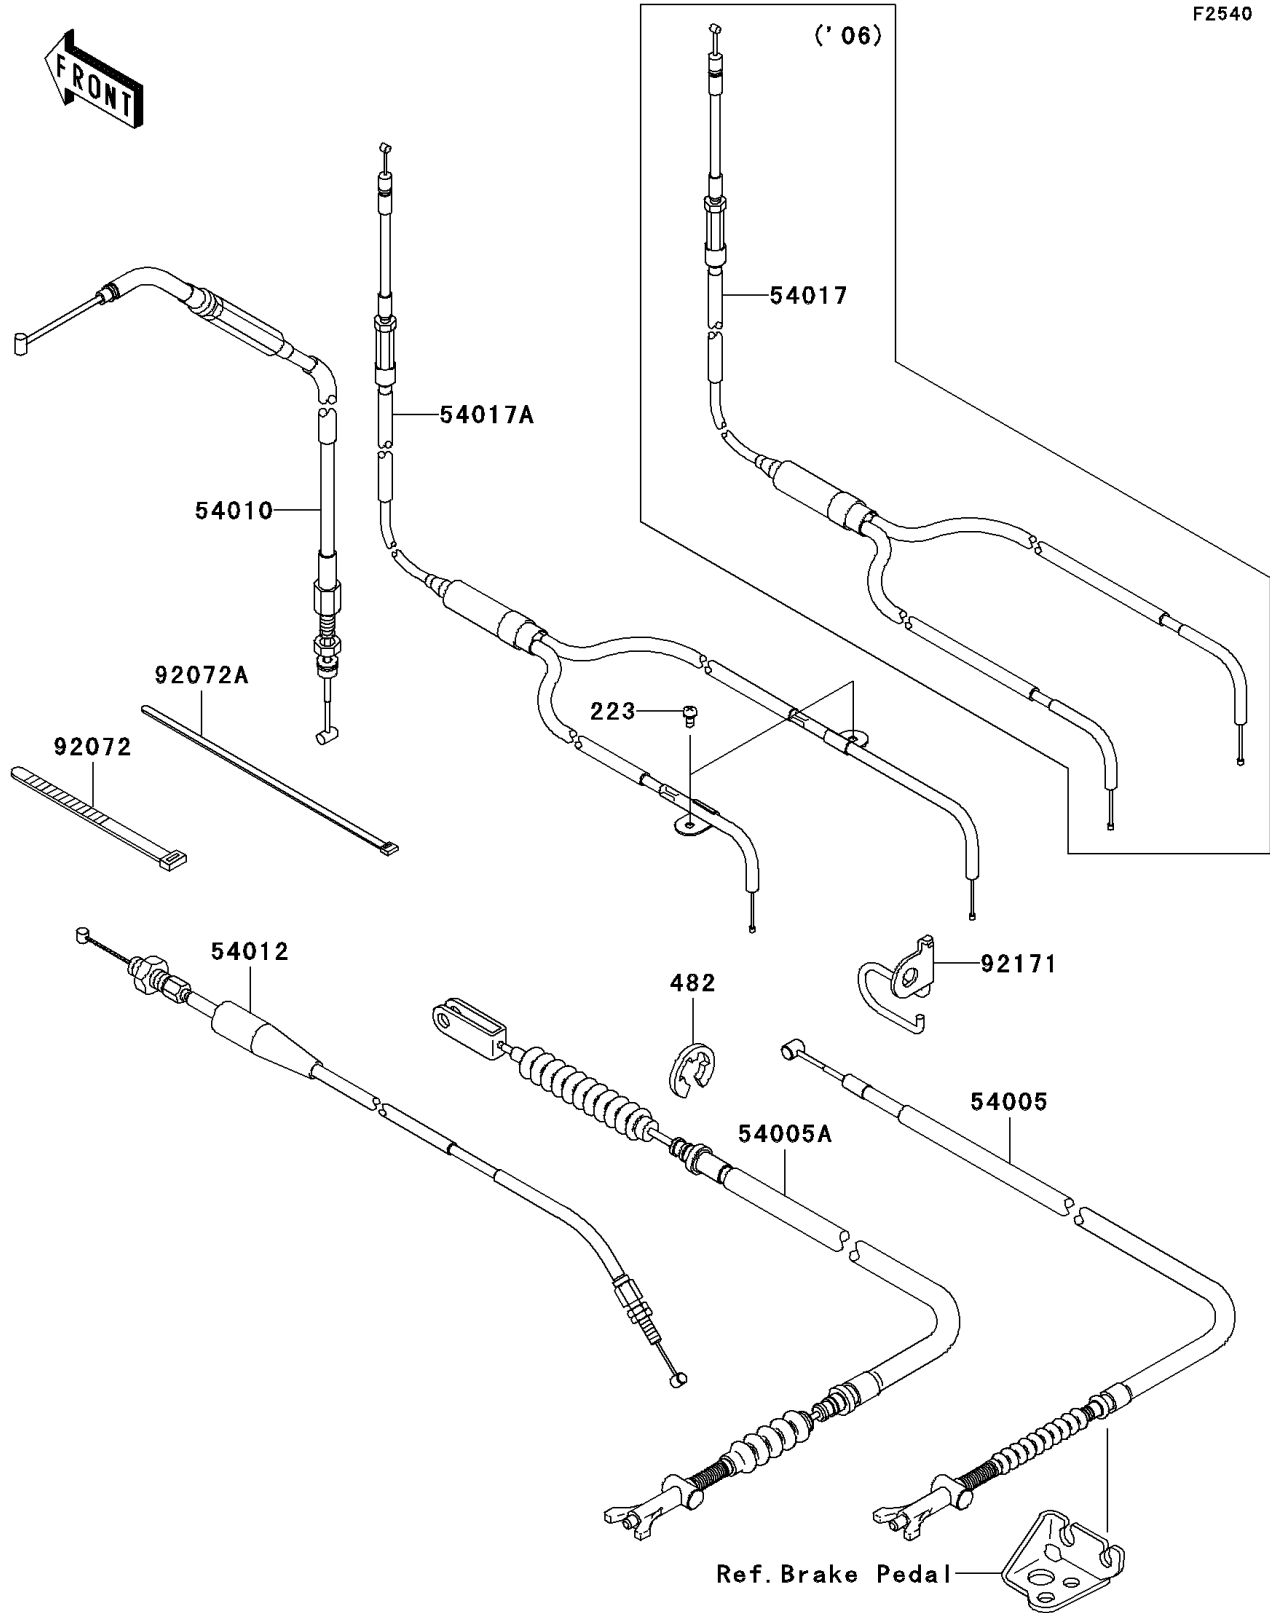

## 2006 Brute Force 750 4x4i PARTS DIAGRAM

Cables

## 2006 Brute Force 750 4x4i PARTS LIST

### Cables

ITEM NAME	PART NUMBER	QUANTITY
CIRCLIP-TYPE-E,8MM (Ref # 482)	482L8000	1
CABLE-BRAKE,PARKING (Ref # 54005)	54005-0005	1
CABLE-BRAKE,FOOT (Ref # 54005A)	54005-0009	1
CABLE,FRONT DIFF LOCK (Ref # 54010)	54010-0009	1
CABLE-THROTTLE (Ref # 54012)	54012-0108	1
CABLE-STARTER (Ref # 54017)	54017-0006	1
BAND,L=123 (Ref # 92072)	92072-030	1
BAND,L=188 (Ref # 92072A)	92072-1239	1
CLAMP,BRAKE CABLE (Ref # 92171)	92171-0228	1