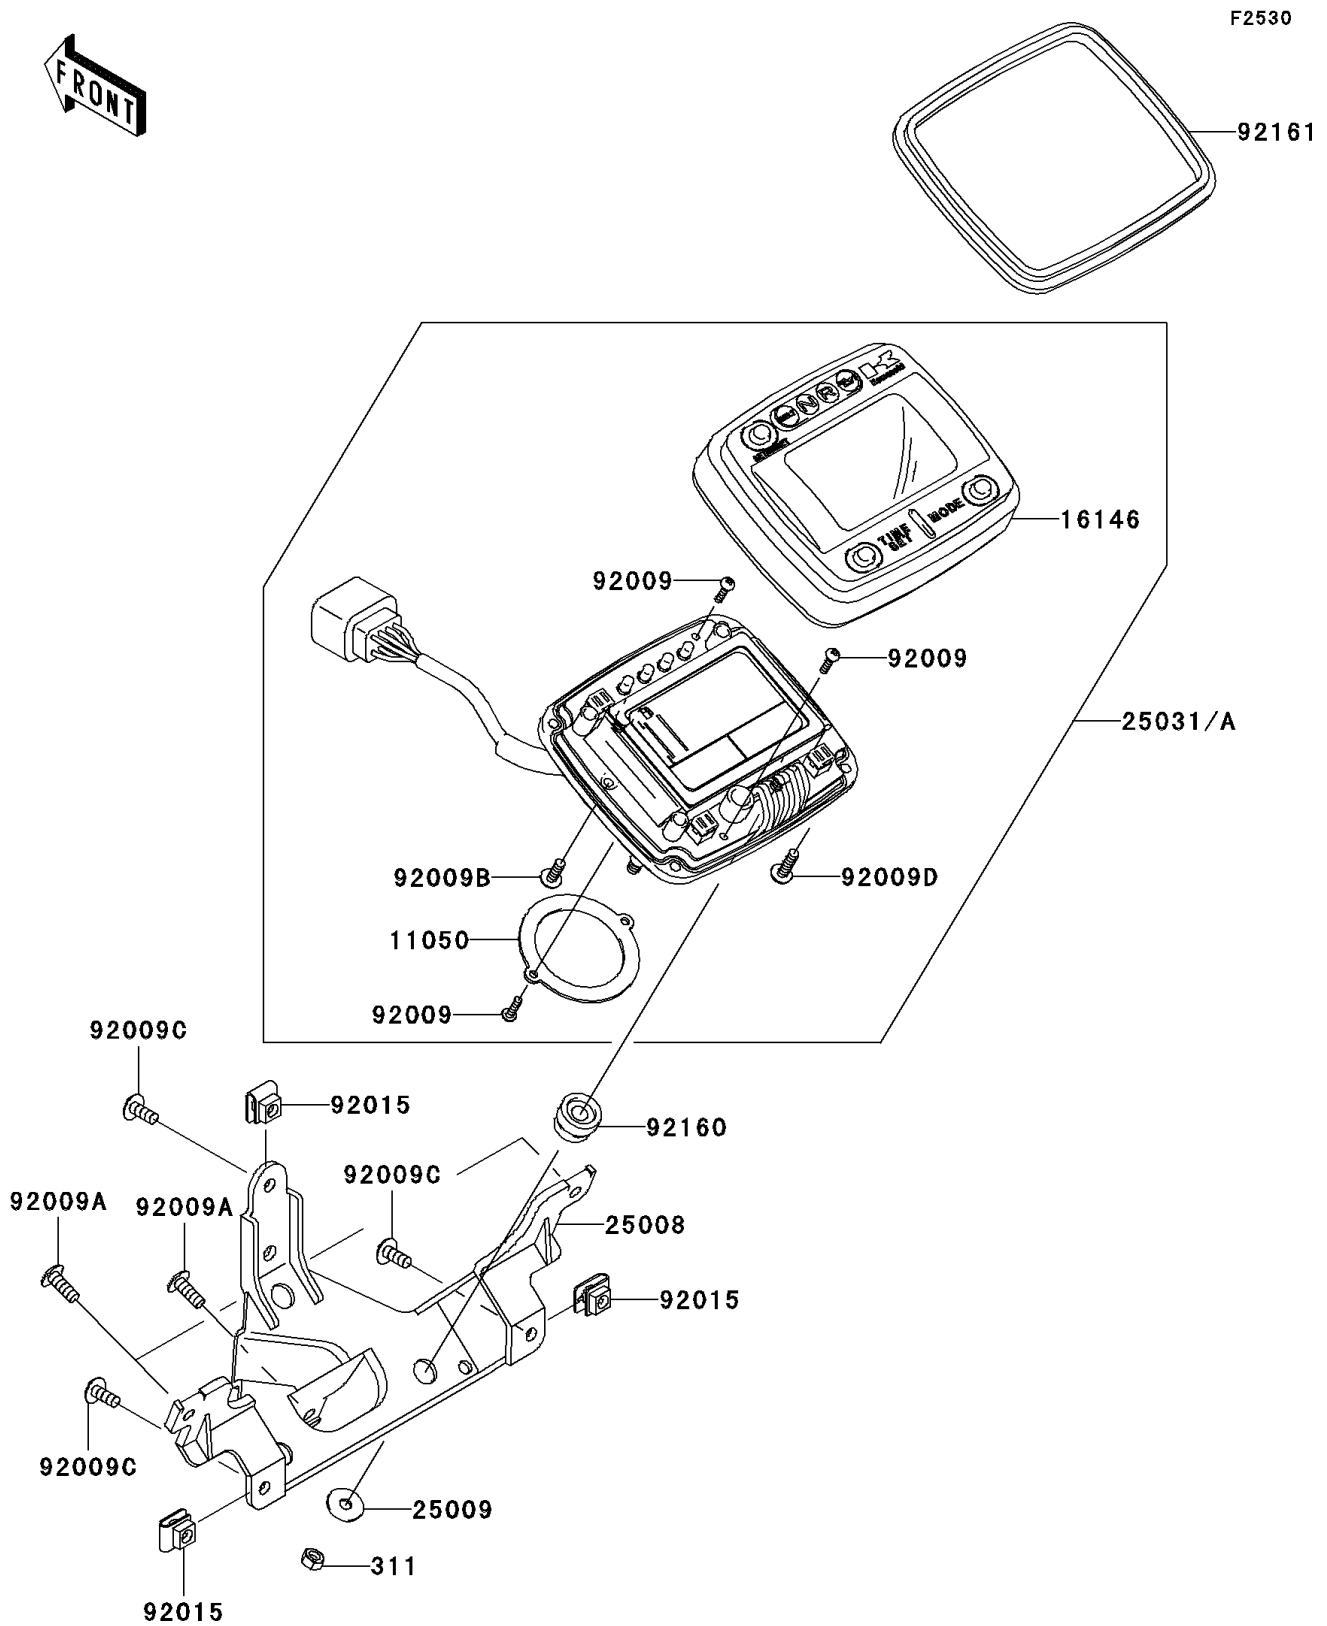

## 2007 Brute Force 750 4x4i PARTS DIAGRAM

Meter(s)

## 2007 Brute Force 750 4x4i PARTS LIST

Meter(s)

ITEM NAME	PART NUMBER	QUANTITY
NUT-HEX (Ref # 311)	311C0500	1
BRACKET,METER (Ref # 11050)	11050-1932	1
COVER-ASSY,UPPER (Ref # 16146)	16146-0011	1
BRACKET-METER (Ref # 25008)	25008-0003	1
WASHER,5.2X16X1.2 (Ref # 25009)	25009-004	1
SCREW,TAPPING,3X12 (Ref # 92009)	92009-1028	1
SCREW,TAPPING,5X14 (Ref # 92009A)	92009-1197	1
SCREW,TAPPING,4X12 (Ref # 92009B)	92009-1254	1
SCREW,5X12 (Ref # 92009C)	92009-1652	1
SCREW,6X18 (Ref # 92009D)	92009-1663	1
NUT,5MM (Ref # 92015)	92015-1573	1
DAMPER (Ref # 92160)	92160-1460	1
DAMPER,METER,UPP (Ref # 92161)	92161-1114	1
METER-ASSY,MPH (Ref # 25031)	25031-0034	1
METER-ASSY,KPH (Ref # 25031A)	25031-0057	1