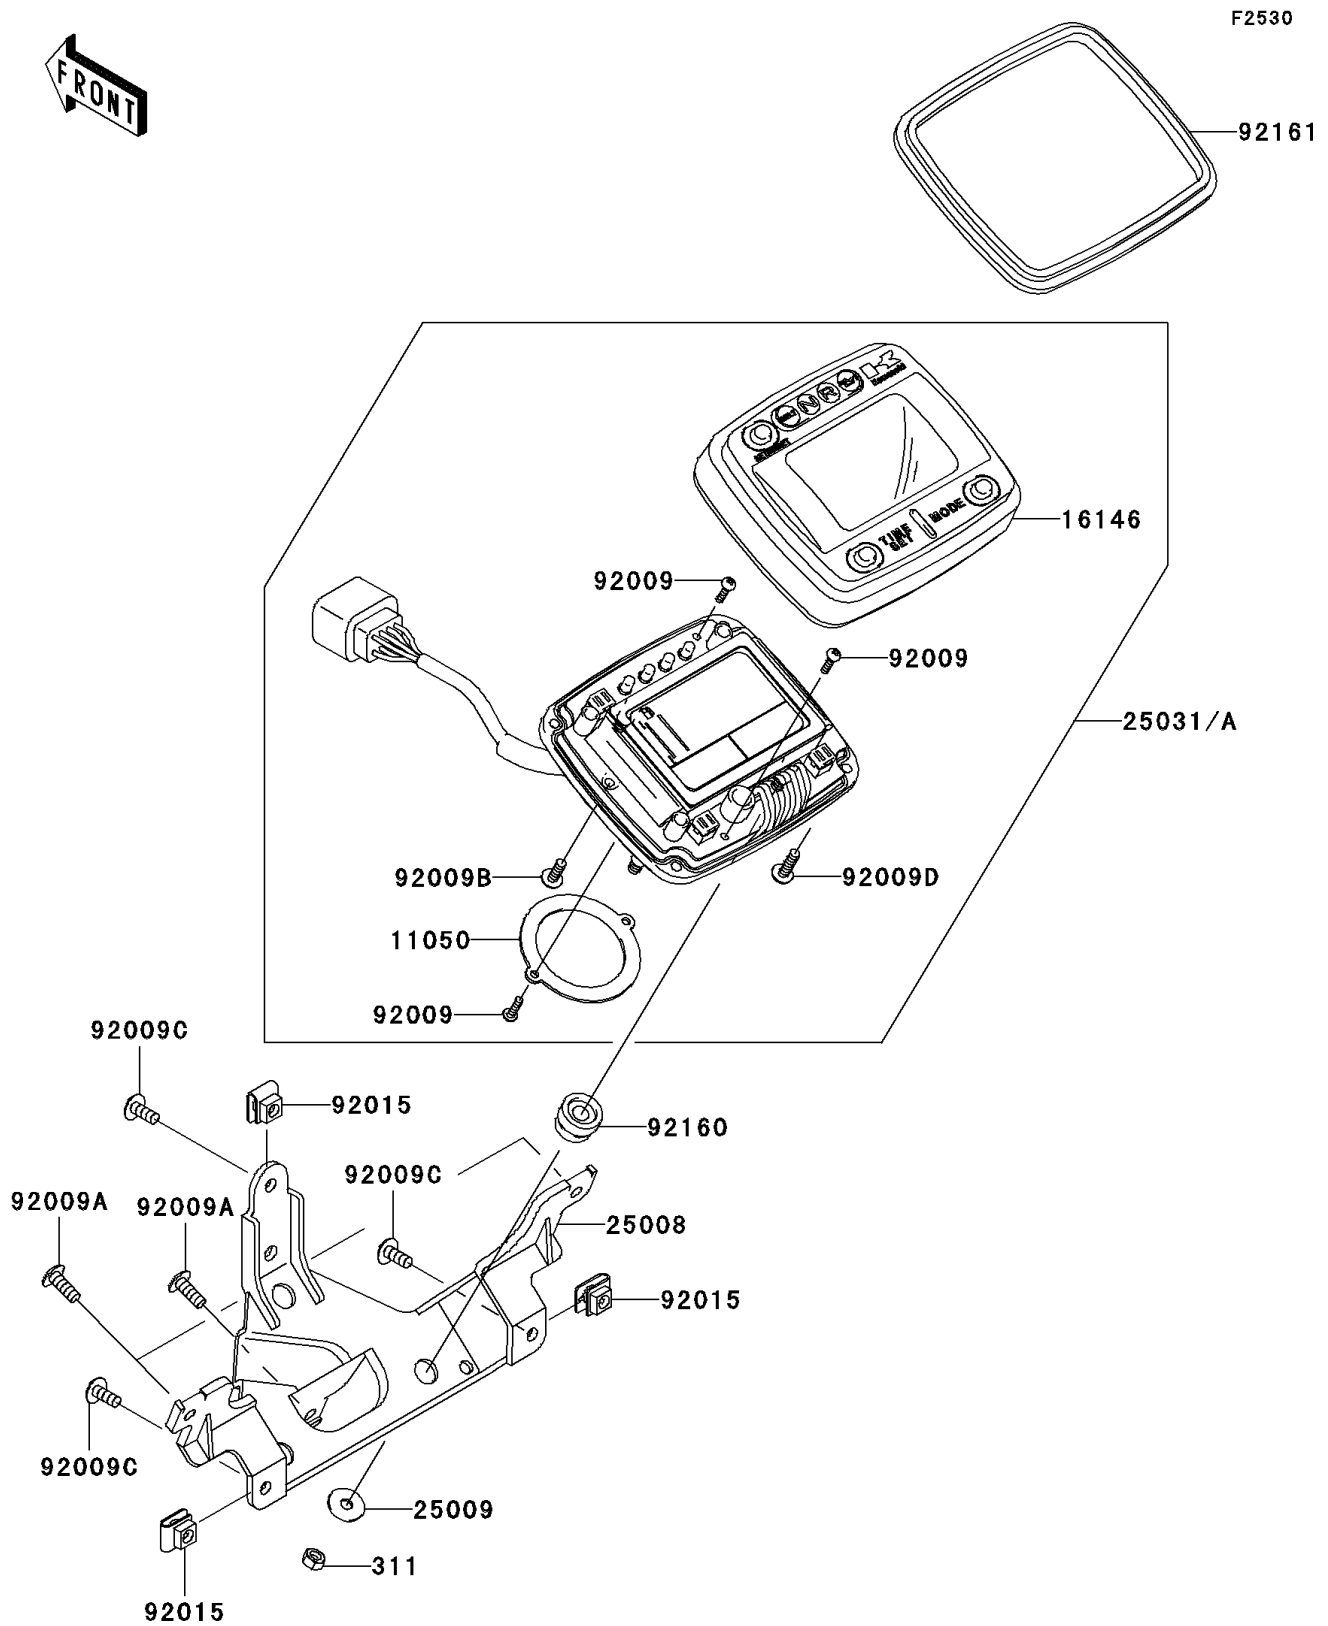

## 2006 Brute Force 750 4x4i PARTS DIAGRAM

Meter(s)

## 2006 Brute Force 750 4x4i PARTS LIST

Meter(s)

ITEM NAME	PART NUMBER	QUANTITY
NUT-HEX (Ref # 311)	311C0500	1
BRACKET,METER (Ref # 11050)	11050-1932	1
COVER-ASSY,UPPER (Ref # 16146)	16146-0011	1
BRACKET-METER (Ref # 25008)	25008-0003	1
WASHER,5.2X16X1.2 (Ref # 25009)	25009-004	1
SCREW,TAPPING,3X12 (Ref # 92009)	92009-1028	1
SCREW,TAPPING,5X14 (Ref # 92009A)	92009-1197	1
SCREW,TAPPING,4X12 (Ref # 92009B)	92009-1254	1
SCREW,5X12 (Ref # 92009C)	92009-1652	1
SCREW,6X18 (Ref # 92009D)	92009-1663	1
NUT,5MM (Ref # 92015)	92015-1573	1
DAMPER (Ref # 92160)	92160-1460	1
DAMPER,METER,UPP (Ref # 92161)	92161-1114	1
METER-ASSY,MPH (Ref # 25031)	25031-0034	1
METER-ASSY,KPH (Ref # 25031A)	25031-0057	1