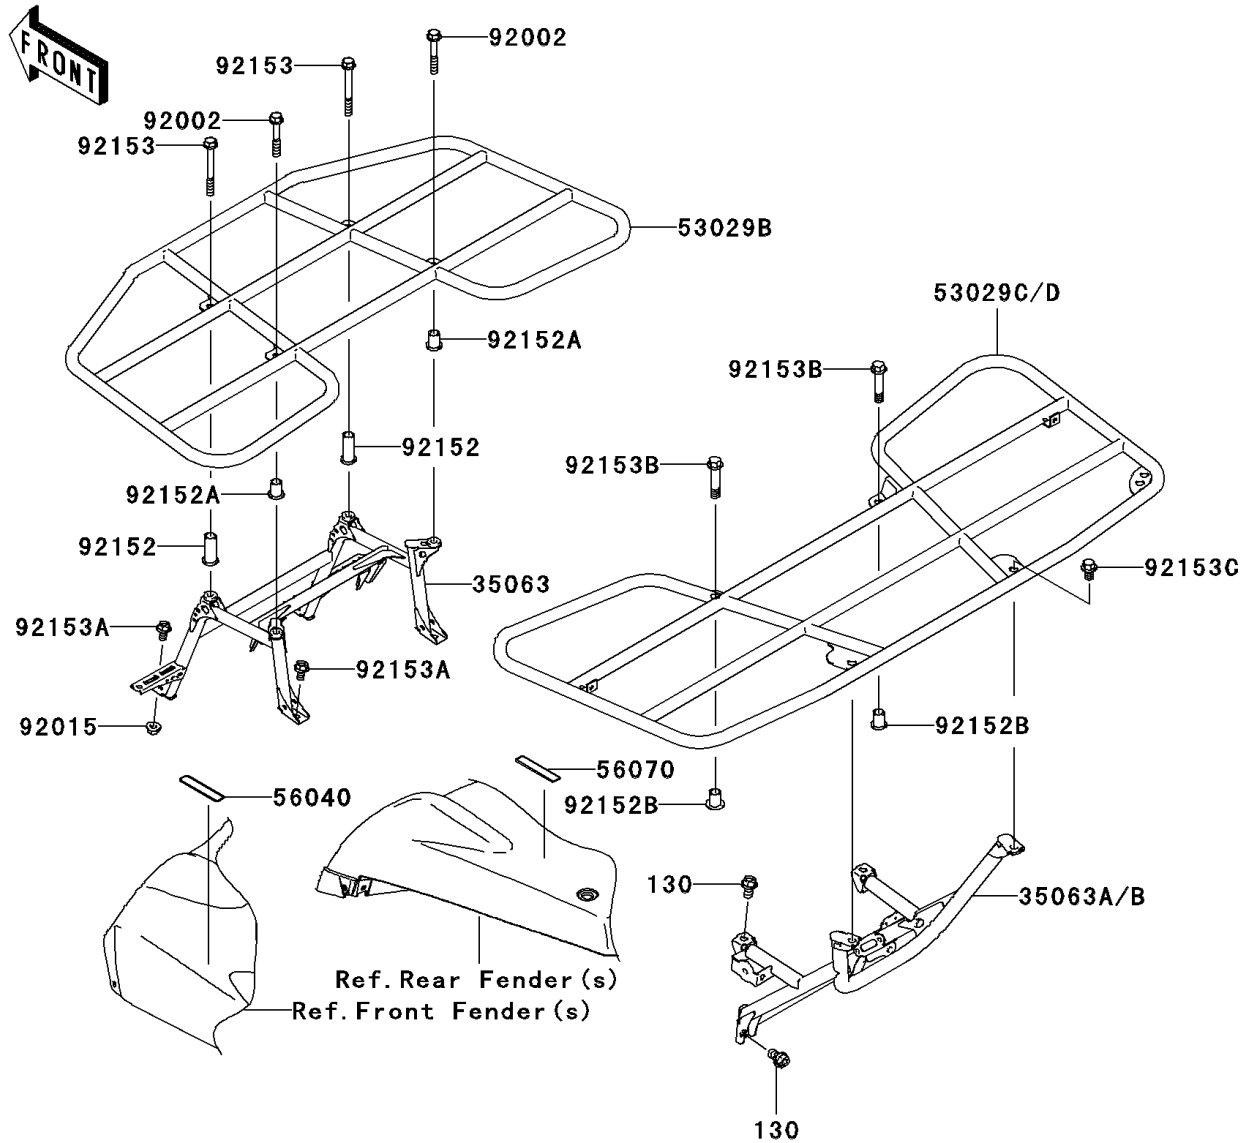

2007 Brute Force 750 4x4i PARTS DIAGRAM

Carrier(s)

F2520

2007 Brute Force 750 4x4i PARTS LIST

Carrier(s)

ITEM NAME	PART NUMBER	QUANTITY
BOLT-FLANGED,10X16 (Ref # 130)	130S1016	1
STAY,FR (Ref # 35063)	35063-0164	1
STAY,REAR CARRIER,W.BLACK (Ref # 35063B)	35063-0185-388	1
LABEL-WARNING,MAXIMUM LOAD (Ref # 56040)	56040-1321	1
LABEL-WARNING,MAXIMUM LOAD (Ref # 56070)	56070-0041	1
BOLT,8X50 (Ref # 92002)	92002-1934	1
NUT,FLANGED,8MM (Ref # 92015)	92015-1406	1
COLLAR (Ref # 92152)	92152-0254	1
COLLAR (Ref # 92152A)	92152-0255	1
COLLAR (Ref # 92152B)	92152-0257	1
BOLT,FLANGED,8X70 (Ref # 92153)	92153-0748	1
BOLT,FLANGED,8X14 (Ref # 92153A)	92153-0931	1
BOLT,FLANGED,10X44 (Ref # 92153B)	92153-1374	1
BOLT,FLANGED,10X14 (Ref # 92153C)	92153-1375	1
CARRIER,FR,W.BLACK (Ref # 53029)	53029-0031-388	1
CARRIER,FR,W.BLACK (Ref # 53029B)	53029-0033-388	1
CARRIER,RR,W.BLACK (Ref # 53029D)	53029-0044-388	1
CARRIER,RR,W.BLACK (Ref # 53029E)	53029-0045-388	1