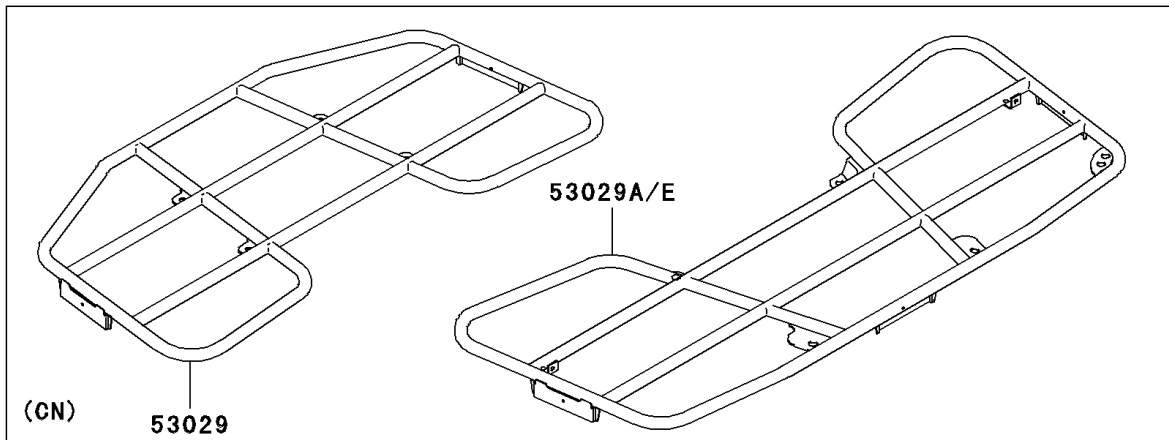

2007 Brute Force 750 4x4i PARTS DIAGRAM

Carrier(s)

F2520

2007 Brute Force 750 4x4i PARTS LIST

Carrier(s)

ITEM NAME	PART NUMBER	QUANTITY
BOLT-FLANGED,10X16 (Ref # 130)	130S1016	1
STAY,FR (Ref # 35063)	35063-0164	1
STAY,REAR CARRIER,W.BLACK (Ref # 35063B)	35063-0185-388	1
LABEL-WARNING,MAXIMUM LOAD (Ref # 56040)	56040-1321	1
LABEL-WARNING,MAXIMUM LOAD (Ref # 56070)	56070-0041	1
BOLT,8X50 (Ref # 92002)	92002-1934	1
NUT,FLANGED,8MM (Ref # 92015)	92015-1406	1
COLLAR (Ref # 92152)	92152-0254	1
COLLAR (Ref # 92152A)	92152-0255	1
COLLAR (Ref # 92152B)	92152-0257	1
BOLT,FLANGED,8X70 (Ref # 92153)	92153-0748	1
BOLT,FLANGED,8X14 (Ref # 92153A)	92153-0931	1
BOLT,FLANGED,10X44 (Ref # 92153B)	92153-1374	1
BOLT,FLANGED,10X14 (Ref # 92153C)	92153-1375	1
CARRIER,FR,W.BLACK (Ref # 53029)	53029-0031-388	1
CARRIER,FR,W.BLACK (Ref # 53029B)	53029-0033-388	1
CARRIER,RR,W.BLACK (Ref # 53029D)	53029-0044-388	1
CARRIER,RR,W.BLACK (Ref # 53029E)	53029-0045-388	1