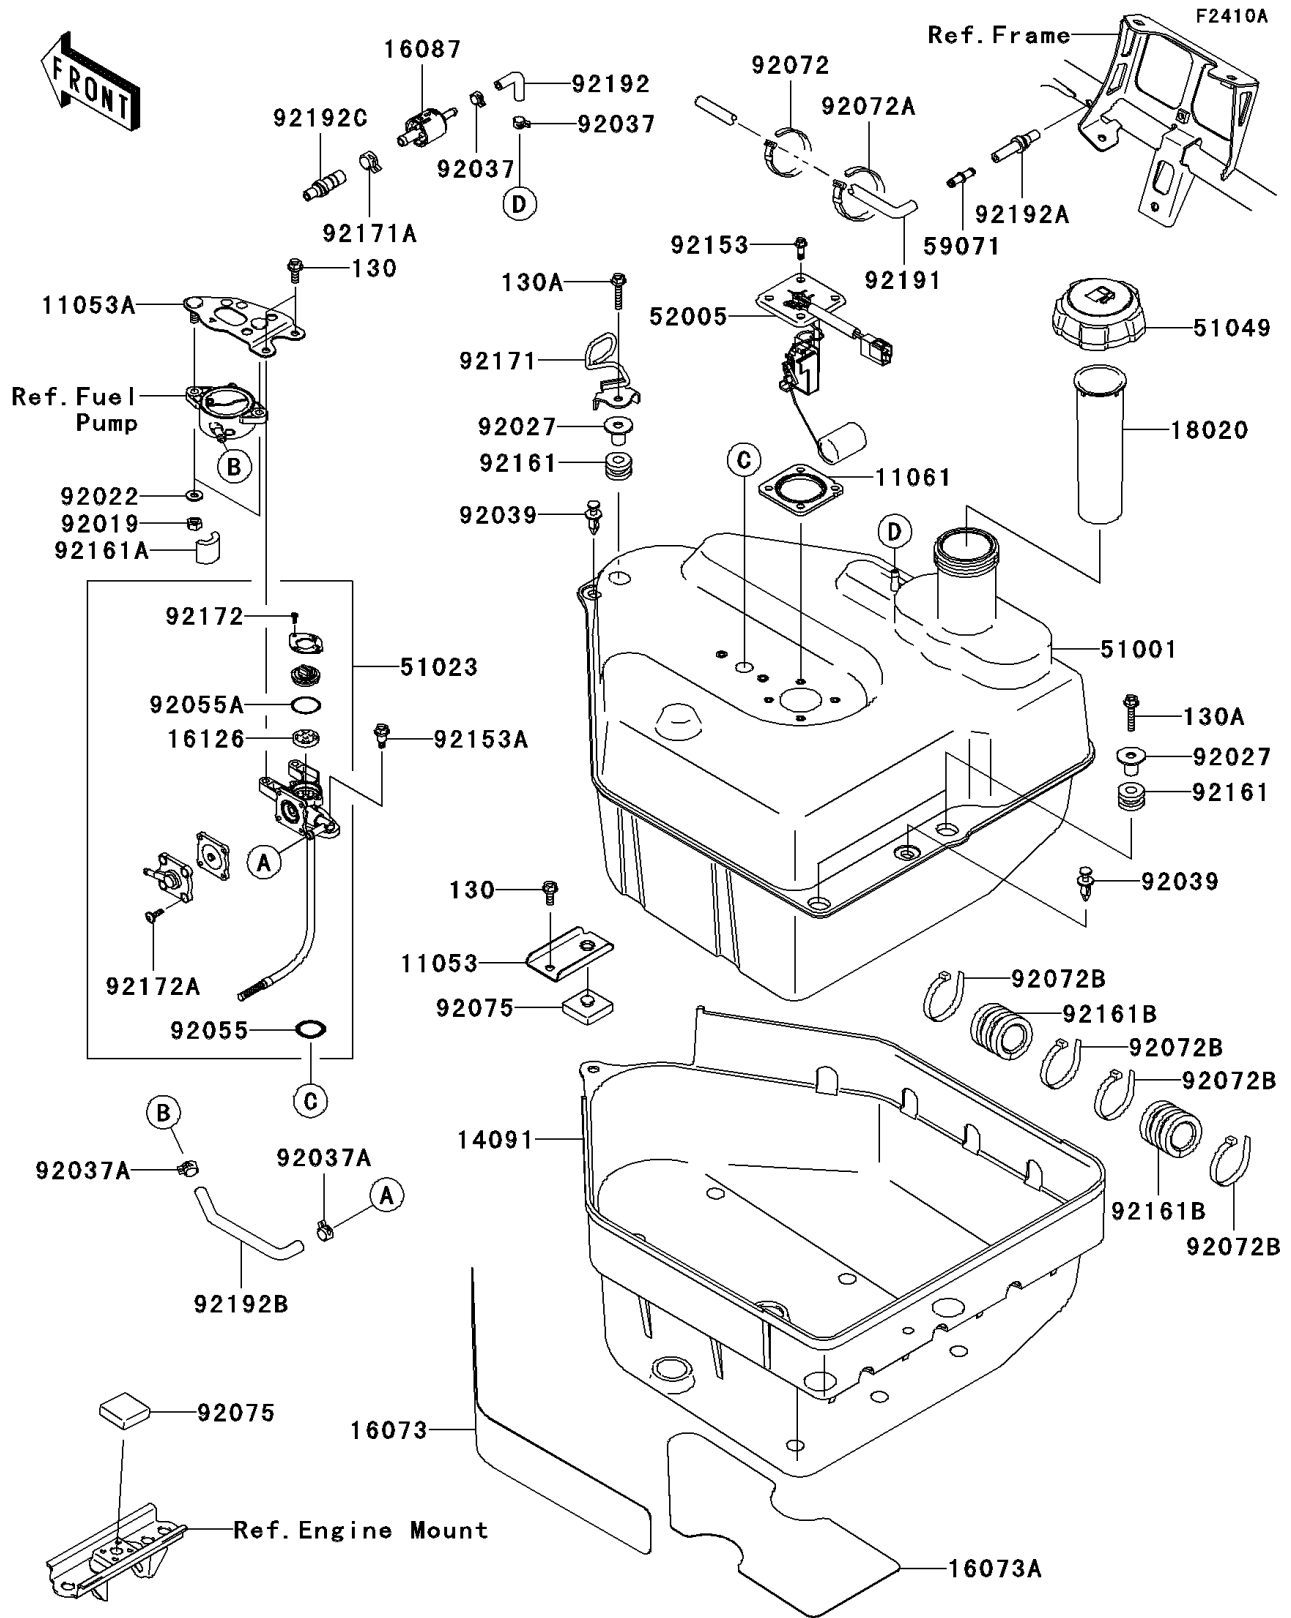

2007 Brute Force 750 4x4i PARTS DIAGRAM

Fuel Tank(A7F)

2007 Brute Force 750 4x4i PARTS LIST

Fuel Tank(A7F)

ITEM NAME	PART NUMBER	QUANTITY
BRACKET,FUEL TANK,TOP (Ref # 11053)	11053-0936	1
BRACKET,FUEL PUMP (Ref # 11053A)	11053-1247	1
GASKET,FUEL GAUGE (Ref # 11061)	11061-0071	1
COVER,FUEL TANK,LWR (Ref # 14091)	14091-0608	1
INSULATOR,FUEL TANK COVER,SIDE (Ref # 16073)	16073-0033	1
INSULATOR,FUEL TANK COVER,LWR (Ref # 16073A)	16073-0034	1
VALVE-CHECK (Ref # 16087)	16087-0002	1
VALVE (Ref # 16126)	16126-0027	1
BAFFLE,FUEL TANK (Ref # 18020)	18020-0008	1
TANK-COMP-FUEL (Ref # 51001)	51001-0058	1
TAP-ASSY,FUEL (Ref # 51023)	51023-0022	1
CAP-TANK,FUEL (Ref # 51049)	51049-1128	1
GAUGE,FUEL (Ref # 52005)	52005-0011	1
JOINT (Ref # 59071)	59071-3717	1
NUT,LOCK,6MM (Ref # 92019)	92019-008	2
WASHER,6.2X15.0X1.2 (Ref # 92022)	92022-2373	2
COLLAR,L=16.1 (Ref # 92027)	92027-1847	3
CLAMP,TUBE (Ref # 92037)	92037-1461	2
CLAMP,TUBE (Ref # 92037A)	92037-1505	2
RIVET (Ref # 92039)	92039-1229	2
RING-O,FUEL TAP (Ref # 92055)	92055-0081	1
RING-O (Ref # 92055A)	92055-0111	1
BAND,L=149 (Ref # 92072)	92072-031	1
BAND,L=186 (Ref # 92072A)	92072-056	1
BAND,L=188 (Ref # 92072B)	92072-1239	4
DAMPER (Ref # 92075)	92075-1882	2
BOLT,FLANGED,5MM (Ref # 92153)	92153-0361	4
BOLT,6MM (Ref # 92153A)	92153-0824	2
DAMPER (Ref # 92161)	92161-0106	3