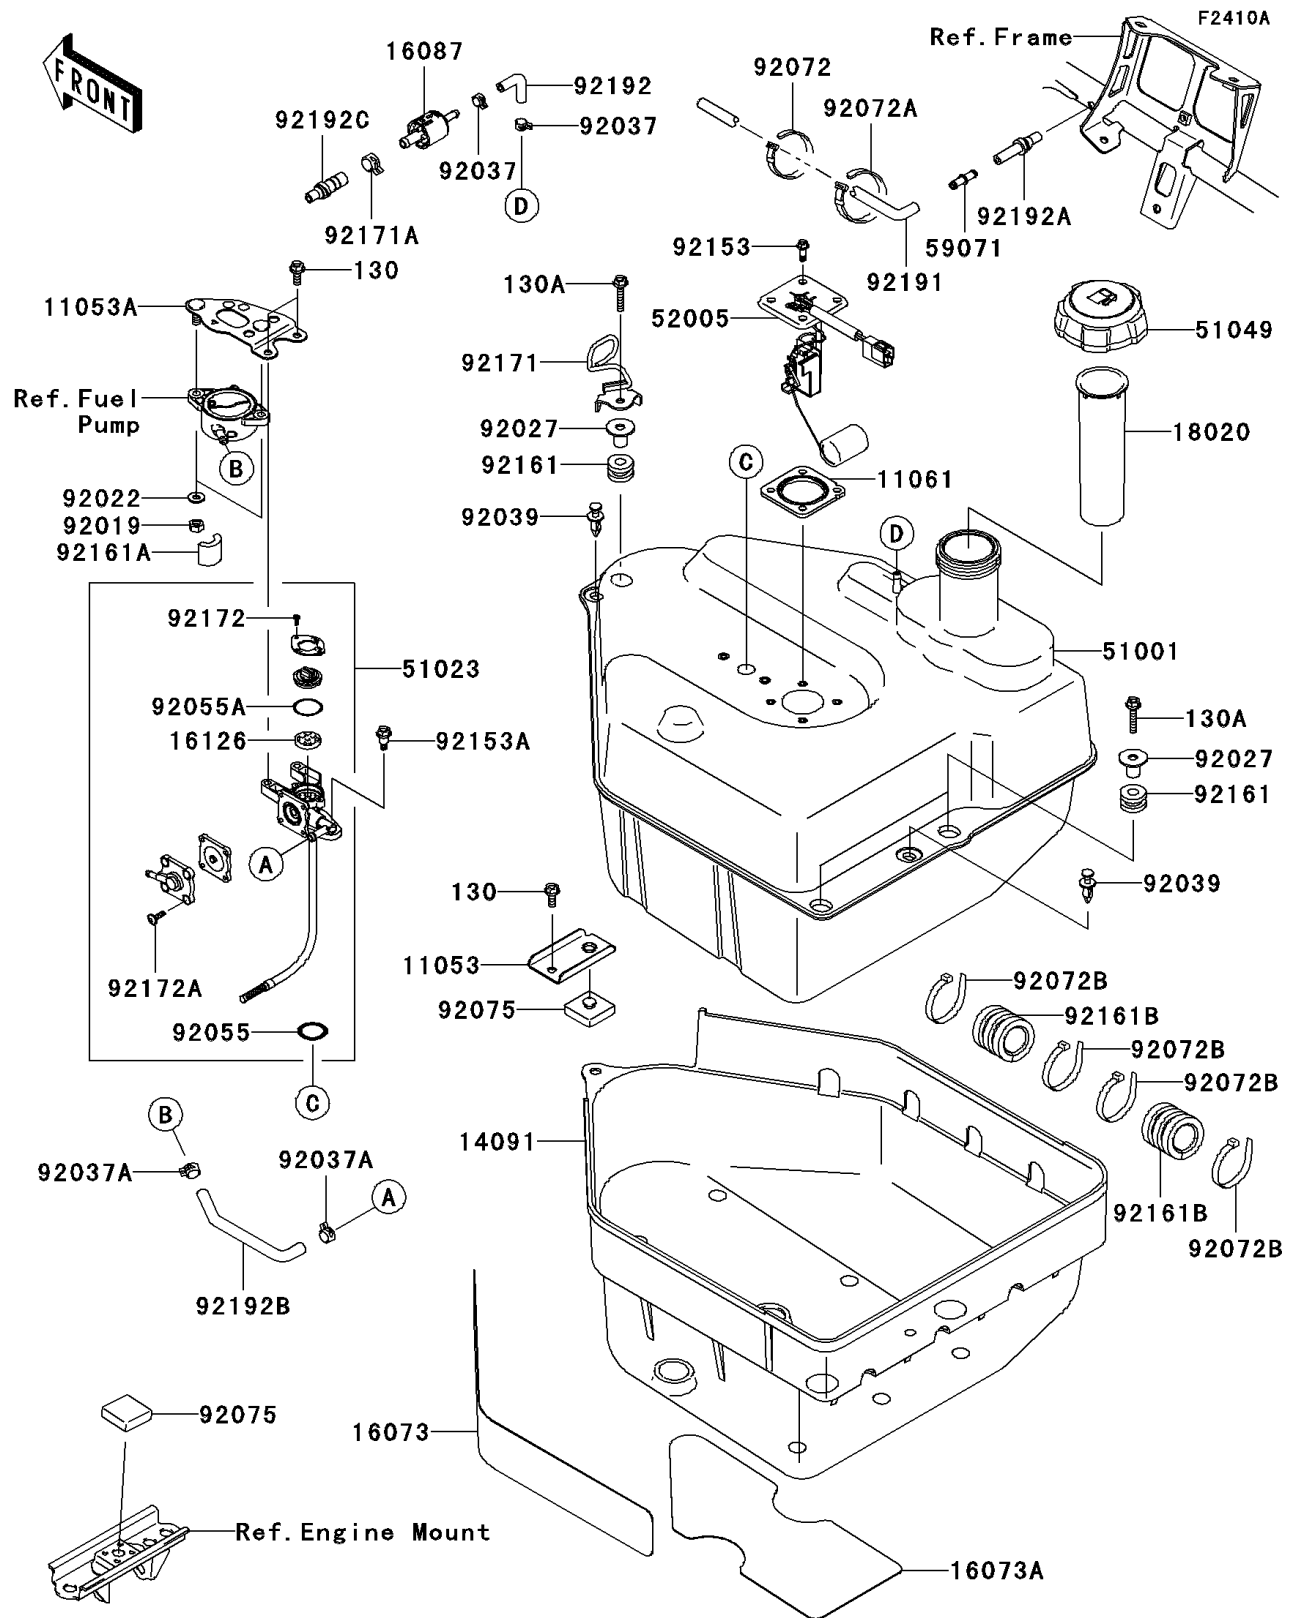

2007 Brute Force 750 4x4i PARTS DIAGRAM

Fuel Tank(A7F)

2007 Brute Force 750 4x4i PARTS LIST

Fuel Tank(A7F)

ITEM NAME	PART NUMBER	QUANTITY
BRACKET,FUEL TANK,TOP (Ref # 11053)	11053-0936	1
BRACKET,FUEL PUMP (Ref # 11053A)	11053-1247	1
GASKET,FUEL GAUGE (Ref # 11061)	11061-0071	1
COVER,FUEL TANK,LWR (Ref # 14091)	14091-0608	1
INSULATOR,FUEL TANK COVER,SIDE (Ref # 16073)	16073-0033	1
INSULATOR,FUEL TANK COVER,LWR (Ref # 16073A)	16073-0034	1
VALVE-CHECK (Ref # 16087)	16087-0002	1
VALVE (Ref # 16126)	16126-0027	1
BAFFLE,FUEL TANK (Ref # 18020)	18020-0008	1
TANK-COMP-FUEL (Ref # 51001)	51001-0058	1
TAP-ASSY,FUEL (Ref # 51023)	51023-0022	1
CAP-TANK,FUEL (Ref # 51049)	51049-1128	1
GAUGE,FUEL (Ref # 52005)	52005-0011	1
JOINT (Ref # 59071)	59071-3717	1
NUT,LOCK,6MM (Ref # 92019)	92019-008	1
WASHER,6.2X15.0X1.2 (Ref # 92022)	92022-2373	1
COLLAR,L=16.1 (Ref # 92027)	92027-1847	1
CLAMP,TUBE (Ref # 92037)	92037-1461	1
CLAMP,TUBE (Ref # 92037A)	92037-1505	1
RIVET (Ref # 92039)	92039-1229	1
RING-O,FUEL TAP (Ref # 92055)	92055-0081	1
RING-O (Ref # 92055A)	92055-0111	1
BAND,L=149 (Ref # 92072)	92072-031	1
BAND,L=186 (Ref # 92072A)	92072-056	1
BAND,L=188 (Ref # 92072B)	92072-1239	1
DAMPER (Ref # 92075)	92075-1882	1
BOLT,FLANGED,5MM (Ref # 92153)	92153-0361	1
BOLT,6MM (Ref # 92153A)	92153-0824	1
DAMPER (Ref # 92161)	92161-0106	1