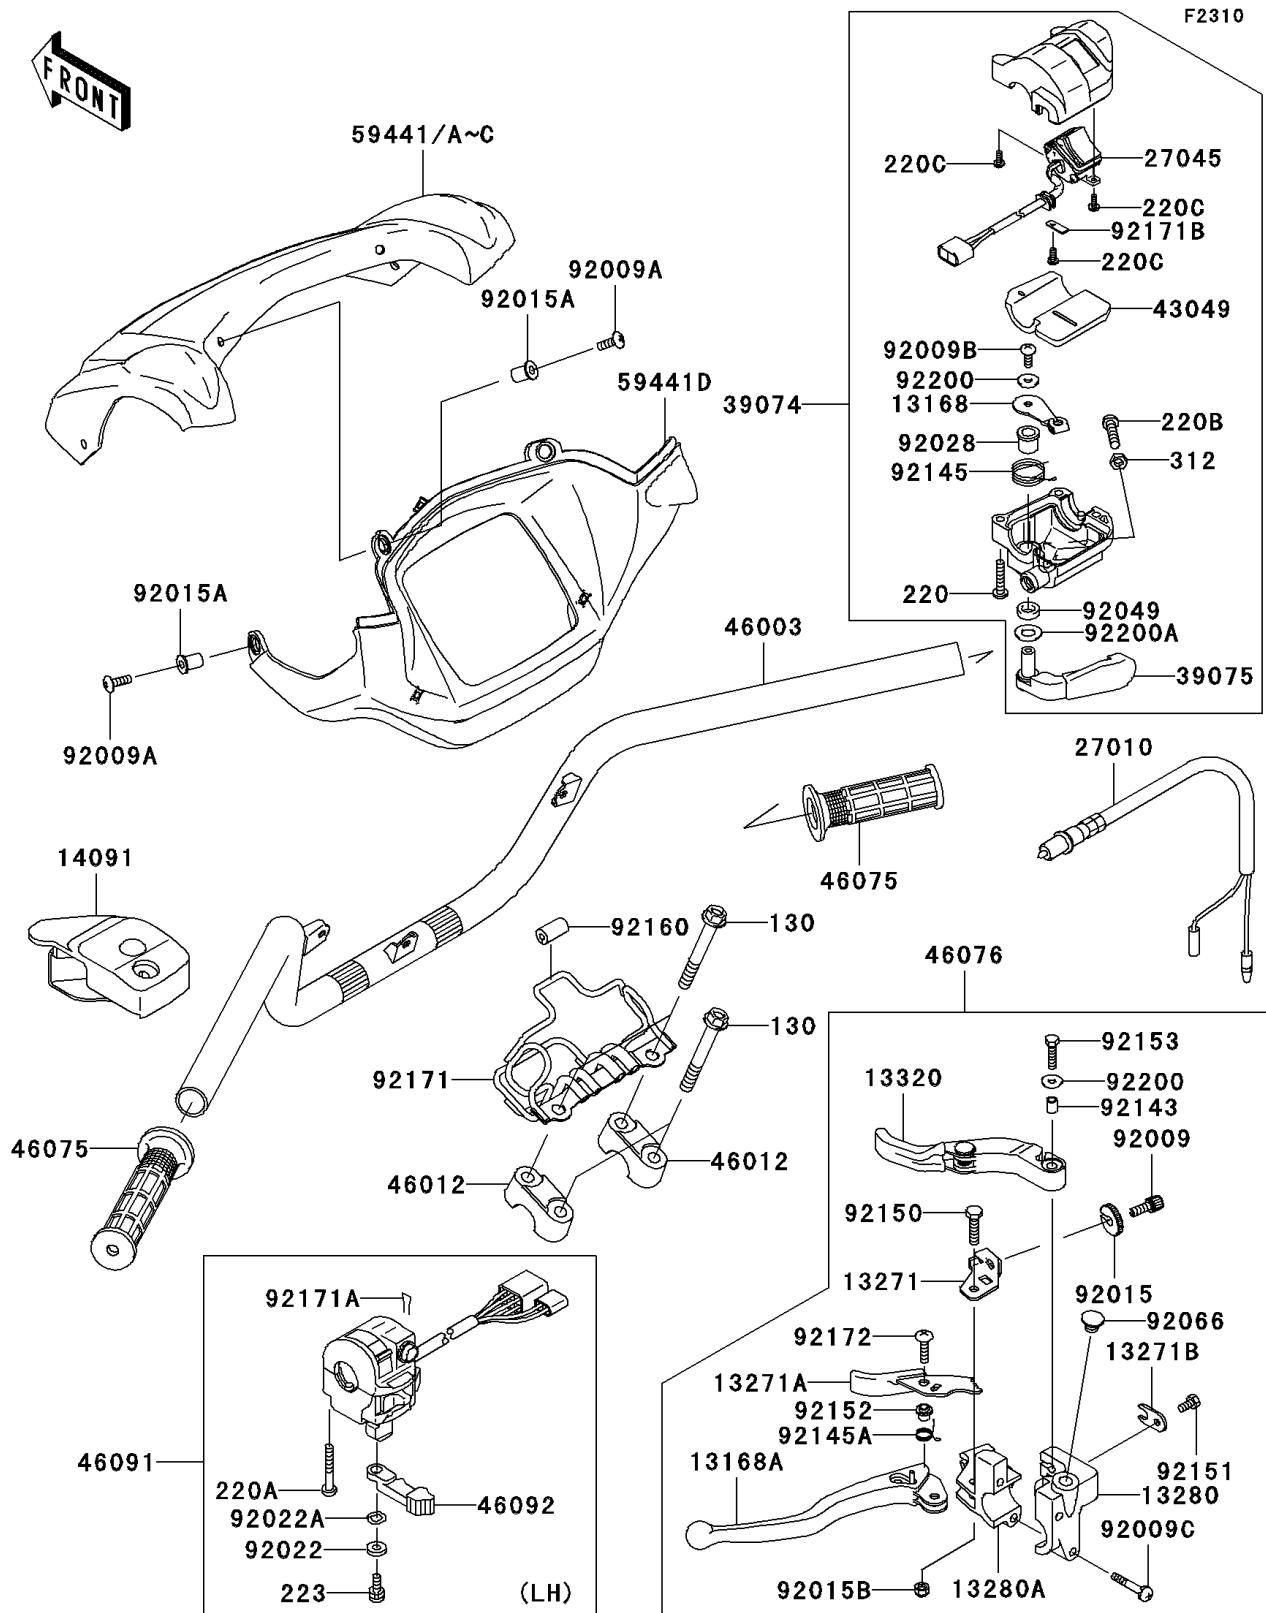

2007 Brute Force 750 4x4i PARTS DIAGRAM

Handlebar