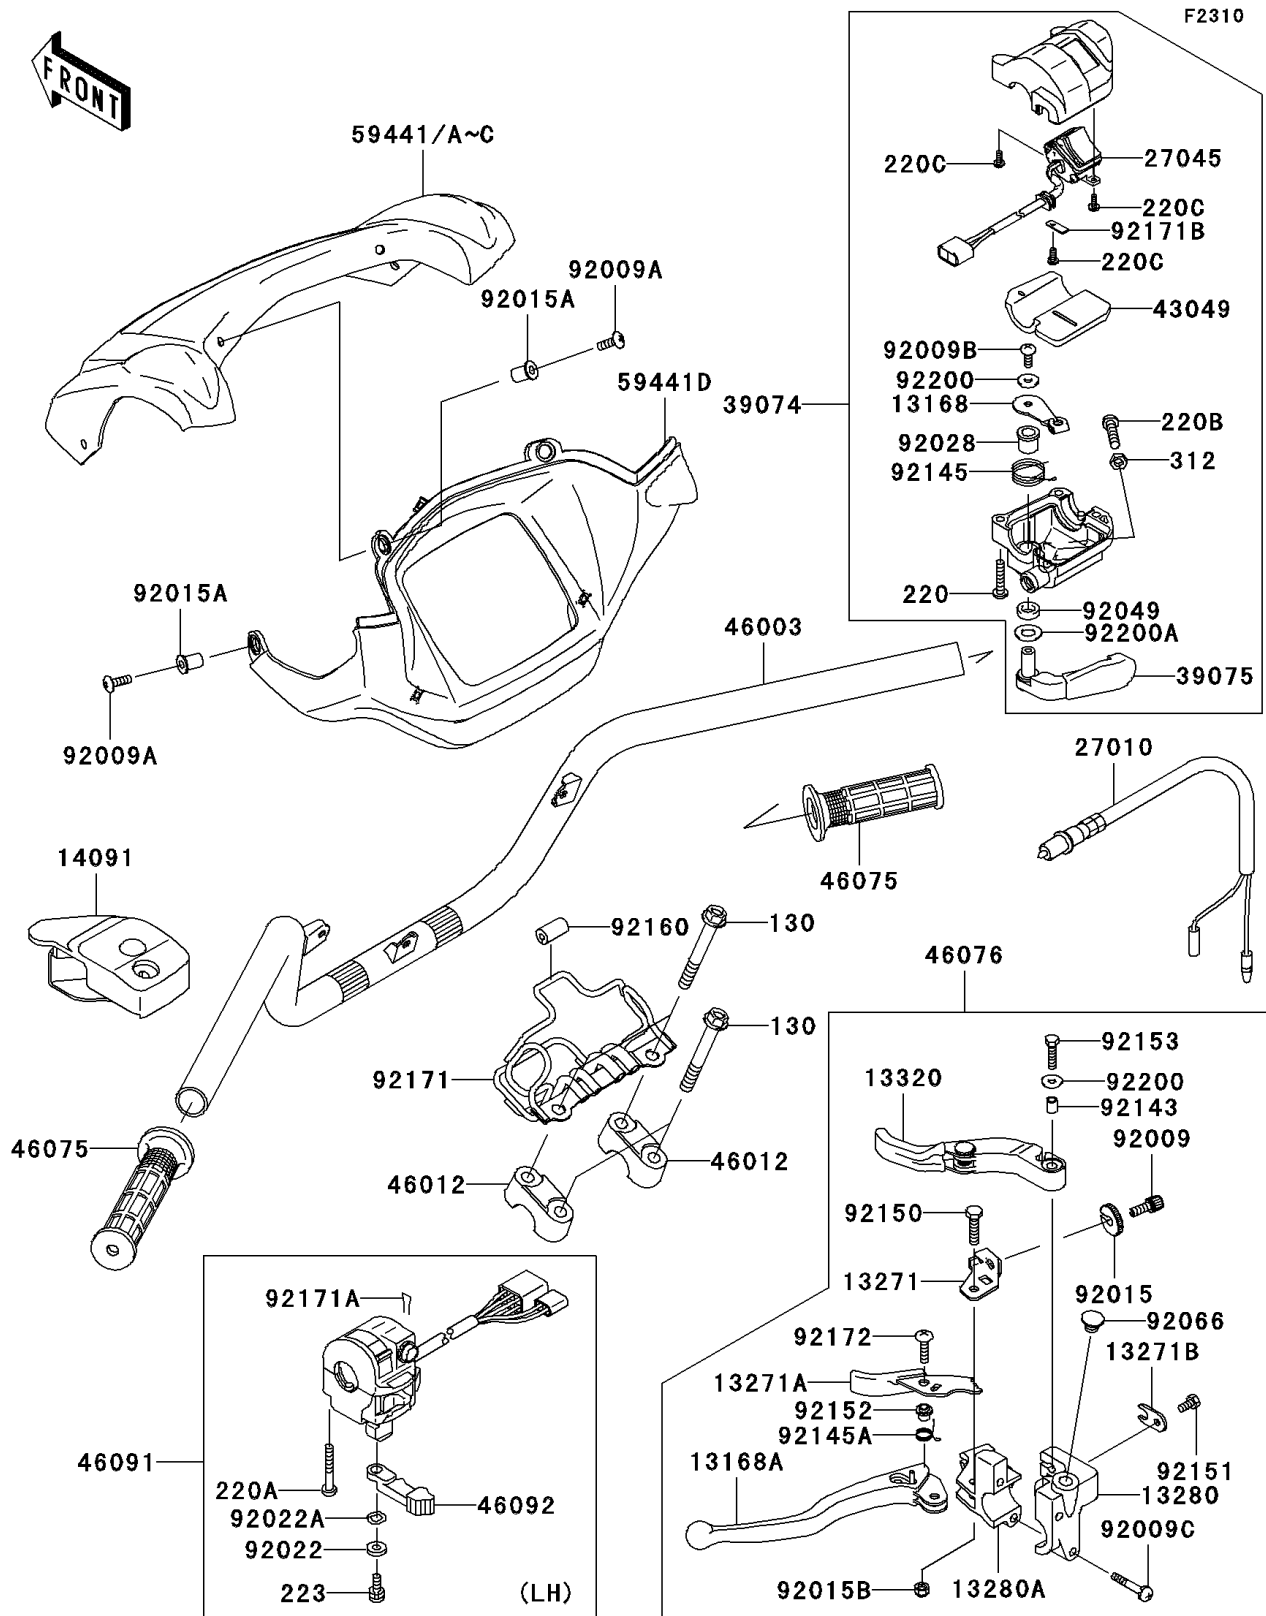

2006 Brute Force 750 4x4i PARTS DIAGRAM

Handlebar