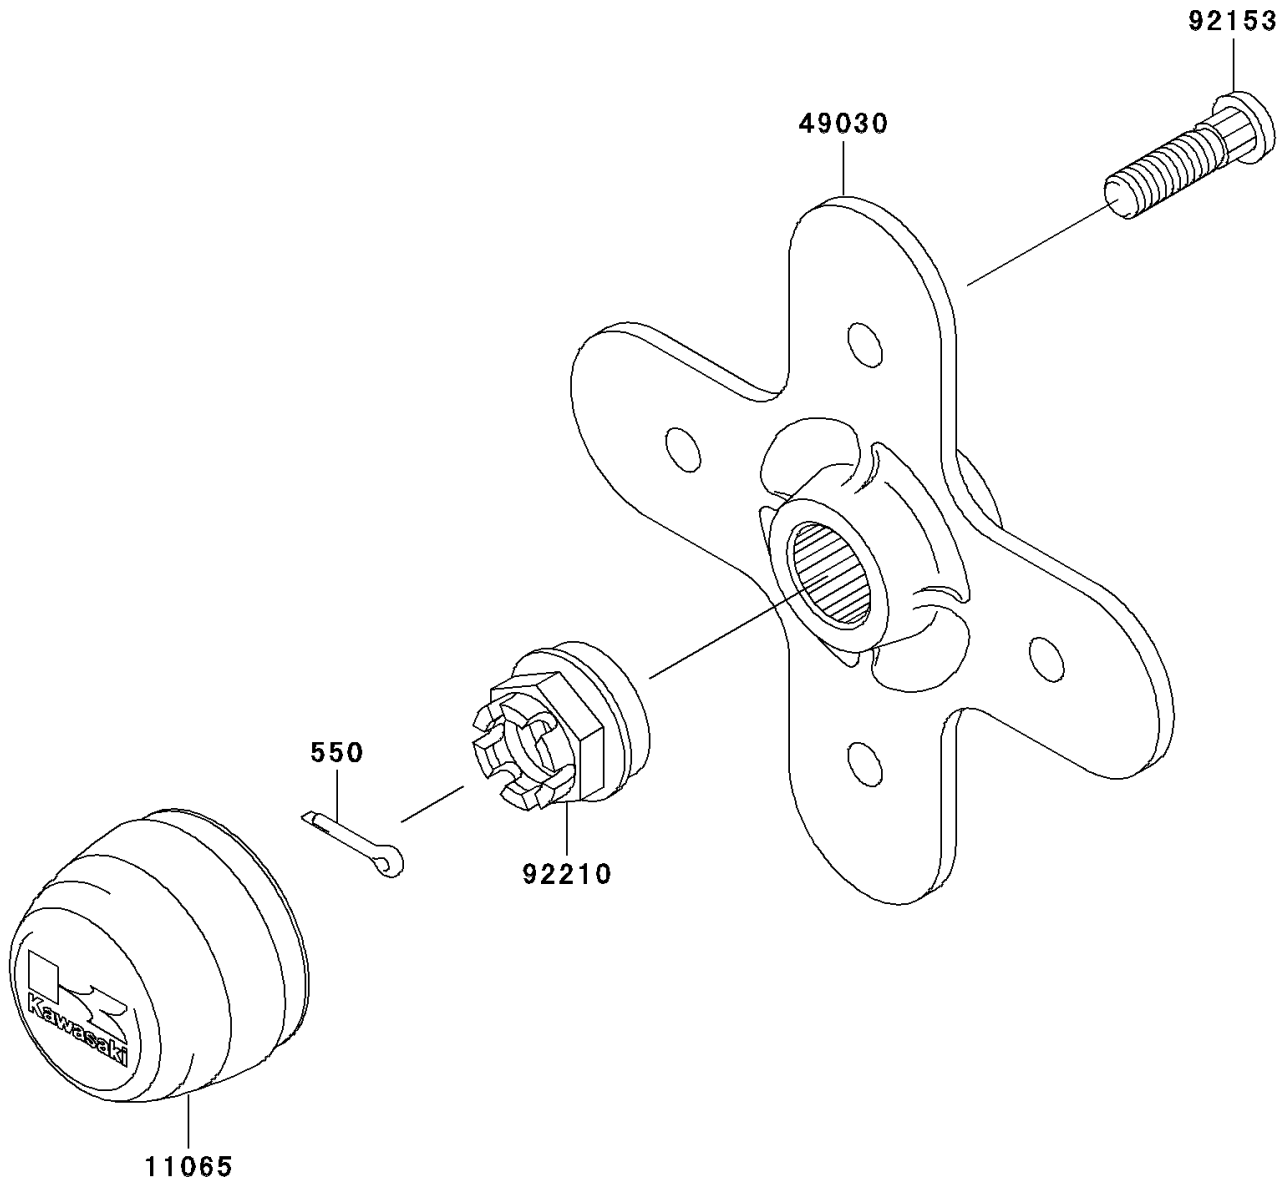

2007 Brute Force 750 4x4i PARTS DIAGRAM

Rear Hub

F2240

2007 Brute Force 750 4x4i PARTS LIST

Rear Hub

ITEM NAME	PART NUMBER	QUANTITY
PIN-COTTER,4.0X25 (Ref # 550)	550D4025	2
CAP,WHEEL (Ref # 11065)	11065-0108	2
HUB,RR (Ref # 49030)	49030-0009	2
BOLT,10X36.5 (Ref # 92153)	92153-0890	8
NUT,CASTLE,20MM (Ref # 92210)	92210-1381	2