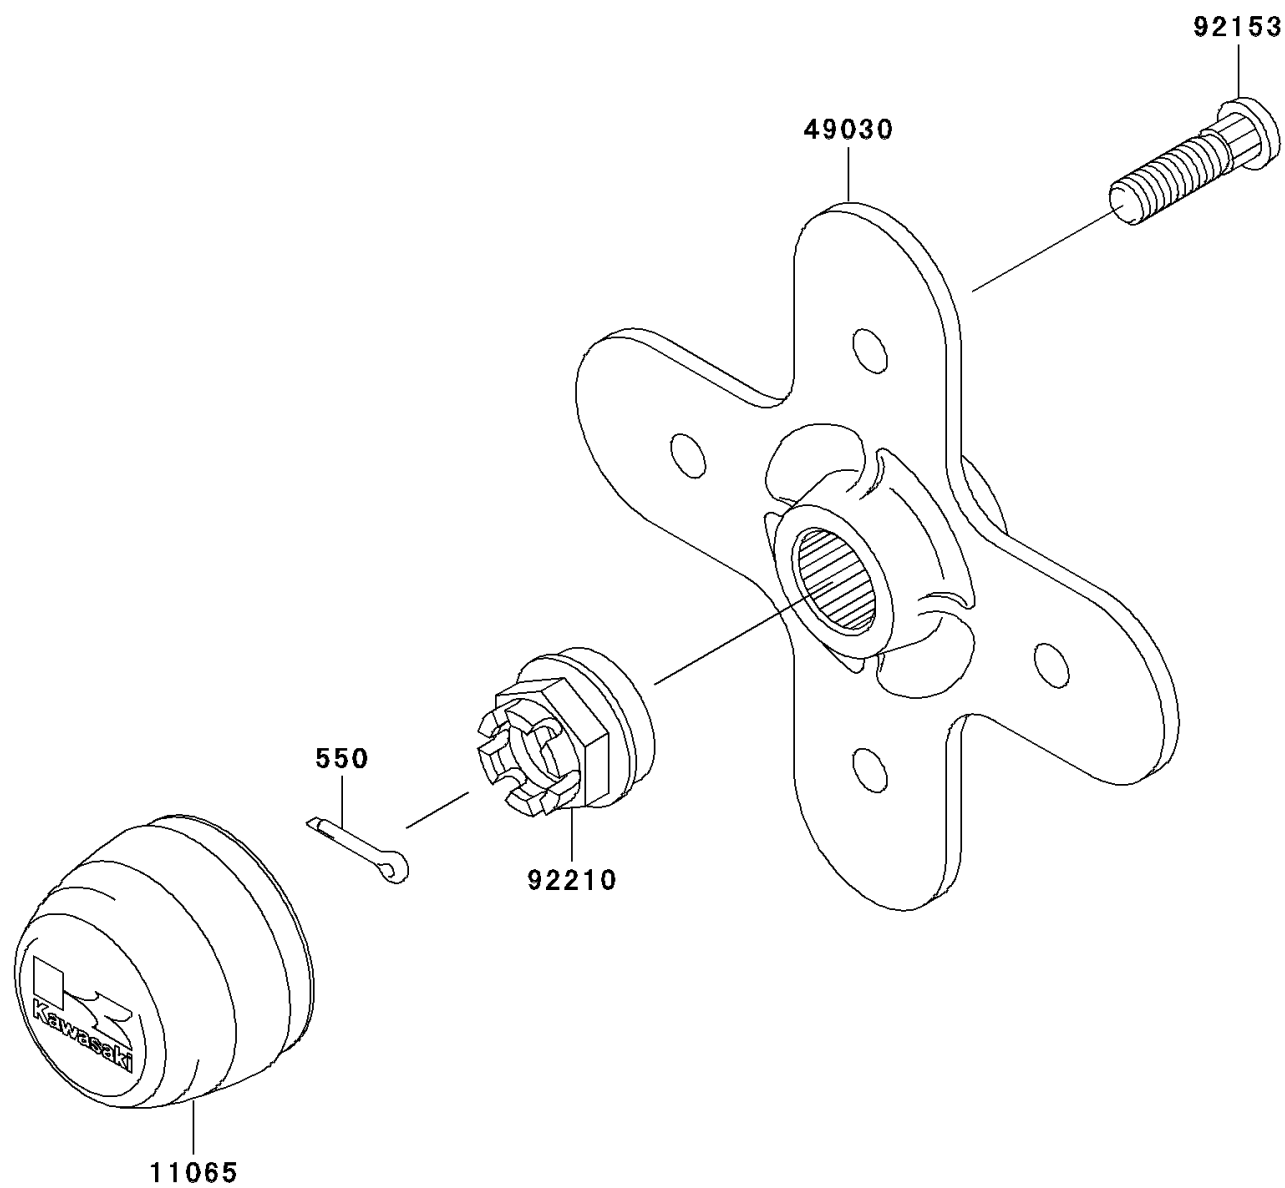

## 2007 Brute Force 750 4x4i PARTS DIAGRAM

Rear Hub

F2240

## 2007 Brute Force 750 4x4i PARTS LIST

Rear Hub

ITEM NAME	PART NUMBER	QUANTITY
PIN-COTTER,4.0X25 (Ref # 550)	550D4025	1
CAP,WHEEL (Ref # 11065)	11065-0108	1
HUB,RR (Ref # 49030)	49030-0009	1
BOLT,10X36.5 (Ref # 92153)	92153-0890	1
NUT,CASTLE,20MM (Ref # 92210)	92210-1381	1