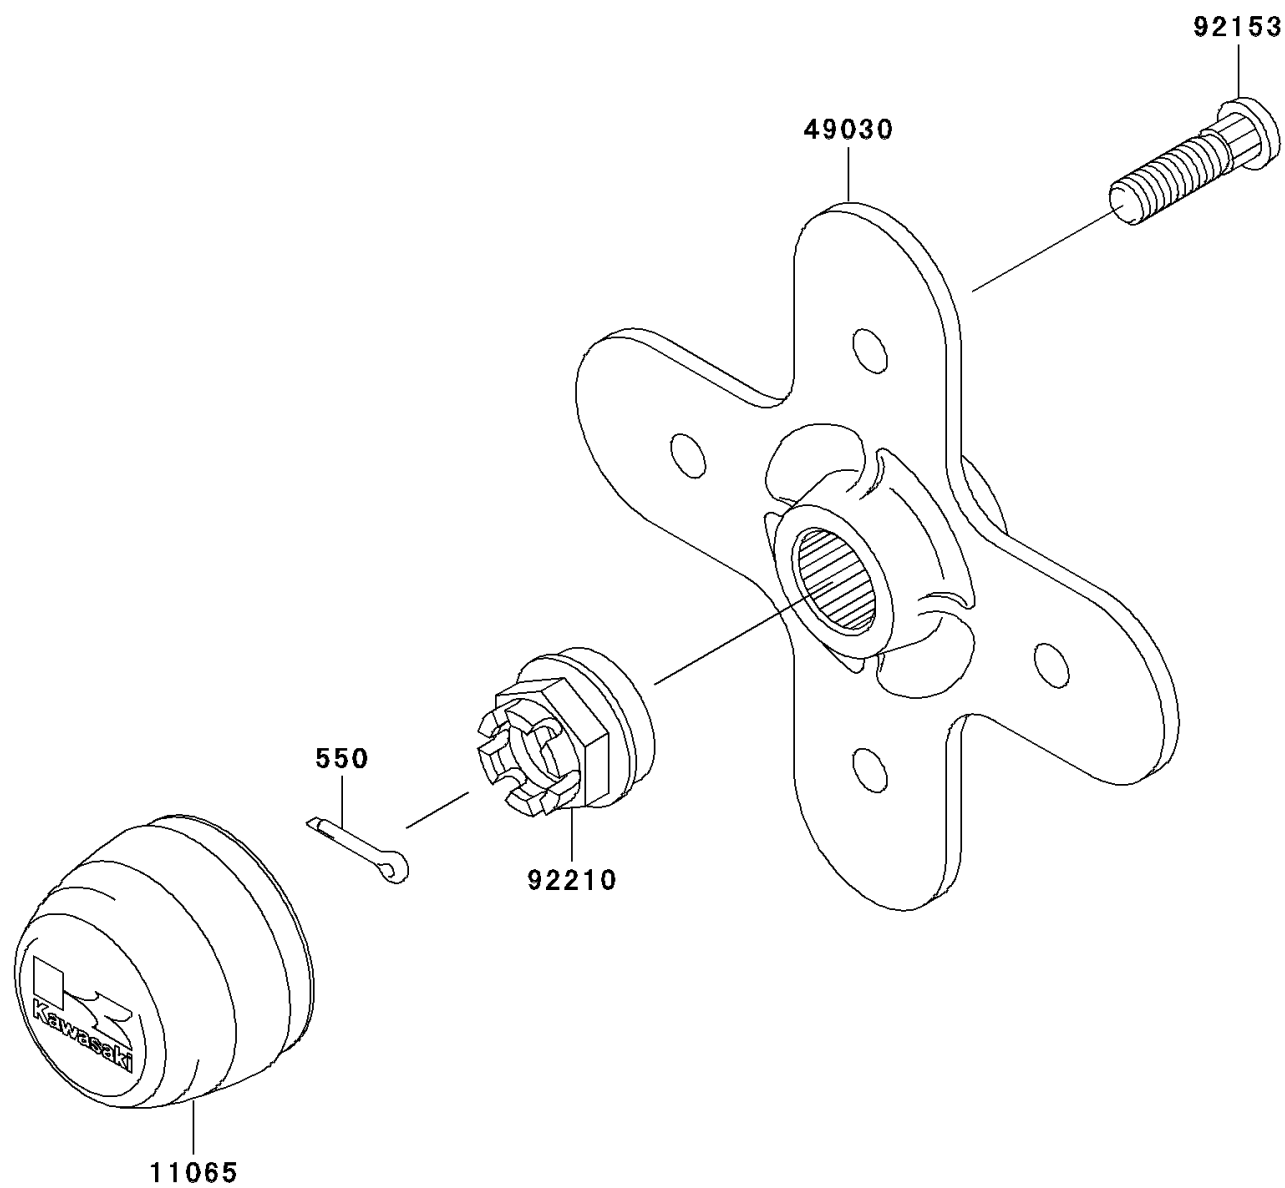

2006 Brute Force 750 4x4i PARTS DIAGRAM

Rear Hub

F2240

2006 Brute Force 750 4x4i PARTS LIST

Rear Hub

ITEM NAME	PART NUMBER	QUANTITY
PIN-COTTER,4.0X25 (Ref # 550)	550D4025	1
CAP,WHEEL (Ref # 11065)	11065-0108	1
HUB,RR (Ref # 49030)	49030-0009	1
BOLT,10X36.5 (Ref # 92153)	92153-0890	1
NUT,CASTLE,20MM (Ref # 92210)	92210-1381	1