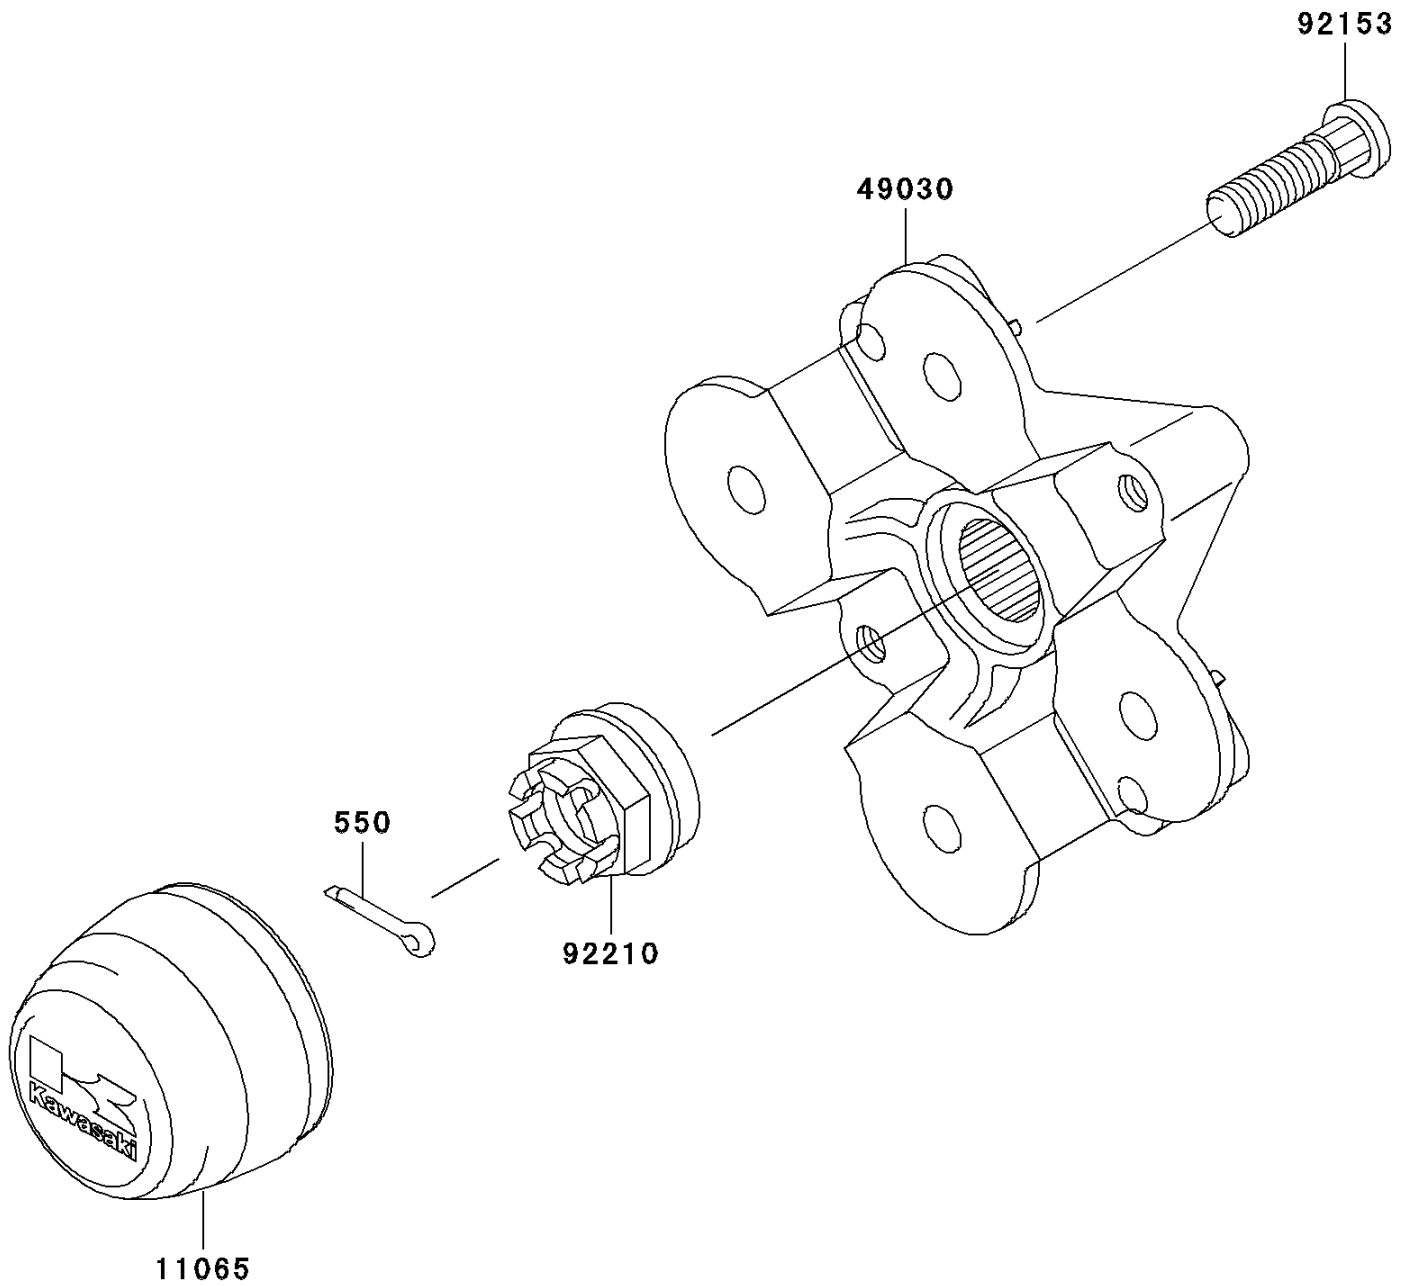

2007 Brute Force 750 4x4i PARTS DIAGRAM

Front Hub

F2230

2007 Brute Force 750 4x4i PARTS LIST

Front Hub

ITEM NAME	PART NUMBER	QUANTITY
PIN-COTTER,4.0X25 (Ref # 550)	550D4025	2
CAP,WHEEL (Ref # 11065)	11065-0108	2
HUB,FR (Ref # 49030)	49030-0013	2
BOLT,10X36.5 (Ref # 92153)	92153-0890	8
NUT,CASTLE,18MM (Ref # 92210)	92210-1349	2