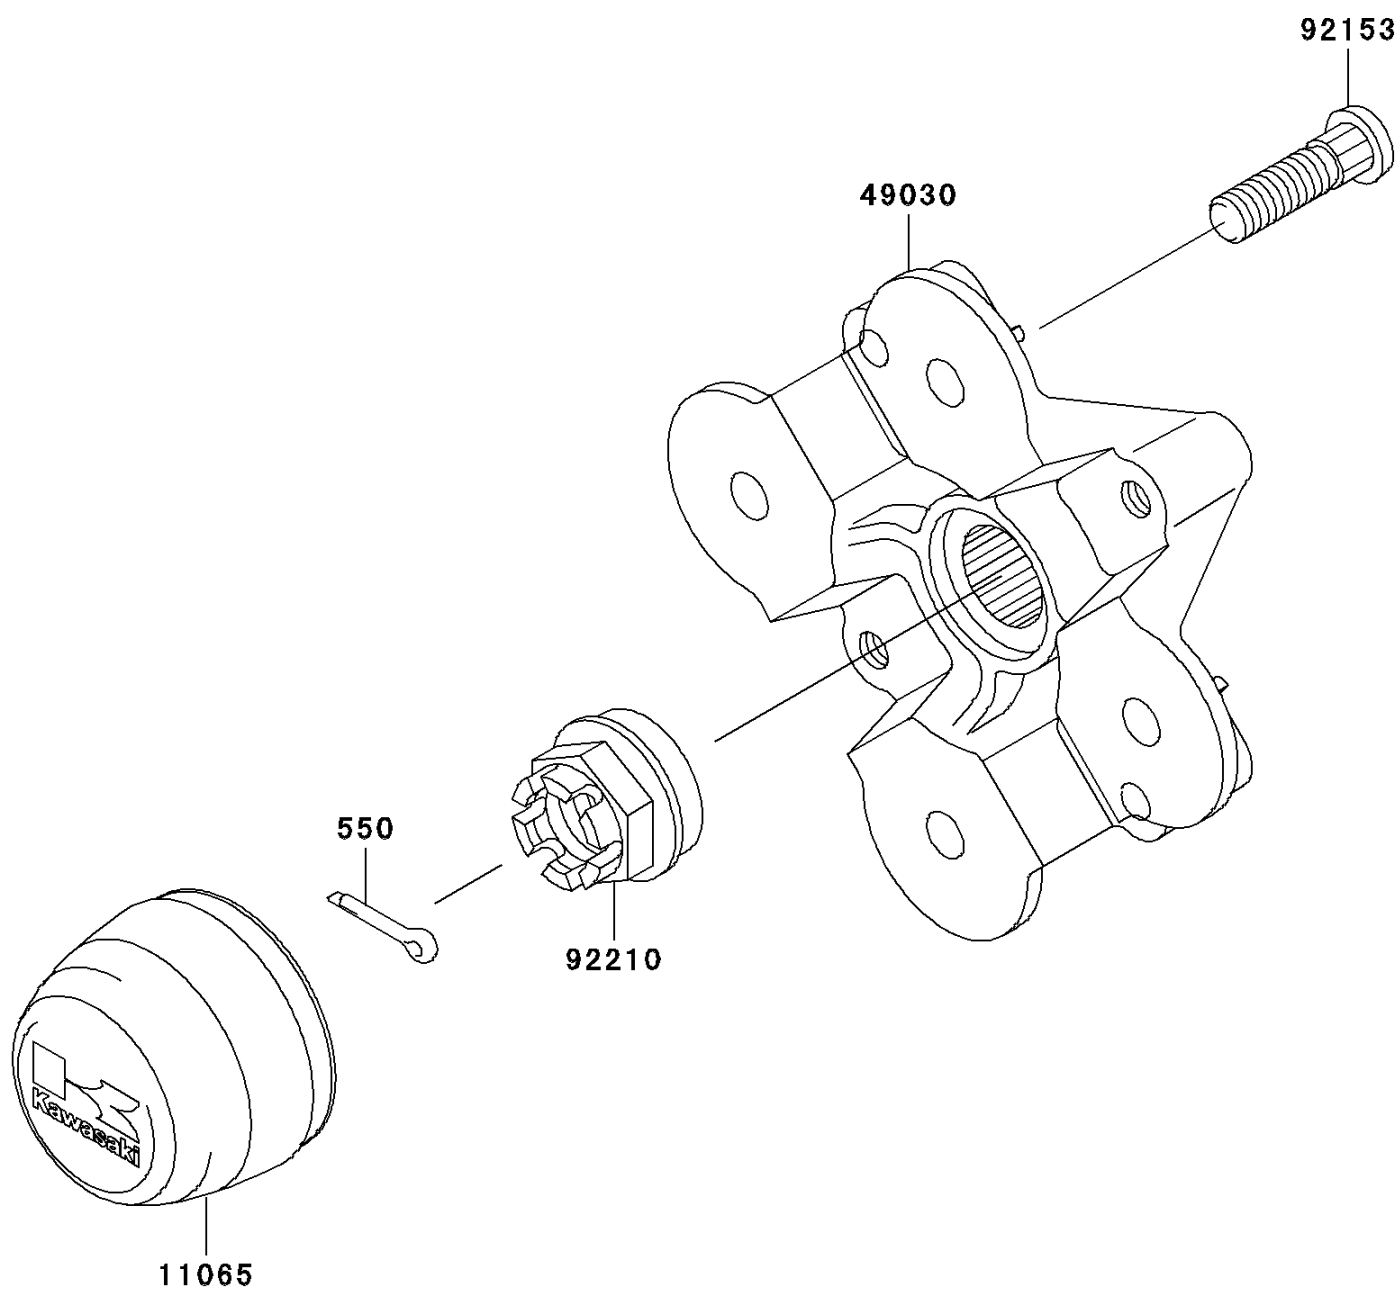

## 2007 Brute Force 750 4x4i PARTS DIAGRAM

Front Hub

F2230

## 2007 Brute Force 750 4x4i PARTS LIST

Front Hub

ITEM NAME	PART NUMBER	QUANTITY
PIN-COTTER,4.0X25 (Ref # 550)	550D4025	1
CAP,WHEEL (Ref # 11065)	11065-0108	1
HUB,FR (Ref # 49030)	49030-0013	1
BOLT,10X36.5 (Ref # 92153)	92153-0890	1
NUT,CASTLE,18MM (Ref # 92210)	92210-1349	1