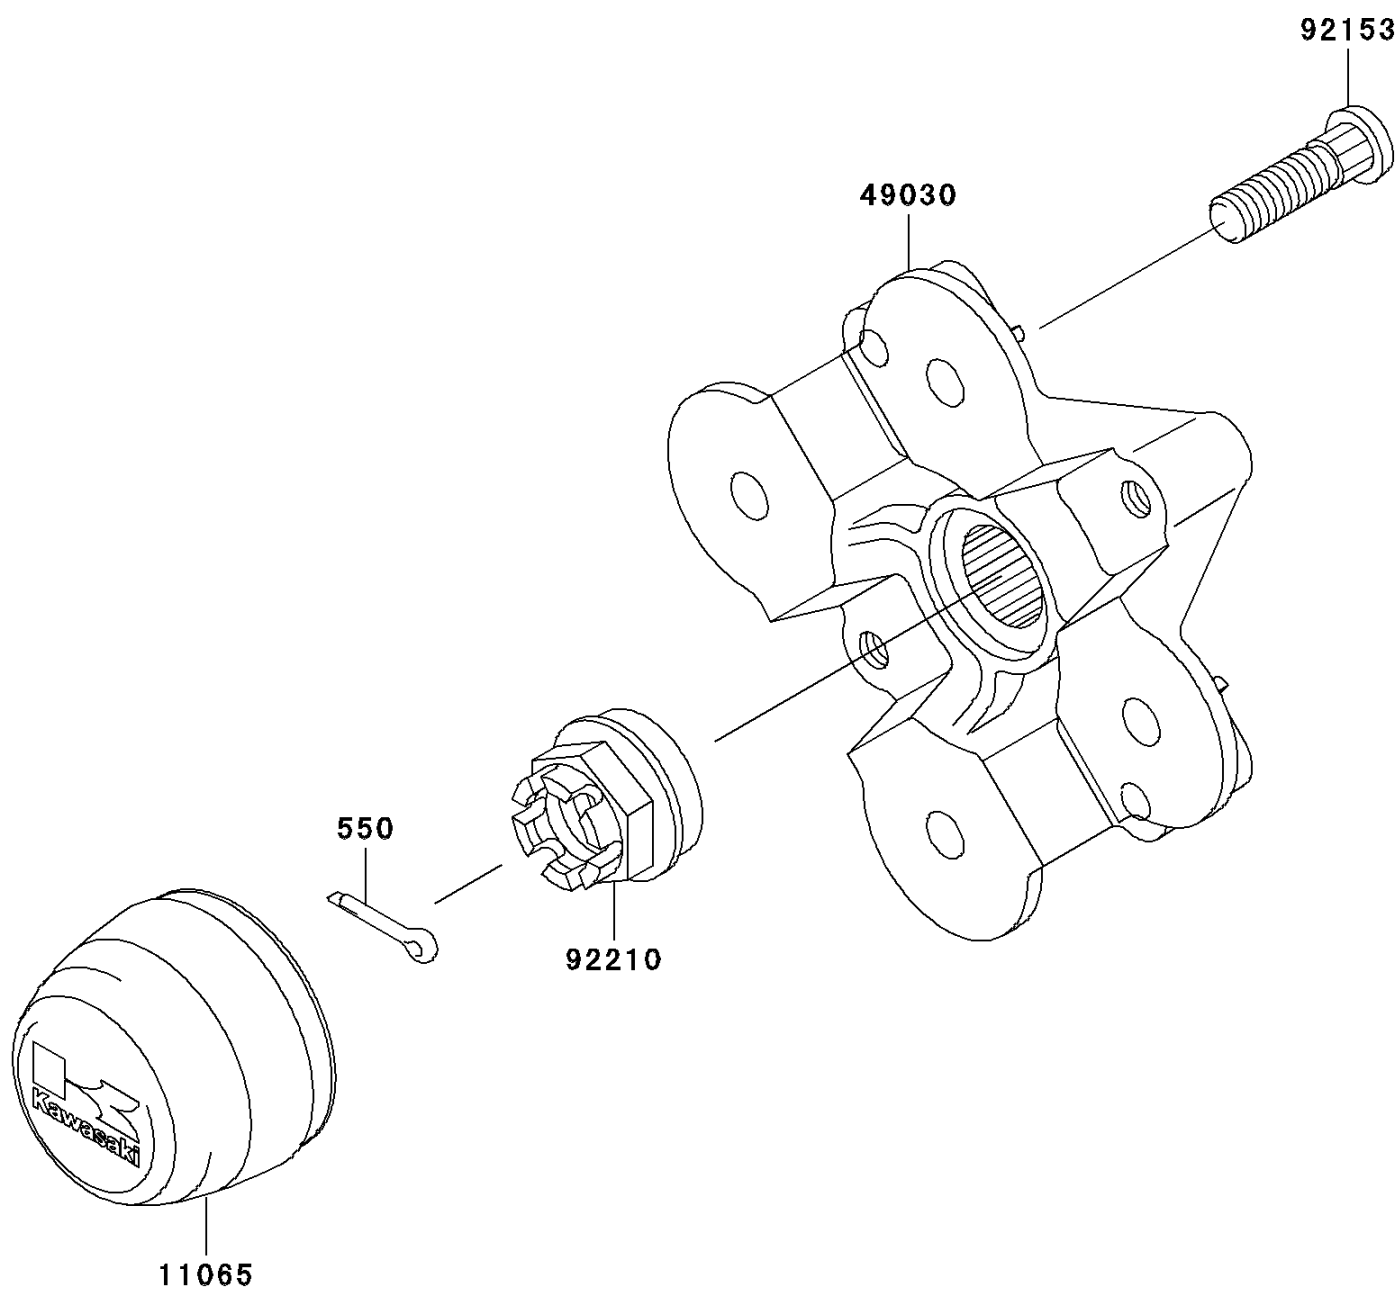

2006 Brute Force 750 4x4i PARTS DIAGRAM

Front Hub

F2230

2006 Brute Force 750 4x4i PARTS LIST

Front Hub

ITEM NAME	PART NUMBER	QUANTITY
PIN-COTTER,4.0X25 (Ref # 550)	550D4025	1
CAP,WHEEL (Ref # 11065)	11065-0108	1
HUB,FR (Ref # 49030)	49030-0013	1
BOLT,10X36.5 (Ref # 92153)	92153-0890	1
NUT,CASTLE,18MM (Ref # 92210)	92210-1349	1