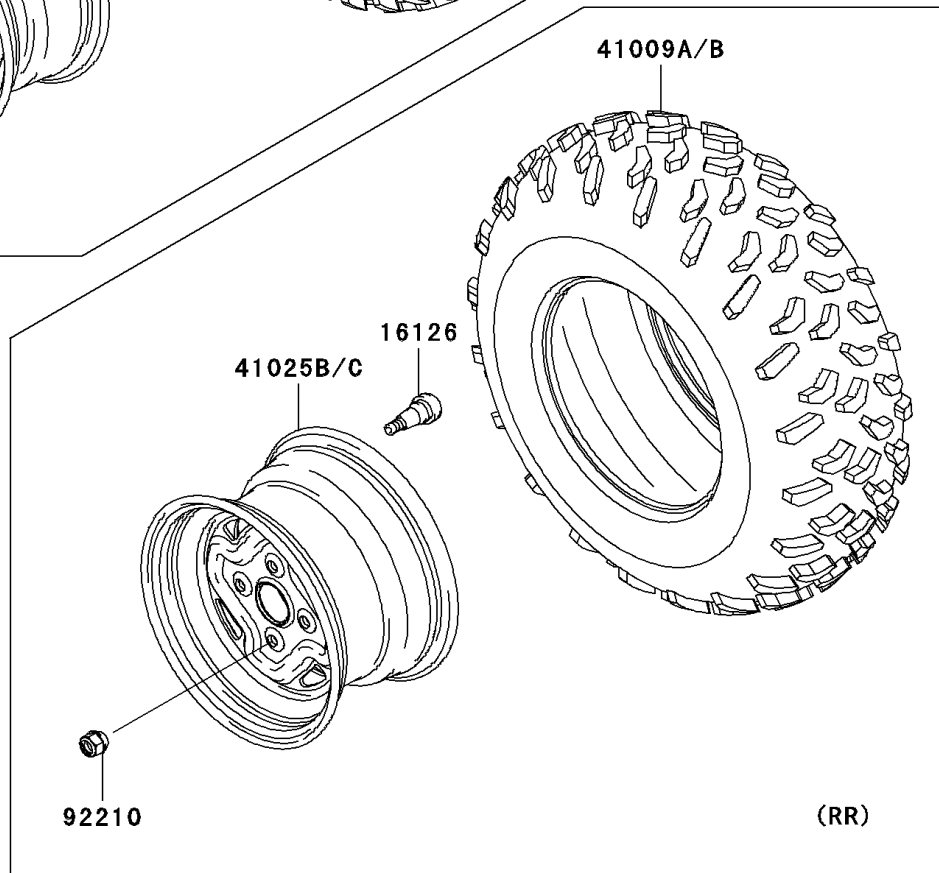

2007 Brute Force 750 4x4i PARTS DIAGRAM

Wheels/Tires

F2210

2007 Brute Force 750 4x4i PARTS LIST

Wheels/Tires

ITEM NAME	PART NUMBER	QUANTITY
VALVE (Ref # 16126)	16126-4001	4
TIRE,FR,AT25X8-12,KT191(D) (Ref # 41009)	41009-0039	2
TIRE,RR,AT25X10-12,KT195(D) (Ref # 41009B)	41009-0112	2
RIM,FR,12X6.0AT,F.S.BLACK (Ref # 41025A)	41025-0043-397	2
RIM,RR,12X7.5AT,F.S.BLACK (Ref # 41025C)	41025-0044-397	2
NUT,LOCK,10MM (Ref # 92210)	92210-0203	16