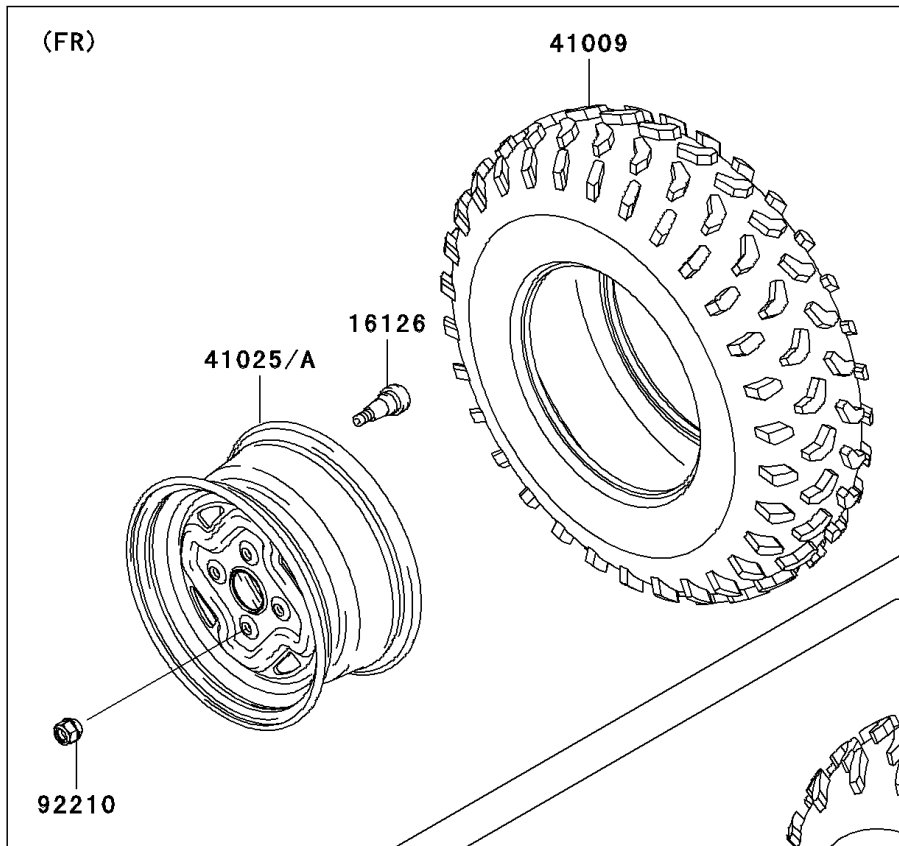

2007 Brute Force 750 4x4i PARTS DIAGRAM

Wheels/Tires

F2210

2007 Brute Force 750 4x4i PARTS LIST

Wheels/Tires

ITEM NAME	PART NUMBER	QUANTITY
VALVE (Ref # 16126)	16126-4001	4
TIRE,FR,AT25X8-12,KT191(D) (Ref # 41009)	41009-0039	2
TIRE,RR,AT25X10-12,KT195(D) (Ref # 41009B)	41009-0112	2
RIM,FR,12X6.0AT,F.S.BLACK (Ref # 41025A)	41025-0043-397	2
RIM,RR,12X7.5AT,F.S.BLACK (Ref # 41025C)	41025-0044-397	2
NUT,LOCK,10MM (Ref # 92210)	92210-0203	16