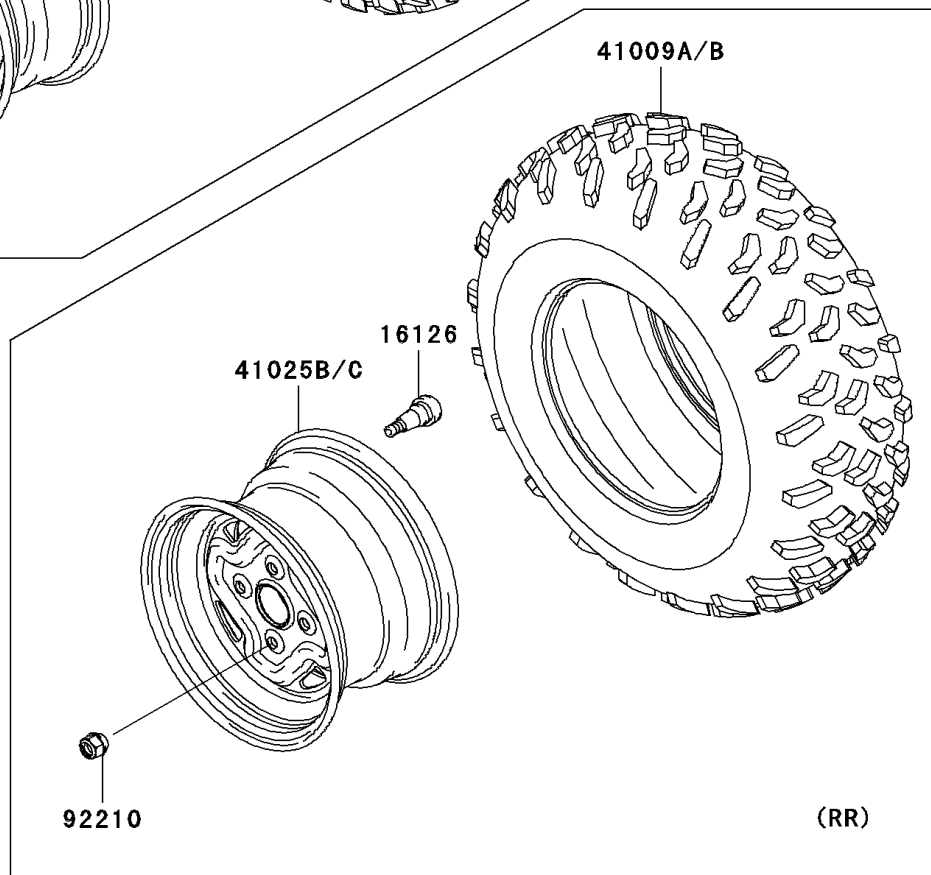

2007 Brute Force 750 4x4i PARTS DIAGRAM

Wheels/Tires

F2210

2007 Brute Force 750 4x4i PARTS LIST

Wheels/Tires

ITEM NAME	PART NUMBER	QUANTITY
VALVE (Ref # 16126)	16126-4001	1
TIRE,FR,AT25X8-12,KT191(D) (Ref # 41009)	41009-0039	1
TIRE,RR,AT25X10-12,KT195(D) (Ref # 41009B)	41009-0112	1
RIM,FR,12X6.0AT,F.S.BLACK (Ref # 41025A)	41025-0043-397	1
RIM,RR,12X7.5AT,F.S.BLACK (Ref # 41025C)	41025-0044-397	1
NUT,LOCK,10MM (Ref # 92210)	92210-0203	1