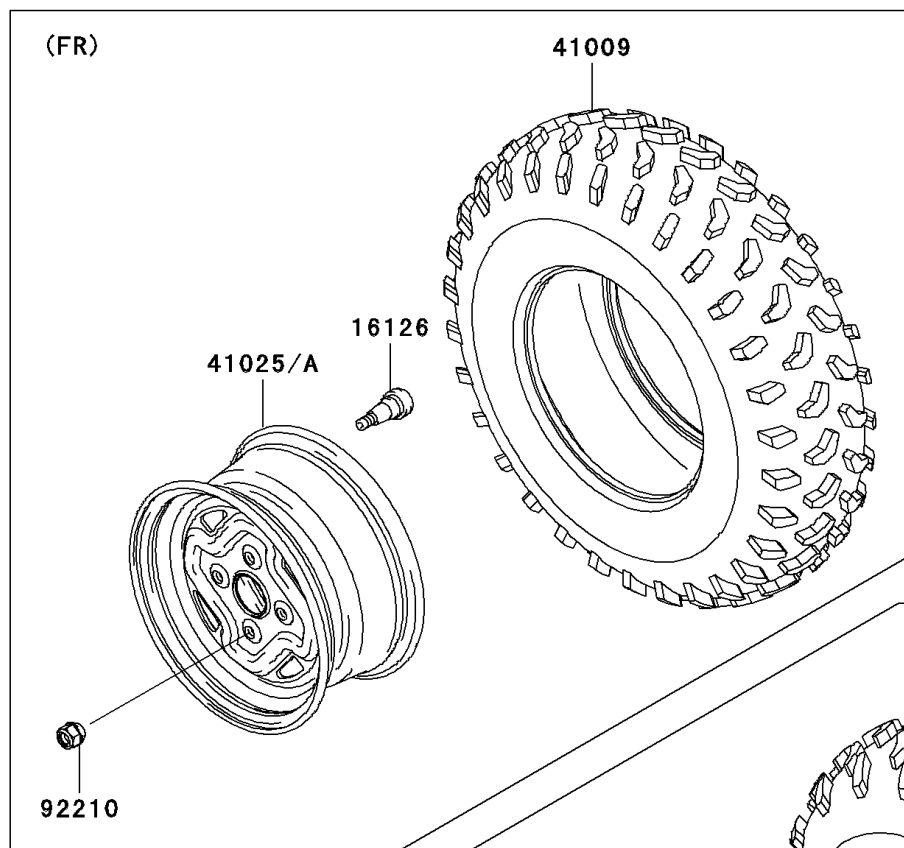

2007 Brute Force 750 4x4i PARTS DIAGRAM

Wheels/Tires

F2210

2007 Brute Force 750 4x4i PARTS LIST

Wheels/Tires

ITEM NAME	PART NUMBER	QUANTITY
VALVE (Ref # 16126)	16126-4001	1
TIRE,FR,AT25X8-12,KT191(D) (Ref # 41009)	41009-0039	1
TIRE,RR,AT25X10-12,KT195(D) (Ref # 41009B)	41009-0112	1
RIM,FR,12X6.0AT,F.S.BLACK (Ref # 41025A)	41025-0043-397	1
RIM,RR,12X7.5AT,F.S.BLACK (Ref # 41025C)	41025-0044-397	1
NUT,LOCK,10MM (Ref # 92210)	92210-0203	1