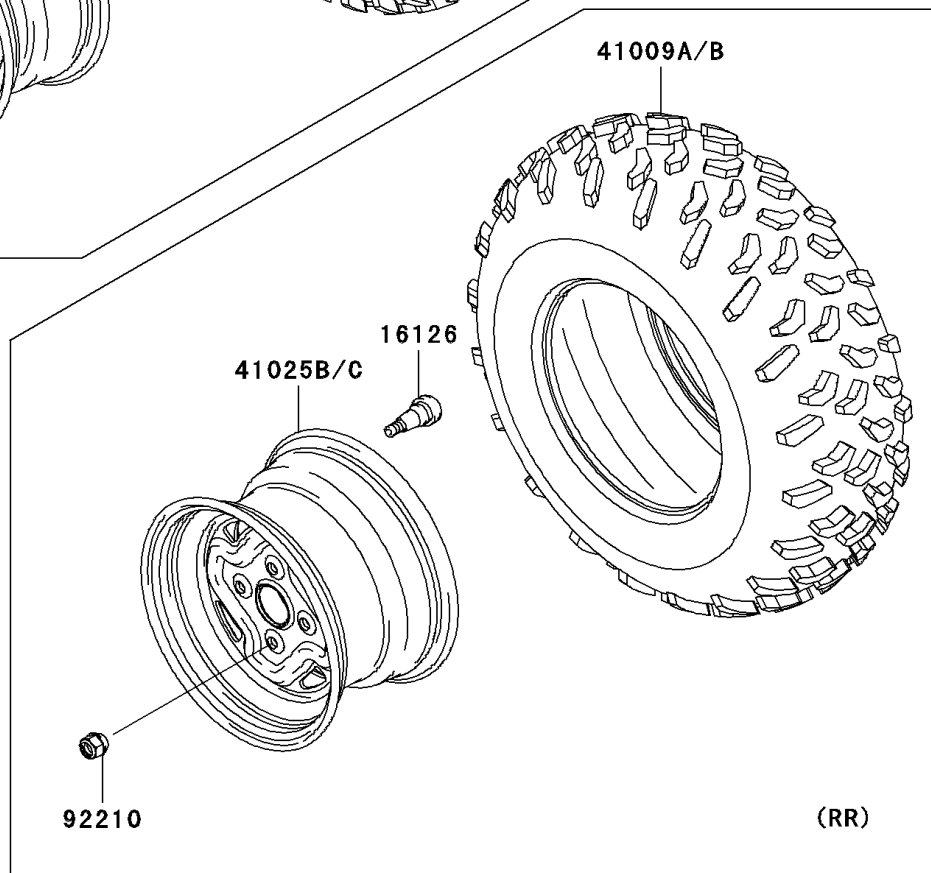

2006 Brute Force 750 4x4i PARTS DIAGRAM

Wheels/Tires

F2210

2006 Brute Force 750 4x4i PARTS LIST

Wheels/Tires

ITEM NAME	PART NUMBER	QUANTITY
VALVE (Ref # 16126)	16126-4001	1
TIRE,FR,AT25X8-12,KT191(D) (Ref # 41009)	41009-0039	1
TIRE,RR,AT25X10-12,KT195(D) (Ref # 41009A)	41009-0053	1
RIM,FR,12X6.0AT,M.GRAYSTONE (Ref # 41025)	41025-0043-379	1
RIM,RR,12X7.5AT,M.GRAYSTONE (Ref # 41025B)	41025-0044-379	1
NUT,LOCK,10MM (Ref # 92210)	92210-0203	1