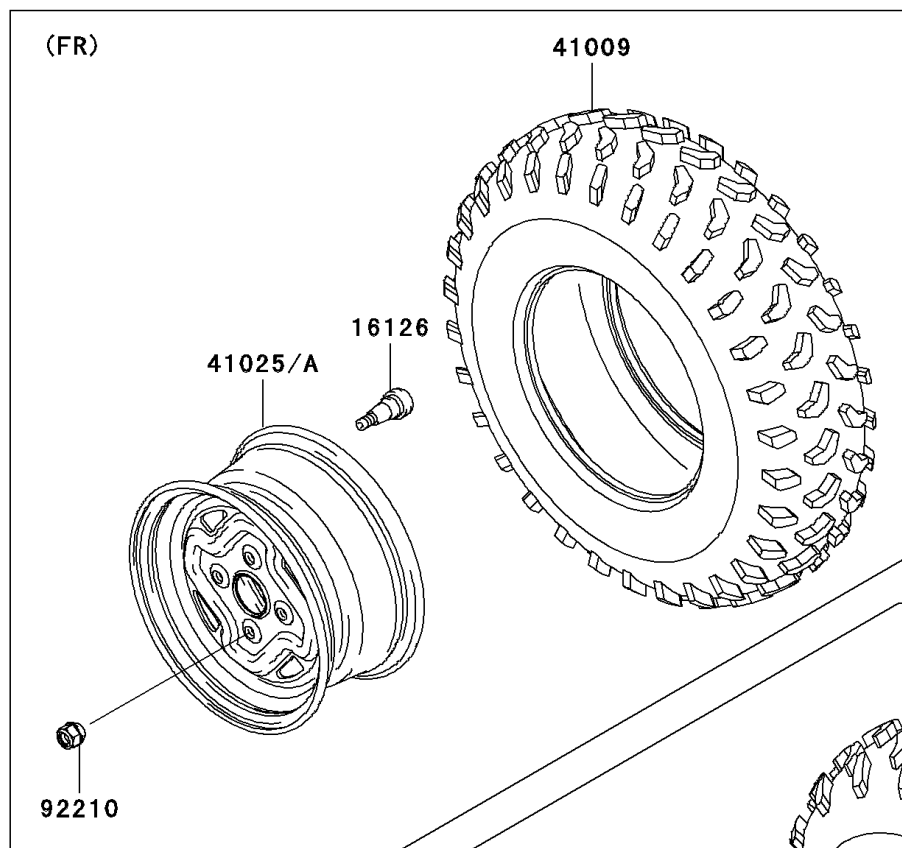

2006 Brute Force 750 4x4i PARTS DIAGRAM

Wheels/Tires

F2210

2006 Brute Force 750 4x4i PARTS LIST

Wheels/Tires

ITEM NAME	PART NUMBER	QUANTITY
VALVE (Ref # 16126)	16126-4001	1
TIRE,FR,AT25X8-12,KT191(D) (Ref # 41009)	41009-0039	1
TIRE,RR,AT25X10-12,KT195(D) (Ref # 41009A)	41009-0053	1
RIM,FR,12X6.0AT,M.GRAYSTONE (Ref # 41025)	41025-0043-379	1
RIM,RR,12X7.5AT,M.GRAYSTONE (Ref # 41025B)	41025-0044-379	1
NUT,LOCK,10MM (Ref # 92210)	92210-0203	1