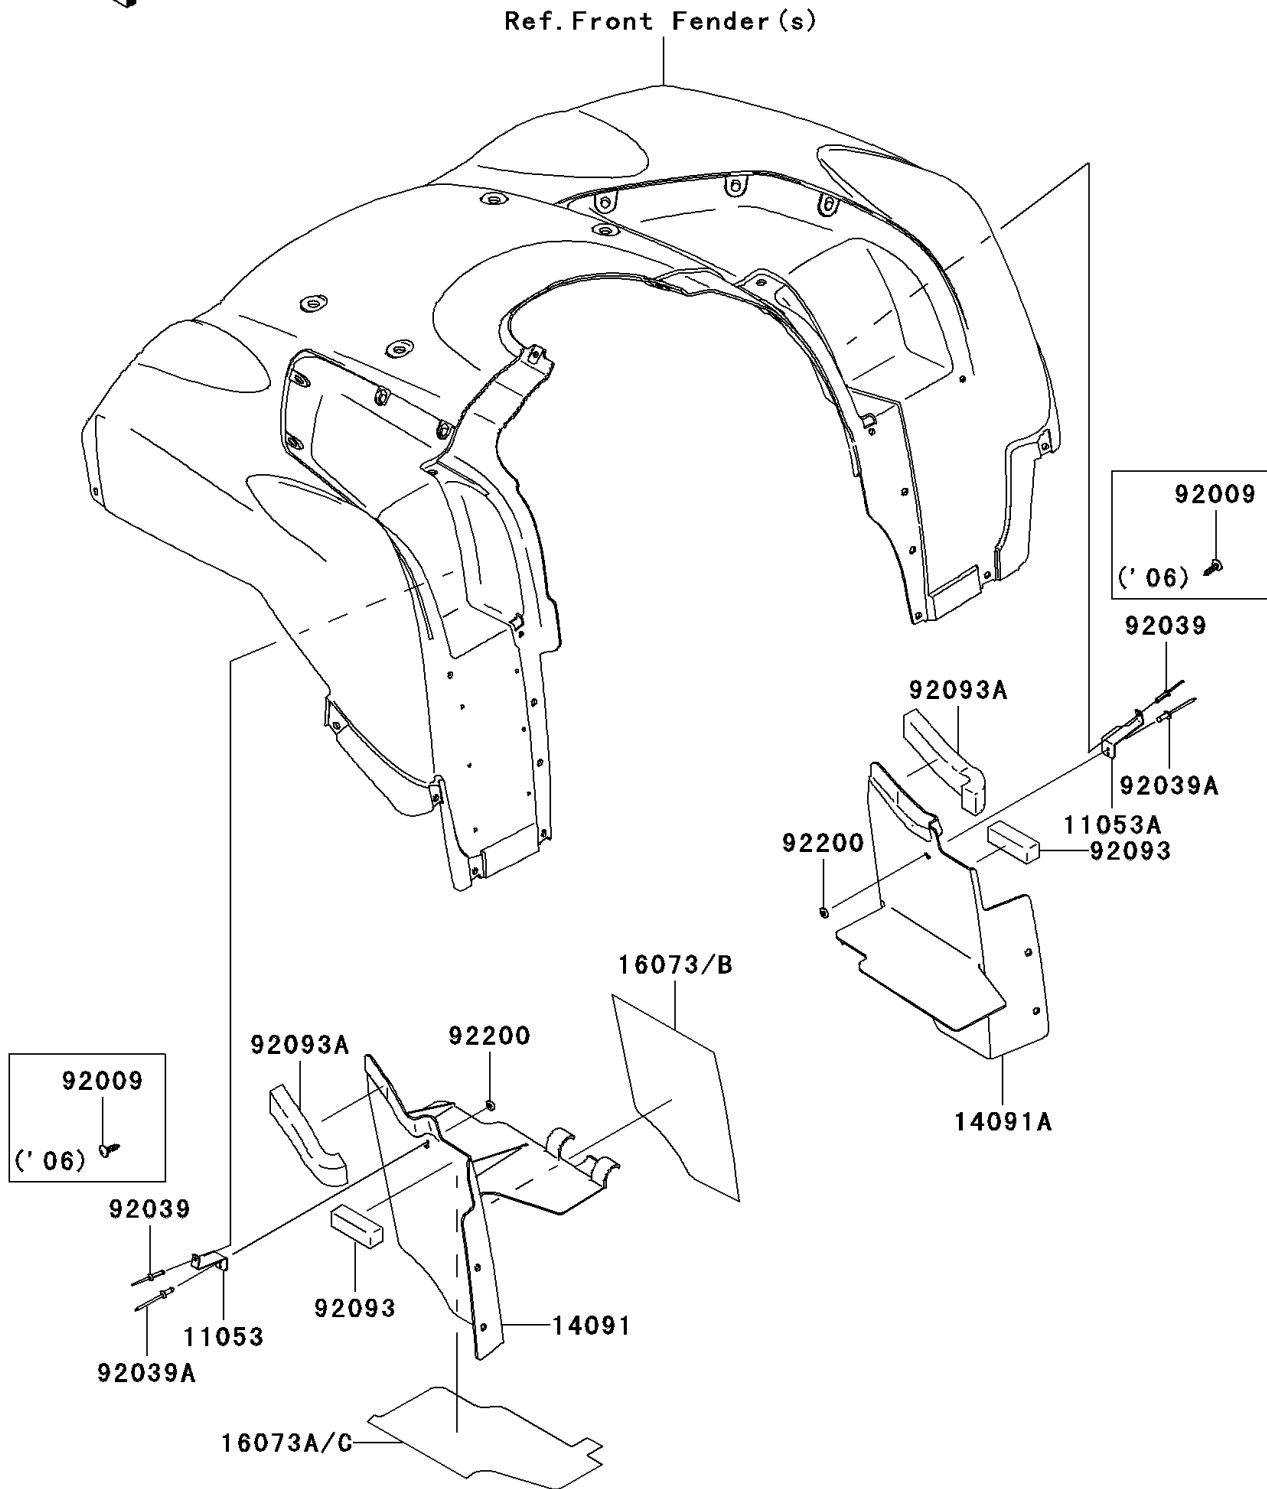

2007 Brute Force 750 4x4i PARTS DIAGRAM

Flap

F2173

2007 Brute Force 750 4x4i PARTS LIST

Flap

ITEM NAME	PART NUMBER	QUANTITY
BRACKET,INNER FLAP,LH (Ref # 11053)	11053-1979	1
BRACKET,INNER FLAP,RH (Ref # 11053A)	11053-1980	1
COVER,FRONT FENDER,LH (Ref # 14091)	14091-0491	1
COVER,FRONT FENDER,RH (Ref # 14091A)	14091-0492	1
INSULATOR,INNER FLAP,LH,LWR (Ref # 16073B)	16073-0037	1
INSULATOR,INNER FLAP,LH,UPP (Ref # 16073C)	16073-0038	1
RIVET (Ref # 92039)	92039-1260	1
RIVET,3.2X8 (Ref # 92039A)	92039-3763	1
SEAL,FR FENDER (Ref # 92093)	92093-0038	1
SEAL (Ref # 92093A)	92093-1580	1
WASHER,3.5X8X1 (Ref # 92200)	92200-1251	1