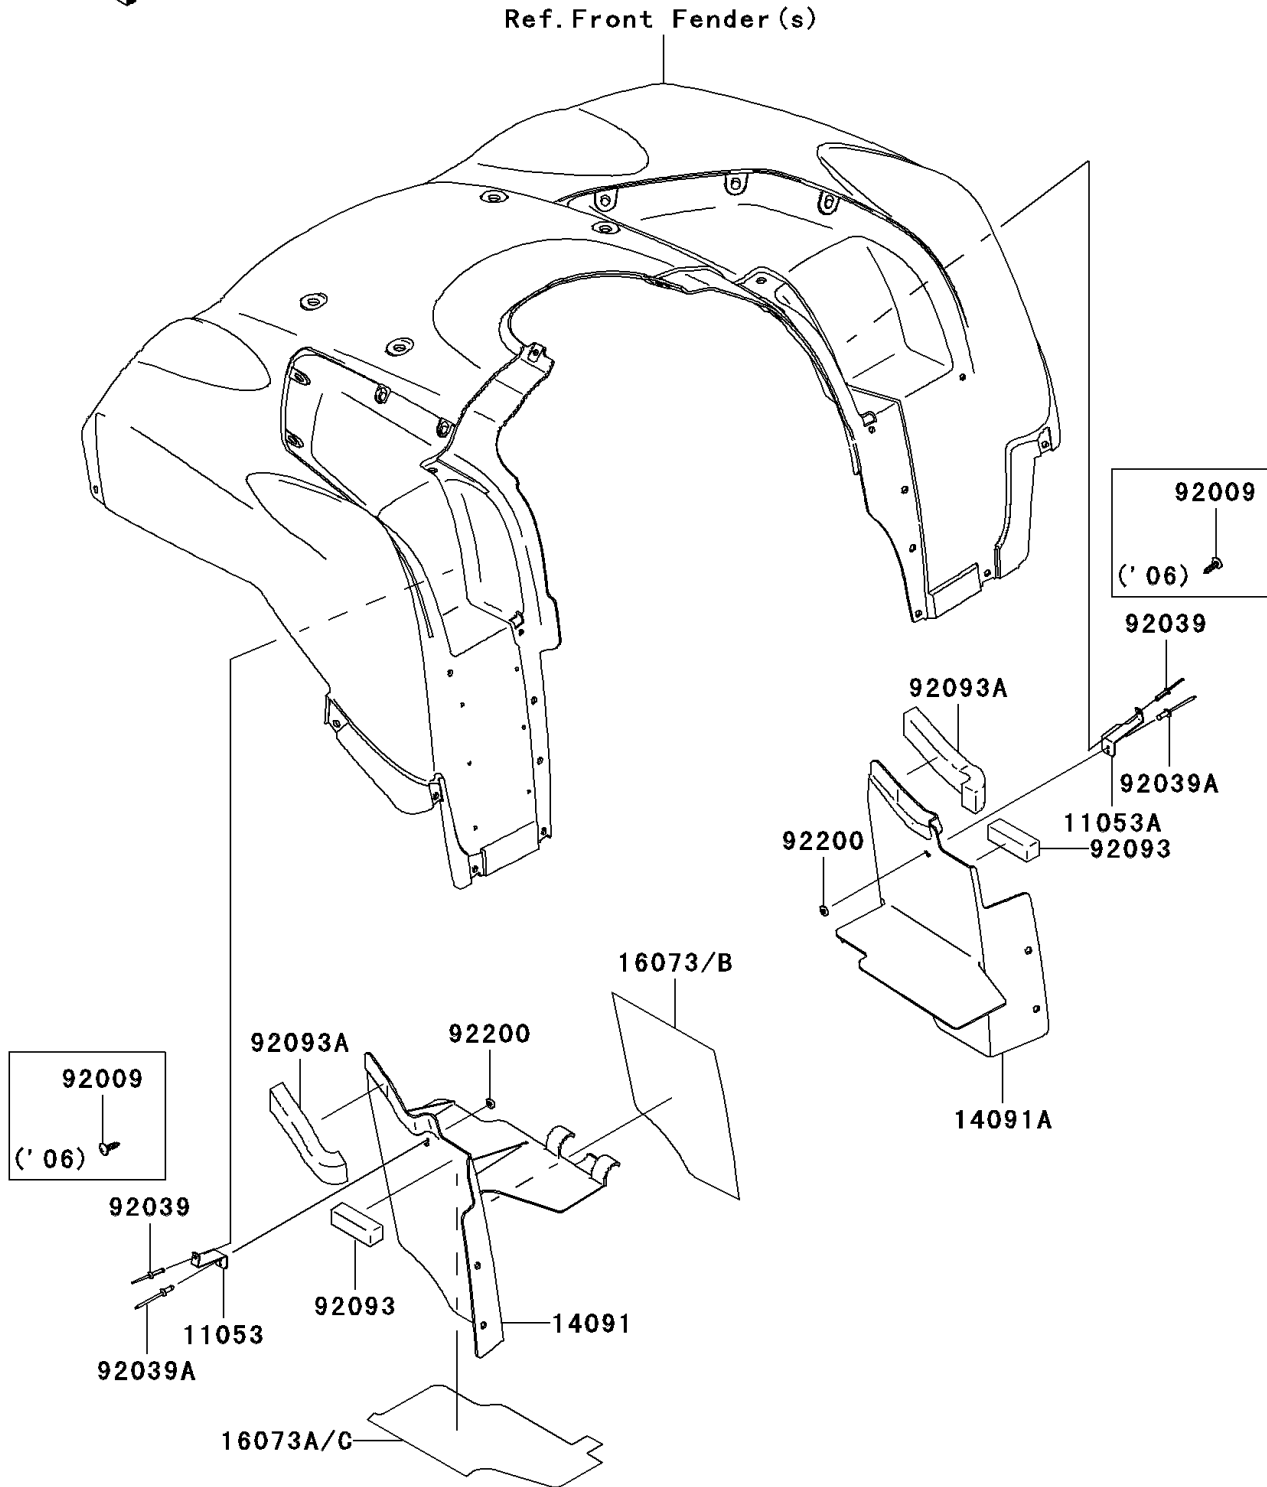

2007 Brute Force 750 4x4i PARTS DIAGRAM

Flap

F2173

2007 Brute Force 750 4x4i PARTS LIST

Flap

ITEM NAME	PART NUMBER	QUANTITY
BRACKET,INNER FLAP,LH (Ref # 11053)	11053-1979	1
BRACKET,INNER FLAP,RH (Ref # 11053A)	11053-1980	1
COVER,FRONT FENDER,LH (Ref # 14091)	14091-0491	1
COVER,FRONT FENDER,RH (Ref # 14091A)	14091-0492	1
INSULATOR,INNER FLAP,LH,LWR (Ref # 16073B)	16073-0037	1
INSULATOR,INNER FLAP,LH,UPP (Ref # 16073C)	16073-0038	1
RIVET (Ref # 92039)	92039-1260	2
RIVET,3.2X8 (Ref # 92039A)	92039-3763	2
SEAL,FR FENDER (Ref # 92093)	92093-0038	2
SEAL (Ref # 92093A)	92093-1580	2
WASHER,3.5X8X1 (Ref # 92200)	92200-1251	2