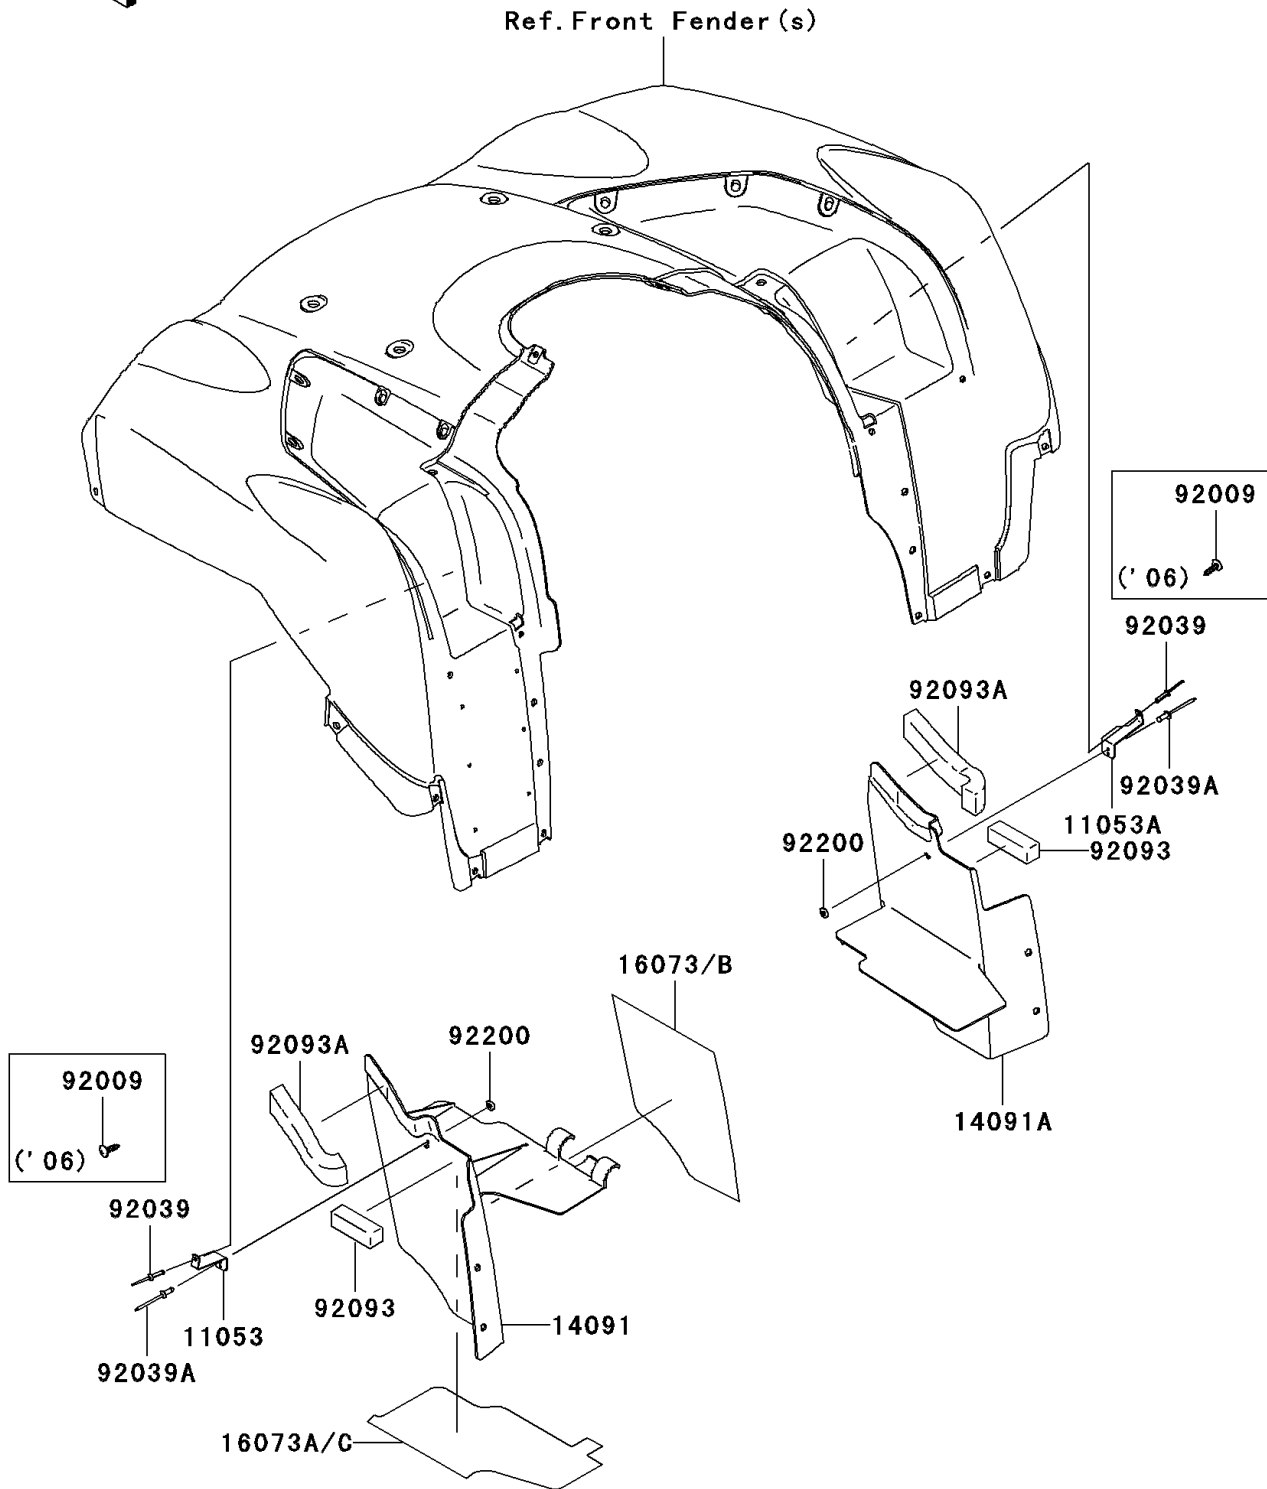

2006 Brute Force 750 4x4i PARTS DIAGRAM

Flap

F2173

2006 Brute Force 750 4x4i PARTS LIST

Flap

ITEM NAME	PART NUMBER	QUANTITY
BRACKET,INNER FLAP,LH (Ref # 11053)	11053-1979	1
BRACKET,INNER FLAP,RH (Ref # 11053A)	11053-1980	1
COVER,FRONT FENDER,LH (Ref # 14091)	14091-0491	1
COVER,FRONT FENDER,RH (Ref # 14091A)	14091-0492	1
INSULATOR,INNER FLAP,LH,LWR (Ref # 16073)	16073-0028	1
INSULATOR,INNER FLAP,LH,UPP (Ref # 16073A)	16073-0029	1
SCREW,TAPPING,4X16 (Ref # 92009)	92009-3849	1
RIVET,3.2X8 (Ref # 92039A)	92039-3763	1
SEAL,FR FENDER (Ref # 92093)	92093-0038	1
SEAL (Ref # 92093A)	92093-1580	1
WASHER,3.5X8X1 (Ref # 92200)	92200-1251	1