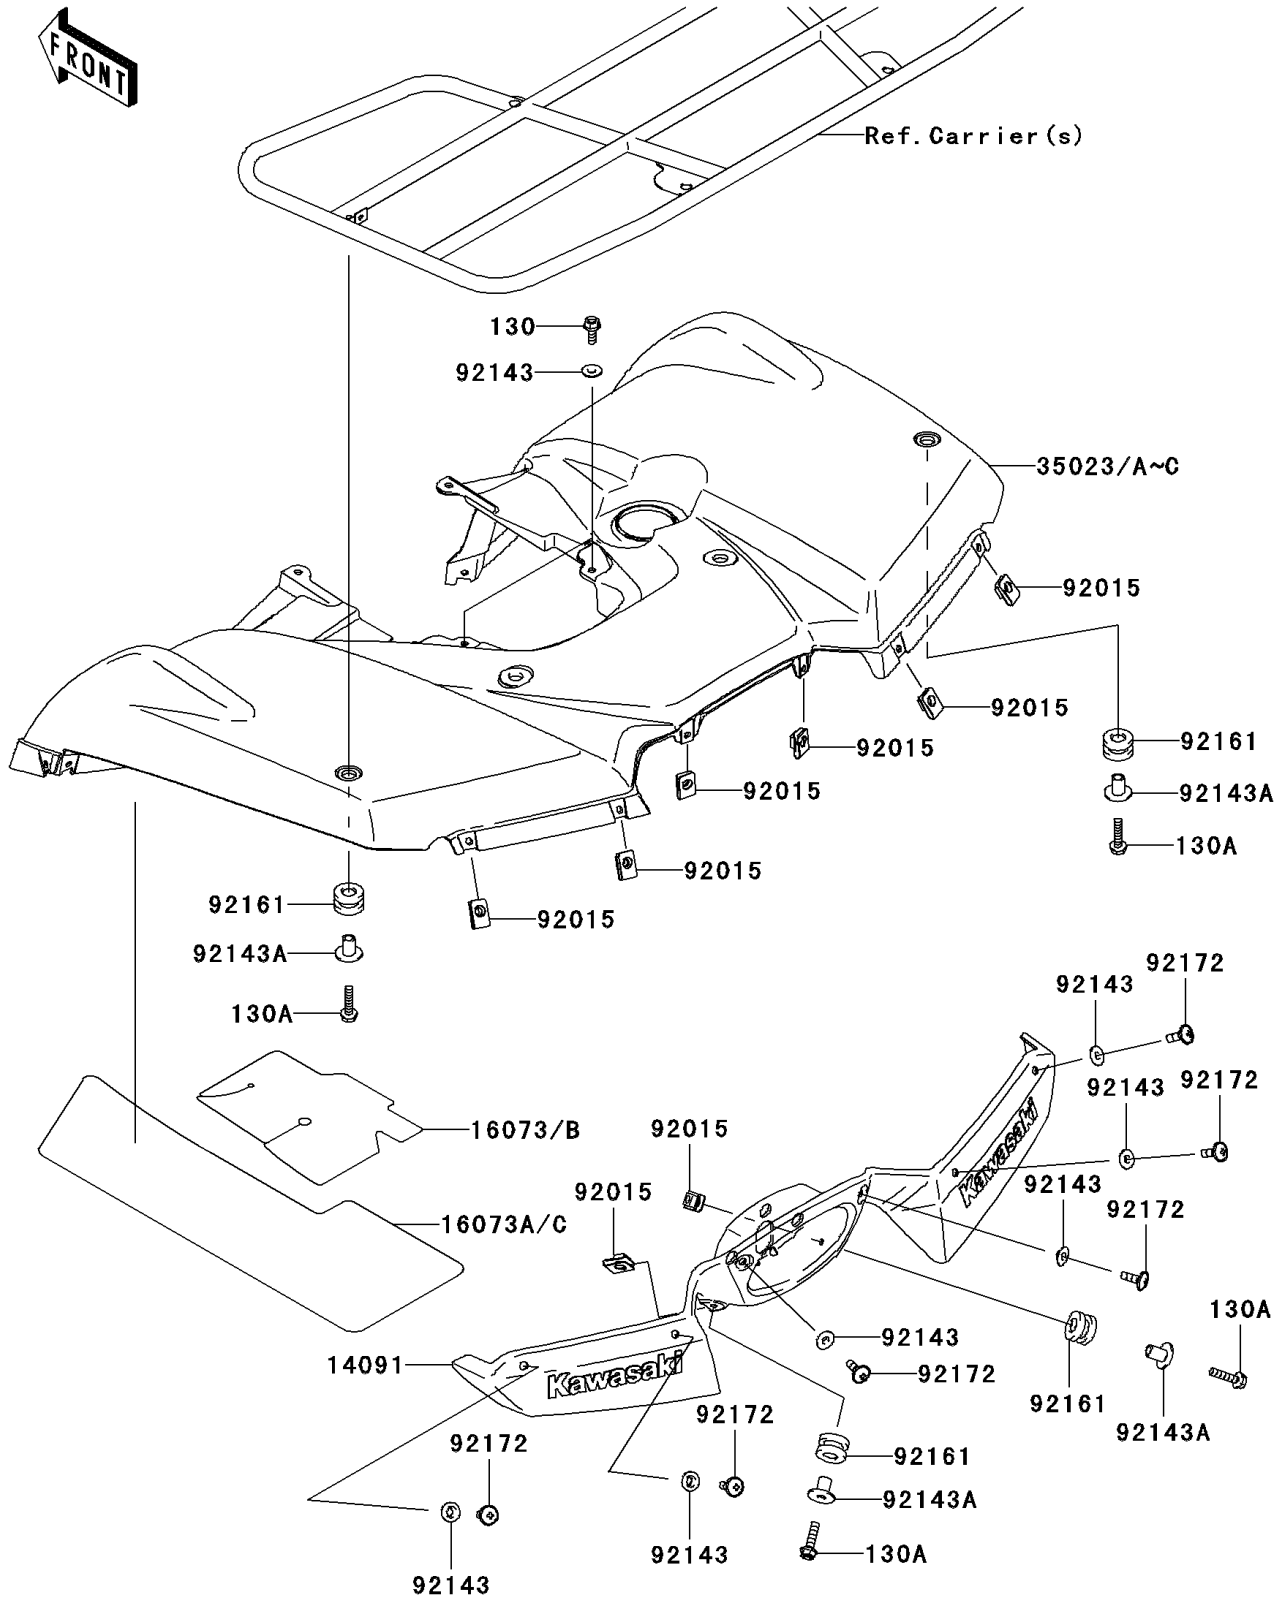

2007 Brute Force 750 4x4i PARTS DIAGRAM

Rear Fender(s)

F2172

2007 Brute Force 750 4x4i PARTS LIST

Rear Fender(s)

ITEM NAME	PART NUMBER	QUANTITY
BOLT-FLANGED,6X16 (Ref # 130)	130J0616	2
BOLT-FLANGED,6X25 (Ref # 130A)	130J0625	4
COVER,TAIL LAMP,F.BLACK (Ref # 14091)	14091-0252-6Z	1
INSULATOR,REAR FENDER,INNER (Ref # 16073B)	16073-0031	1
INSULATOR,REAR FENDER,OUTER (Ref # 16073C)	16073-0032	1
FENDER-REAR,A.RED (Ref # 35023)	35023-0050-260	1
FENDER-REAR,W.GREEN (Ref # 35023A)	35023-0050-286	1
FENDER-REAR,L.GREEN (Ref # 35023B)	35023-0050-290	1
FENDER-REAR,BLACK (Ref # 35023C)	35023-0050-839	1
NUT,6MM (Ref # 92015)	92015-1602	8
COLLAR (Ref # 92143)	92143-1087	8
COLLAR (Ref # 92143A)	92143-1960	4
DAMPER (Ref # 92161)	92161-0106	4
SCREW,6X18 (Ref # 92172)	92172-0002	6