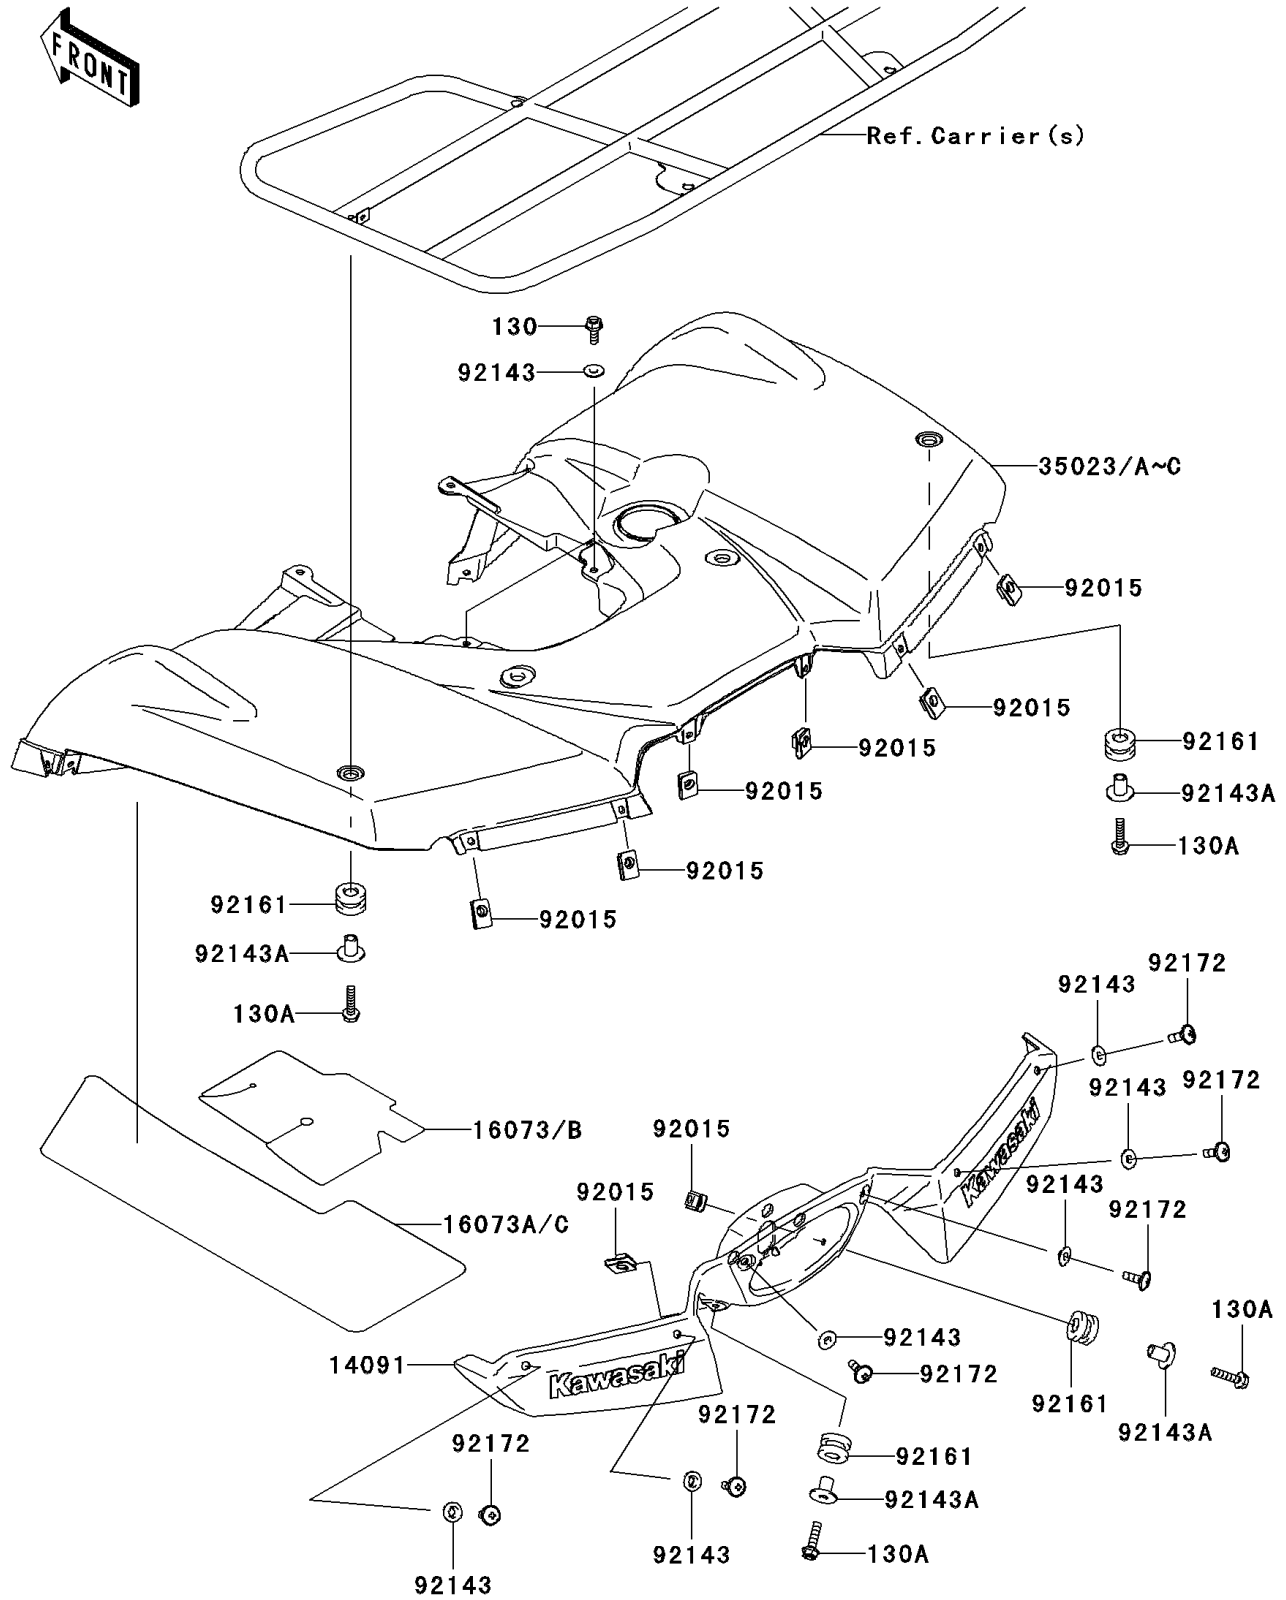

## 2007 Brute Force 750 4x4i PARTS DIAGRAM

Rear Fender(s)

F2172

## 2007 Brute Force 750 4x4i PARTS LIST

Rear Fender(s)

ITEM NAME	PART NUMBER	QUANTITY
BOLT-FLANGED,6X16 (Ref # 130)	130J0616	1
BOLT-FLANGED,6X25 (Ref # 130A)	130J0625	1
COVER,TAIL LAMP,F.BLACK (Ref # 14091)	14091-0252-6Z	1
INSULATOR,REAR FENDER,INNER (Ref # 16073B)	16073-0031	1
INSULATOR,REAR FENDER,OUTER (Ref # 16073C)	16073-0032	1
FENDER-REAR,A.RED (Ref # 35023)	35023-0050-260	1
FENDER-REAR,W.GREEN (Ref # 35023A)	35023-0050-286	1
FENDER-REAR,L.GREEN (Ref # 35023B)	35023-0050-290	1
FENDER-REAR,BLACK (Ref # 35023C)	35023-0050-839	1
NUT,6MM (Ref # 92015)	92015-1602	1
COLLAR (Ref # 92143)	92143-1087	1
COLLAR (Ref # 92143A)	92143-1960	1
DAMPER (Ref # 92161)	92161-0106	1
SCREW,6X18 (Ref # 92172)	92172-0002	1